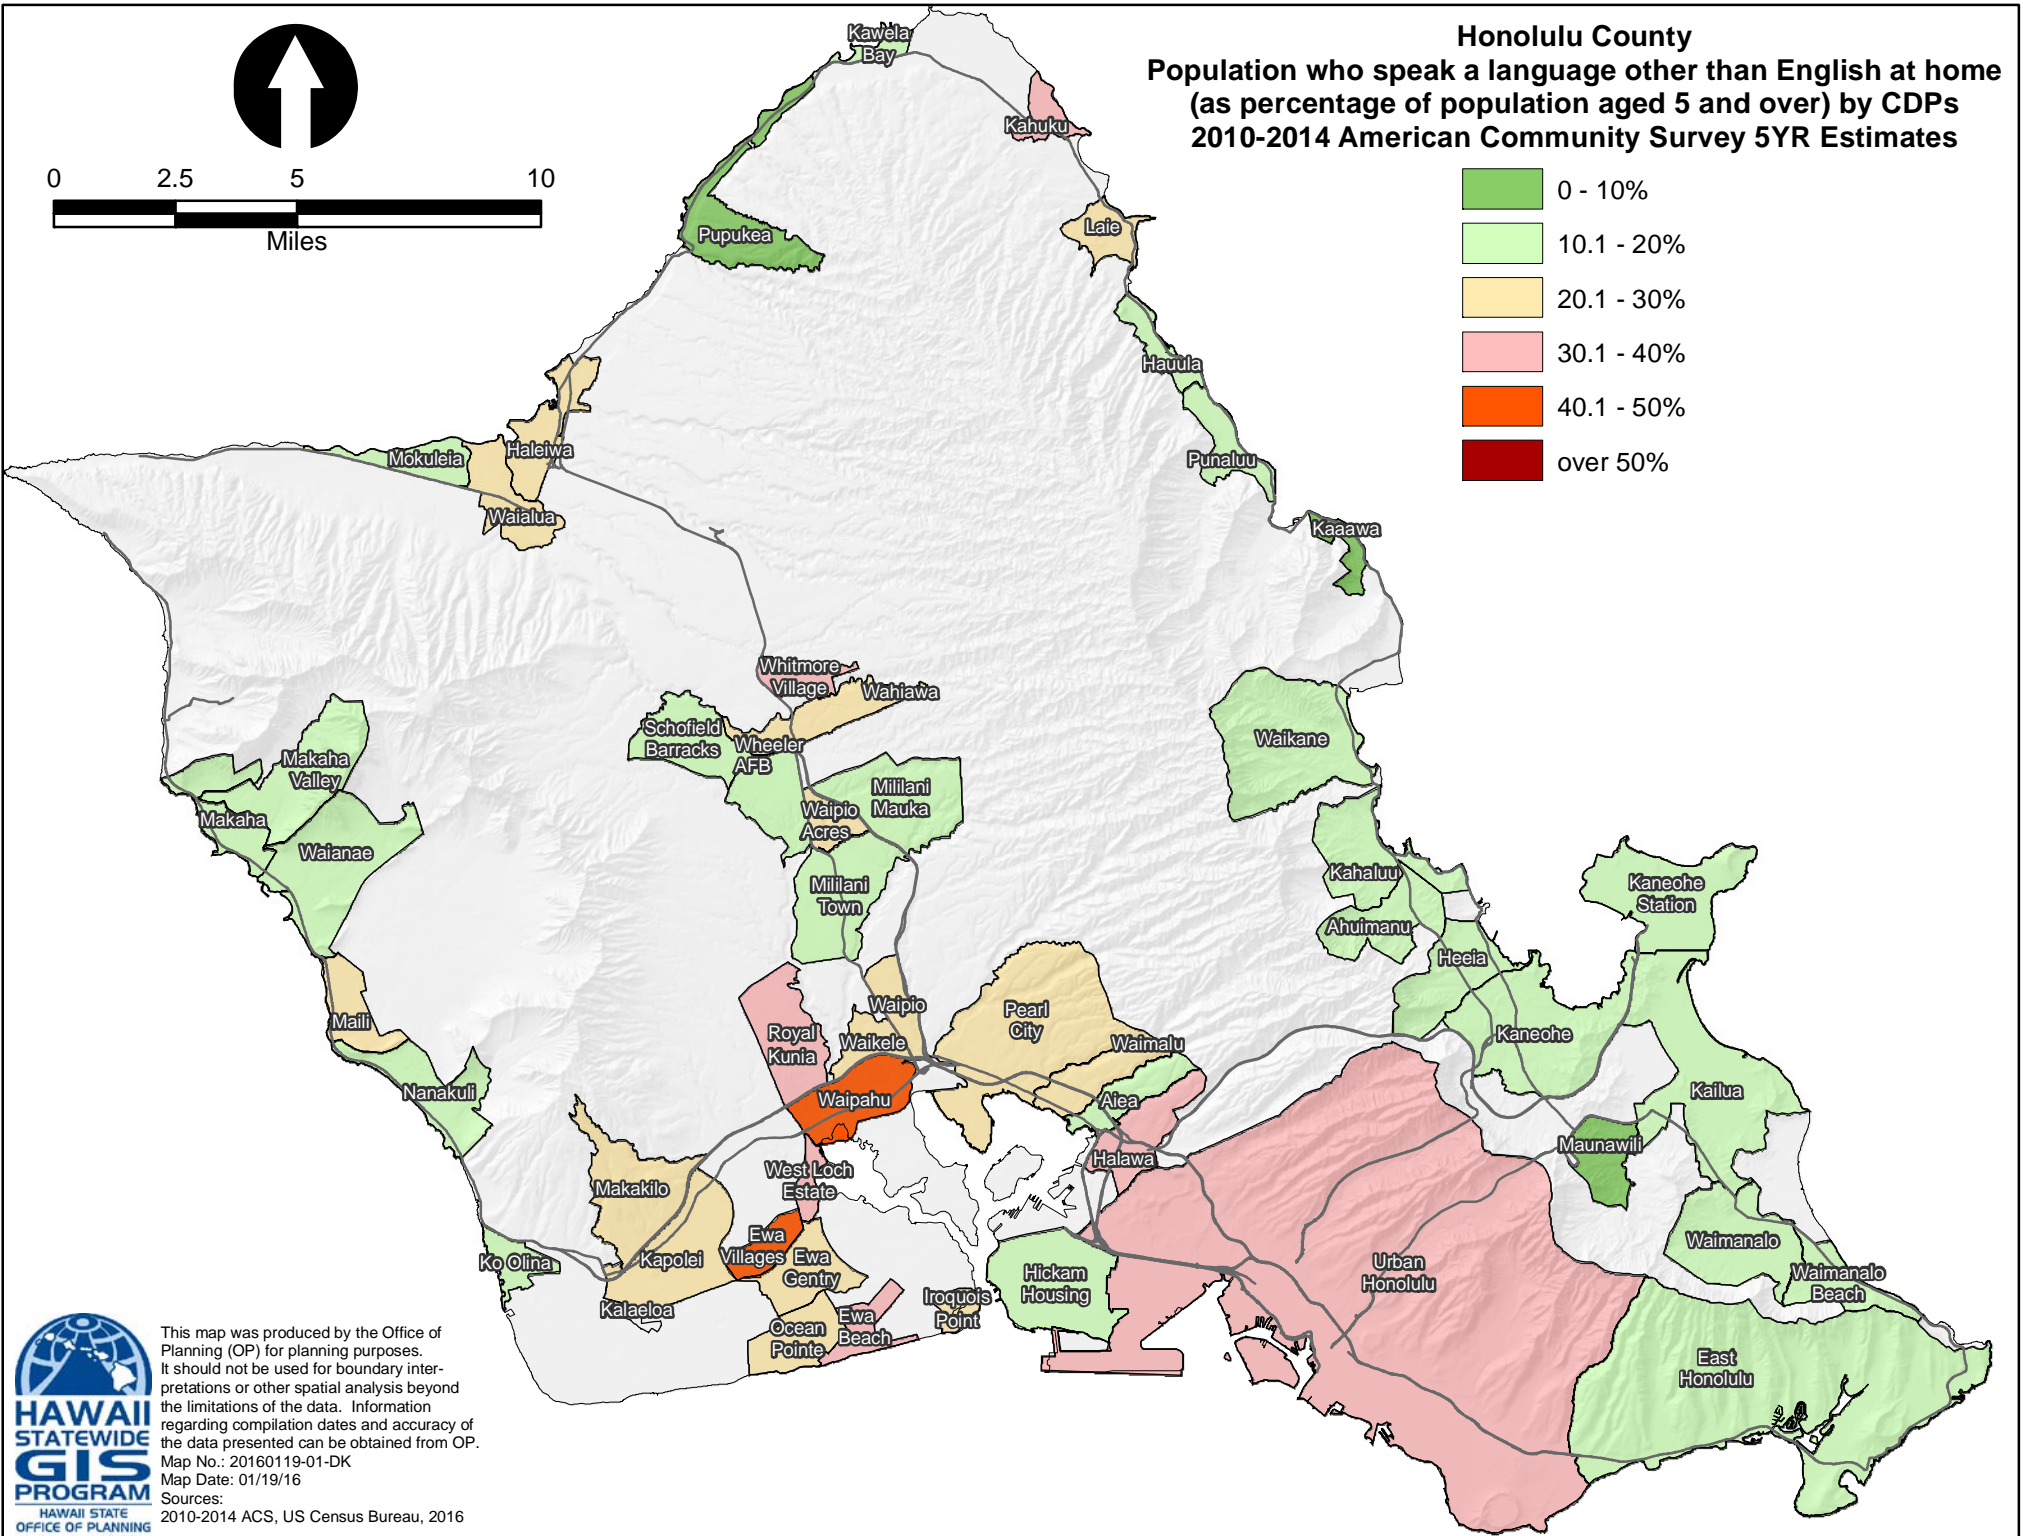

Honolulu County

Population who speak a language other than English at home
(as percentage of population aged 5 and over) by CDPs
2010-2014 American Community Survey 5YR Estimates

This map was produced by the Office of Planning (OP) for planning purposes. It should not be used for boundary interpretations or other spatial analysis beyond the limitations of the data. Information regarding compilation dates and accuracy of the data presented can be obtained from OP.
Map No.: 20160119-01-DK
Map Date: 01/19/16
Sources:
2010-2014 ACS, US Census Bureau, 2016