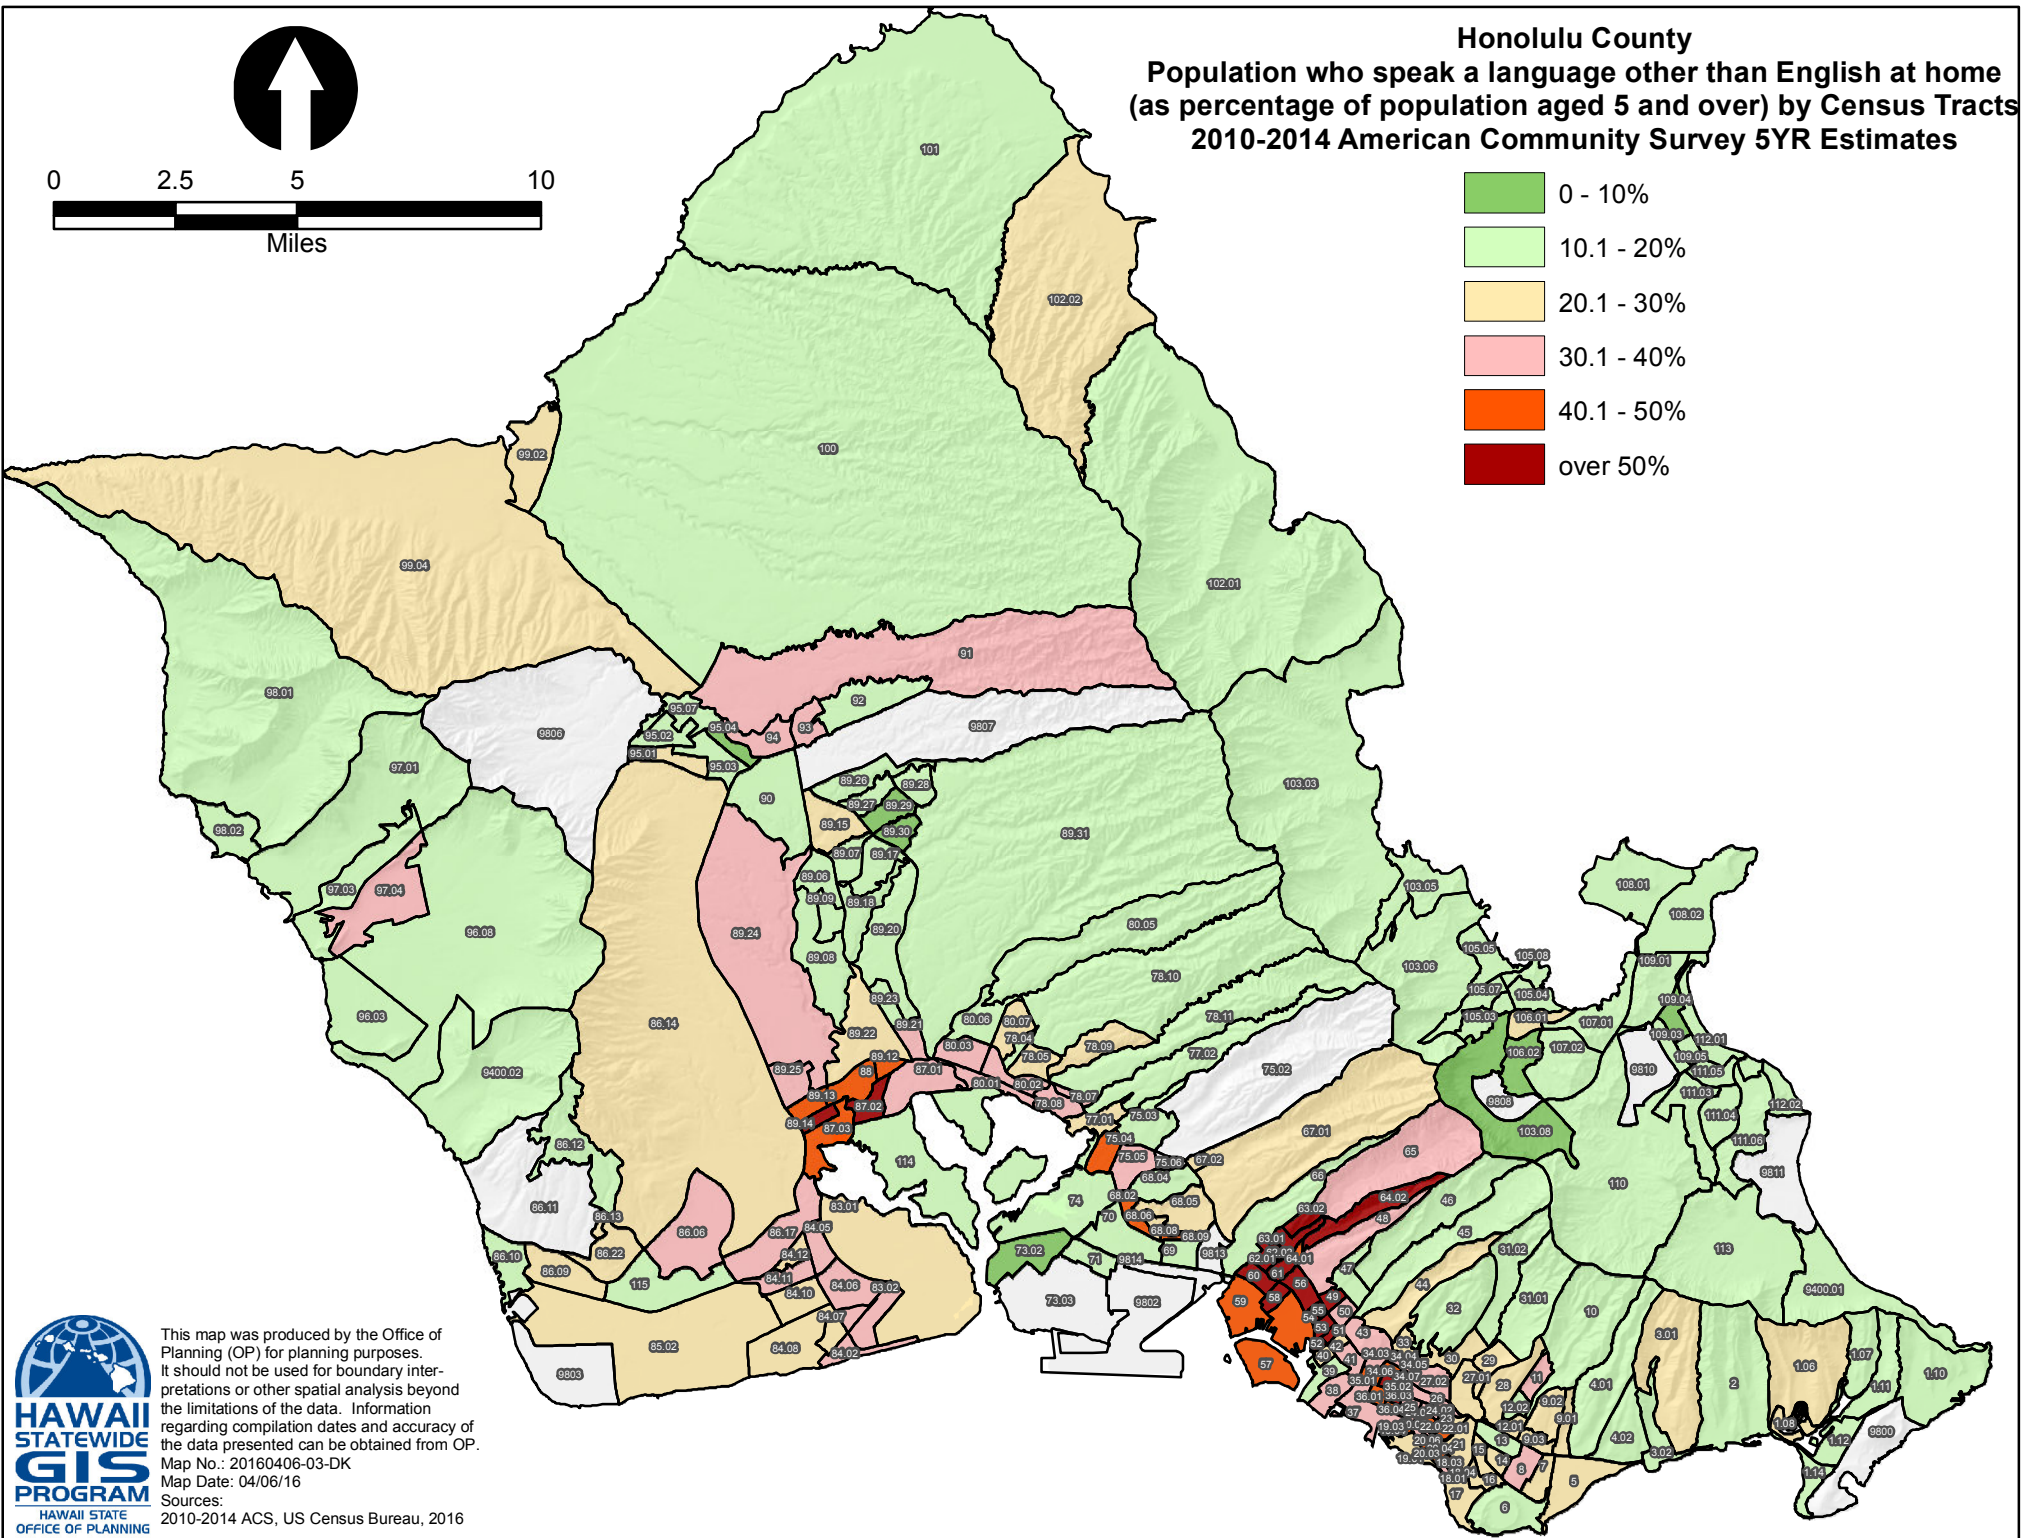

### Honolulu County

#### Population who speak a language other than English at home (as percentage of population aged 5 and over) by Census Tracts

##### 2010-2014 American Community Survey 5YR Estimates

This map was produced by the Office of Planning (OP) for planning purposes. It should not be used for boundary interpretations or other spatial analysis beyond the limitations of the data. Information regarding compilation dates and accuracy of the data presented can be obtained from OP.  
Map No.: 20160406-03-DK  
Map Date: 04/06/16  
Sources:  
2010-2014 ACS, US Census Bureau, 2016