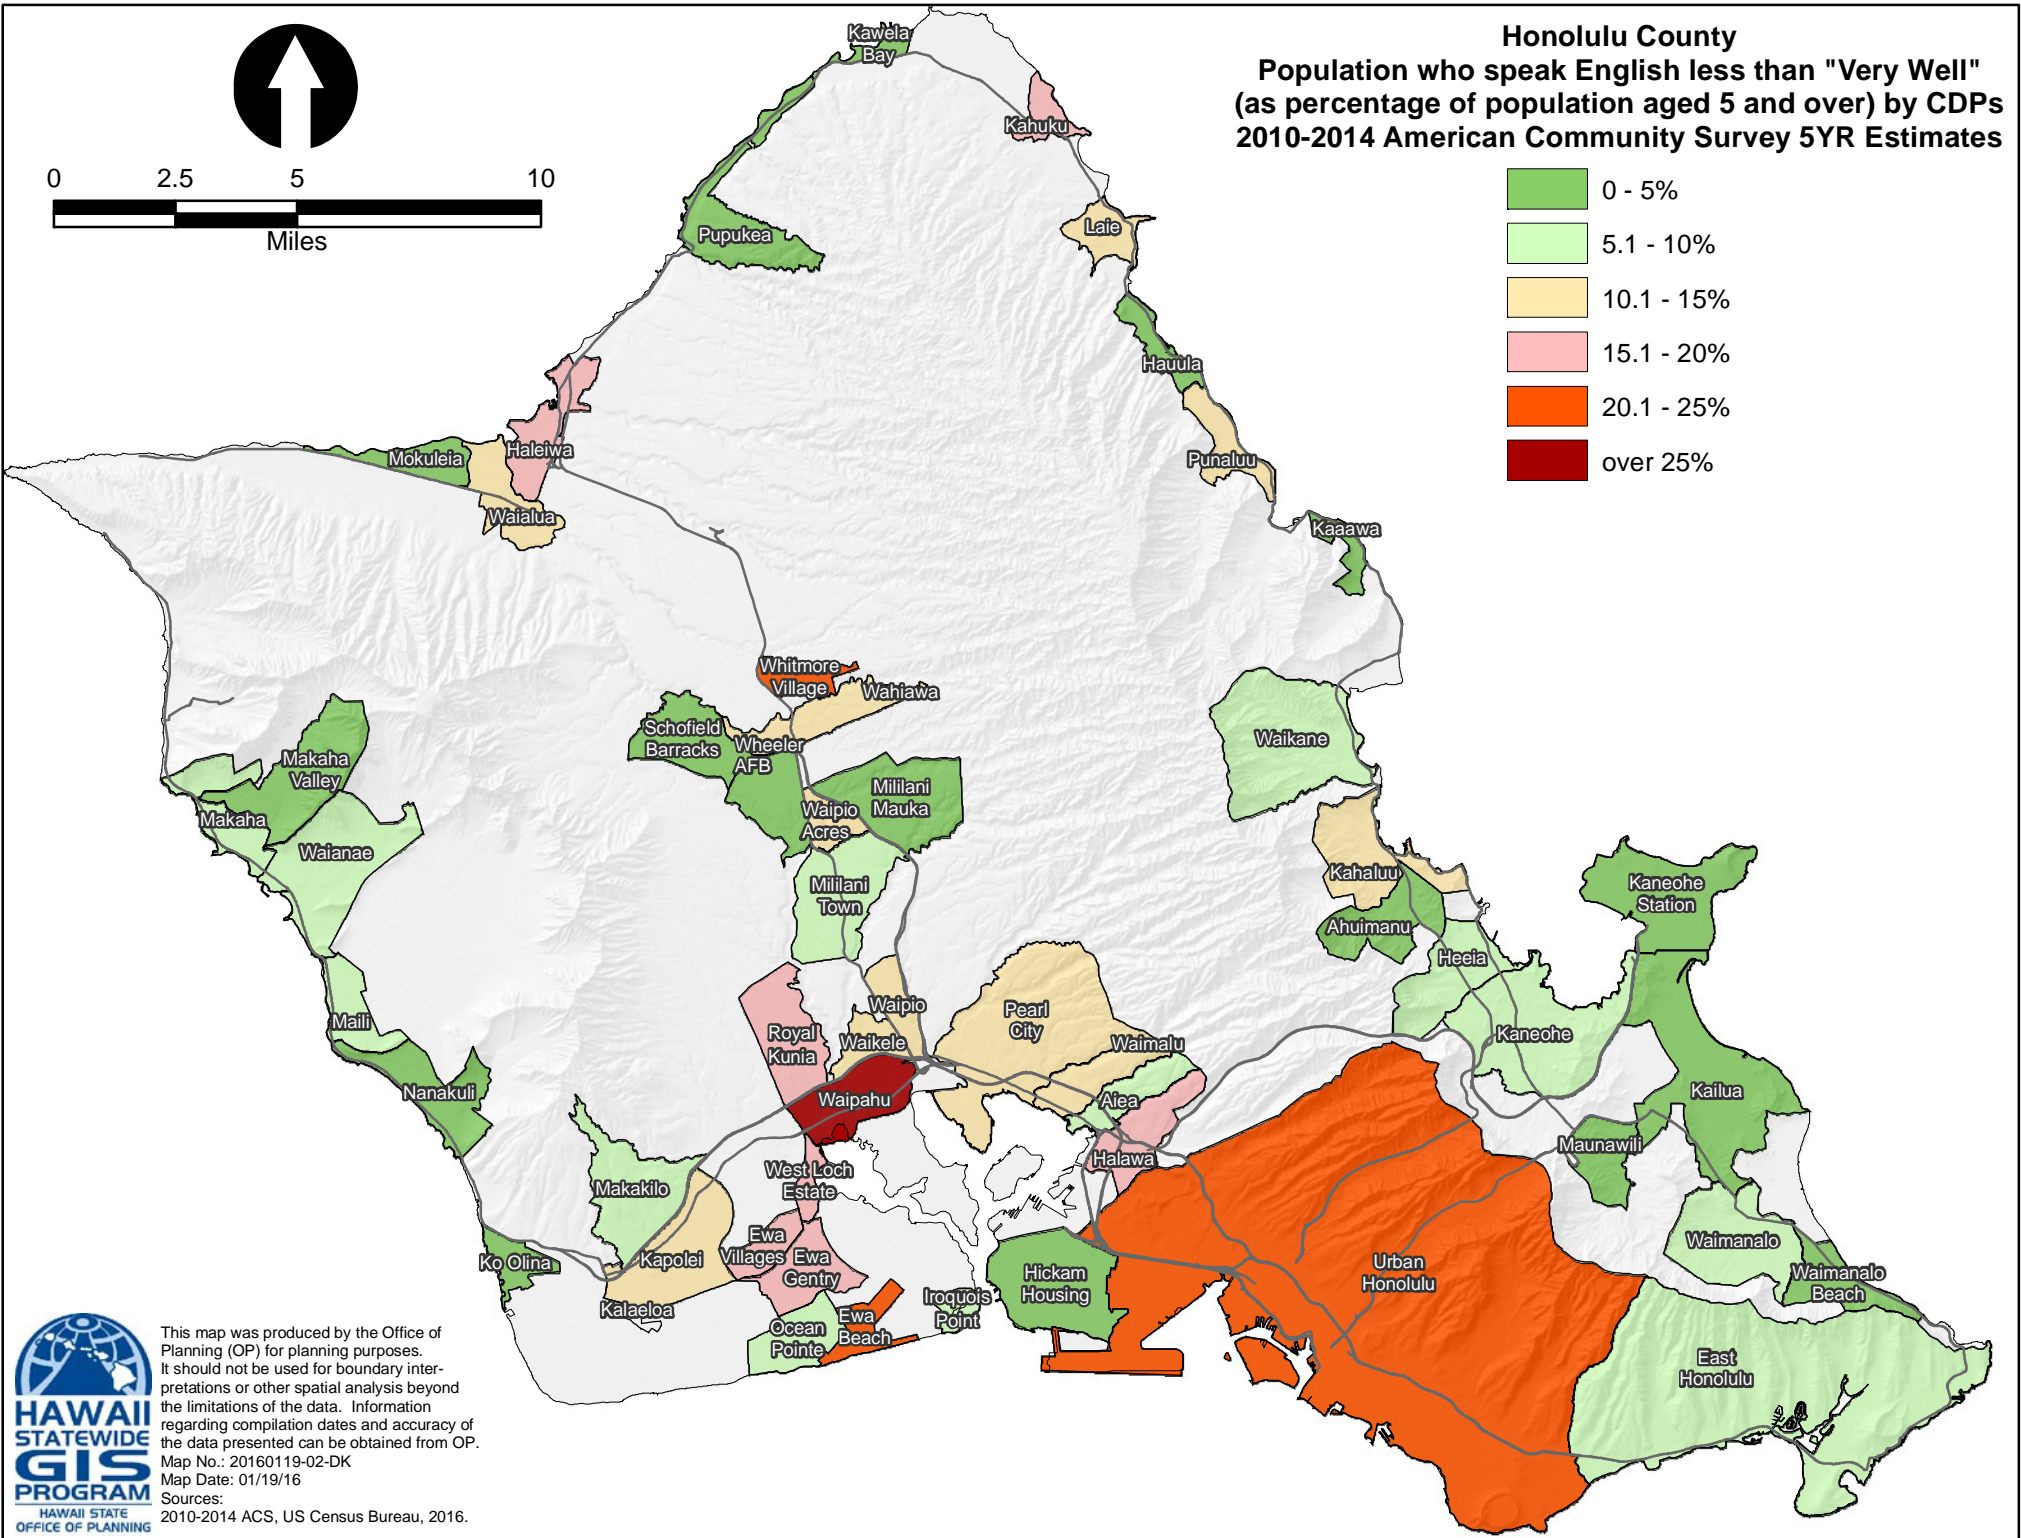

### Honolulu County

Population who speak English less than "Very Well"  
(as percentage of population aged 5 and over) by CDPs  
2010-2014 American Community Survey 5YR Estimates

This map was produced by the Office of Planning (OP) for planning purposes. It should not be used for boundary interpretations or other spatial analysis beyond the limitations of the data. Information regarding compilation dates and accuracy of the data presented can be obtained from OP.  
 Map No.: 20160119-02-DK  
 Map Date: 01/19/16  
 Sources:  
 2010-2014 ACS, US Census Bureau, 2016.