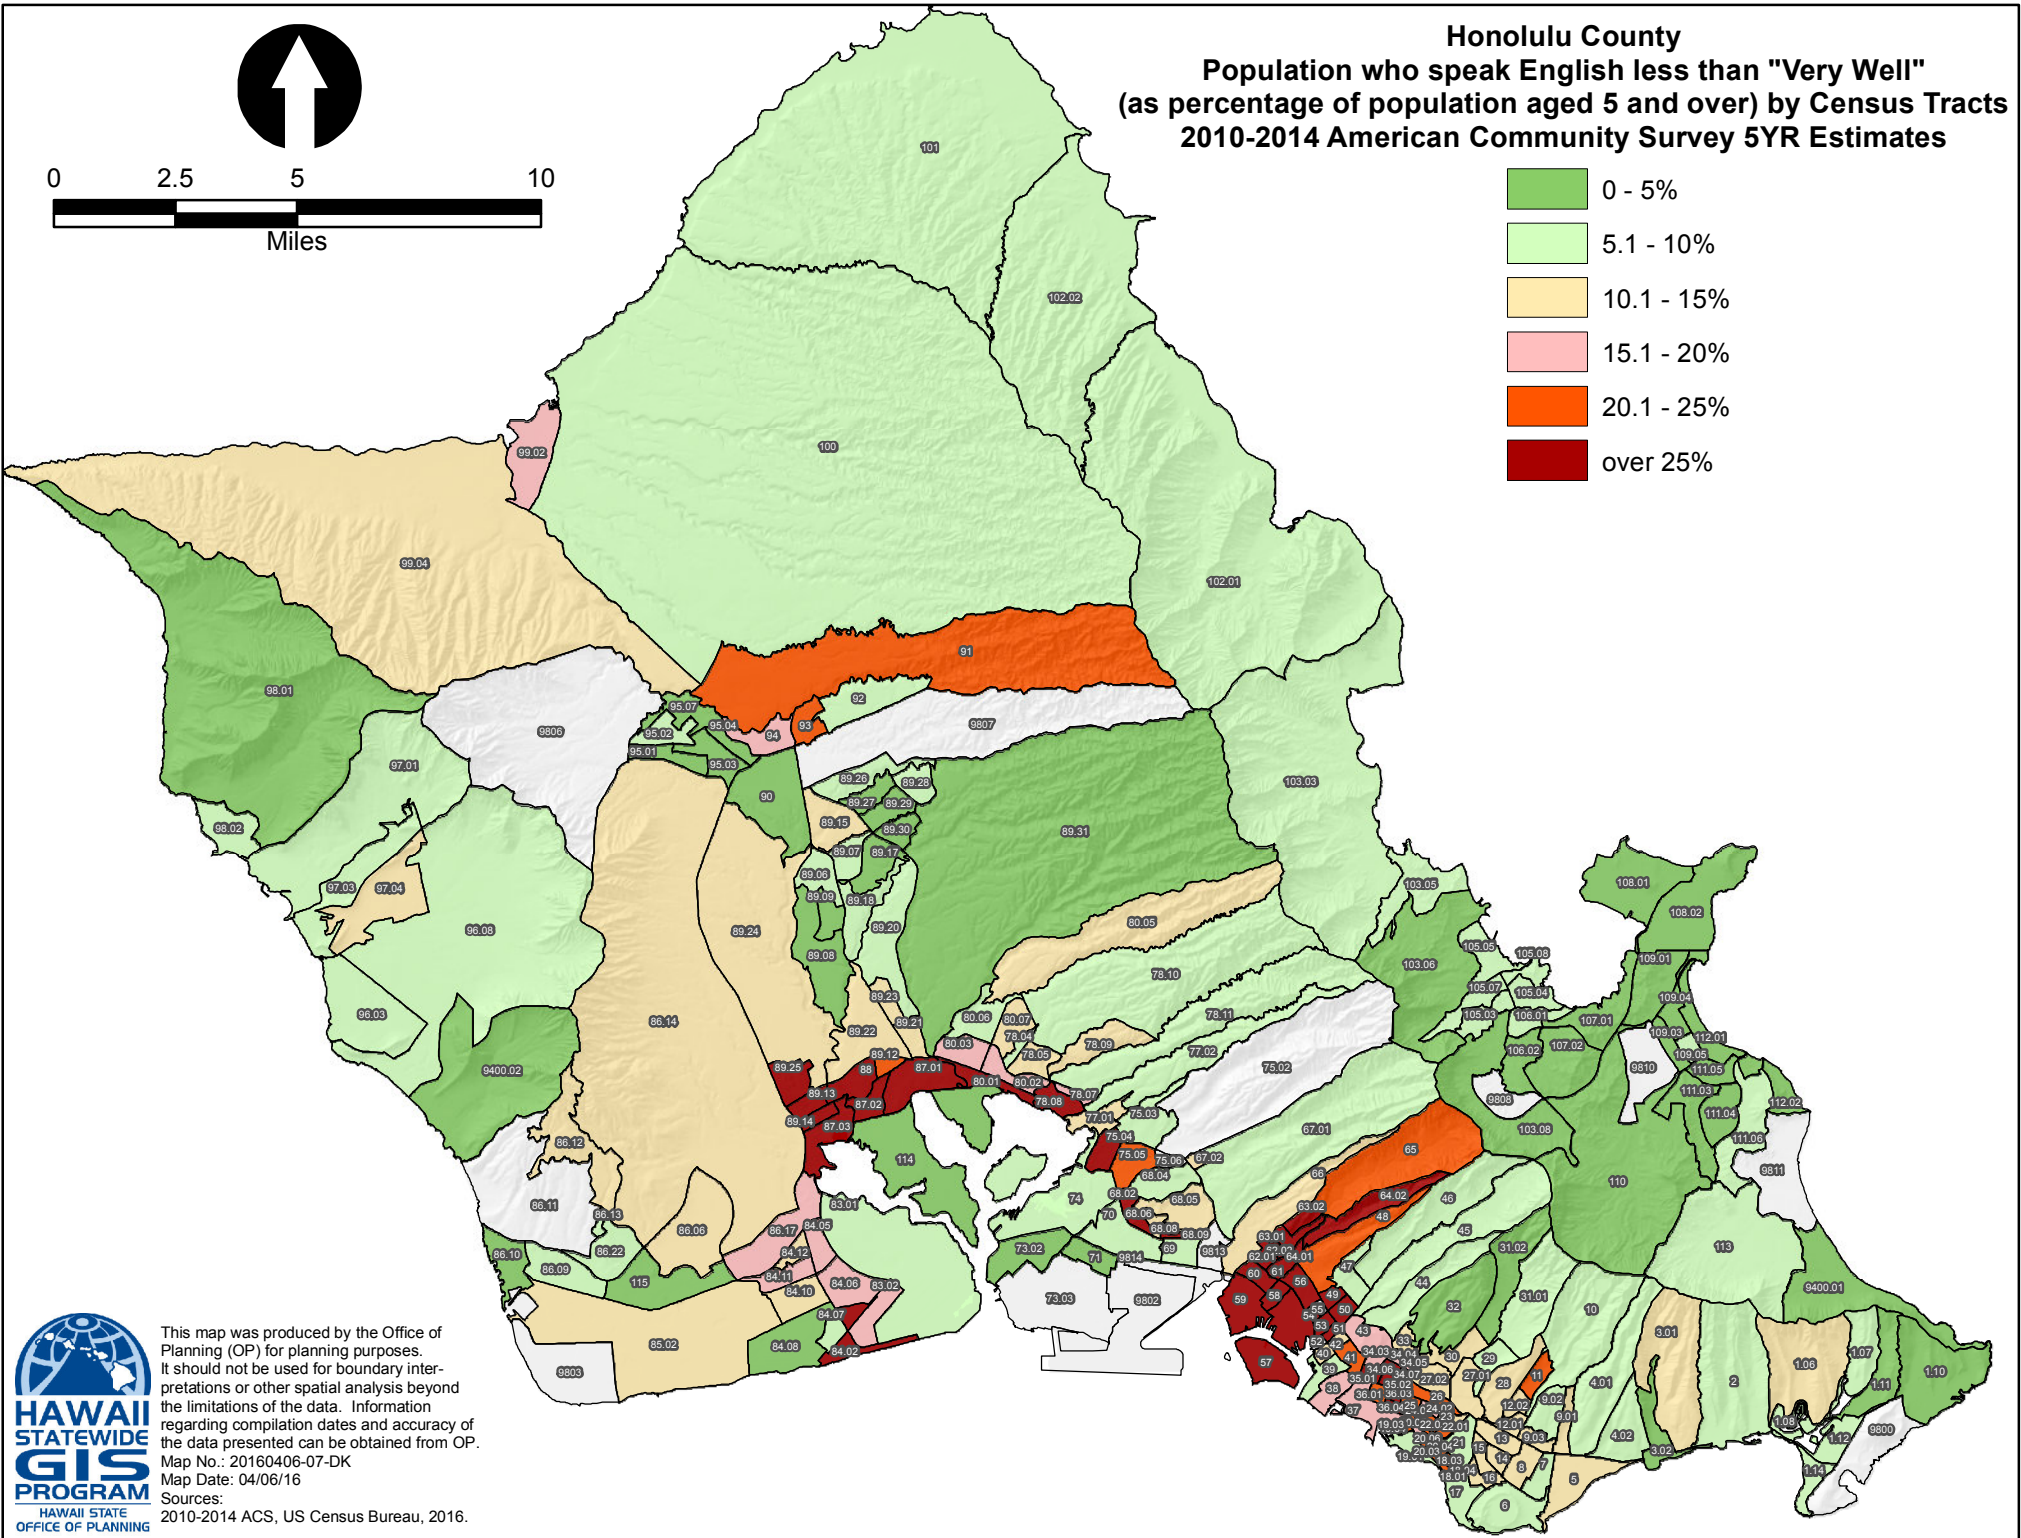

### Honolulu County Population who speak English less than "Very Well" (as percentage of population aged 5 and over) by Census Tracts 2010-2014 American Community Survey 5YR Estimates

This map was produced by the Office of Planning (OP) for planning purposes. It should not be used for boundary interpretations or other spatial analysis beyond the limitations of the data. Information regarding compilation dates and accuracy of the data presented can be obtained from OP.  
Map No.: 20160406-07-DK  
Map Date: 04/06/16  
Sources:  
2010-2014 ACS, US Census Bureau, 2016.