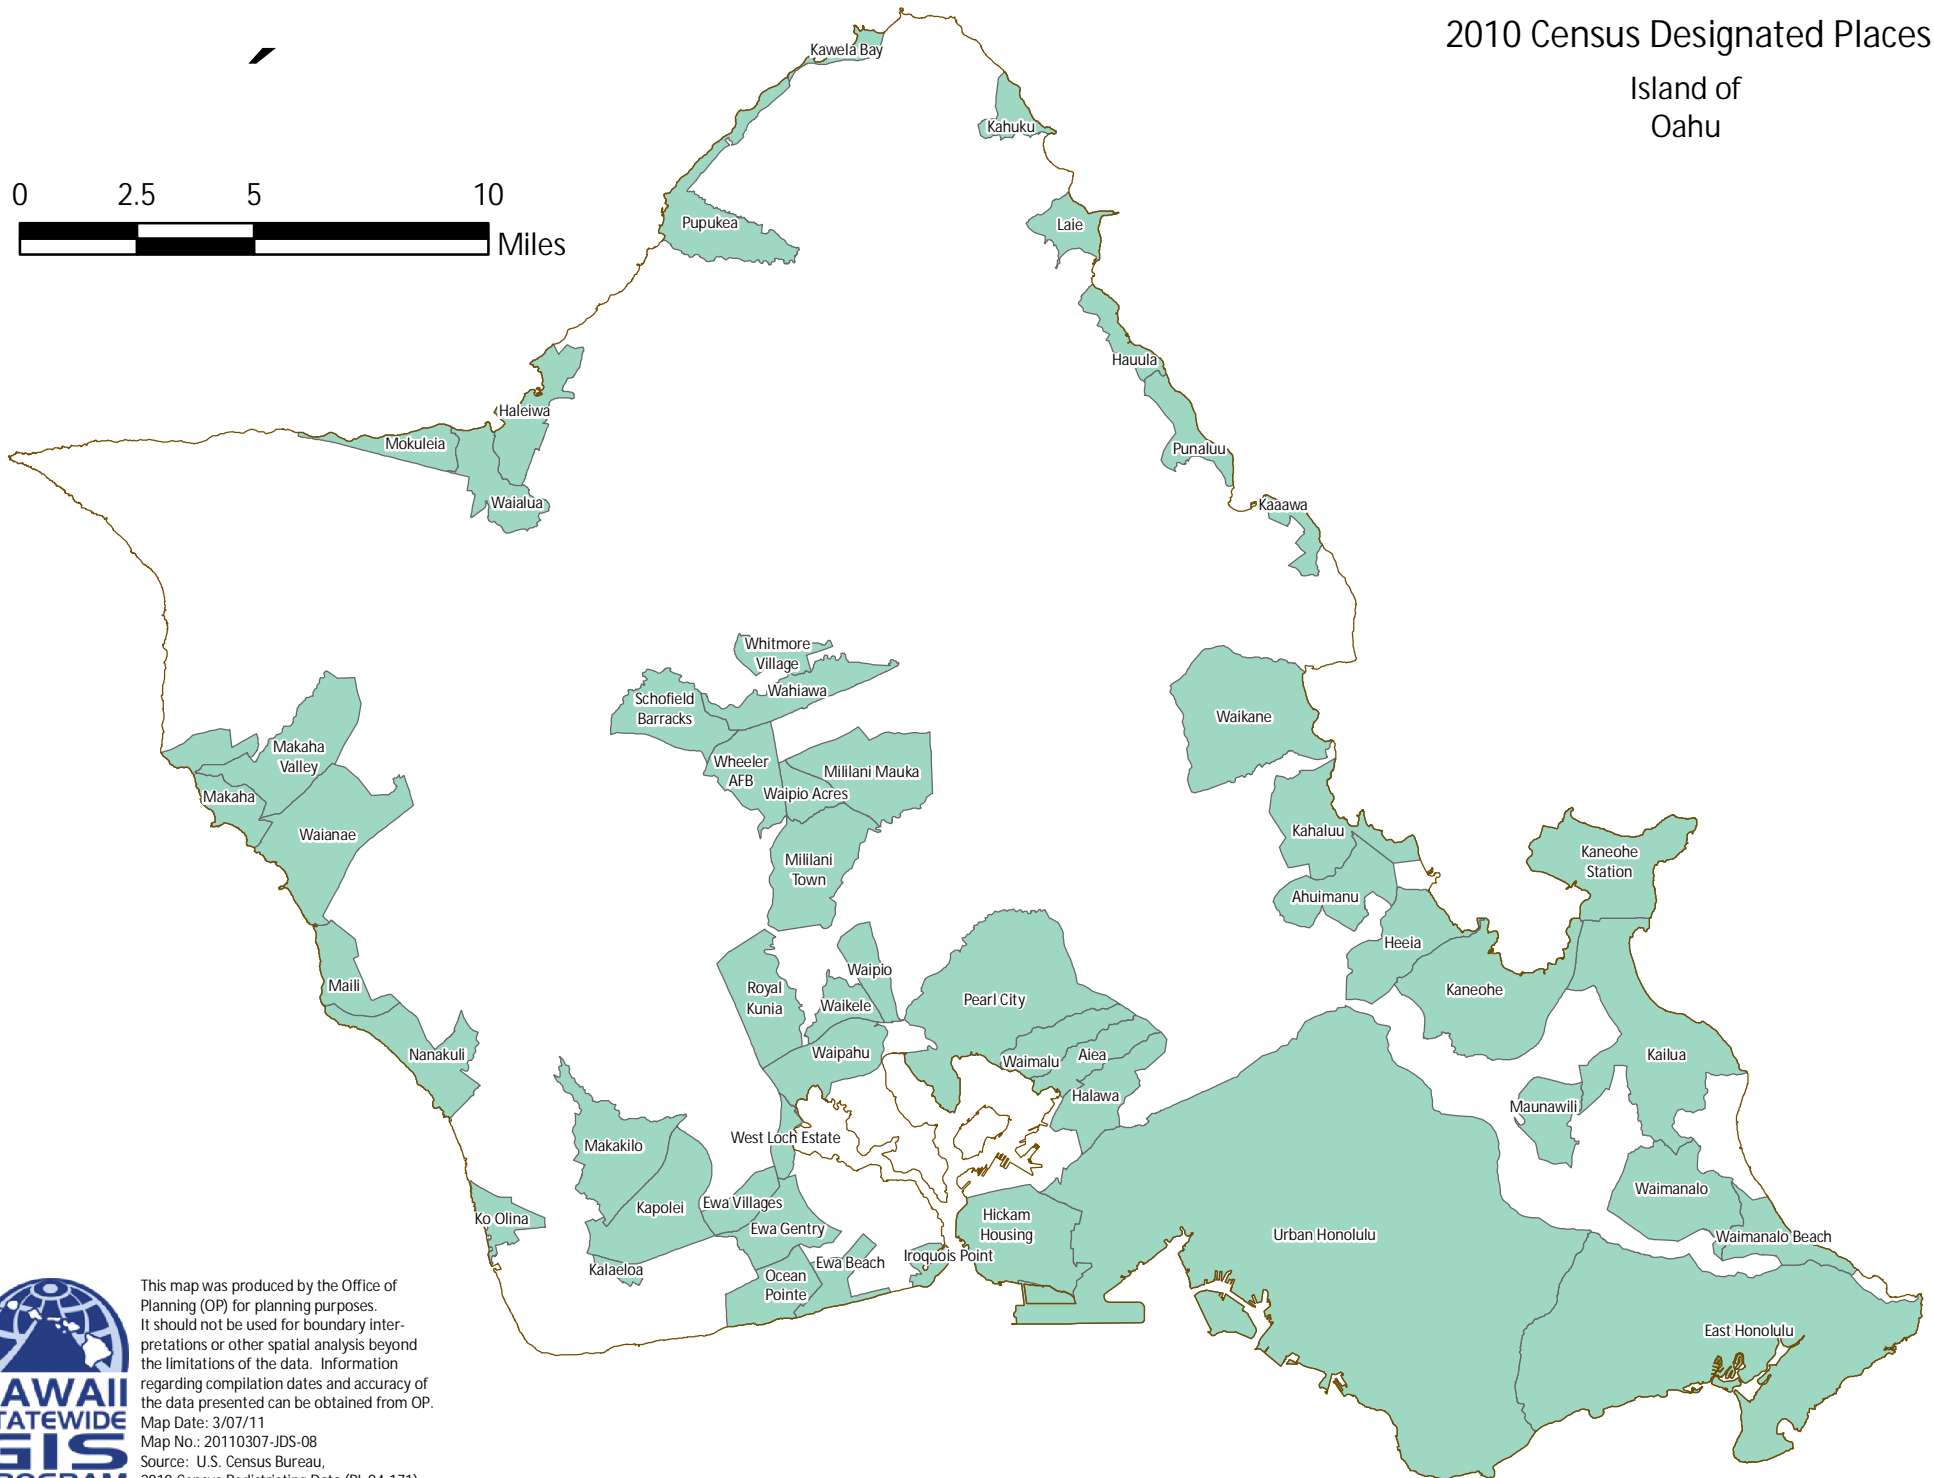

2010 Census Designated Places

Island of
Oahu

This map was produced by the Office of Planning (OP) for planning purposes. It should not be used for boundary interpretations or other spatial analysis beyond the limitations of the data. Information regarding compilation dates and accuracy of the data presented can be obtained from OP.
Map Date: 3/07/11
Map No.: 20110307-JDS-08
Source: U.S. Census Bureau, 2010 Census Redistricting Data (PL 94-171)