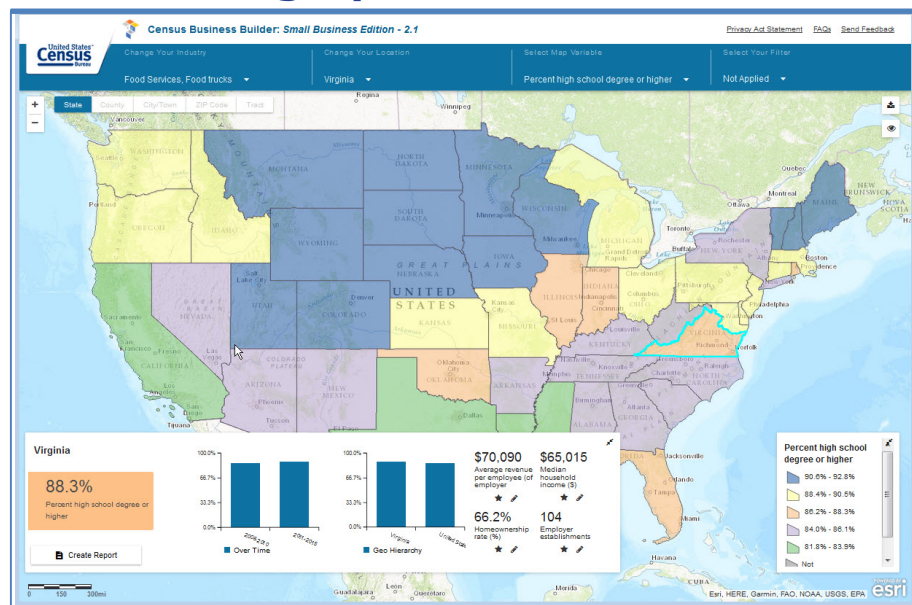

## CBB: SBE At A Glance

Small Business Edition

**CBB: SBE Beta** To access the current version of CBB: Small Business Edition, see:

<https://cbb.census.gov/sbe/#>

Regional Analyst Edition

**CBB: RAE Beta** To access the current release of CBB: Regional Analyst Edition, see:

<https://cbb.census.gov/rae/#>

**More CBB Info** To learn more about CBB, see:

[census.gov/data/data-tools/cbb.html](https://census.gov/data/data-tools/cbb.html)

**Census Business Builder: Small Business Edition** provides easy access to information about potential customers and similar businesses for those starting or planning a business. The data are presented in a map-based interface that is accessed in four simple steps.

CBB: SBE leverages Esri's **ArcGIS** platform and is the first U.S. Census Bureau data tool released on the **cloud**. The tool dynamically combines Census geography and data through an **API** to deliver updated content to the user.

## Geographic Areas Covered

Demographic and Consumer Spending data are shown at the State, County, City/Town ("Place"), ZIP Code, and Neighborhood (Census Tract) levels. Economic data are shown at the State, County, and City/Town ("Place") levels.