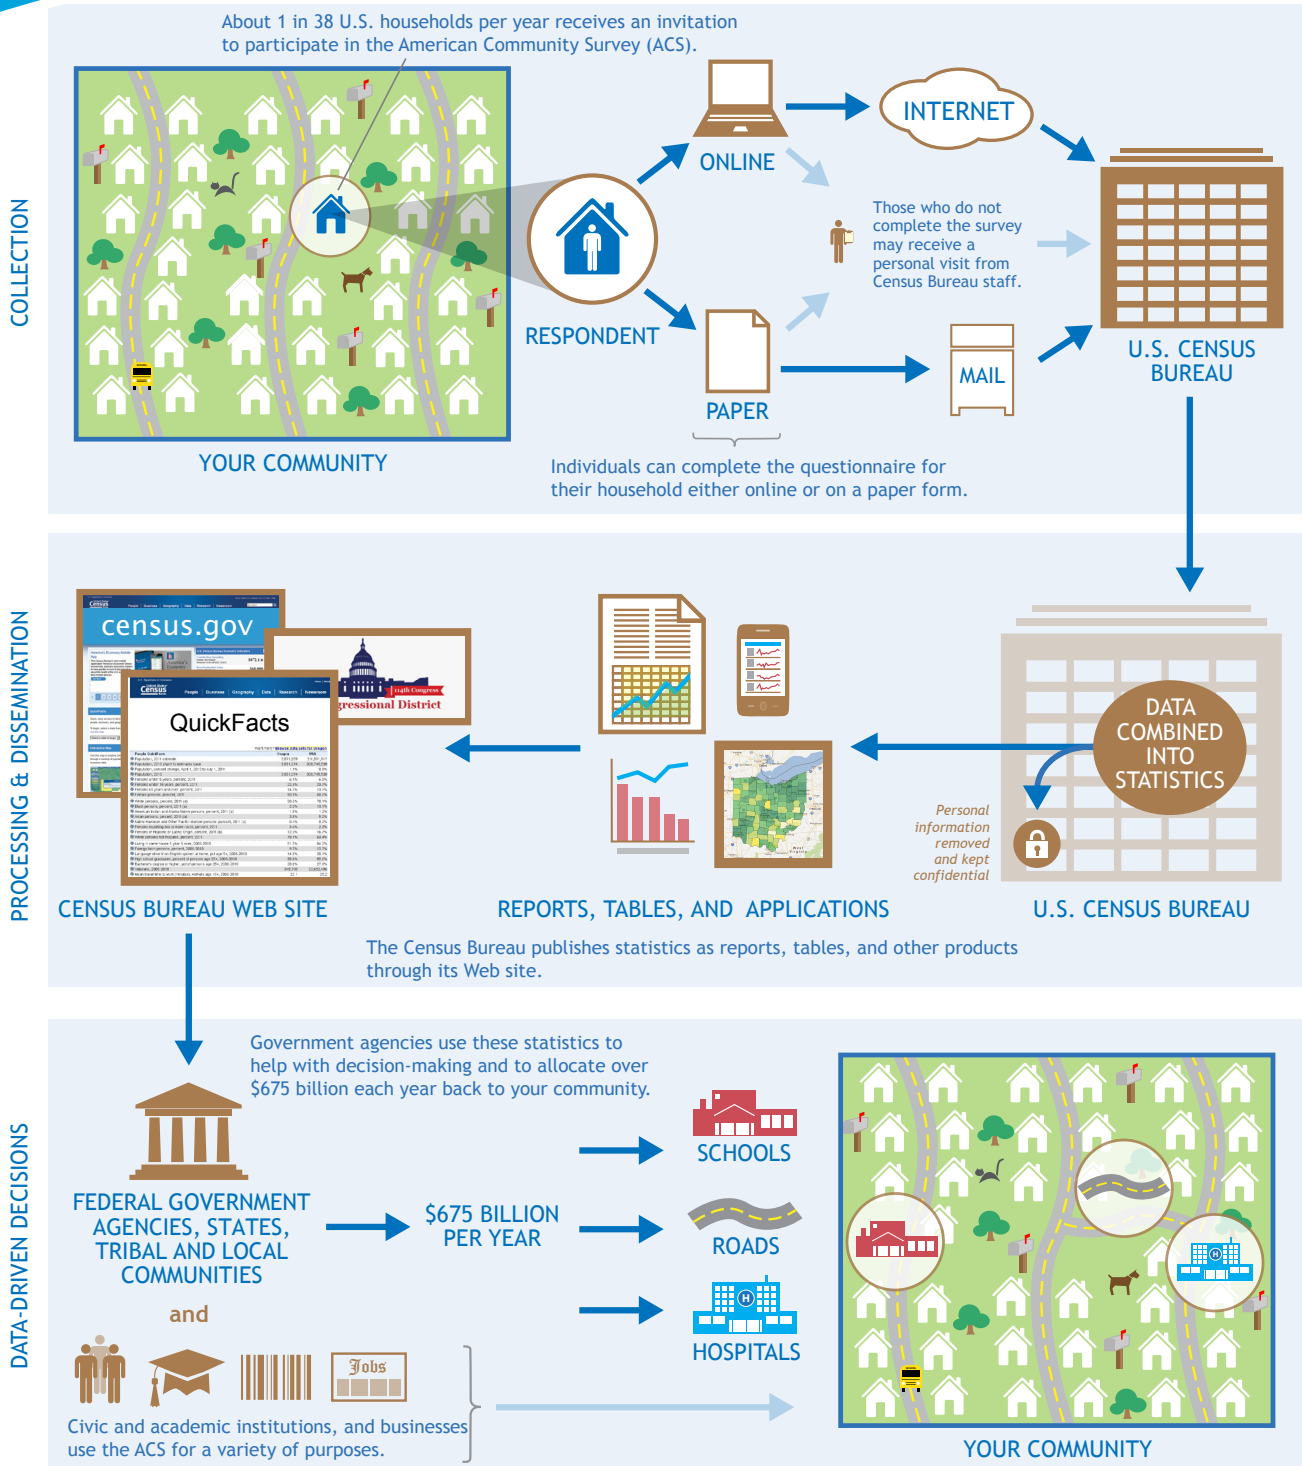

American Community Survey

How It Works for Your Community

The ACS is an official Census Bureau survey that is part of the Decennial Census Program. It is sent to a small percentage of U.S. households monthly.

For more information about the American Community Survey, please visit [census.gov/acs](https://www.census.gov/acs).

Issued December 2017