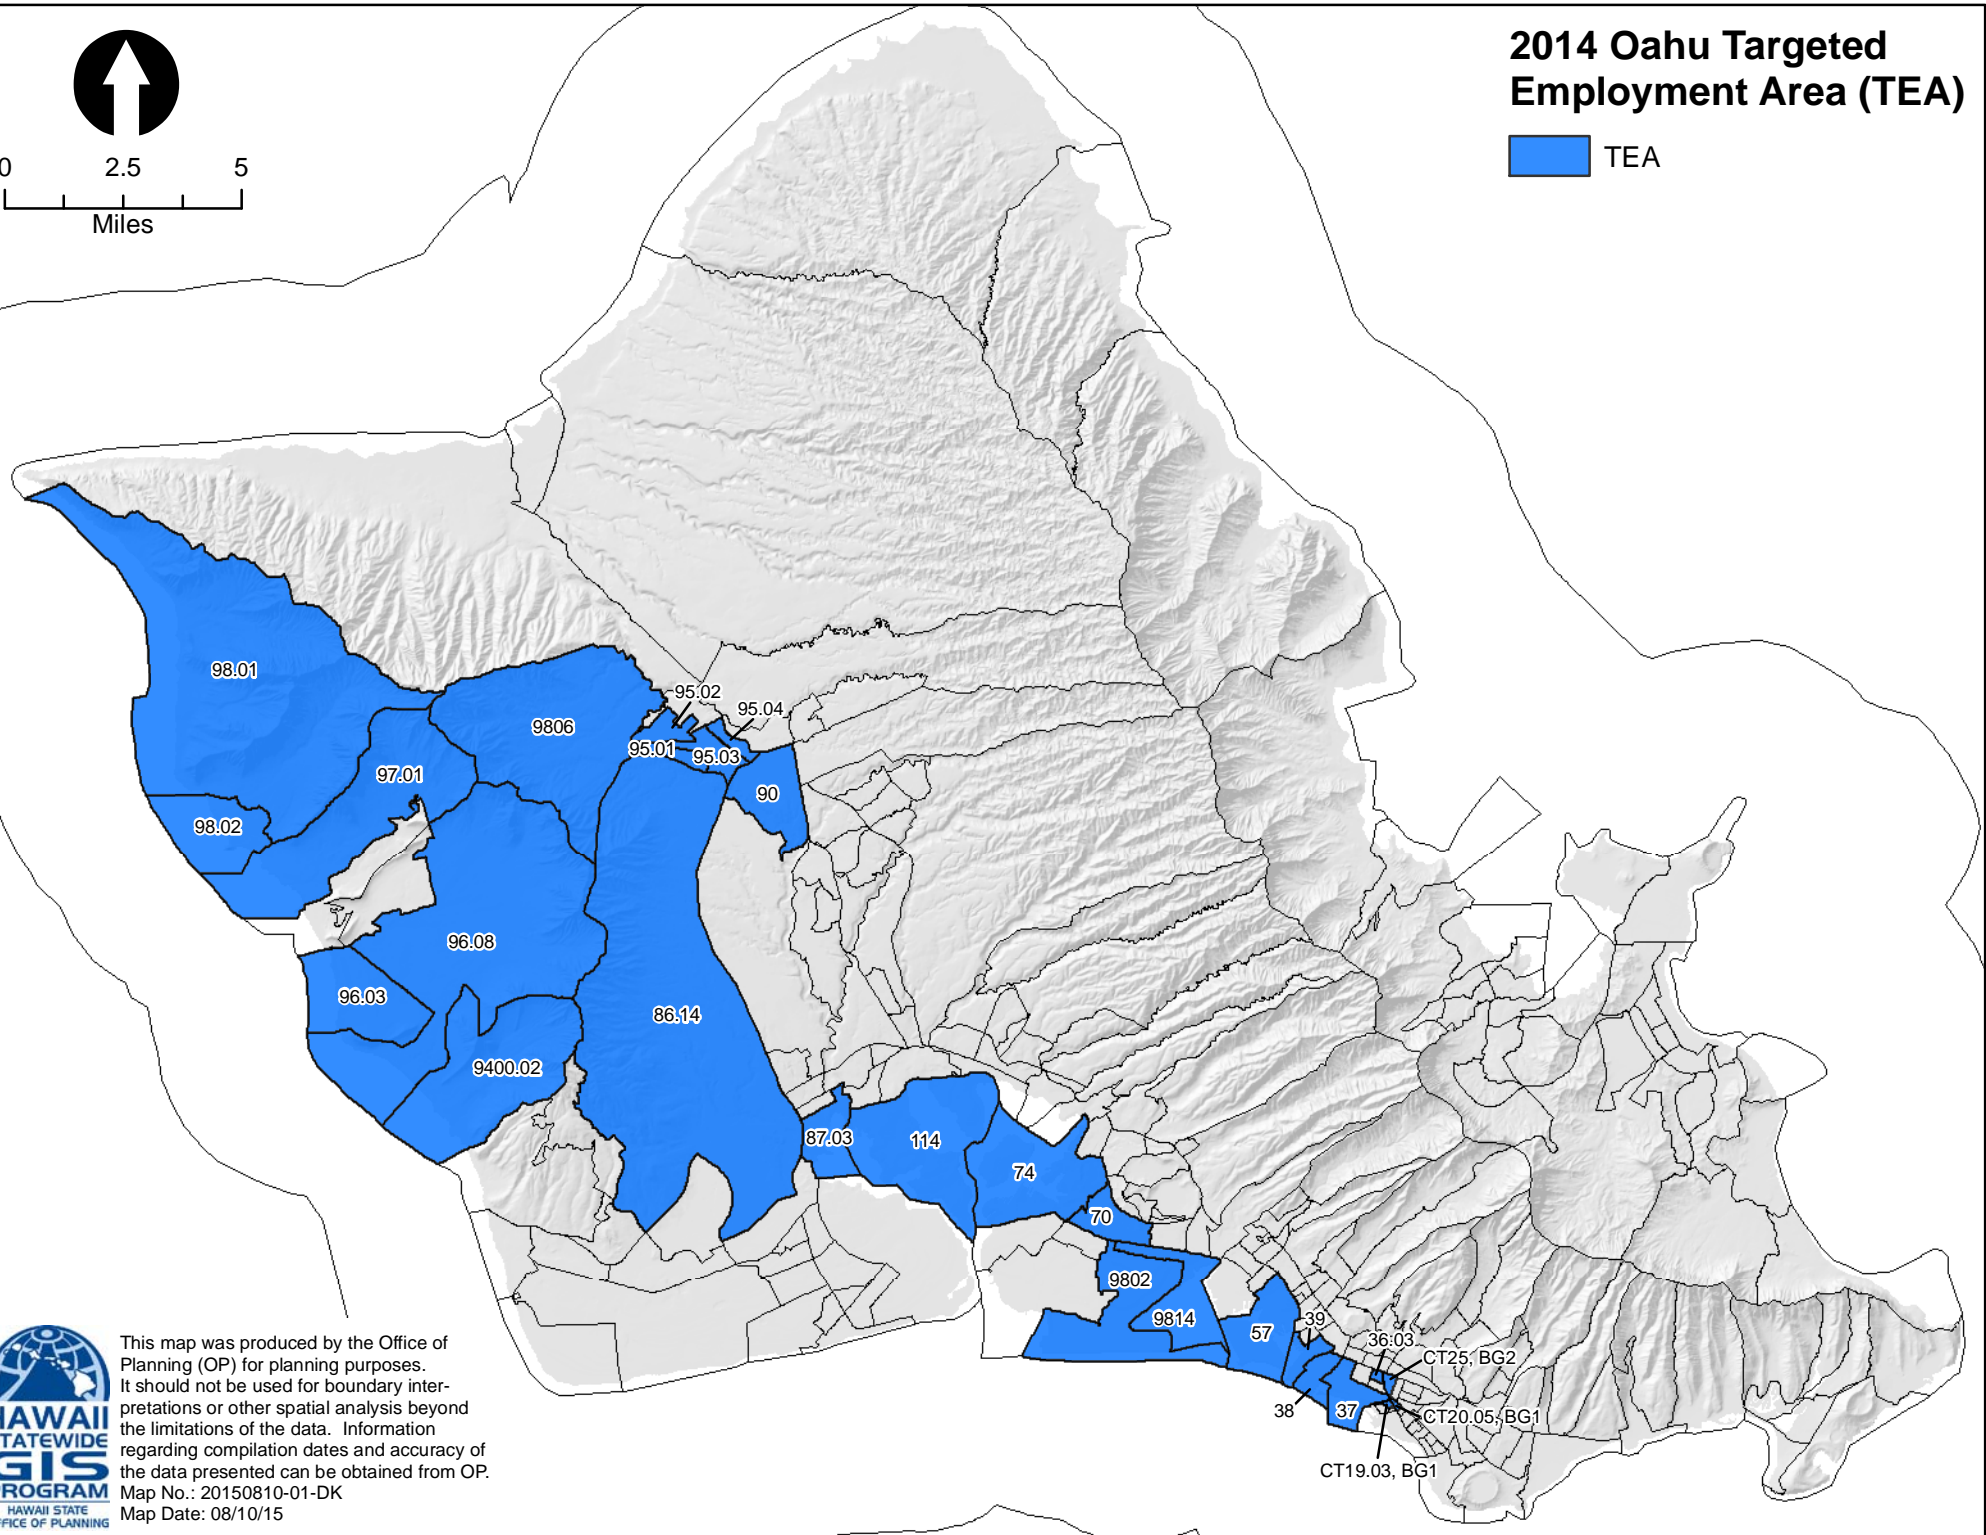

# 2014 Oahu Targeted Employment Area (TEA)

 TEA

This map was produced by the Office of Planning (OP) for planning purposes. It should not be used for boundary interpretations or other spatial analysis beyond the limitations of the data. Information regarding compilation dates and accuracy of the data presented can be obtained from OP.  
Map No.: 20150810-01-DK  
Map Date: 08/10/15