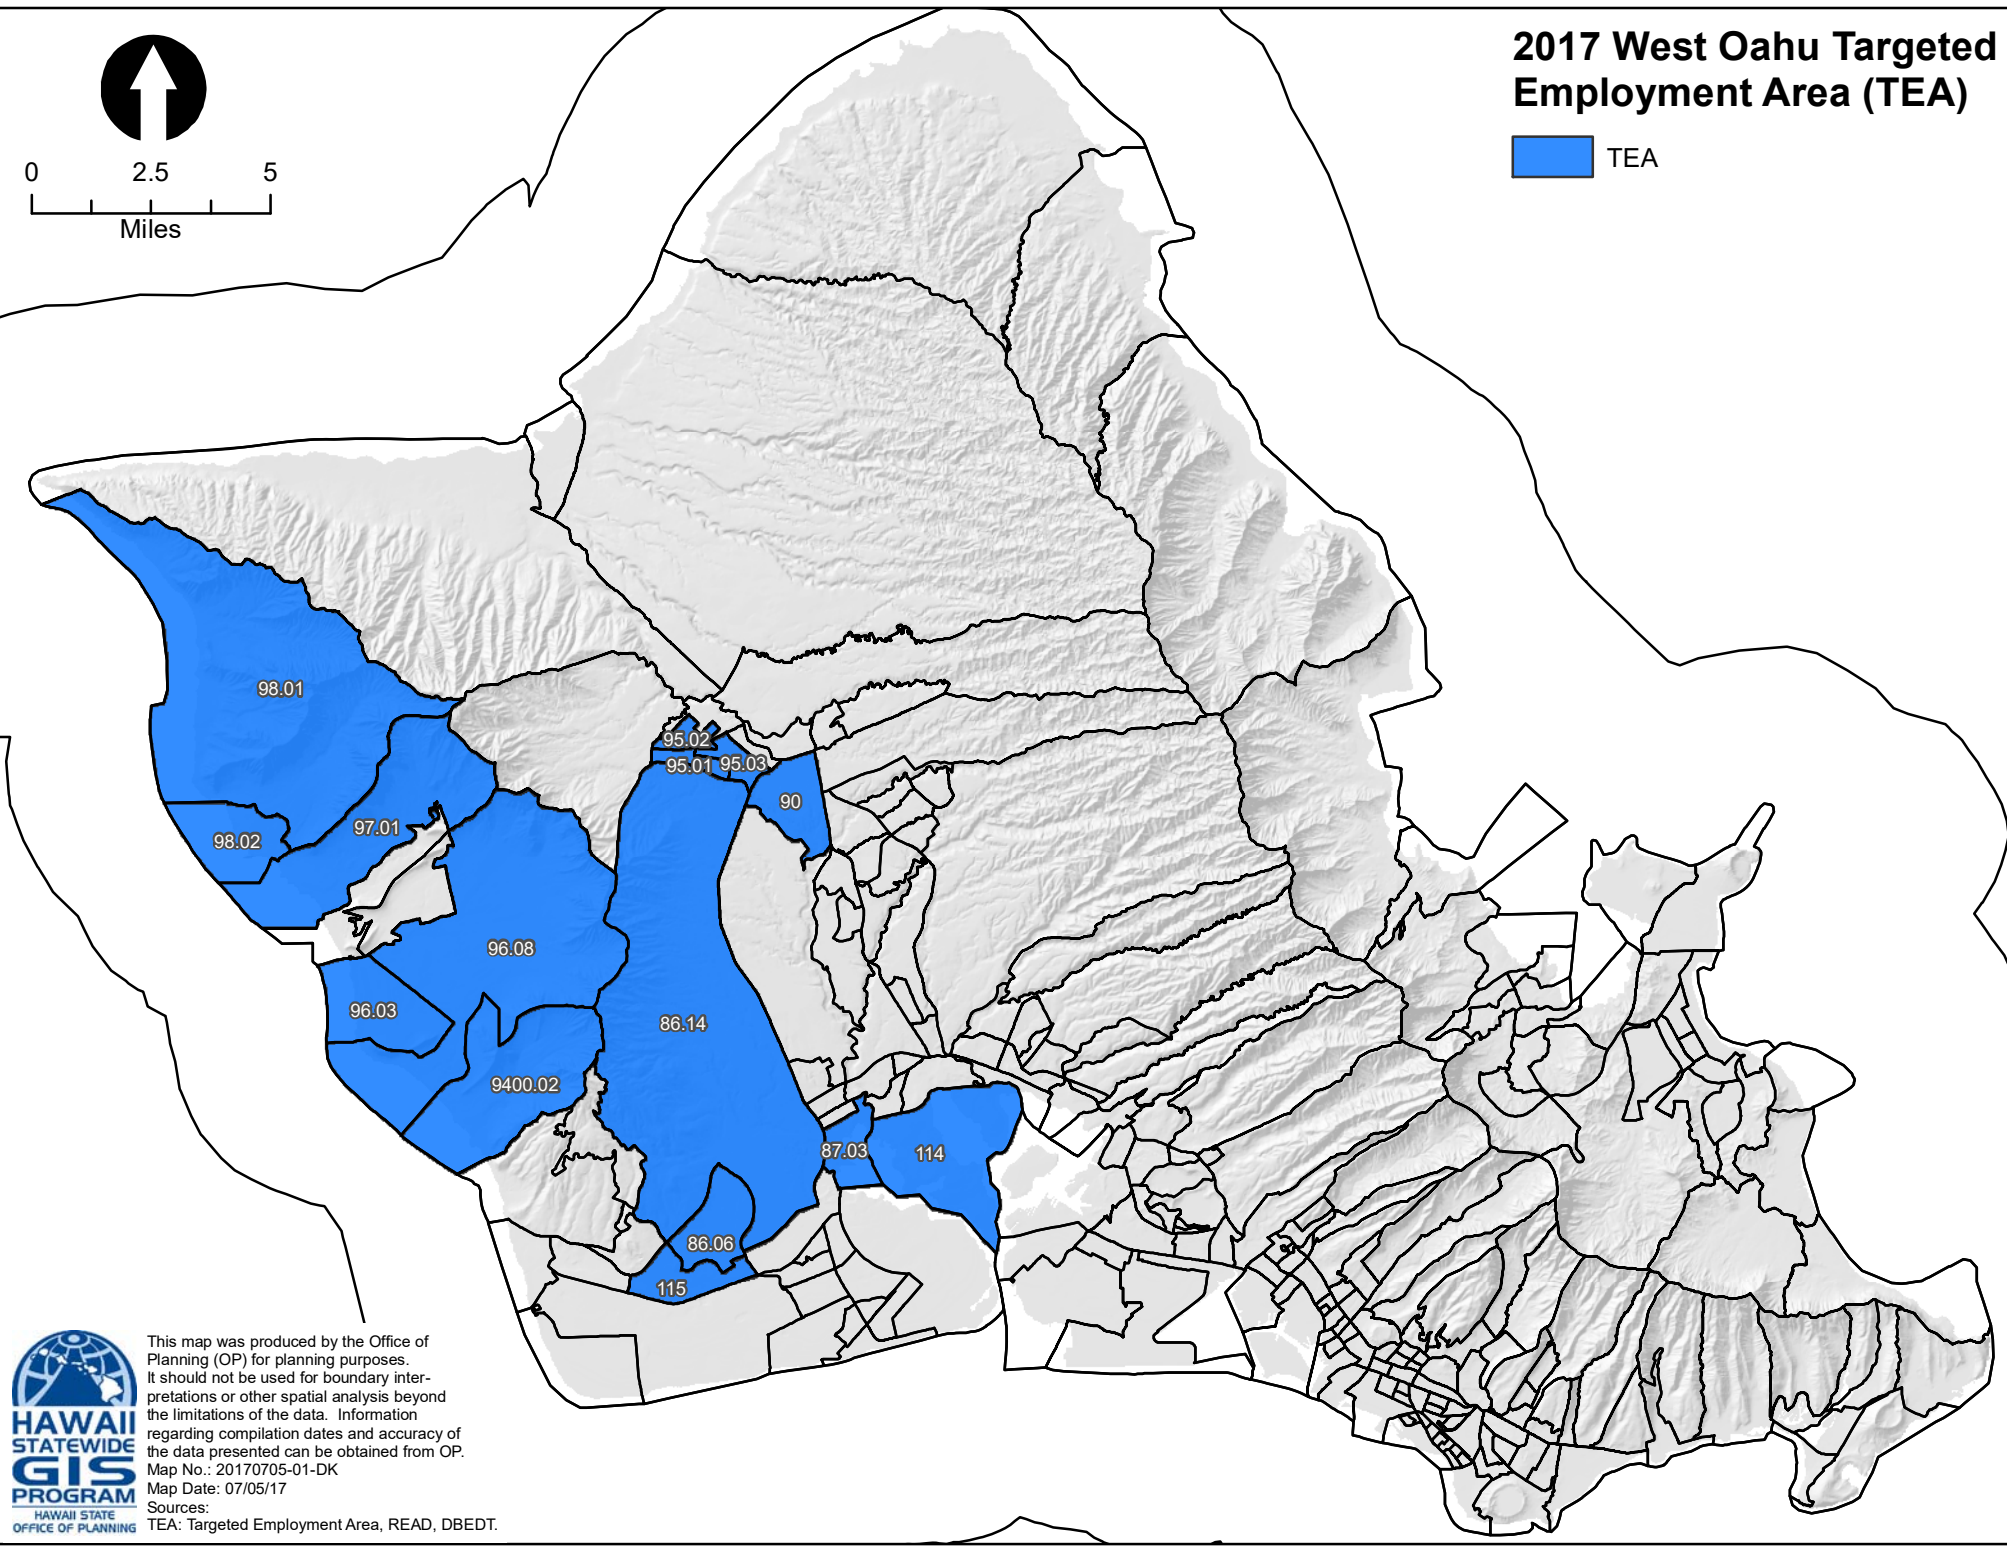

# 2017 West Oahu Targeted Employment Area (TEA)

 TEA

This map was produced by the Office of Planning (OP) for planning purposes. It should not be used for boundary interpretations or other spatial analysis beyond the limitations of the data. Information regarding compilation dates and accuracy of the data presented can be obtained from OP.  
Map No.: 20170705-01-DK  
Map Date: 07/05/17  
Sources:  
TEA: Targeted Employment Area, READ, DBEDT.