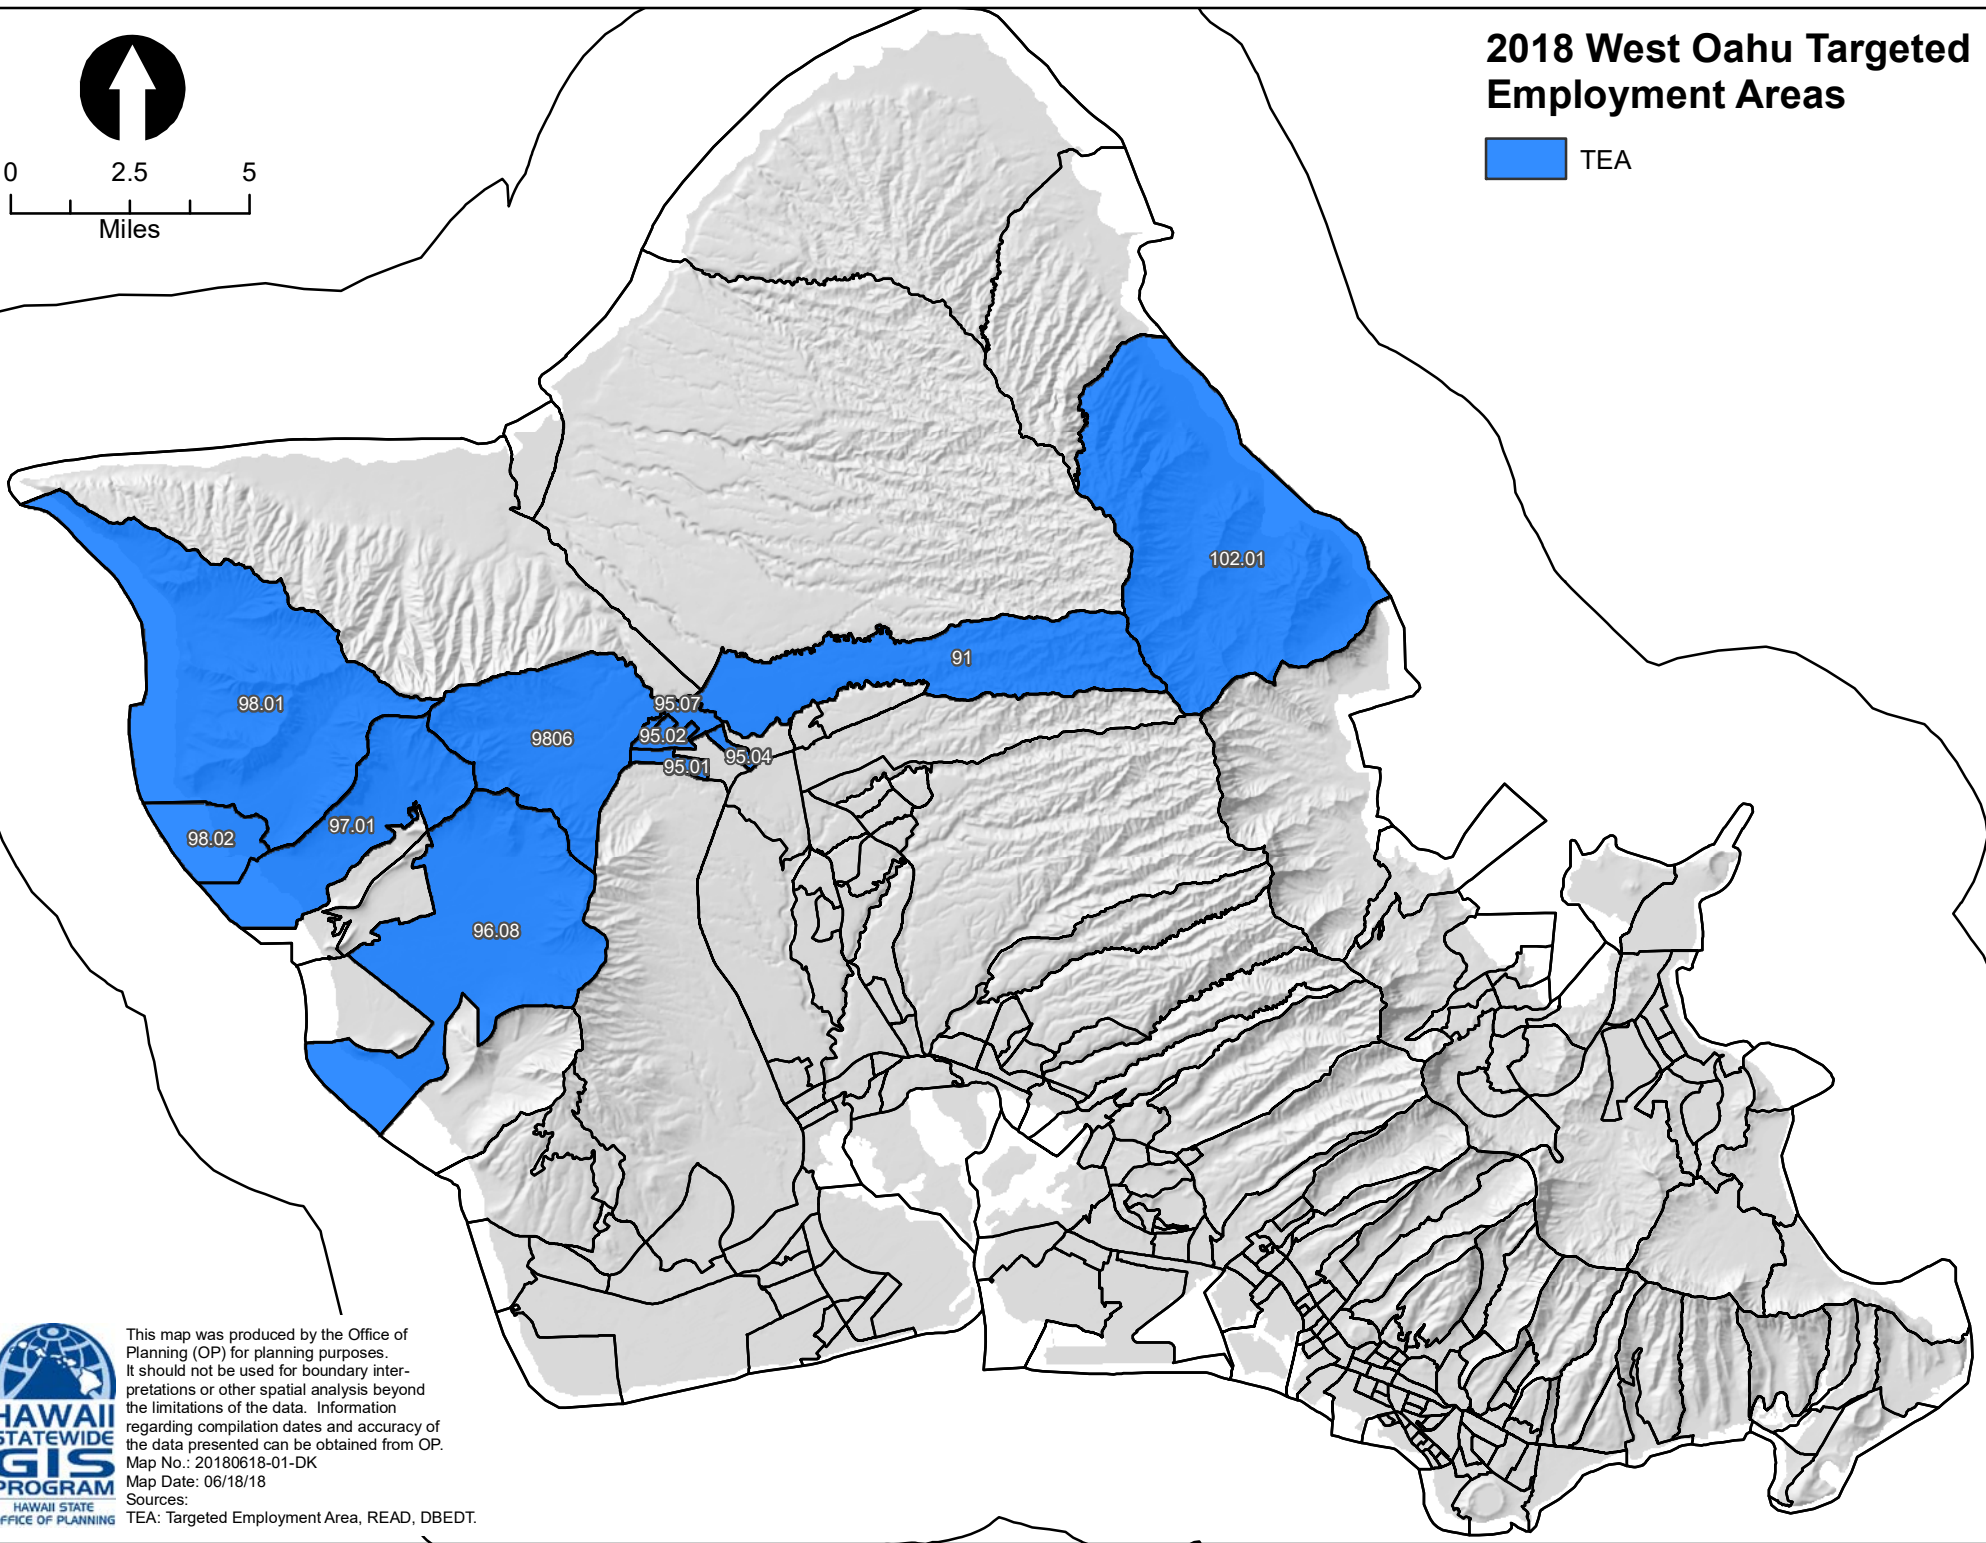

# 2018 West Oahu Targeted Employment Areas

 TEA

This map was produced by the Office of Planning (OP) for planning purposes. It should not be used for boundary interpretations or other spatial analysis beyond the limitations of the data. Information regarding compilation dates and accuracy of the data presented can be obtained from OP.  
Map No.: 20180618-01-DK  
Map Date: 06/18/18  
Sources:  
TEA: Targeted Employment Area, READ, DBEDT.