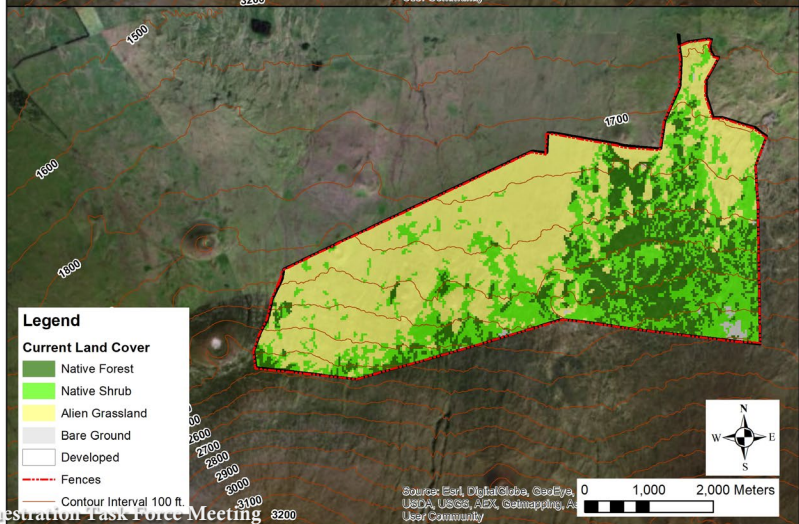

State Forest Carbon Pilot Projects

Philipp LaHaela Walter
State Resource and Survey Forester

State of Hawaii
Department of Land and Natural Resources
Division of Forestry and Wildlife

Pu'u Mali Forest Carbon Project