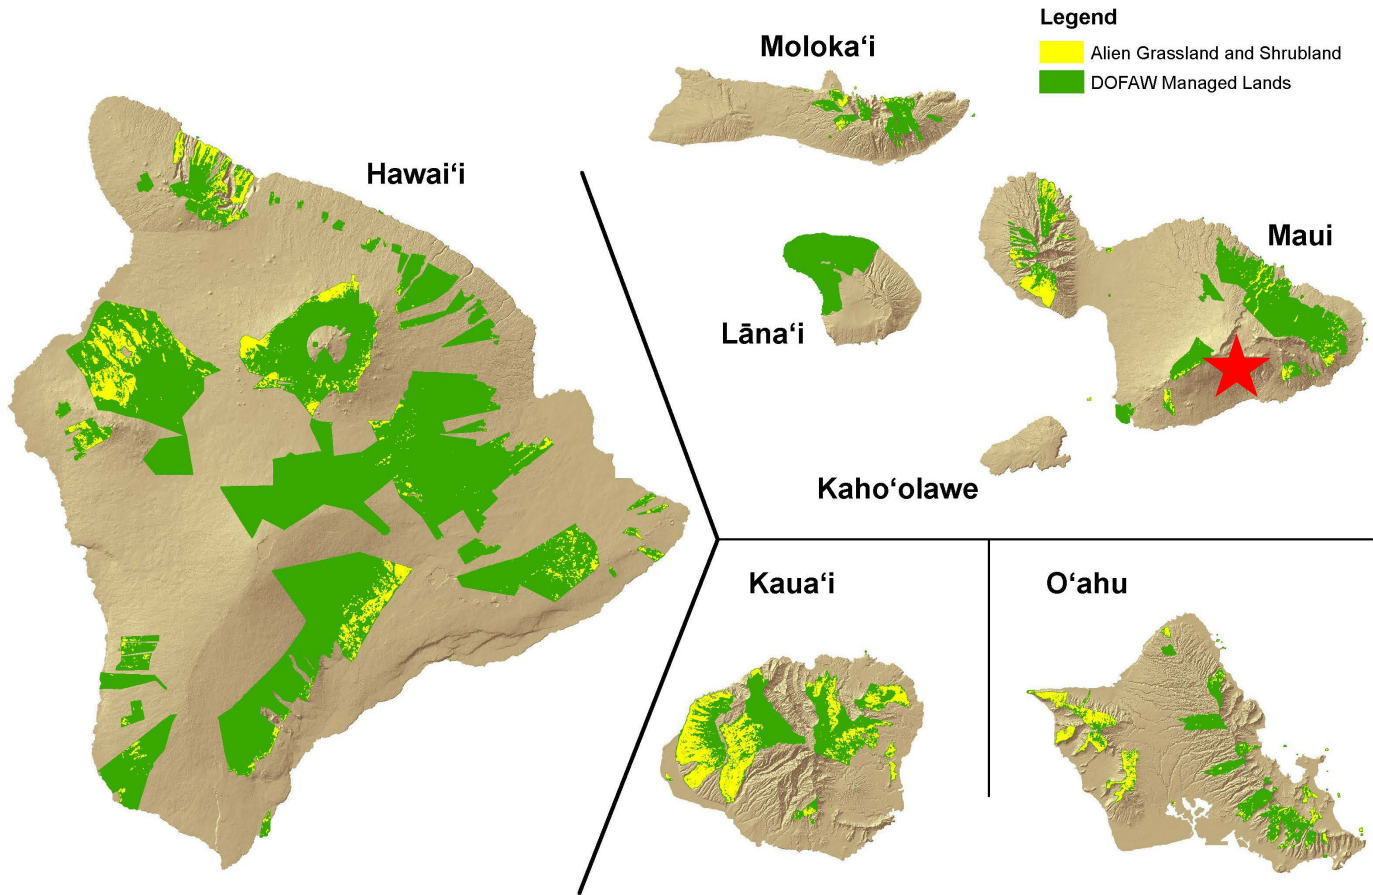

State Forest Carbon Pilot Projects

Philipp LaHaela Walter
State Resource and Survey Forester

State of Hawaii
Department of Land and Natural Resources
Division of Forestry and Wildlife

Pu'u Mali Forest Carbon Project