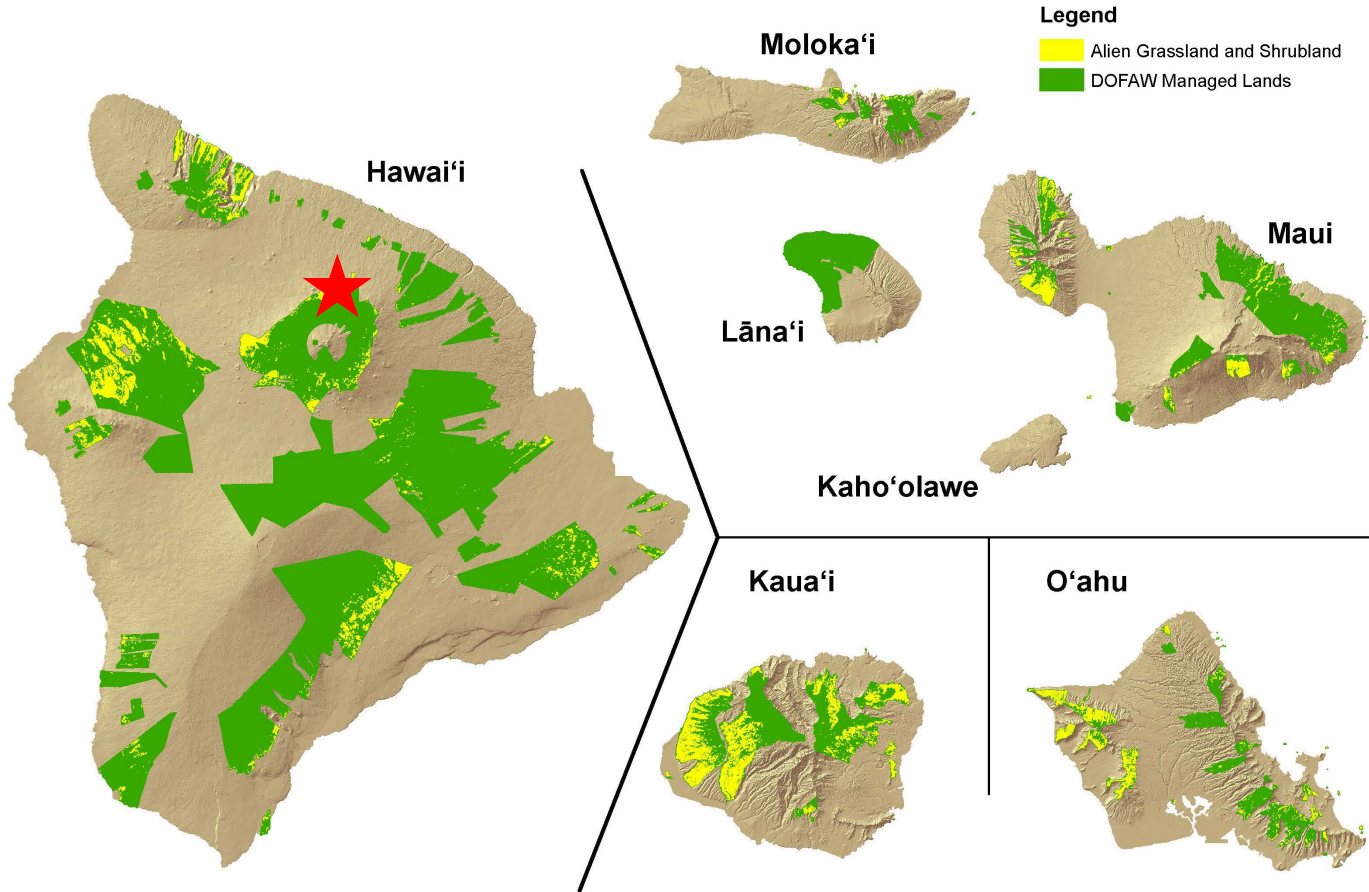

State Forest Carbon Pilot Projects

Philipp LaHaela Walter
State Resource and Survey Forester

State of Hawaii
Department of Land and Natural Resources
Division of Forestry and Wildlife

Pu'u Mali Forest Carbon Project

Kahikinui/Nakula Forest Carbon Project

Mahalo!

Philipp.LaHaelaWalter@hawaii.gov