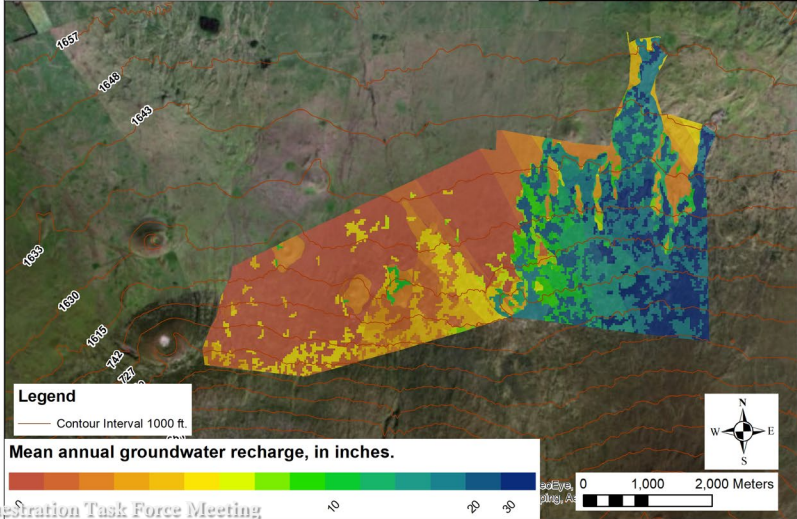

State Forest Carbon Pilot Projects

Philipp LaHaela Walter
State Resource and Survey Forester

State of Hawaii
Department of Land and Natural Resources
Division of Forestry and Wildlife

Pu'u Mali Forest Carbon Project