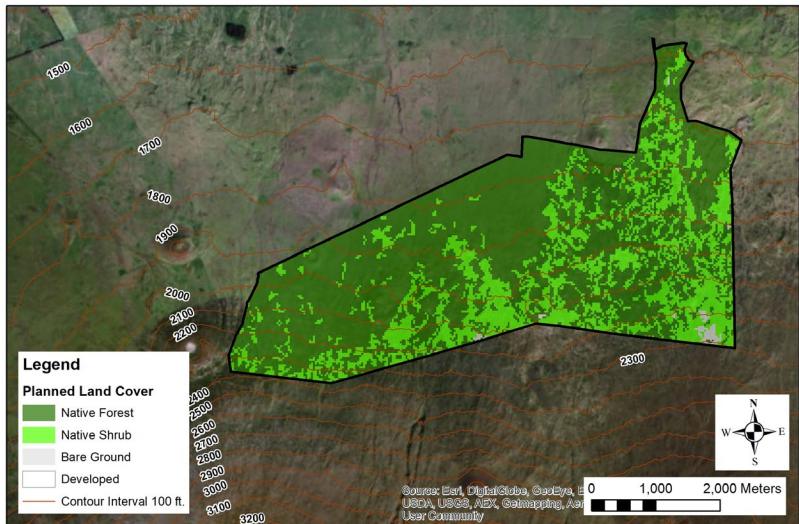

State Forest Carbon Pilot Projects

Philipp LaHaela Walter
State Resource and Survey Forester

State of Hawaii
Department of Land and Natural Resources
Division of Forestry and Wildlife

Pu'u Mali Forest Carbon Project