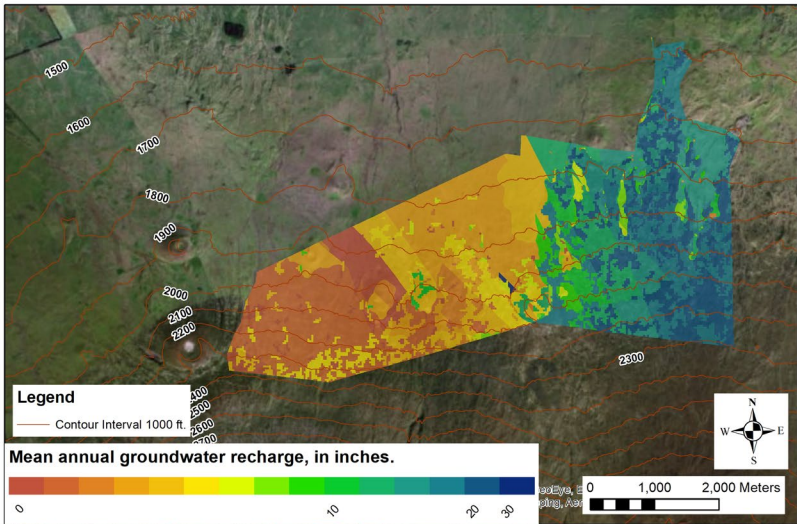

State Forest Carbon Pilot Projects

Philipp LaHaela Walter
State Resource and Survey Forester

State of Hawaii
Department of Land and Natural Resources
Division of Forestry and Wildlife

Pu'u Mali Forest Carbon Project