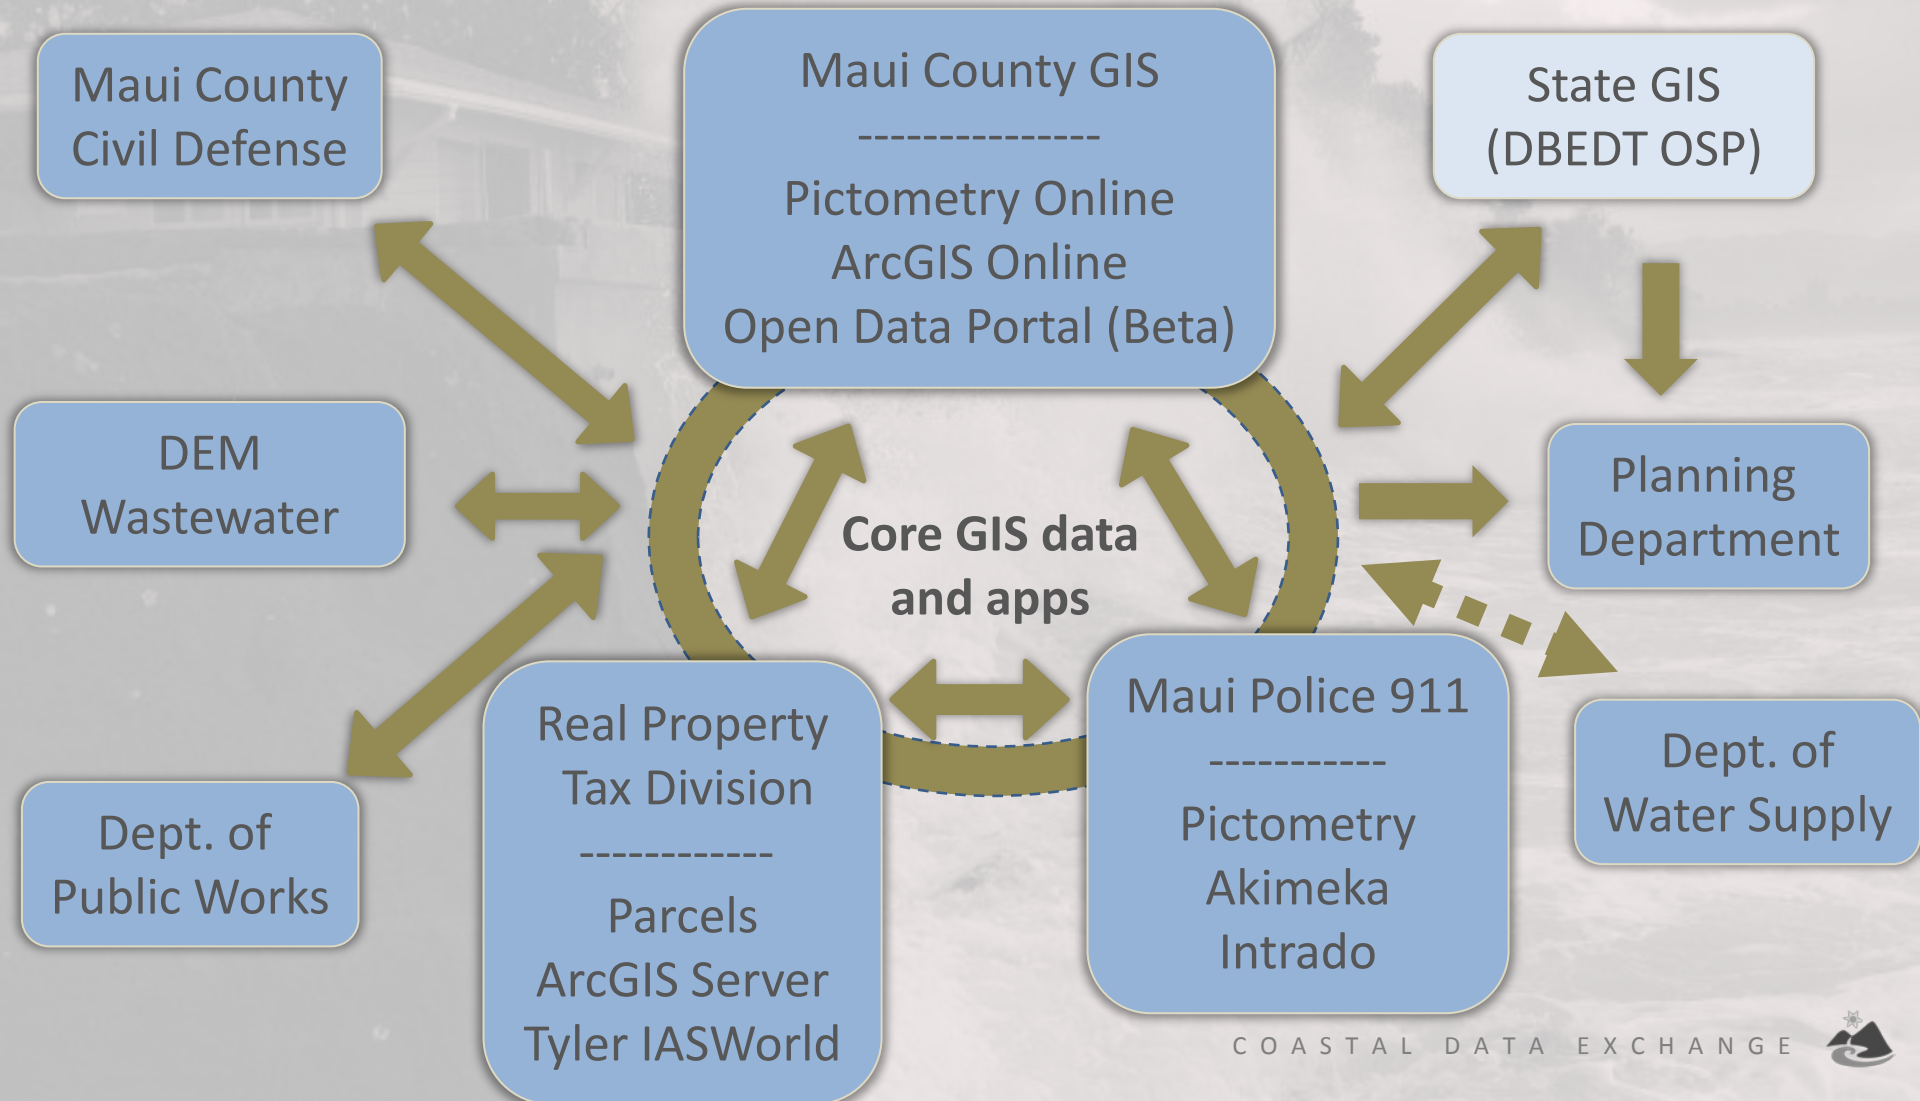

COASTAL DATA EXCHANGE

DATA SHARING IS A TWO-WAY STREET

Bill Medeiros

Geographic Services Manager

Maui County GIS

Data sharing is a two-way street

Dilbert by Scott Adams - May 7, 2014

Universal Uclick grants you a limited, personal, non-exclusive, non-commercial, revocable, non-assignable and non-transferable license to download, view and/or play one copy of the Materials (excluding source and object code) on any single computer for your personal, non-commercial use only, provided that you keep intact all copyright and other proprietary notices contained in the original Materials or any copy you may make of the Materials.

Data sharing is a two-way street

Responsibilities of data providers:

- Provide the most accurate data at the time and update the data when new or more accurate info becomes available
- Provide the data in format(s) or application(s) which makes the data available to the broadest range of users
- Don't redistribute other people's data without checking – the data source and the data itself

Data sharing is a two-way street

Responsibilities of data consumers:

- Use the data within the intent and map scale in which the data was created
- Use the most current version of the data
- Provide feedback to the data provider in order to correct errors and improve the quality of the data

It's working in the "crowd"...

Waze is a crowd-sourced road map application updated by volunteer editors...

GIS Information Flow – Maui County

Other GIS Info Providers and Consumers

- Office of the County Clerk - Elections
- Maui Fire Department
- Housing and Human Concerns
- Parks and Recreation
- Transportation (transit)
- Mayor's Office
- Maui County Council
- Prosecuting Attorney's Office
- Maui Search and Rescue
- Red Cross
- The Community