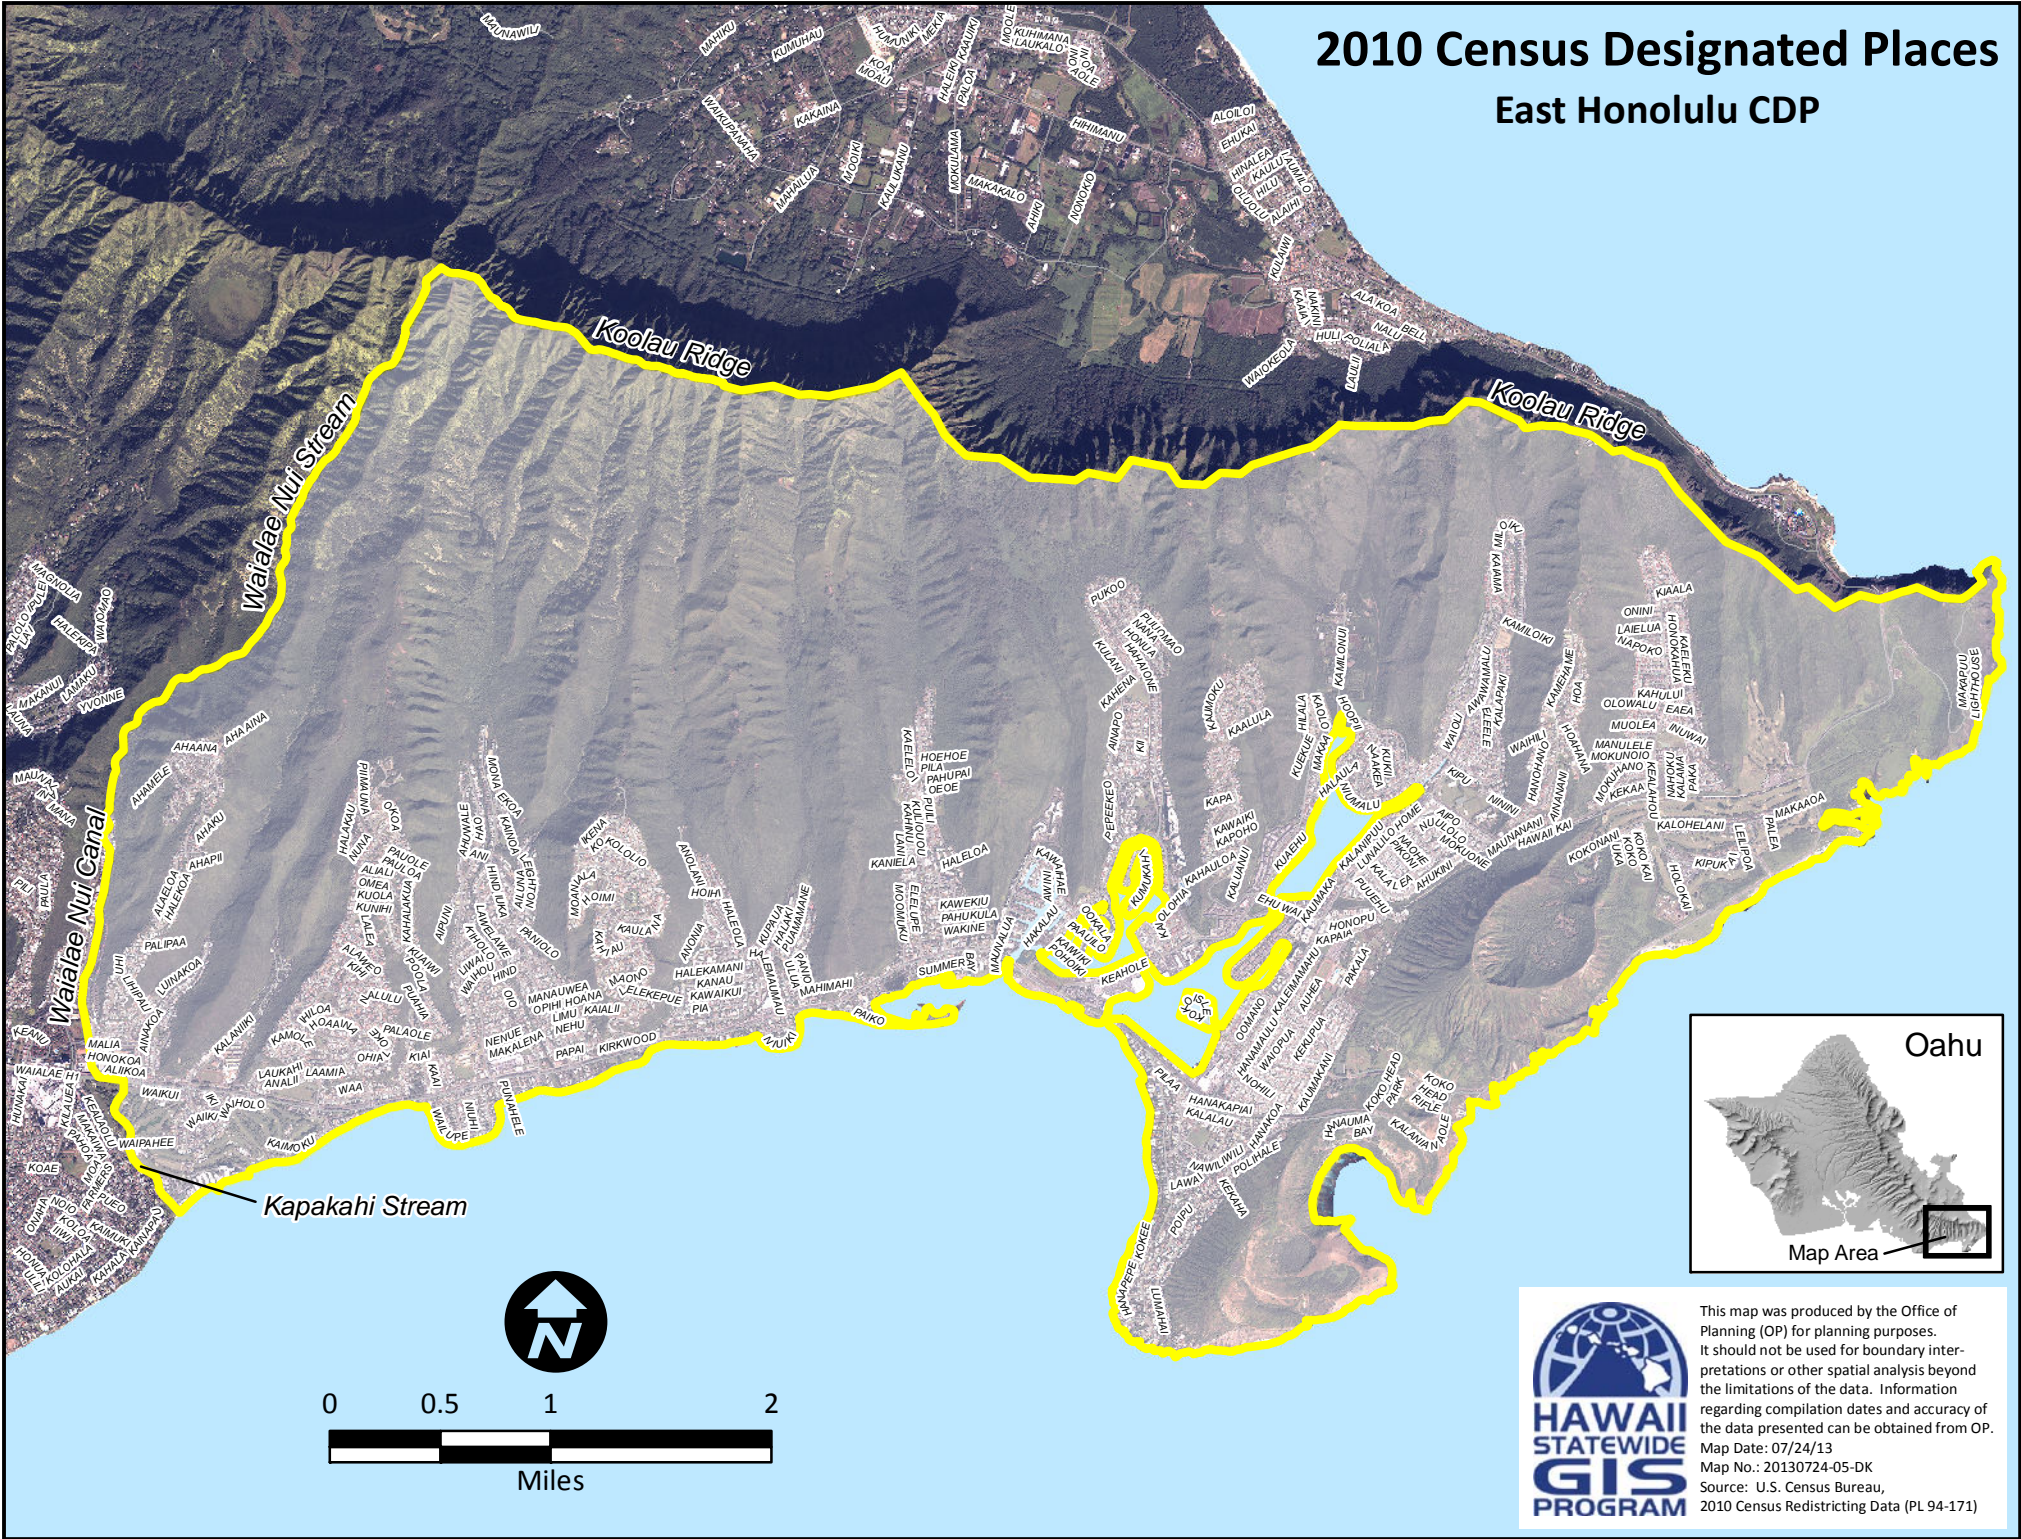

2010 Census Designated Places East Honolulu CDP

This map was produced by the Office of Planning (OP) for planning purposes. It should not be used for boundary interpretations or other spatial analysis beyond the limitations of the data. Information regarding compilation dates and accuracy of the data presented can be obtained from OP.
 Map Date: 07/24/13
 Map No.: 20130724-05-DK
 Source: U.S. Census Bureau, 2010 Census Redistricting Data (PL 94-171)