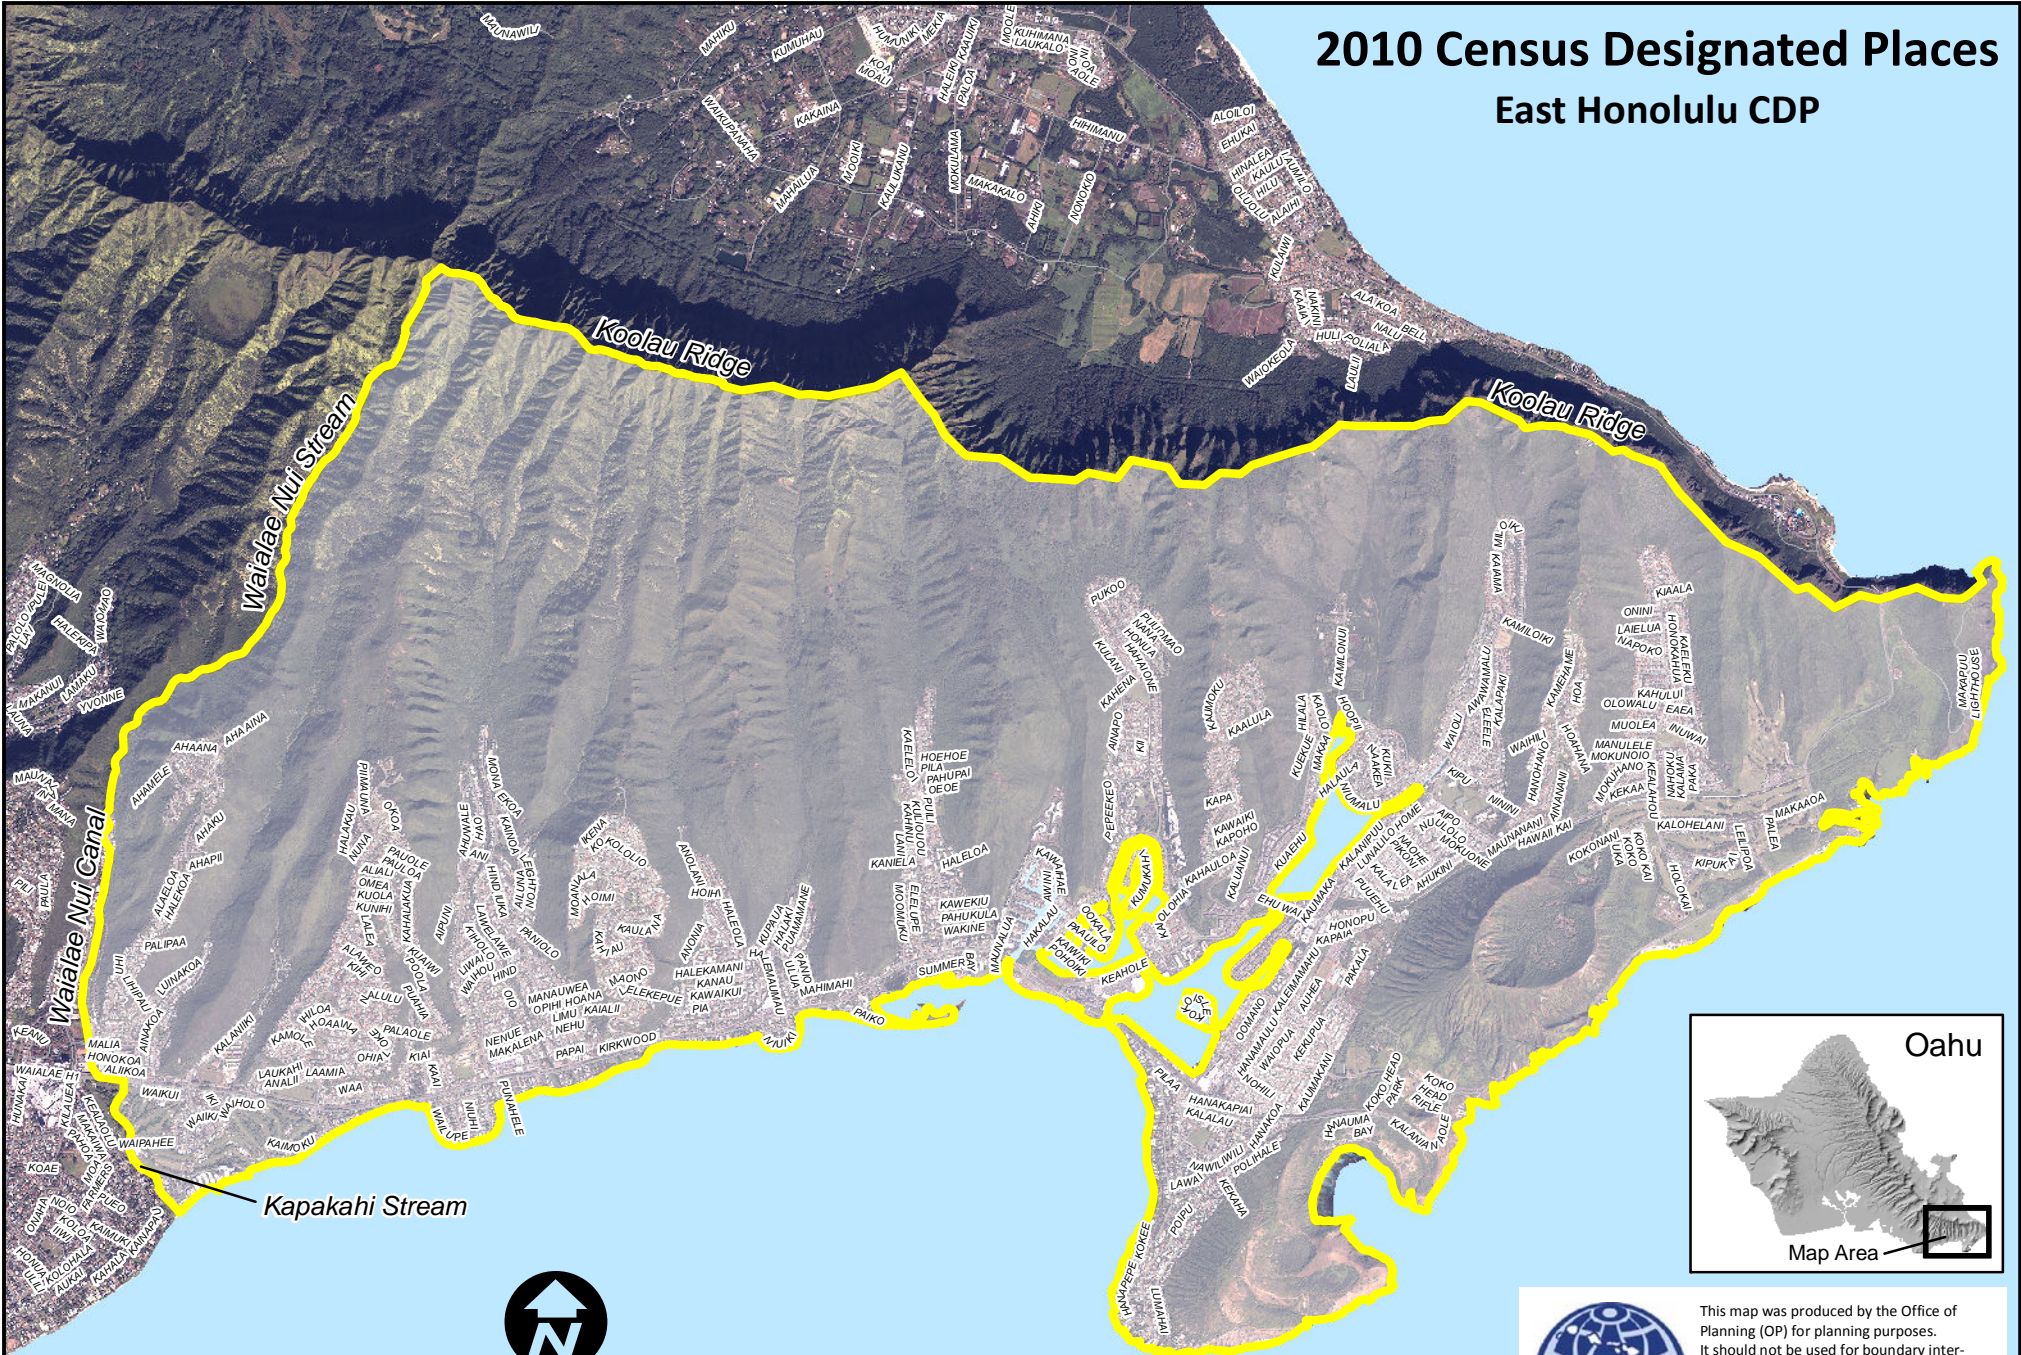

2010 Census Designated Places East Honolulu CDP

This map was produced by the Office of Planning (OP) for planning purposes. It should not be used for boundary interpretations or other spatial analysis beyond the limitations of the data. Information regarding compilation dates and accuracy of the data presented can be obtained from OP.
 Map Date: 07/24/13
 Map No.: 20130724-05-DK
 Source: U.S. Census Bureau, 2010 Census Redistricting Data (PL 94-171)