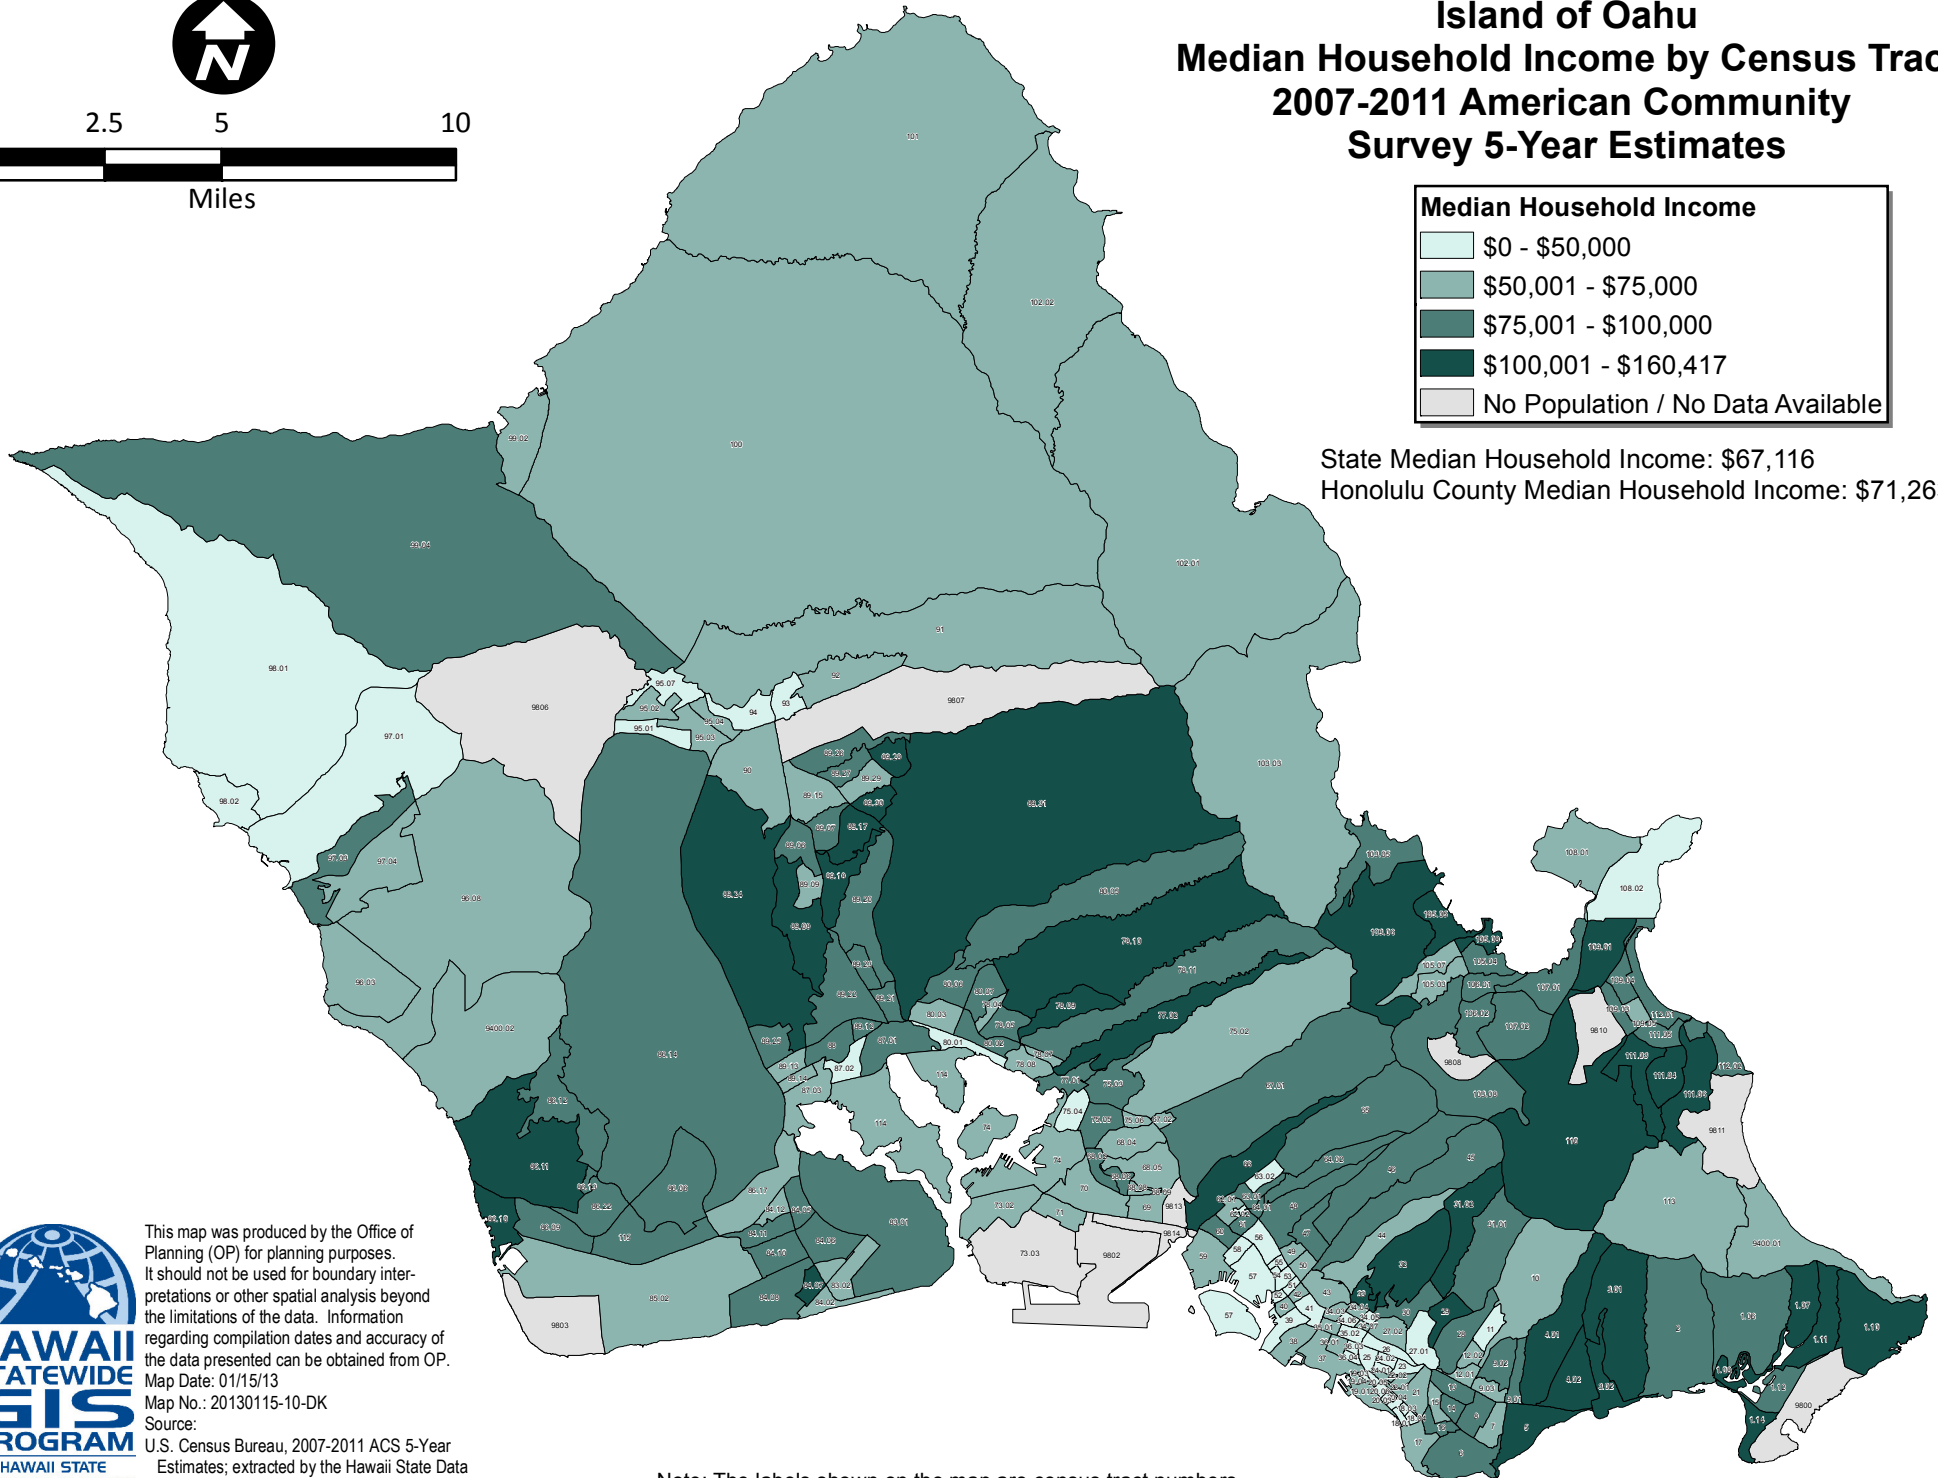

This map was produced by the Office of Planning (OP) for planning purposes. It should not be used for boundary interpretations or other spatial analysis beyond the limitations of the data. Information regarding compilation dates and accuracy of the data presented can be obtained from OP.
Map Date: 01/15/13
Map No.: 20130115-10-DK
Source: U.S. Census Bureau, 2007-2011 ACS 5-Year Estimates; extracted by the Hawaii State Data Center, DBEDT.

Note: The labels shown on the map are census tract numbers.