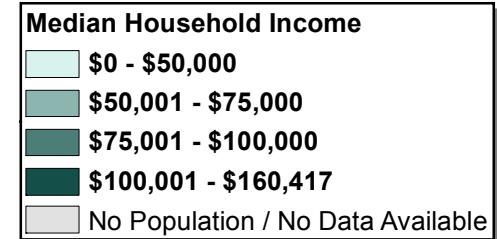

# Island of Hawaii Median Household Income by Census Tract 2007-2011 American Community Survey 5-Year Estimates

State Median Household Income: \$67,116  
Hawaii County Median Household Income: \$53,591