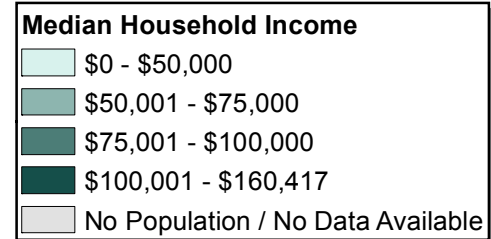

**Islands of Molokai and Lanai  
Median Household Income by Census Tract  
2007-2011 American Community  
Survey 5-Year Estimates**

State Median Household Income: \$67,116  
 Maui County Median Household Income: \$64,583  
 Note: The labels shown on the map are census tract numbers.

# Island of Oahu Median Household Income by Census Tract 2007-2011 American Community Survey 5-Year Estimates

State Median Household Income: \$67,116  
Honolulu County Median Household Income: \$71,263

Note: The labels shown on the map are census tract numbers.

**Portion of Oahu  
Median Household Income by Census Tract  
2007-2011 American Community  
Survey 5-Year Estimates**

State Median Household Income: \$67,116  
 Honolulu County Median Household Income: \$71,263  
 Note: The labels shown on the map are census tract numbers.