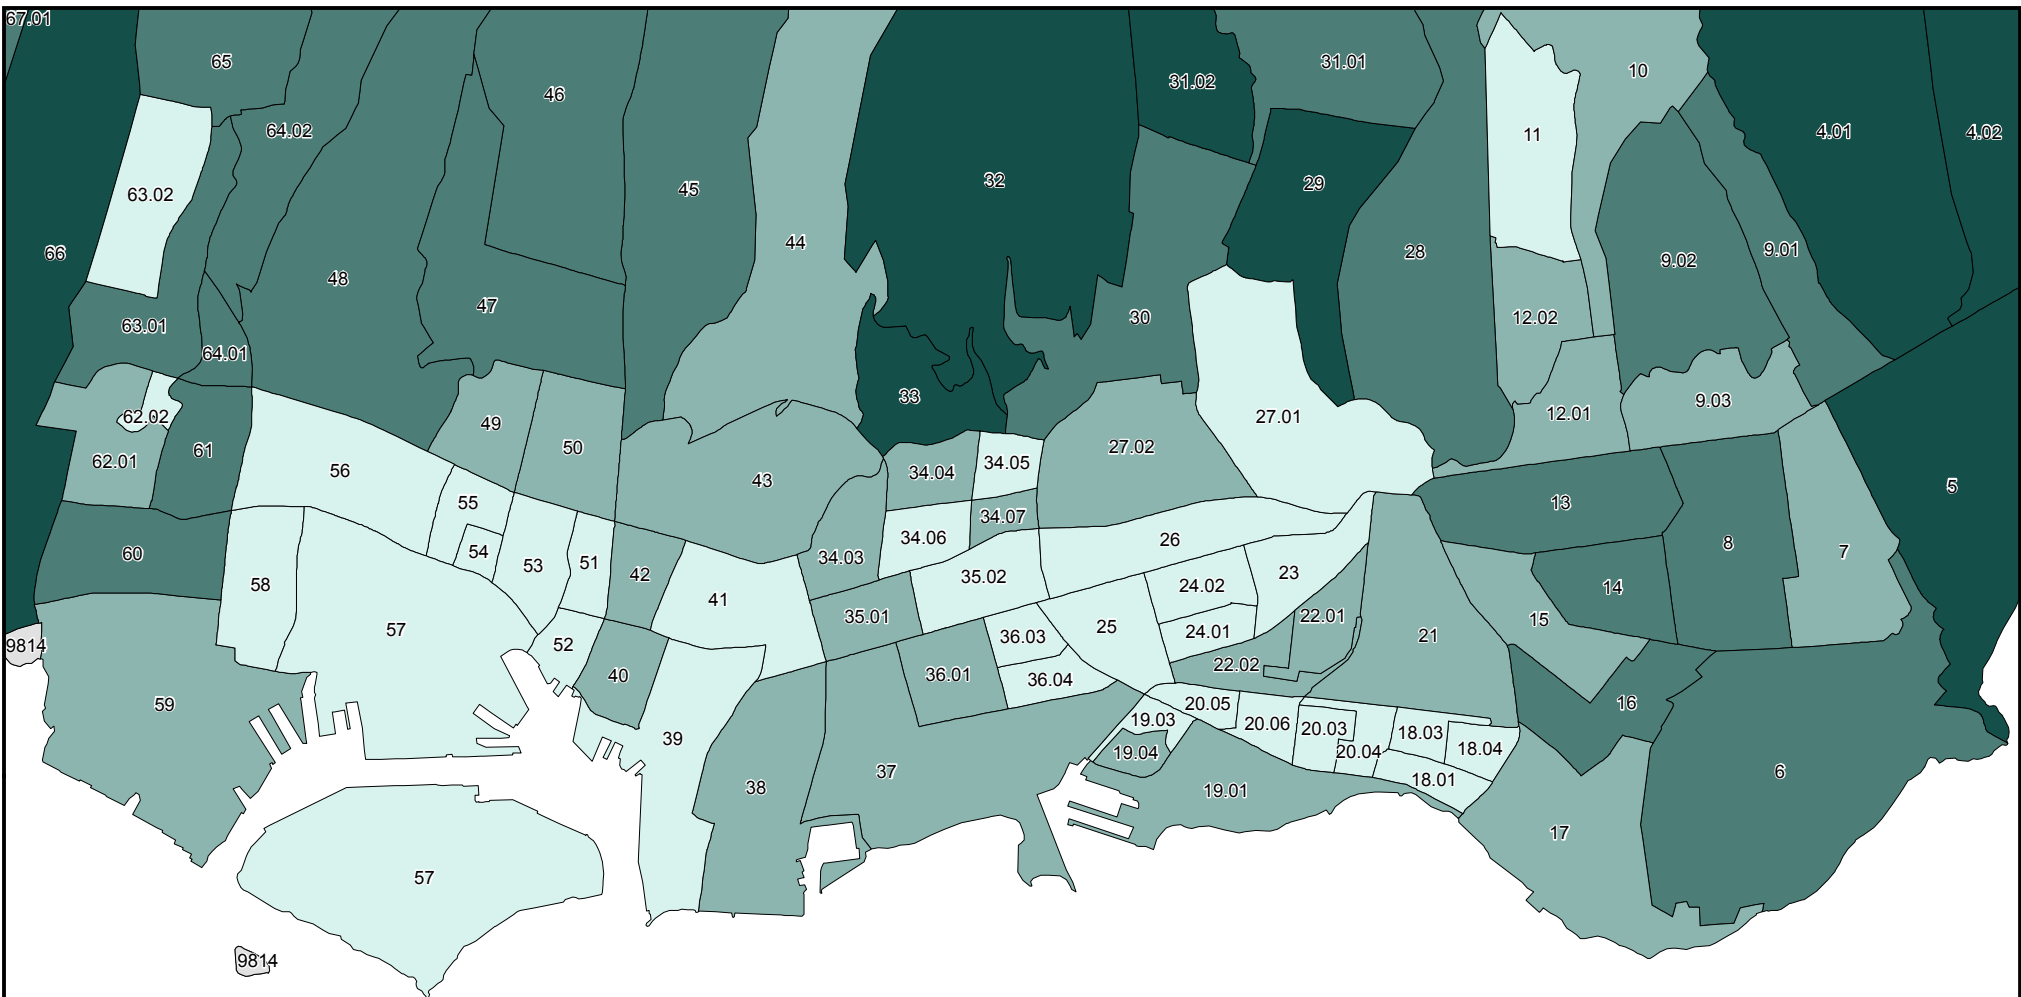

**Portion of Oahu
Median Household Income by Census Tract
2007-2011 American Community
Survey 5-Year Estimates**

State Median Household Income: $67,116
Honolulu County Median Household Income: $71,263
Note: The labels shown on the map are census tract numbers.

This map was produced by the Office of Planning (OP) for planning purposes. It should not be used for boundary interpretations or other spatial analysis beyond the limitations of the data. Information regarding compilation dates and accuracy of the data presented can be obtained from OP.
Map Date: 01/15/13
Map No.: 20130115-11-DK
Source:
U.S. Census Bureau, 2007-2011 ACS 5-Year Estimates; extracted by the Hawaii State Data Center, DBEDT.