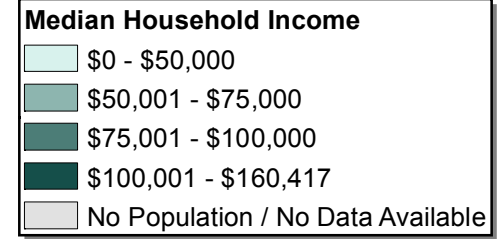

Island of Oahu Median Household Income by Census Tract 2007-2011 American Community Survey 5-Year Estimates

State Median Household Income: $67,116
Honolulu County Median Household Income: $71,263