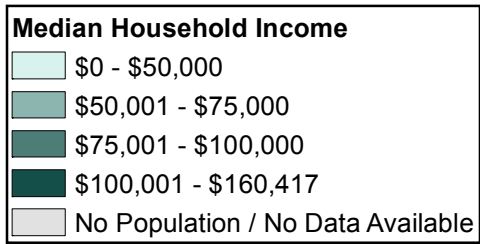

**Islands of Molokai and Lanai
Median Household Income by Census Tract
2007-2011 American Community
Survey 5-Year Estimates**