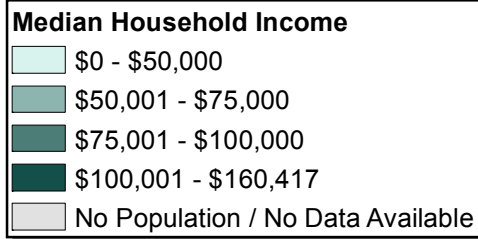

Islands of Kauai and Niihau Median Household Income by Census Tract 2007-2011 American Community Survey 5-Year Estimates

State Median Household Income: $67,116
Kauai County Median Household Income: $64,422