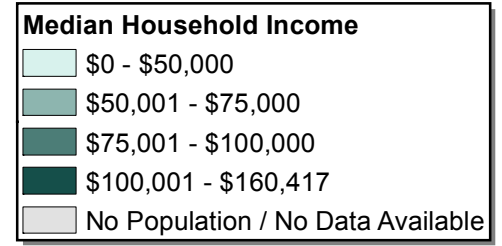

Island of Maui Median Household Income by Census Tract 2007-2011 American Community Survey 5-Year Estimates

State Median Household Income: $67,116
Maui County Median Household Income: $64,583
Note: The labels shown on the map are census tract numbers.