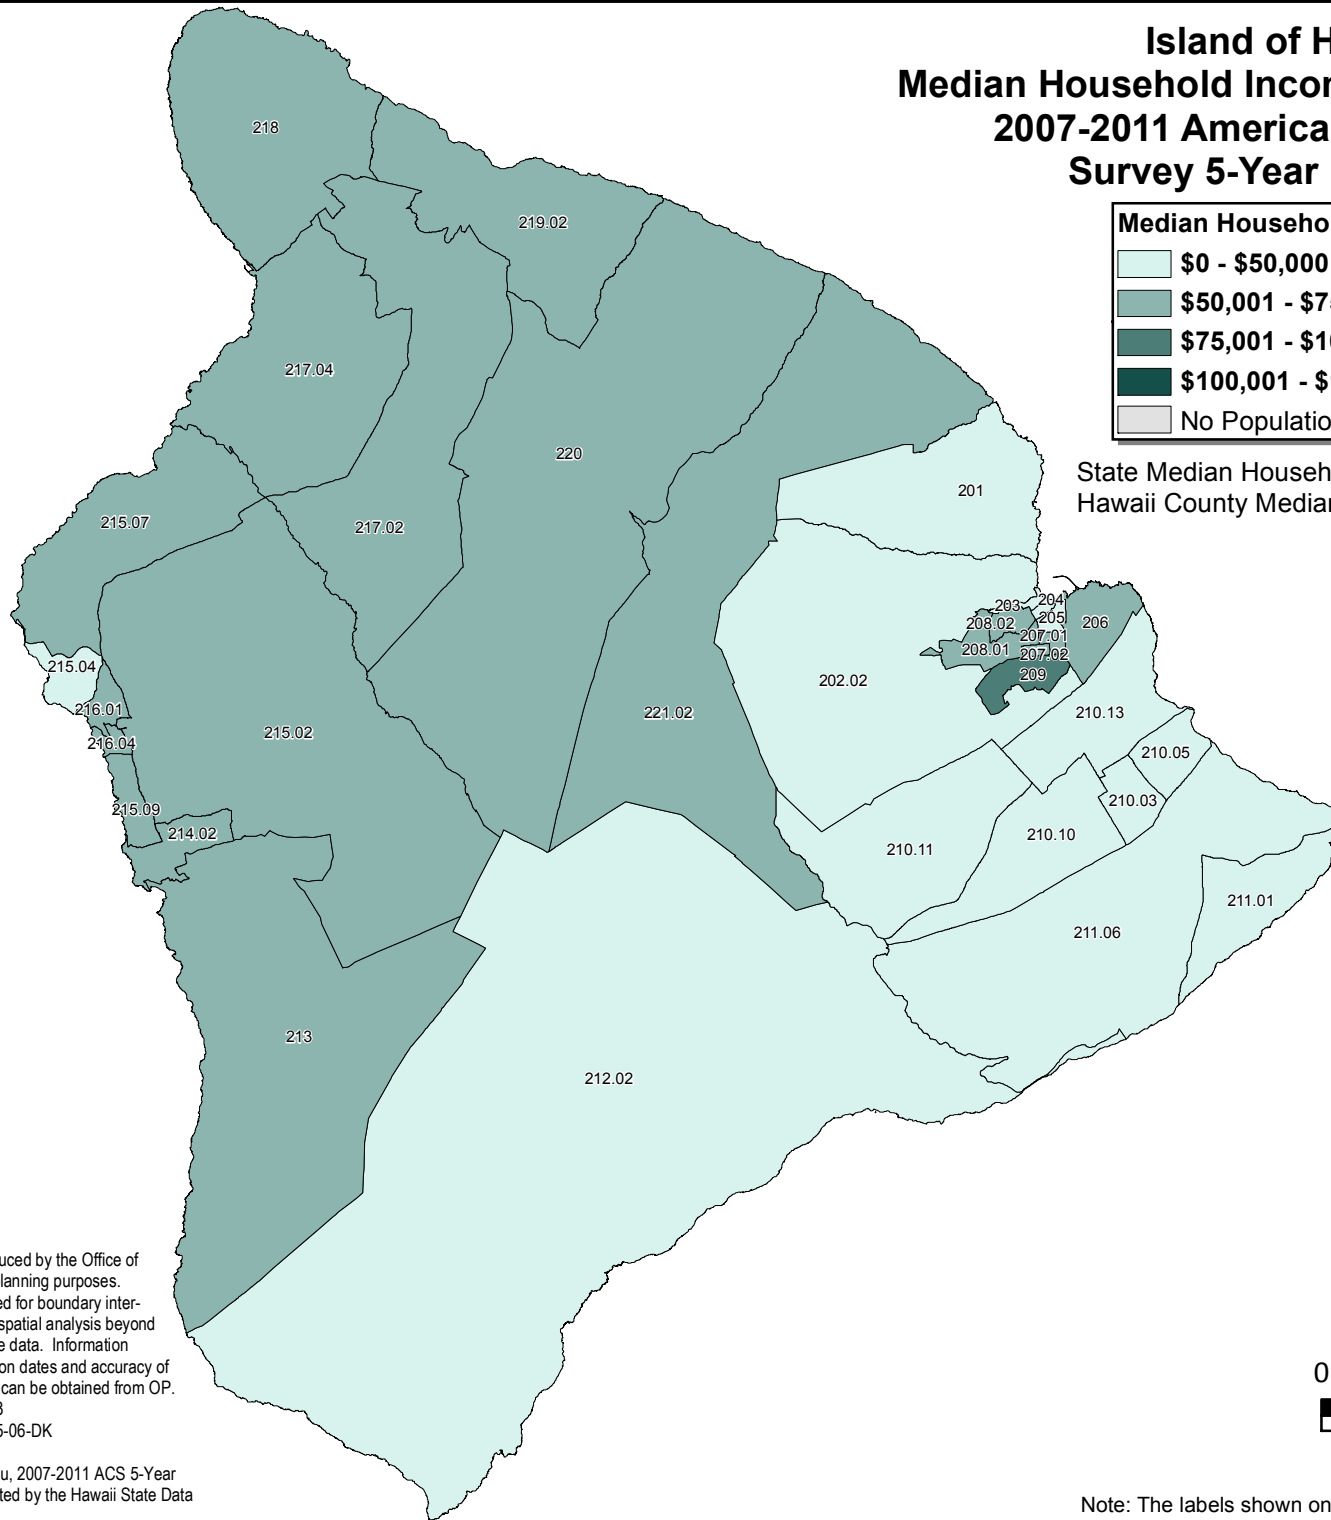

# Island of Hawaii Median Household Income by Census Tract 2007-2011 American Community Survey 5-Year Estimates

State Median Household Income: \$67,116  
Hawaii County Median Household Income: \$53,591

This map was produced by the Office of Planning (OP) for planning purposes. It should not be used for boundary interpretations or other spatial analysis beyond the limitations of the data. Information regarding compilation dates and accuracy of the data presented can be obtained from OP.  
 Map Date: 01/15/13  
 Map No.: 20130115-06-DK  
 Source: U.S. Census Bureau, 2007-2011 ACS 5-Year Estimates; extracted by the Hawaii State Data Center, DBEDT.

Note: The labels shown on the map are census tract numbers.