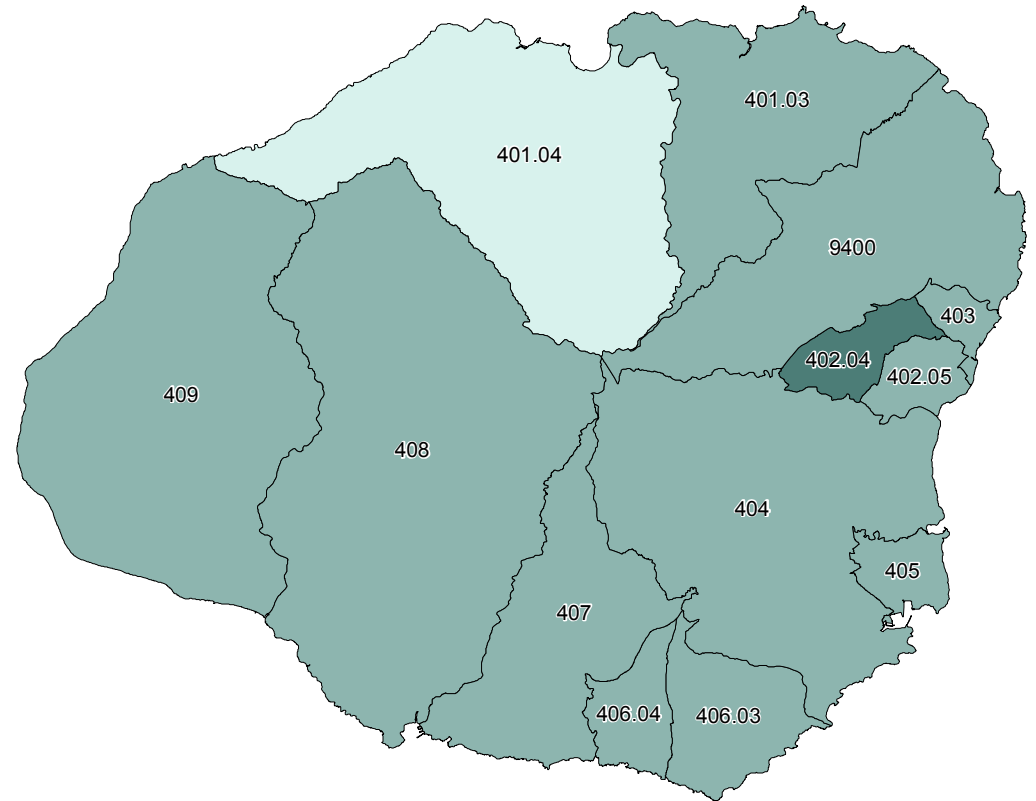

Islands of Kauai and Niihau Median Household Income by Census Tract 2007-2011 American Community Survey 5-Year Estimates

State Median Household Income: $67,116
Kauai County Median Household Income: $64,422

This map was produced by the Office of Planning (OP) for planning purposes. It should not be used for boundary interpretations or other spatial analysis beyond the limitations of the data. Information regarding compilation dates and accuracy of the data presented can be obtained from OP.
Map Date: 01/15/13
Map No.: 20130115-07-DK
Source: U.S. Census Bureau, 2007-2011 ACS 5-Year Estimates; extracted by the Hawaii State Data Center, DBEDT.

Note: The labels shown on the map are census tract numbers.