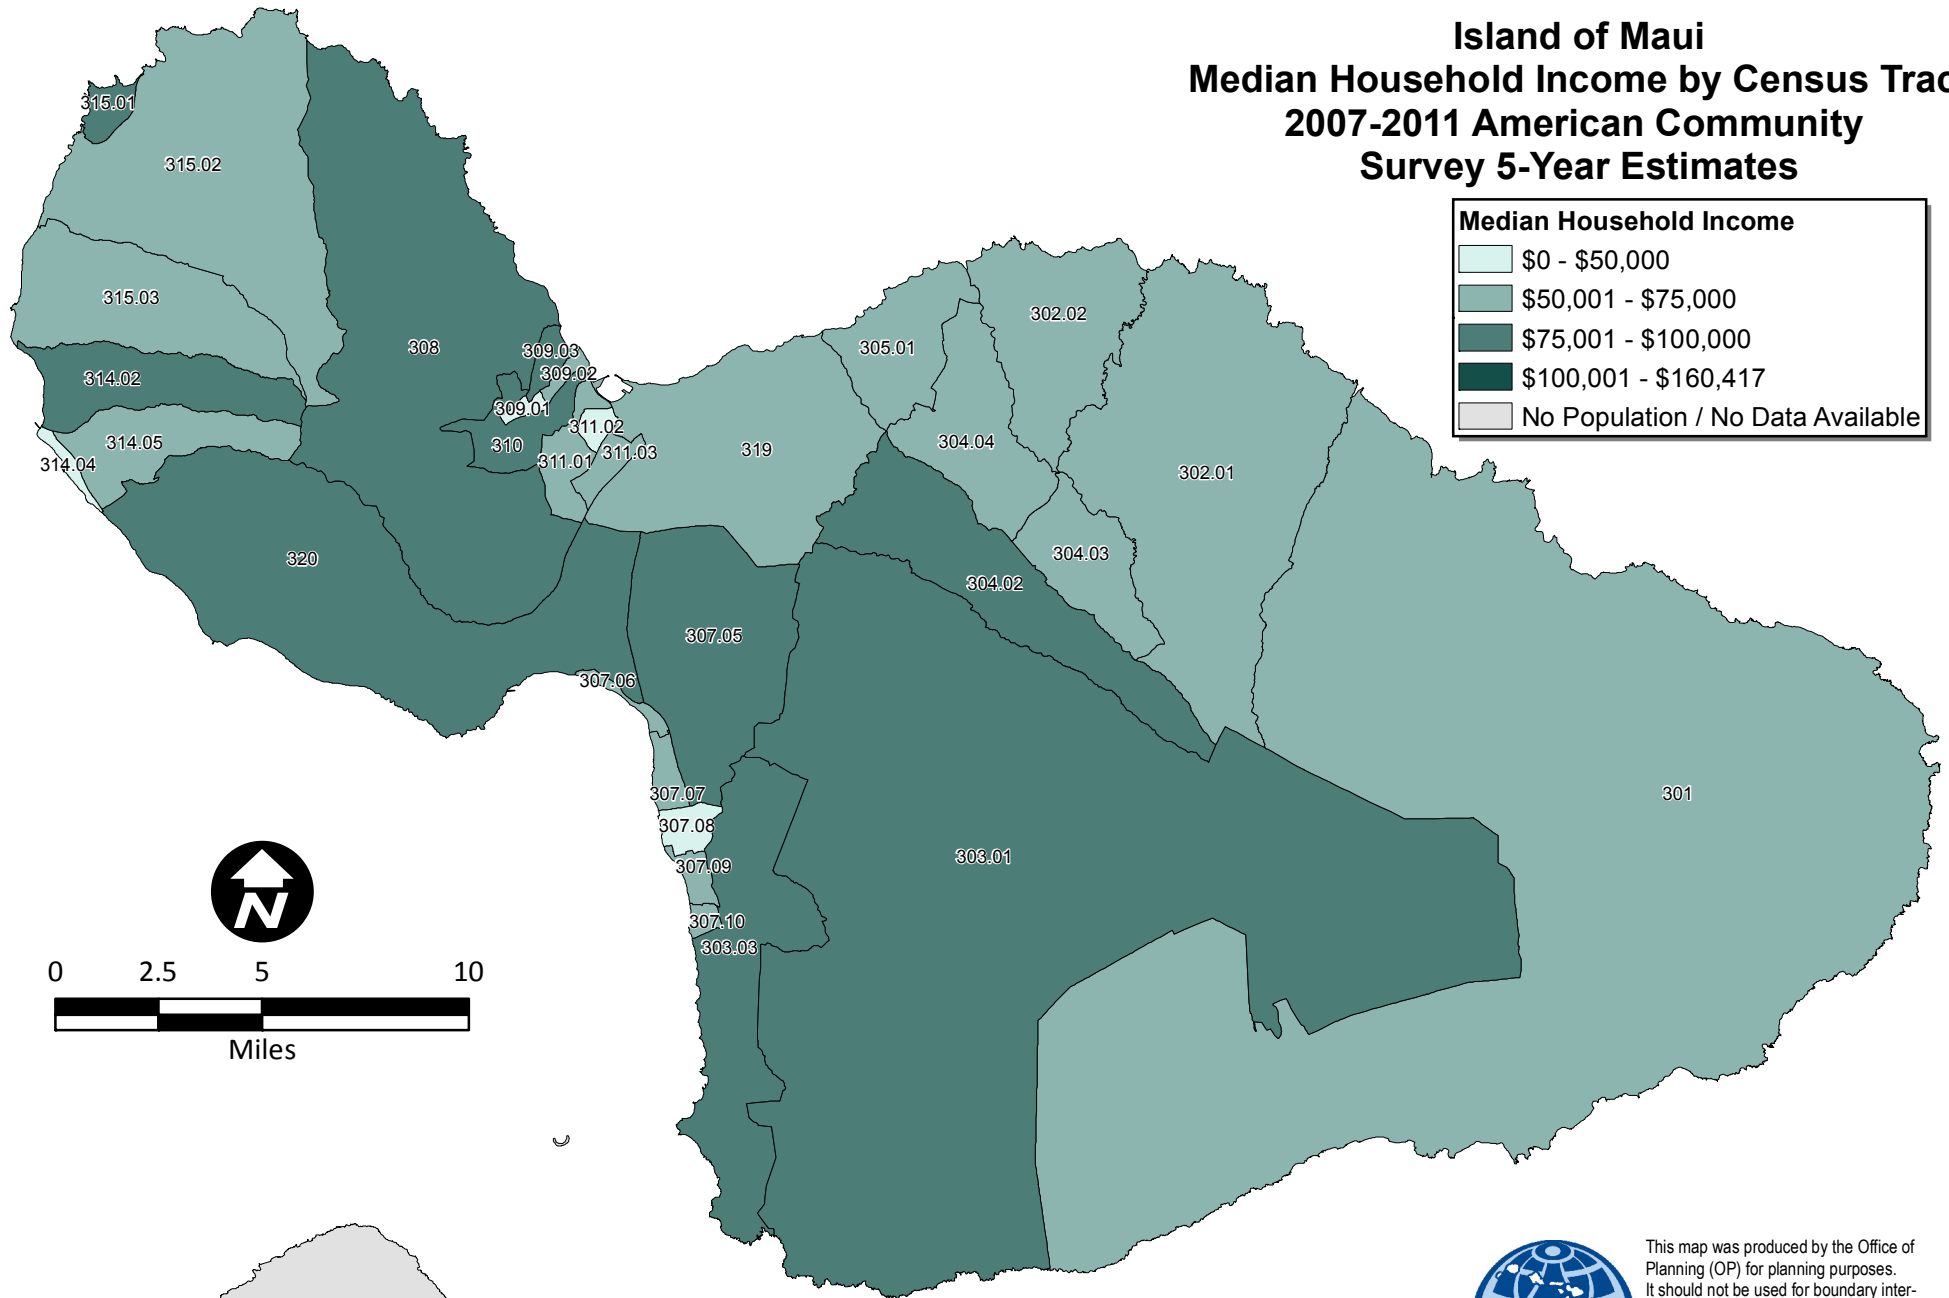

Island of Maui Median Household Income by Census Tract 2007-2011 American Community Survey 5-Year Estimates

State Median Household Income: $67,116
Maui County Median Household Income: $64,583
Note: The labels shown on the map are census tract numbers.