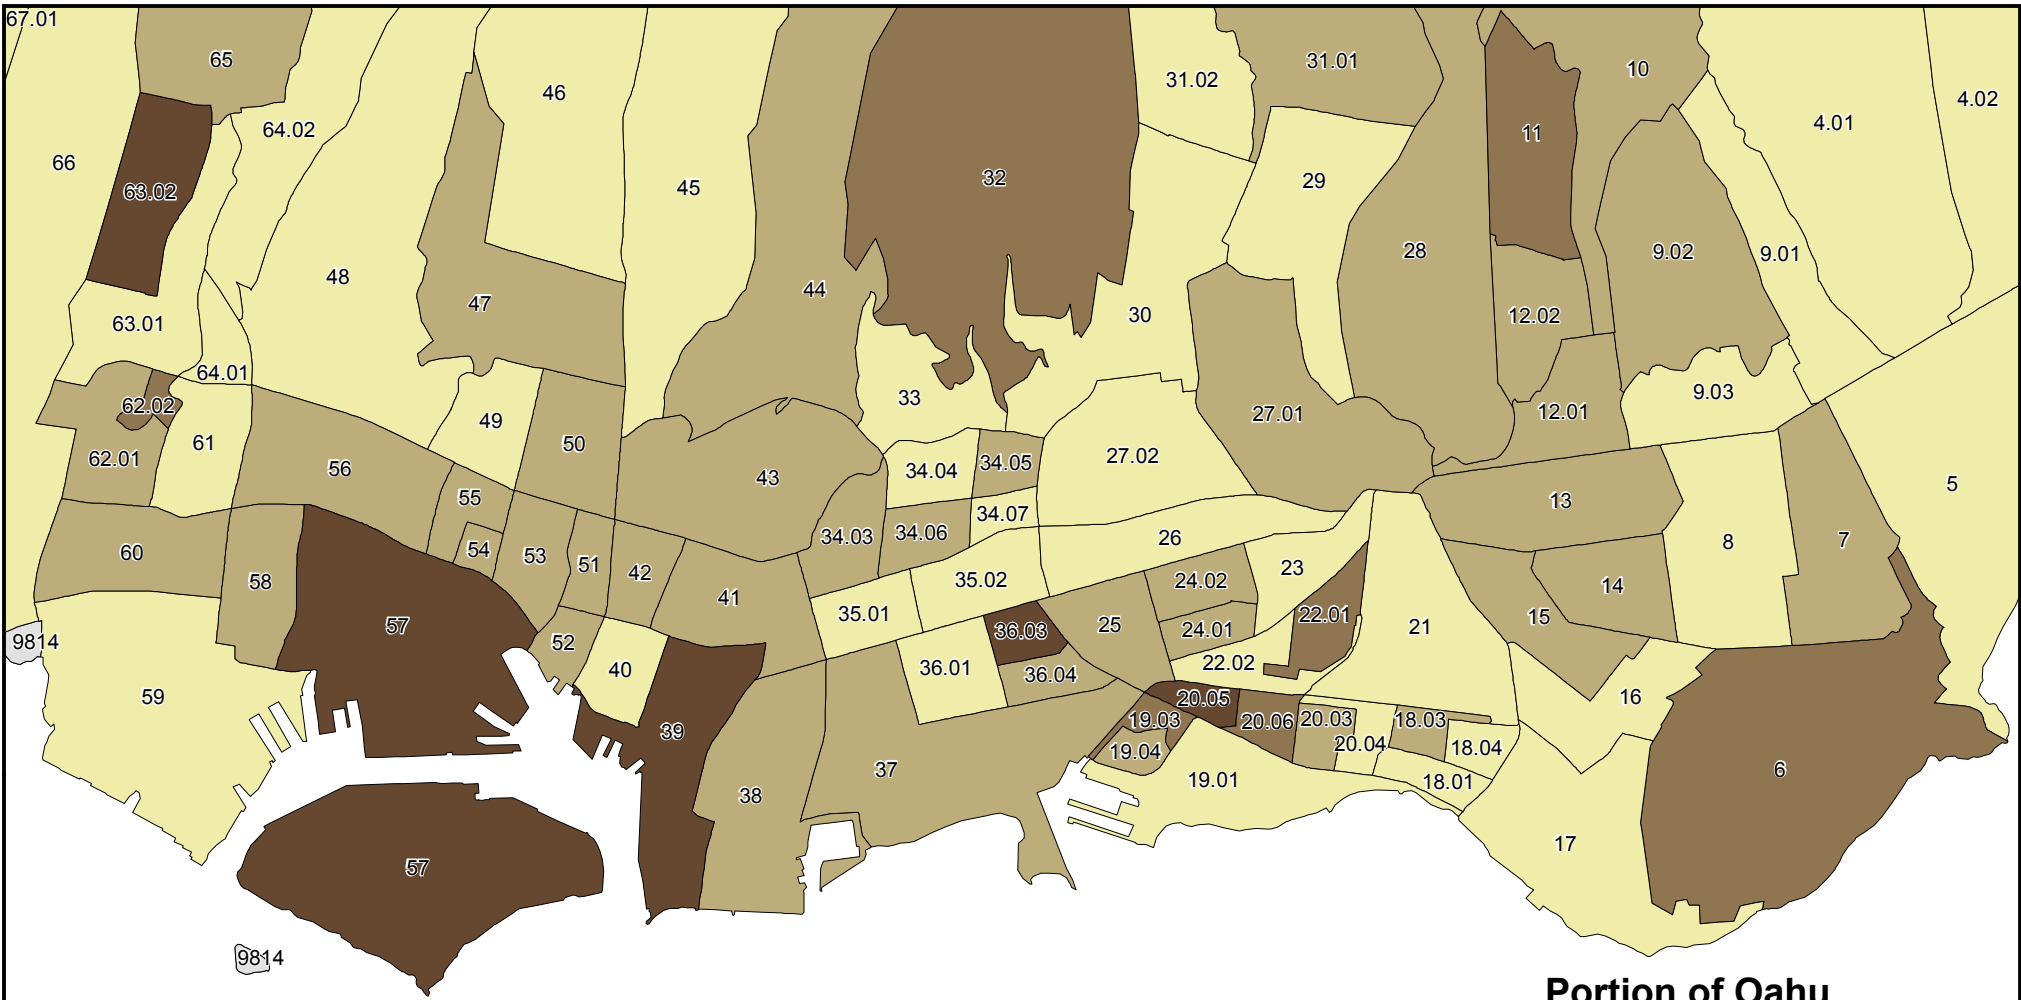

# Island of Oahu Percent of Civilian Labor Force Unemployed by Census Tract 2007-2011 American Community Survey 5-Year Estimates

State Percent Civilian Labor Force Unemployed: 6.4%  
 Honolulu County Percent Civilian Labor Force Unemployed: 5.5%

Note: The labels shown on the map are census tract numbers.