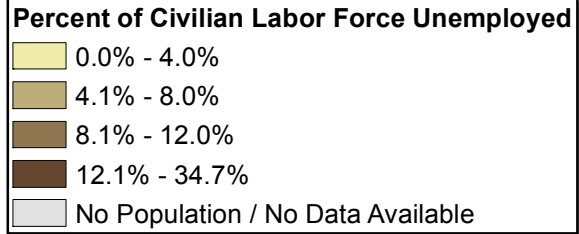

Islands of Kauai and Niihau Percent of Civilian Labor Force Unemployed by Census Tract 2007-2011 American Community Survey 5-Year Estimates

State Percent Civilian Labor Force Unemployed: 6.4%
Kauai County Percent Civilian Labor Force Unemployed: 6.7%