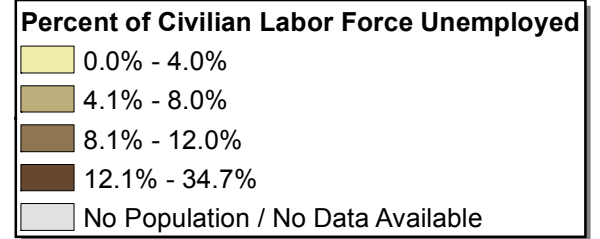

Island of Oahu Percent of Civilian Labor Force Unemployed by Census Tract 2007-2011 American Community Survey 5-Year Estimates