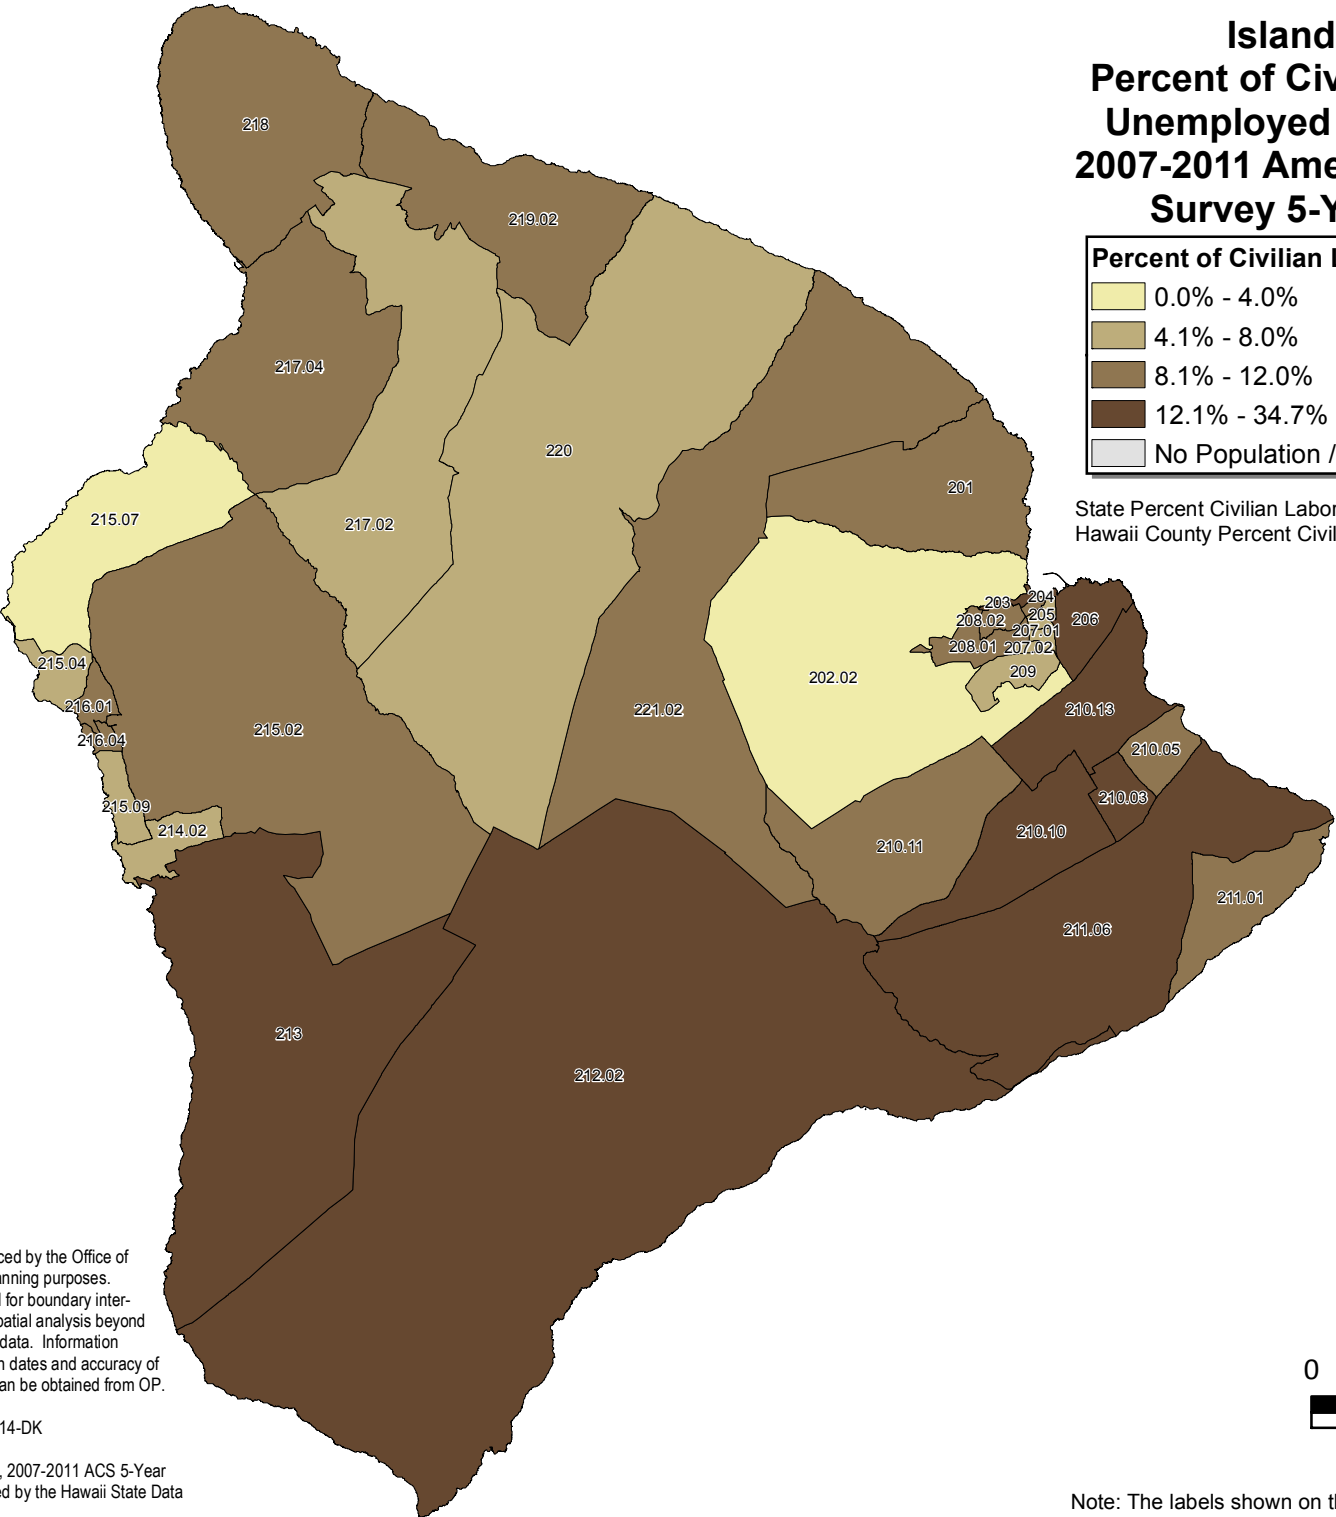

# Island of Hawaii Percent of Civilian Labor Force Unemployed by Census Tract 2007-2011 American Community Survey 5-Year Estimates

State Percent Civilian Labor Force Unemployed: 6.4%  
Hawaii County Percent Civilian Labor Force Unemployed: 9.2%

Note: The labels shown on the map are census tract numbers.