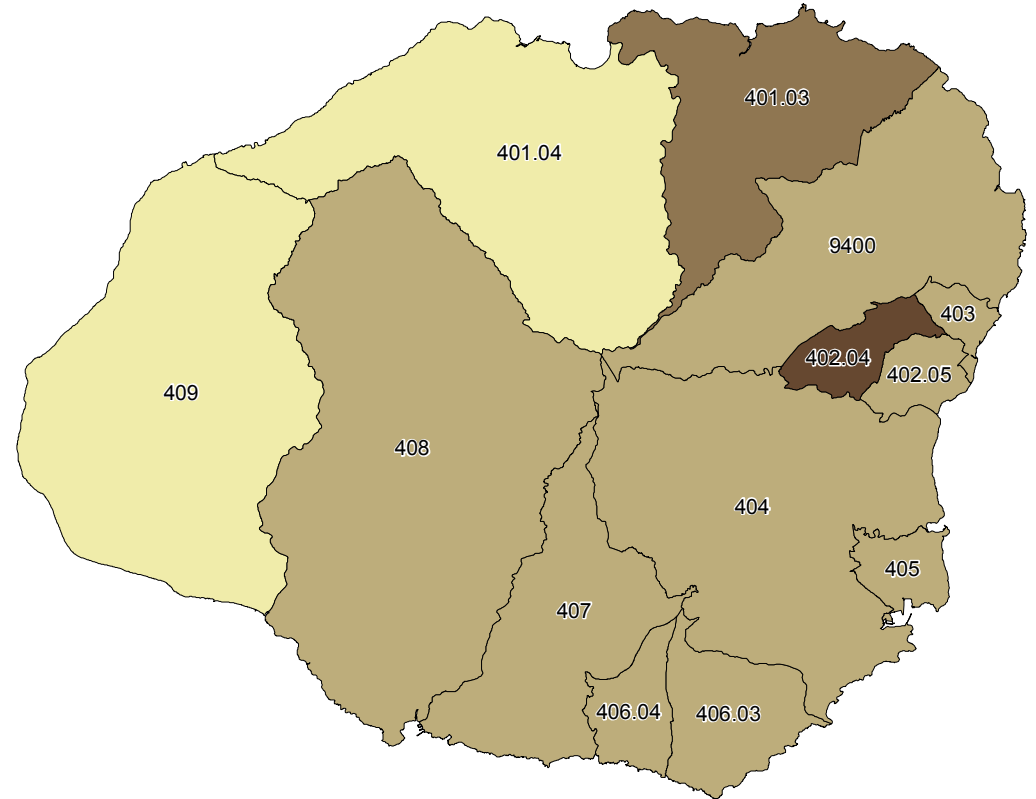

Island of Hawaii Percent of Civilian Labor Force Unemployed by Census Tract 2007-2011 American Community Survey 5-Year Estimates

State Percent Civilian Labor Force Unemployed: 6.4%
Hawaii County Percent Civilian Labor Force Unemployed: 9.2%

This map was produced by the Office of Planning (OP) for planning purposes. It should not be used for boundary interpretations or other spatial analysis beyond the limitations of the data. Information regarding compilation dates and accuracy of the data presented can be obtained from OP.
Map Date: 01/16/13
Map No.: 20130116-14-DK
Source: U.S. Census Bureau, 2007-2011 ACS 5-Year Estimates; extracted by the Hawaii State Data Center, DBEDT.

Note: The labels shown on the map are census tract numbers.

Islands of Kauai and Niihau Percent of Civilian Labor Force Unemployed by Census Tract 2007-2011 American Community Survey 5-Year Estimates

State Percent Civilian Labor Force Unemployed: 6.4%
Kauai County Percent Civilian Labor Force Unemployed: 6.7%

Note: The labels shown on the map are census tract numbers.

Island of Maui Percent of Civilian Labor Force Unemployed by Census Tract 2007-2011 American Community Survey 5-Year Estimates

State Percent Civilian Labor Force Unemployed: 6.4%
 Maui County Percent Civilian Labor Force Unemployed: 8.2%
 Note: The labels shown on the map are census tract numbers.