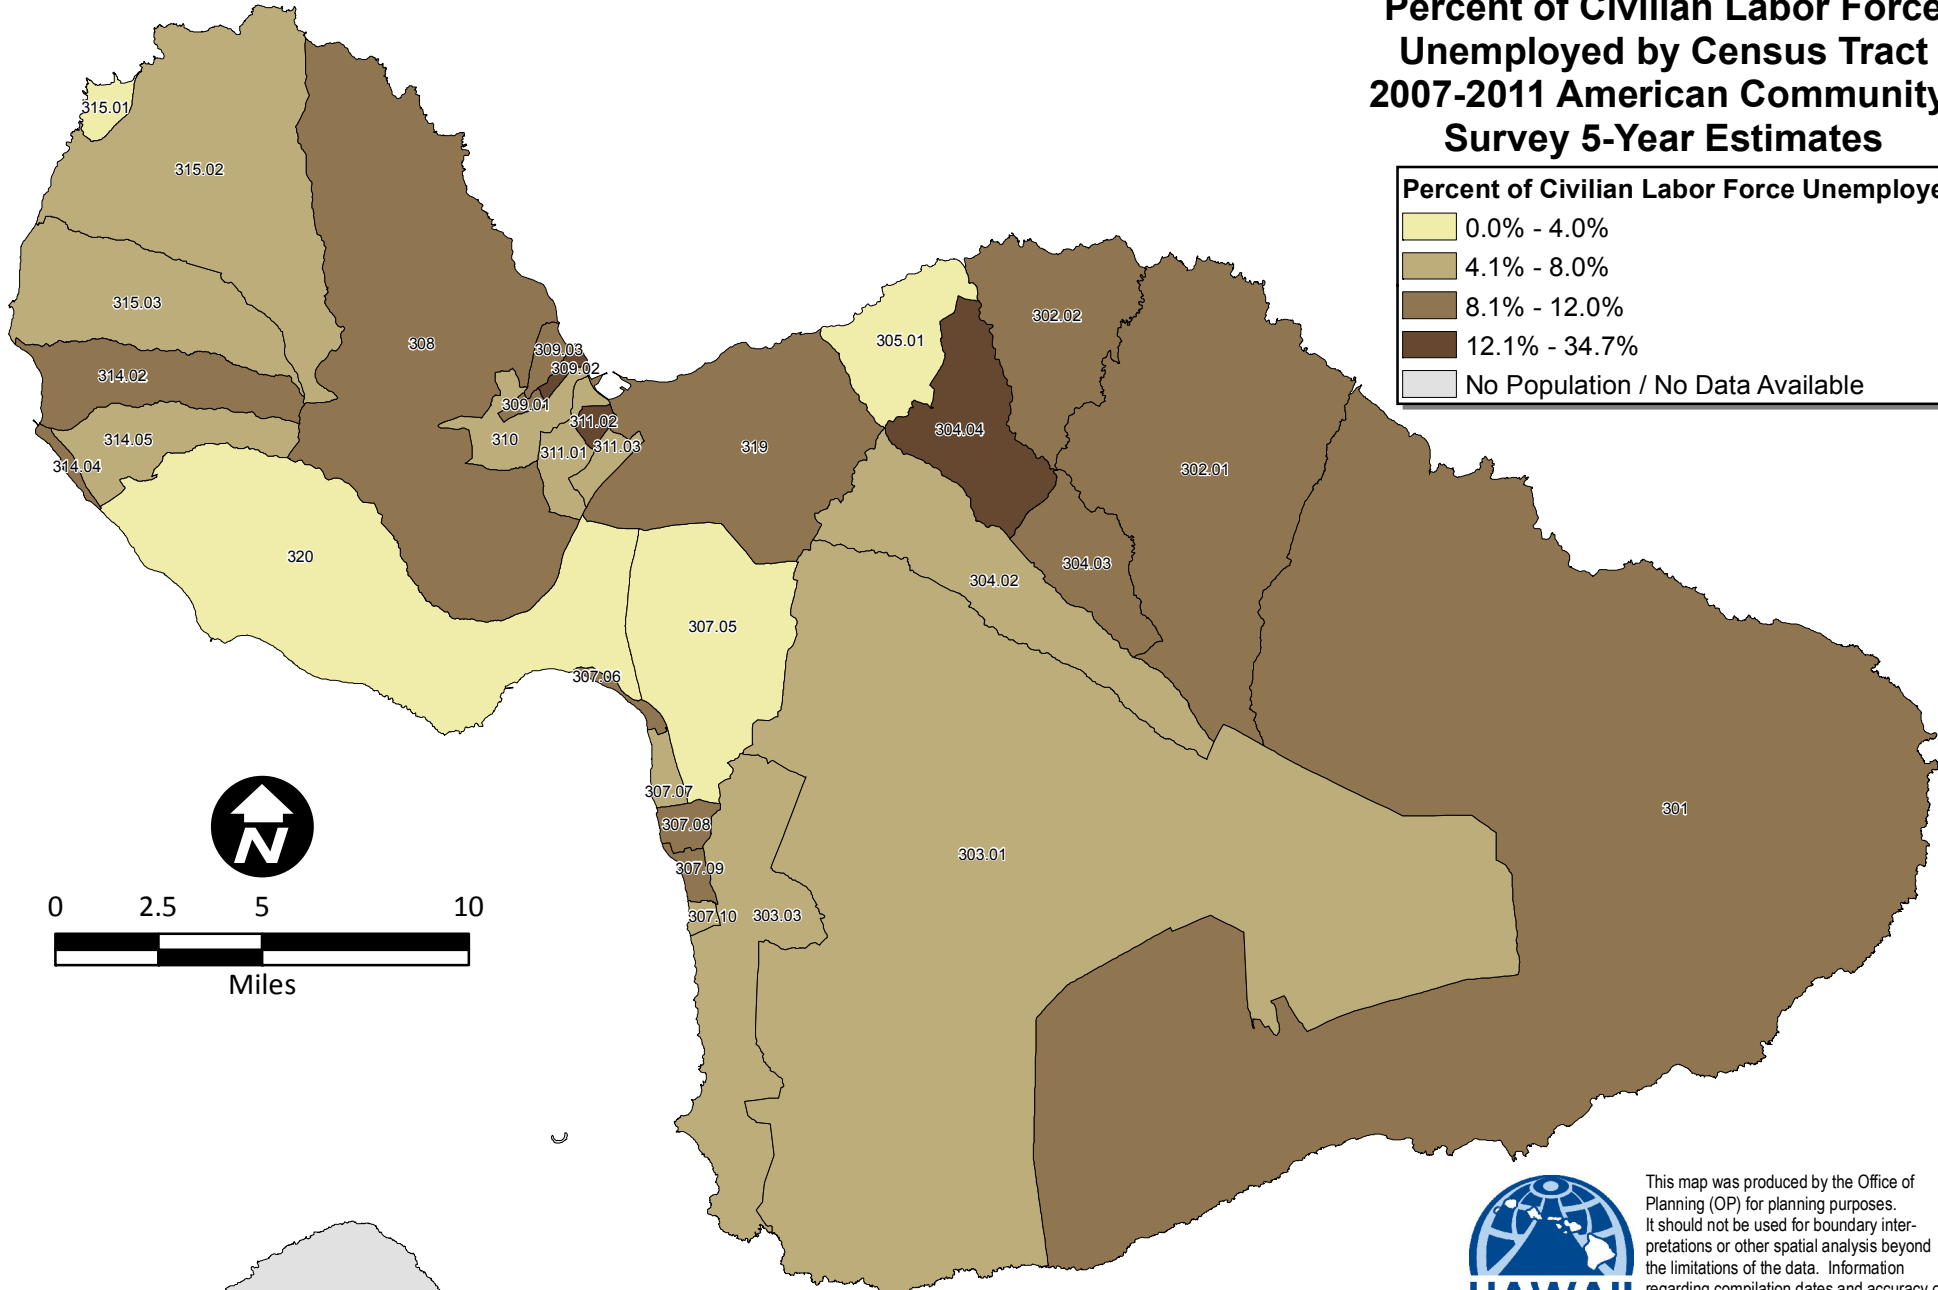

Island of Hawaii Percent of Civilian Labor Force Unemployed by Census Tract 2007-2011 American Community Survey 5-Year Estimates

State Percent Civilian Labor Force Unemployed: 6.4%
Hawaii County Percent Civilian Labor Force Unemployed: 9.2%

Note: The labels shown on the map are census tract numbers.

Islands of Kauai and Niihau Percent of Civilian Labor Force Unemployed by Census Tract 2007-2011 American Community Survey 5-Year Estimates

State Percent Civilian Labor Force Unemployed: 6.4%
Kauai County Percent Civilian Labor Force Unemployed: 6.7%

This map was produced by the Office of Planning (OP) for planning purposes. It should not be used for boundary interpretations or other spatial analysis beyond the limitations of the data. Information regarding compilation dates and accuracy of the data presented can be obtained from OP.
Map Date: 01/16/13
Map No.: 20130116-15-DK
Source: U.S. Census Bureau, 2007-2011 ACS 5-Year Estimates; extracted by the Hawaii State Data Center, DBEDT.

Note: The labels shown on the map are census tract numbers.

Island of Maui Percent of Civilian Labor Force Unemployed by Census Tract 2007-2011 American Community Survey 5-Year Estimates

State Percent Civilian Labor Force Unemployed: 6.4%
 Maui County Percent Civilian Labor Force Unemployed: 8.2%
 Note: The labels shown on the map are census tract numbers.