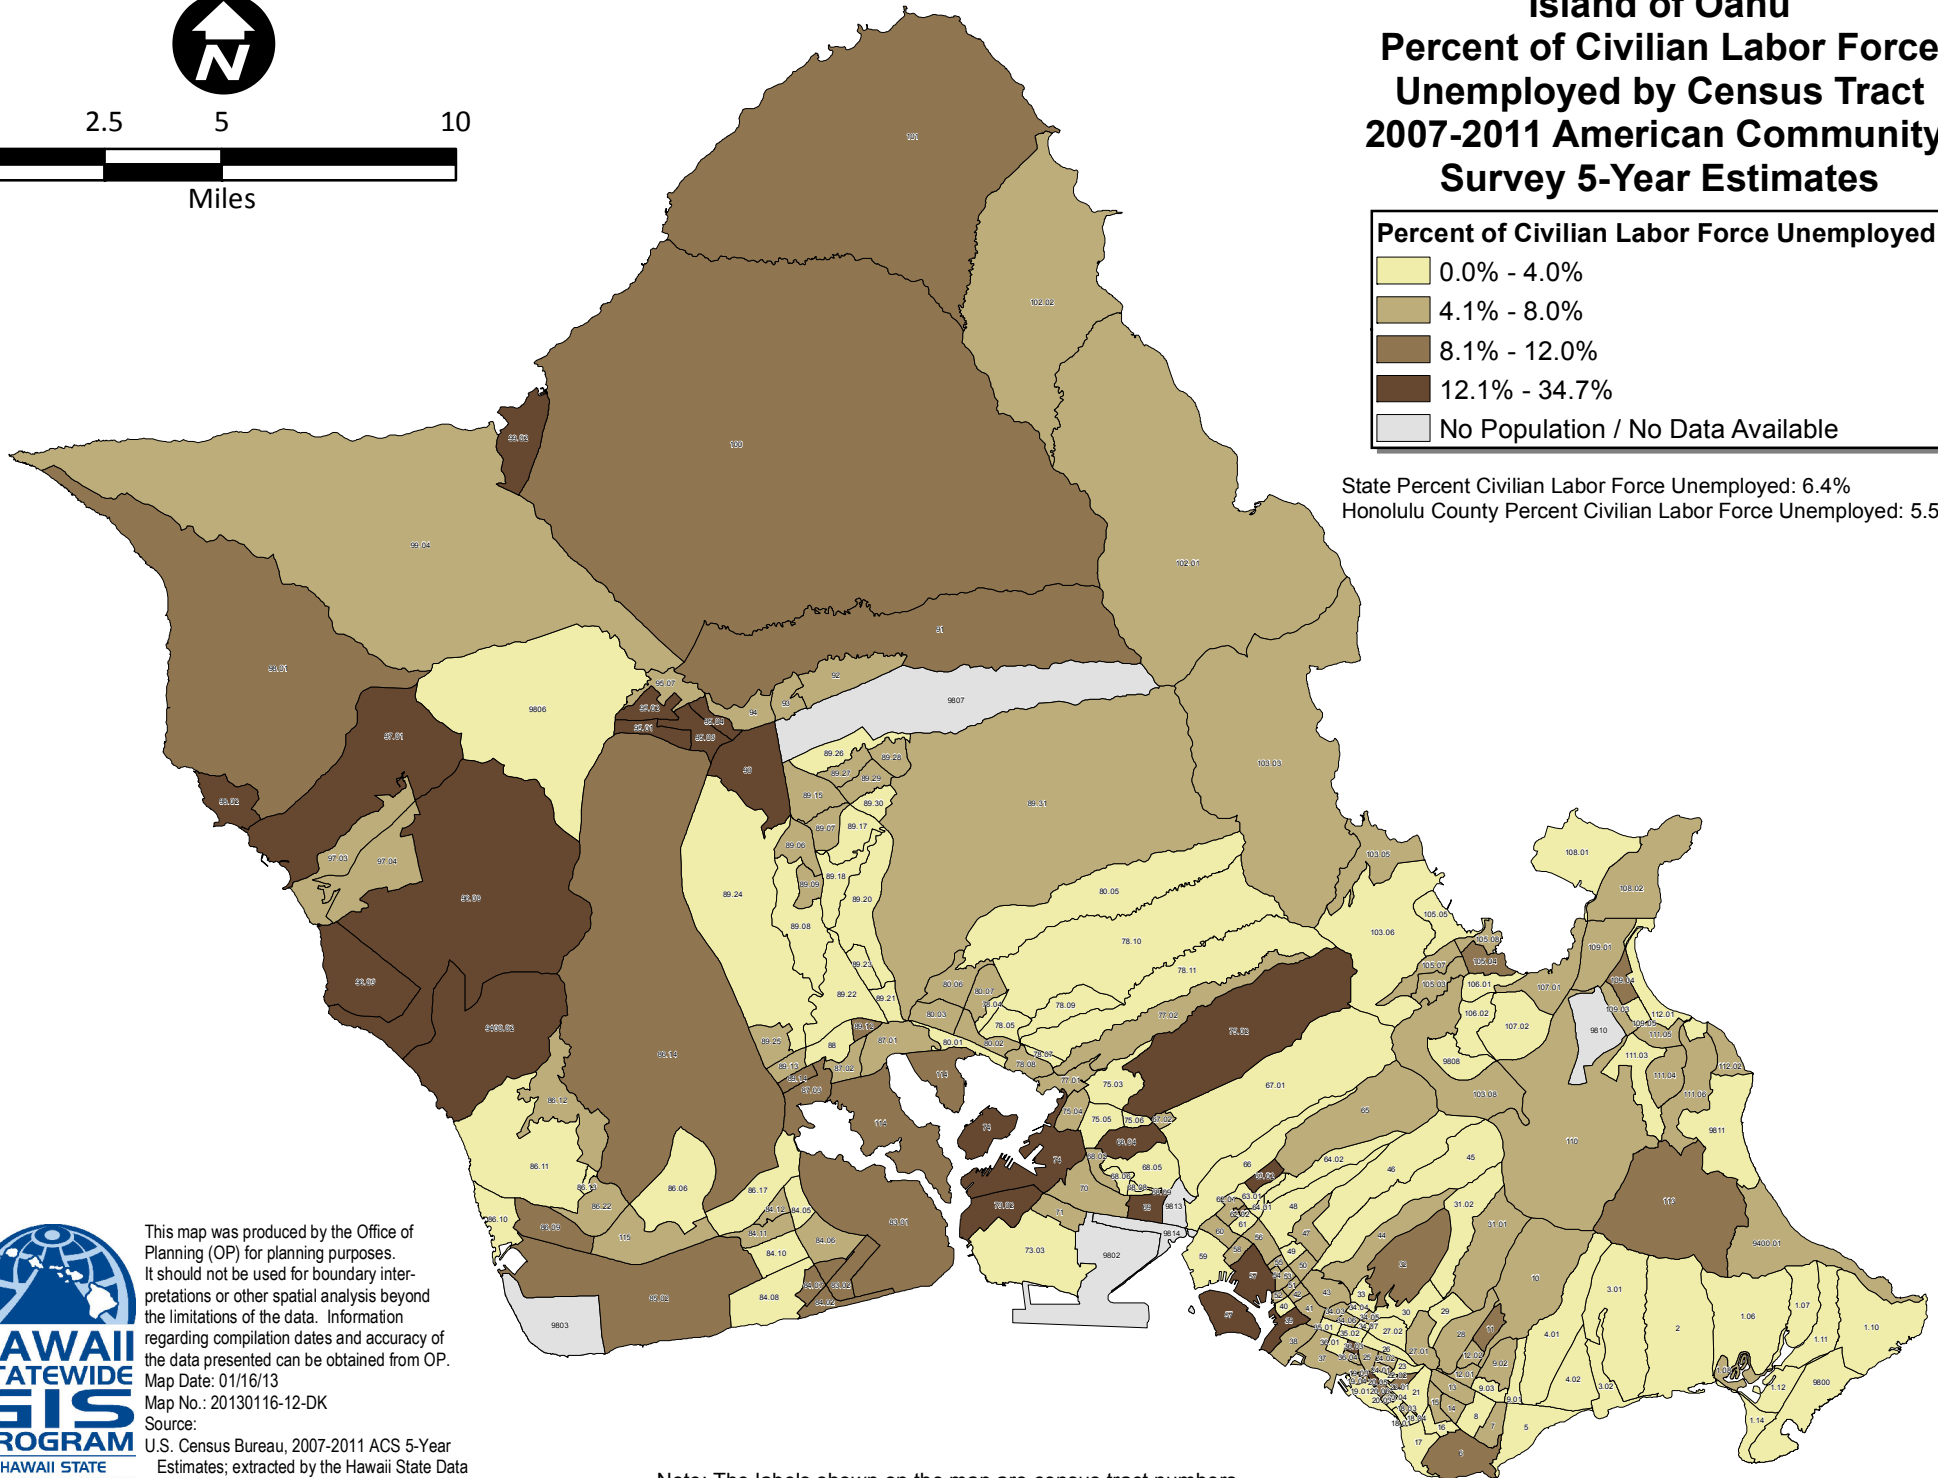

State Percent Civilian Labor Force Unemployed: 6.4%
Honolulu County Percent Civilian Labor Force Unemployed: 5.5%