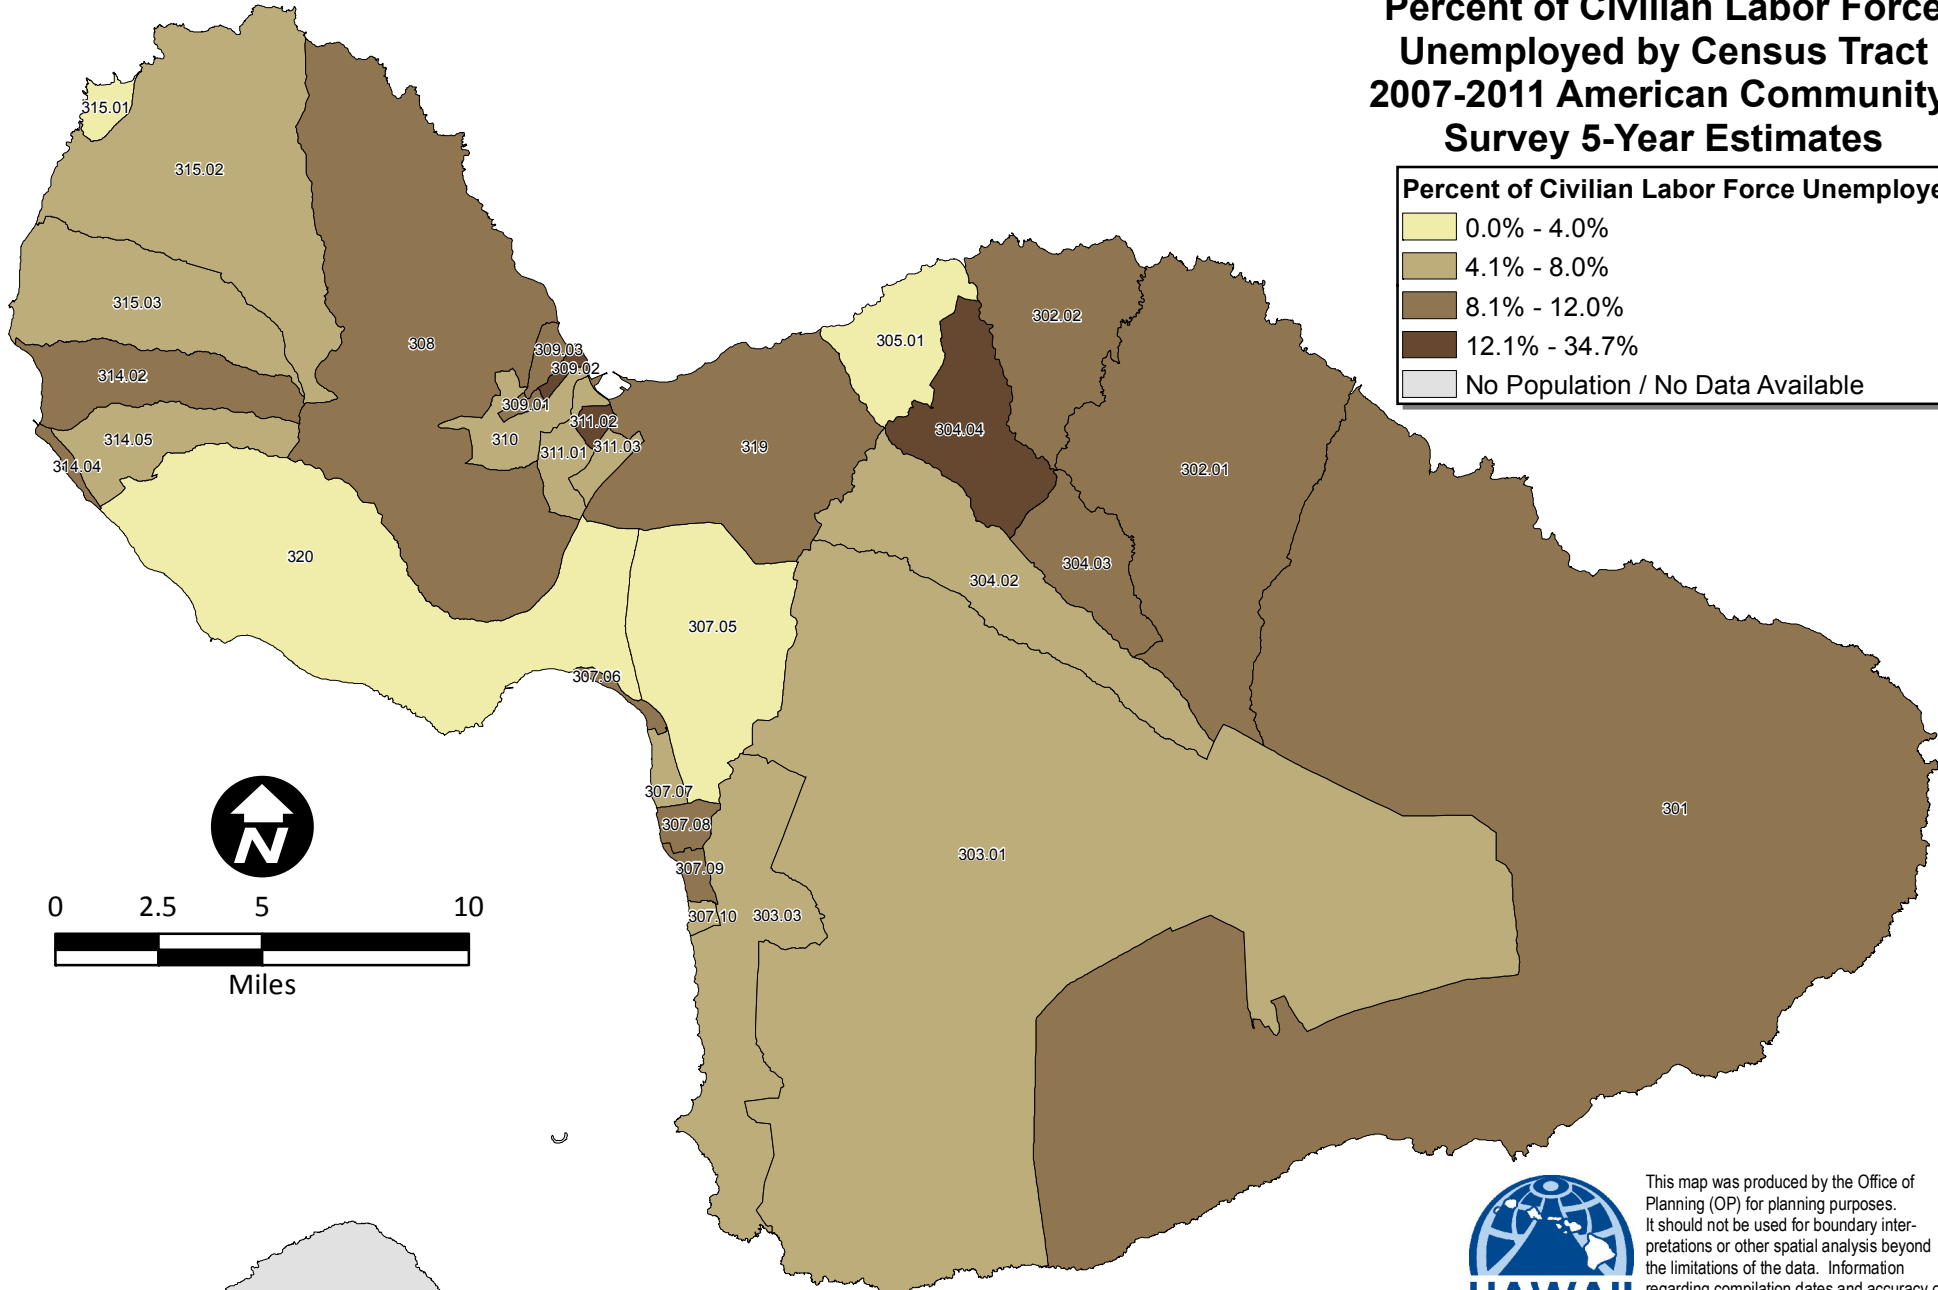

Island of Maui Percent of Civilian Labor Force Unemployed by Census Tract 2007-2011 American Community Survey 5-Year Estimates

State Percent Civilian Labor Force Unemployed: 6.4%
Maui County Percent Civilian Labor Force Unemployed: 8.2%
Note: The labels shown on the map are census tract numbers.