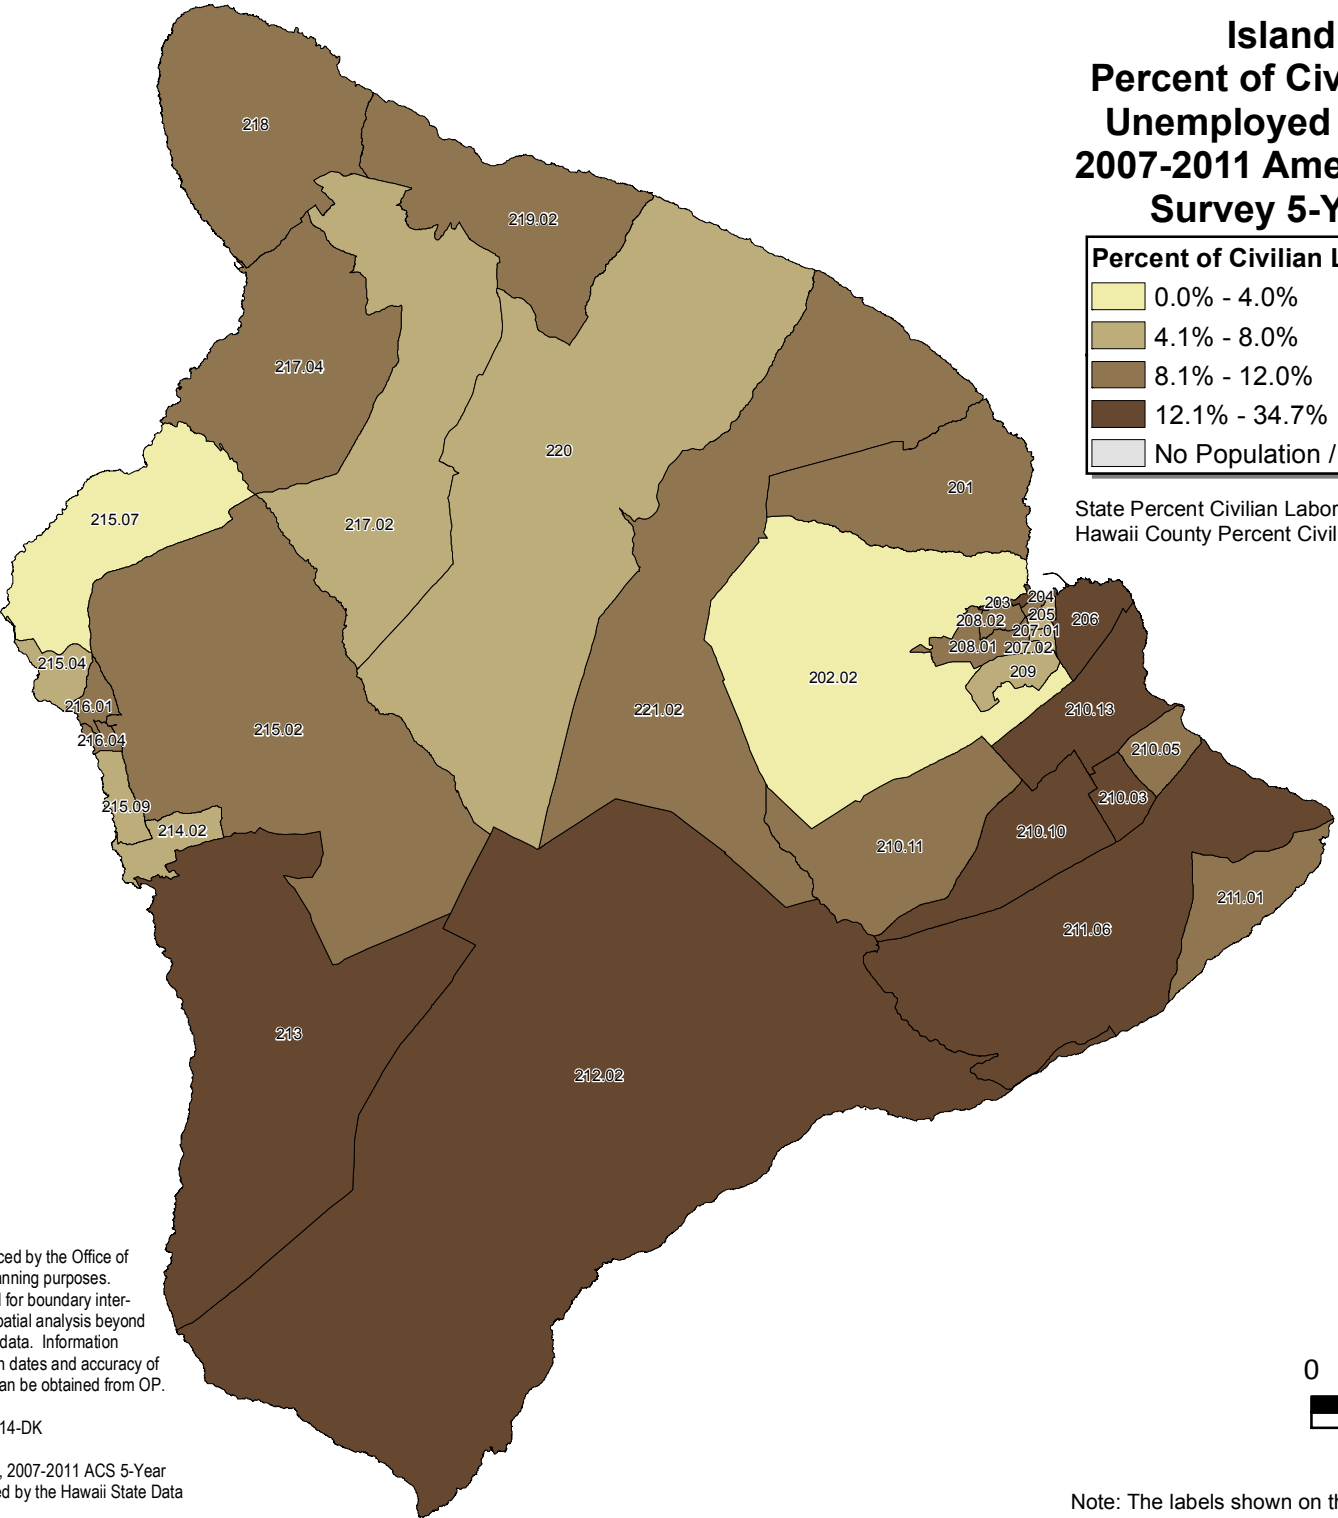

Island of Hawaii Percent of Civilian Labor Force Unemployed by Census Tract 2007-2011 American Community Survey 5-Year Estimates

State Percent Civilian Labor Force Unemployed: 6.4%
Hawaii County Percent Civilian Labor Force Unemployed: 9.2%

This map was produced by the Office of Planning (OP) for planning purposes. It should not be used for boundary interpretations or other spatial analysis beyond the limitations of the data. Information regarding compilation dates and accuracy of the data presented can be obtained from OP.
Map Date: 01/16/13
Map No.: 20130116-14-DK
Source: U.S. Census Bureau, 2007-2011 ACS 5-Year Estimates; extracted by the Hawaii State Data Center, DBEDT.

Note: The labels shown on the map are census tract numbers.

Islands of Kauai and Niihau Percent of Civilian Labor Force Unemployed by Census Tract 2007-2011 American Community Survey 5-Year Estimates

State Percent Civilian Labor Force Unemployed: 6.4%
Kauai County Percent Civilian Labor Force Unemployed: 6.7%