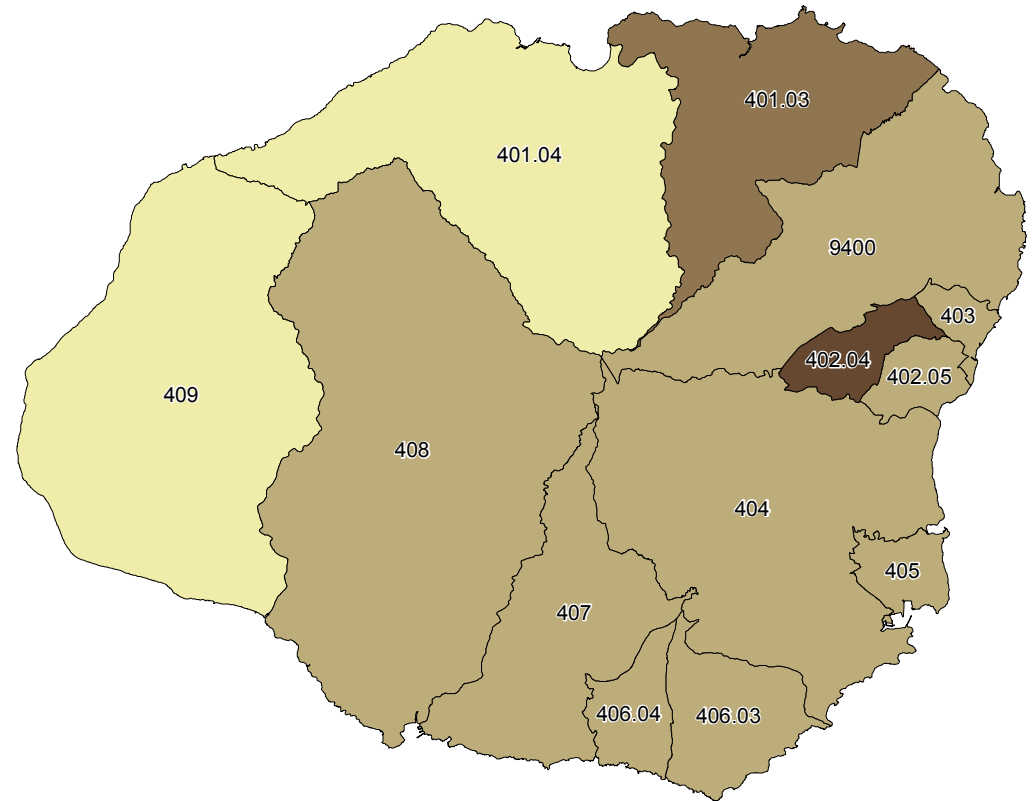

Note: The labels shown on the map are census tract numbers.

## Percent of Civilian Labor Force Unemployed

0.0% - 4.0%

4.1% - 8.0%

8.1% - 12.0%

12.1% - 34.7%

No Population / No Data Available

State Percent Civilian Labor Force Unemployed: 6.4%  
Kauai County Percent Civilian Labor Force Unemployed: 6.7%