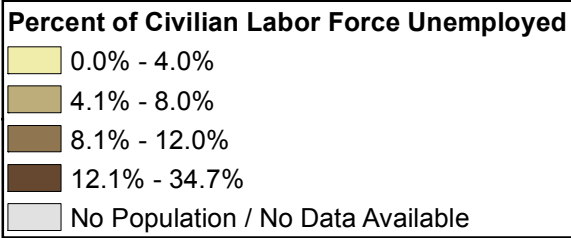

Island of Hawaii Percent of Civilian Labor Force Unemployed by Census Tract 2007-2011 American Community Survey 5-Year Estimates

State Percent Civilian Labor Force Unemployed: 6.4%
Hawaii County Percent Civilian Labor Force Unemployed: 9.2%