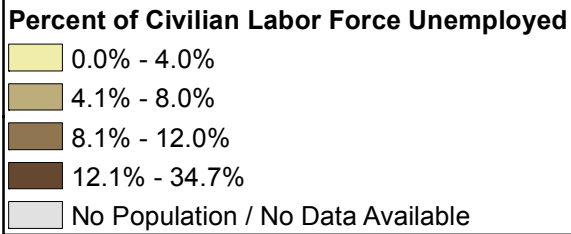

Island of Maui Percent of Civilian Labor Force Unemployed by Census Tract 2007-2011 American Community Survey 5-Year Estimates

State Percent Civilian Labor Force Unemployed: 6.4%
Maui County Percent Civilian Labor Force Unemployed: 8.2%
Note: The labels shown on the map are census tract numbers.