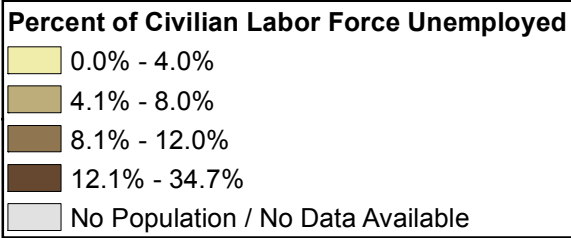

# Island of Hawaii Percent of Civilian Labor Force Unemployed by Census Tract 2007-2011 American Community Survey 5-Year Estimates

State Percent Civilian Labor Force Unemployed: 6.4%  
Hawaii County Percent Civilian Labor Force Unemployed: 9.2%