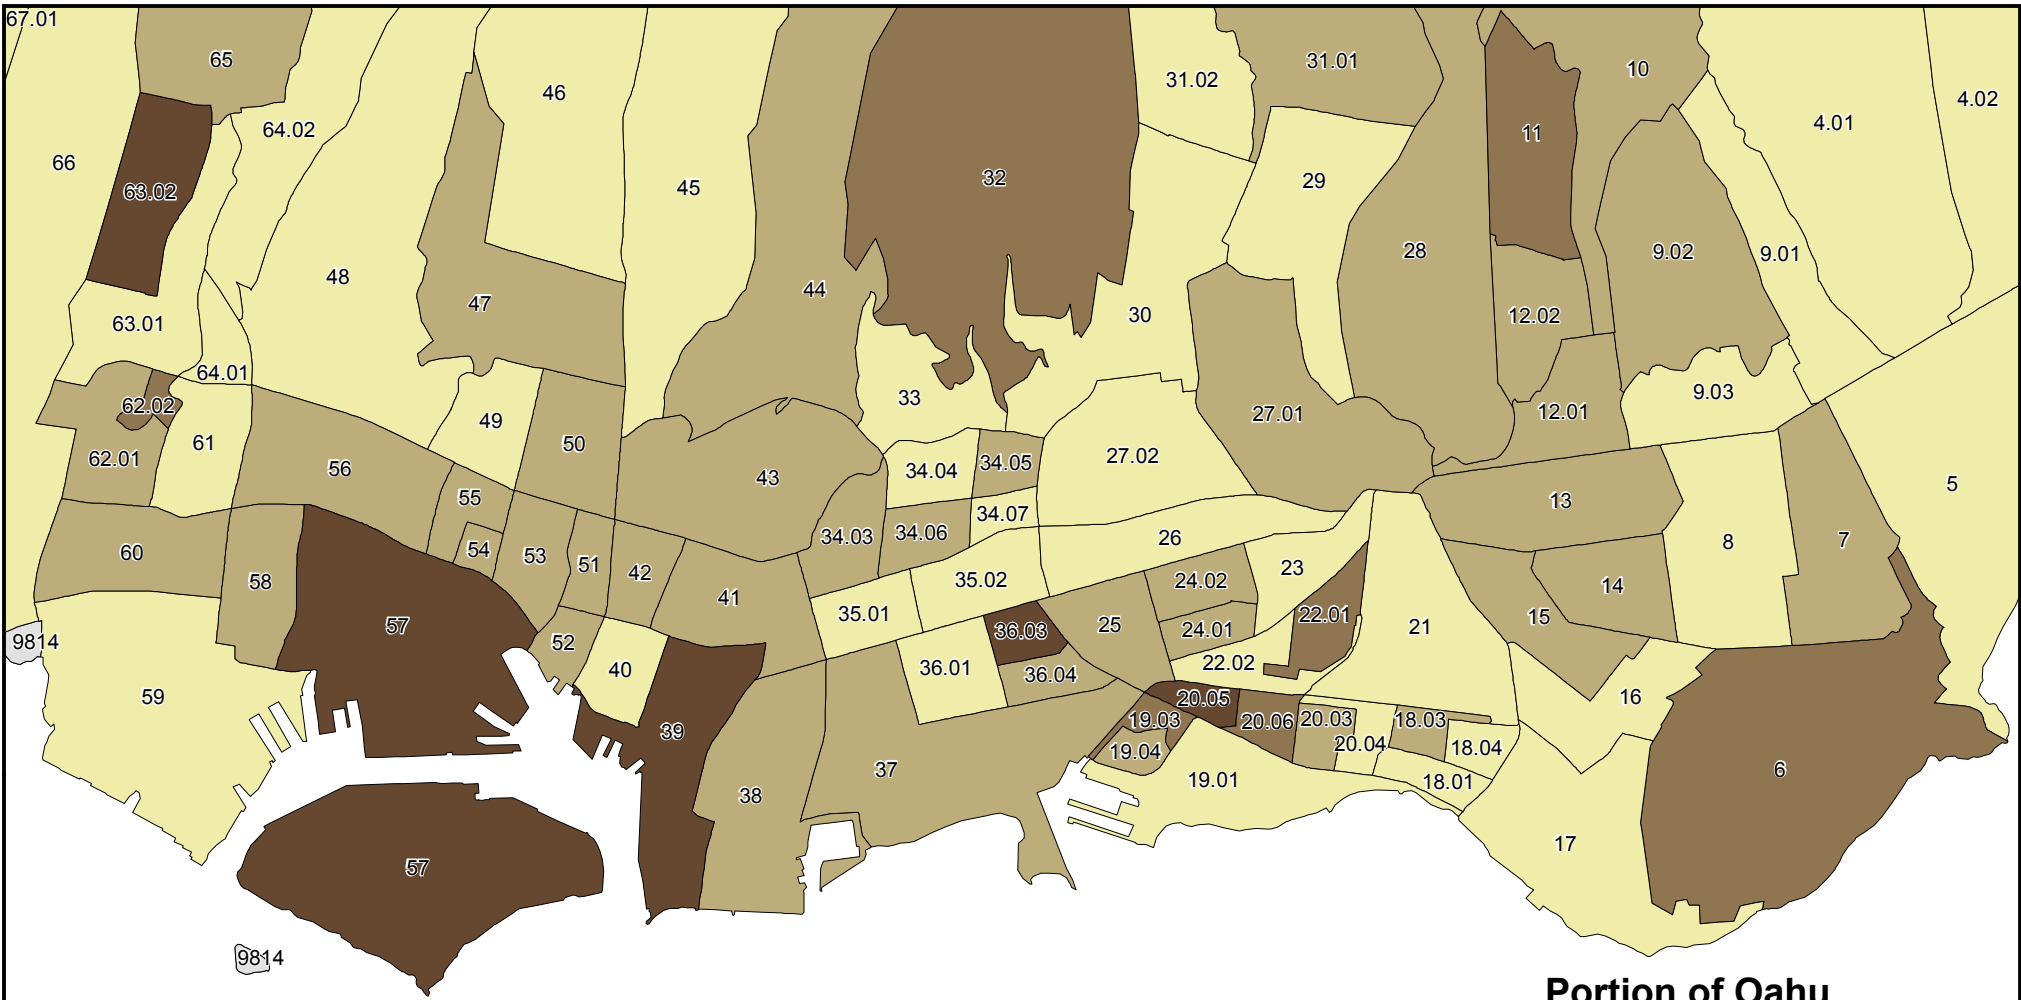

Portion of Oahu Percent of Civilian Labor Force Unemployed by Census Tract 2007-2011 American Community Survey 5-Year Estimates

State Percent Civilian Labor Force Unemployed: 6.4%
Honolulu County Percent Civilian Labor Force Unemployed: 5.5%
Note: The labels shown on the map are census tract numbers.

This map was produced by the Office of Planning (OP) for planning purposes. It should not be used for boundary interpretations or other spatial analysis beyond the limitations of the data. Information regarding compilation dates and accuracy of the data presented can be obtained from OP.
Map Date: 01/16/13
Map No.: 20130116-13-DK
Source:
U.S. Census Bureau, 2007-2011 ACS 5-Year Estimates; extracted by the Hawaii State Data Center, DBEDT.