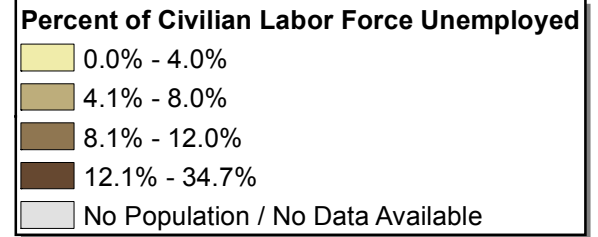

Island of Oahu Percent of Civilian Labor Force Unemployed by Census Tract 2007-2011 American Community Survey 5-Year Estimates