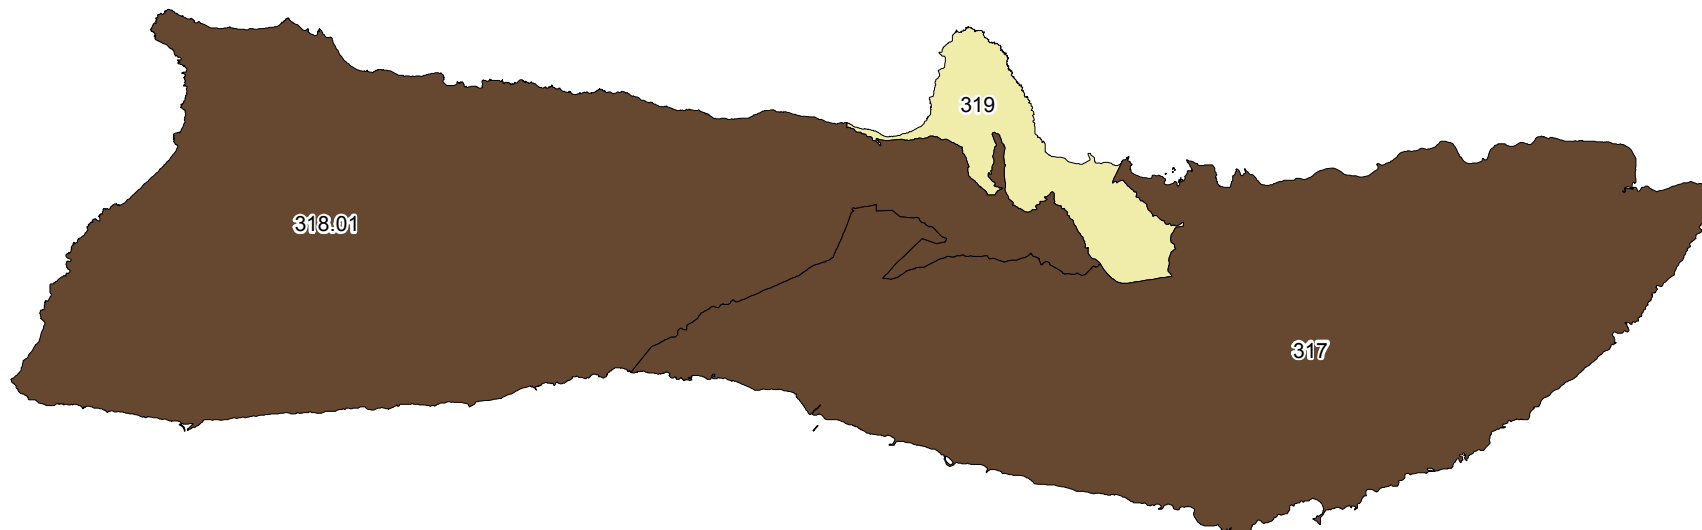

**Islands of Molokai and Lanai
Percent of Civilian Labor Force
Unemployed by Census Tract
2007-2011 American Community
Survey 5-Year Estimates**