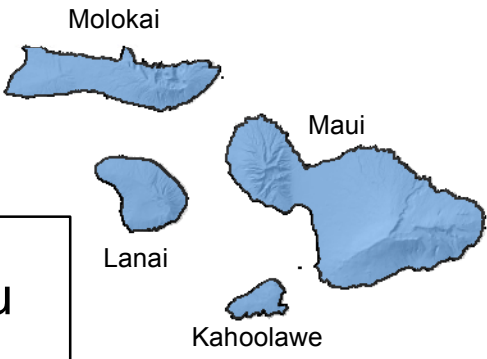

113th U.S. Congressional Districts State of Hawaii (2011)

Niihau

Kauai

Oahu

- Congressional District 1
- Congressional District 2

This map was produced by the Office of Planning (OP) for planning purposes. It should not be used for boundary interpretations or other spatial analysis beyond the limitations of the data. Information regarding compilation dates and accuracy of the data presented can be obtained from OP.
 Map No.: 20131125-02-DK
 Map Date: 11/25/13
 Sources:
 U.S. Congressional Districts: State of Hawaii Office of Elections, 2011.

Molokai

Maui

Lanai

Kahoolawe

Island of Oahu

Hawaii