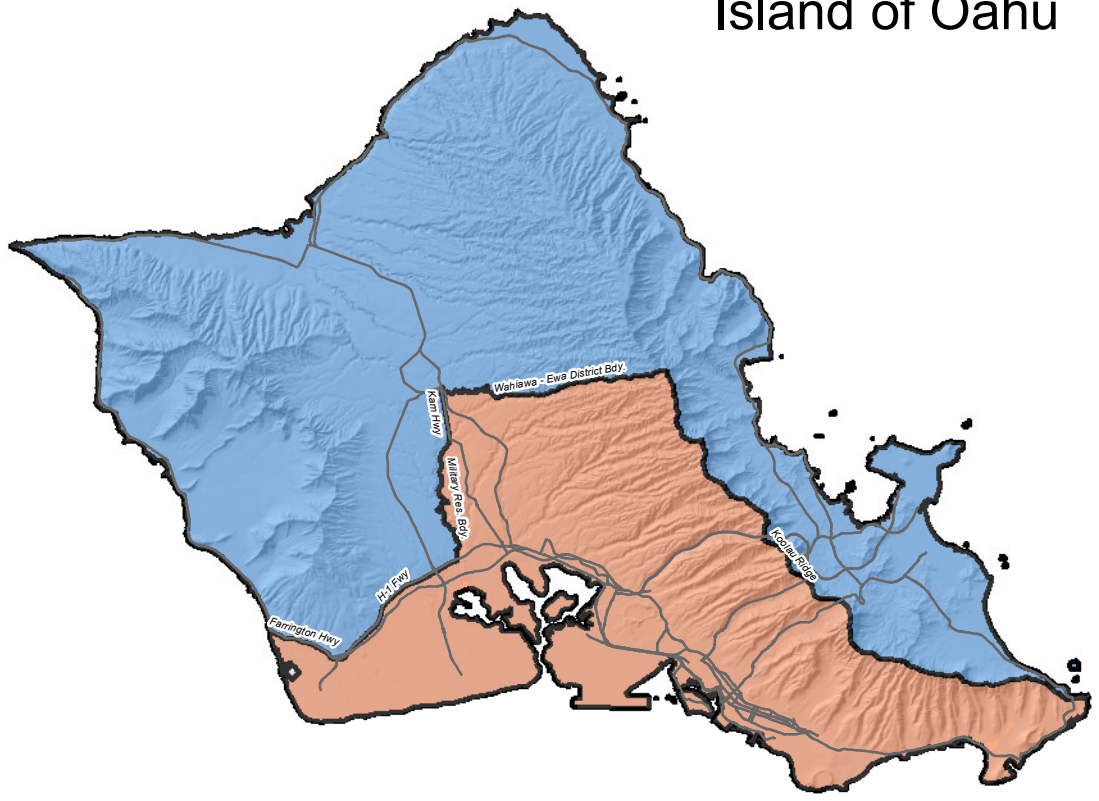

113th U.S. Congressional Districts State of Hawaii (2011)

Niihau

Kauai

Oahu

- Congressional District 1
- Congressional District 2

This map was produced by the Office of Planning (OP) for planning purposes. It should not be used for boundary interpretations or other spatial analysis beyond the limitations of the data. Information regarding compilation dates and accuracy of the data presented can be obtained from OP.
 Map No.: 20131125-02-DK
 Map Date: 11/25/13
 Sources:
 U.S. Congressional Districts: State of Hawaii Office of Elections, 2011.

Molokai

Maui

Lanai

Kahoolawe

Island of Oahu

Hawaii