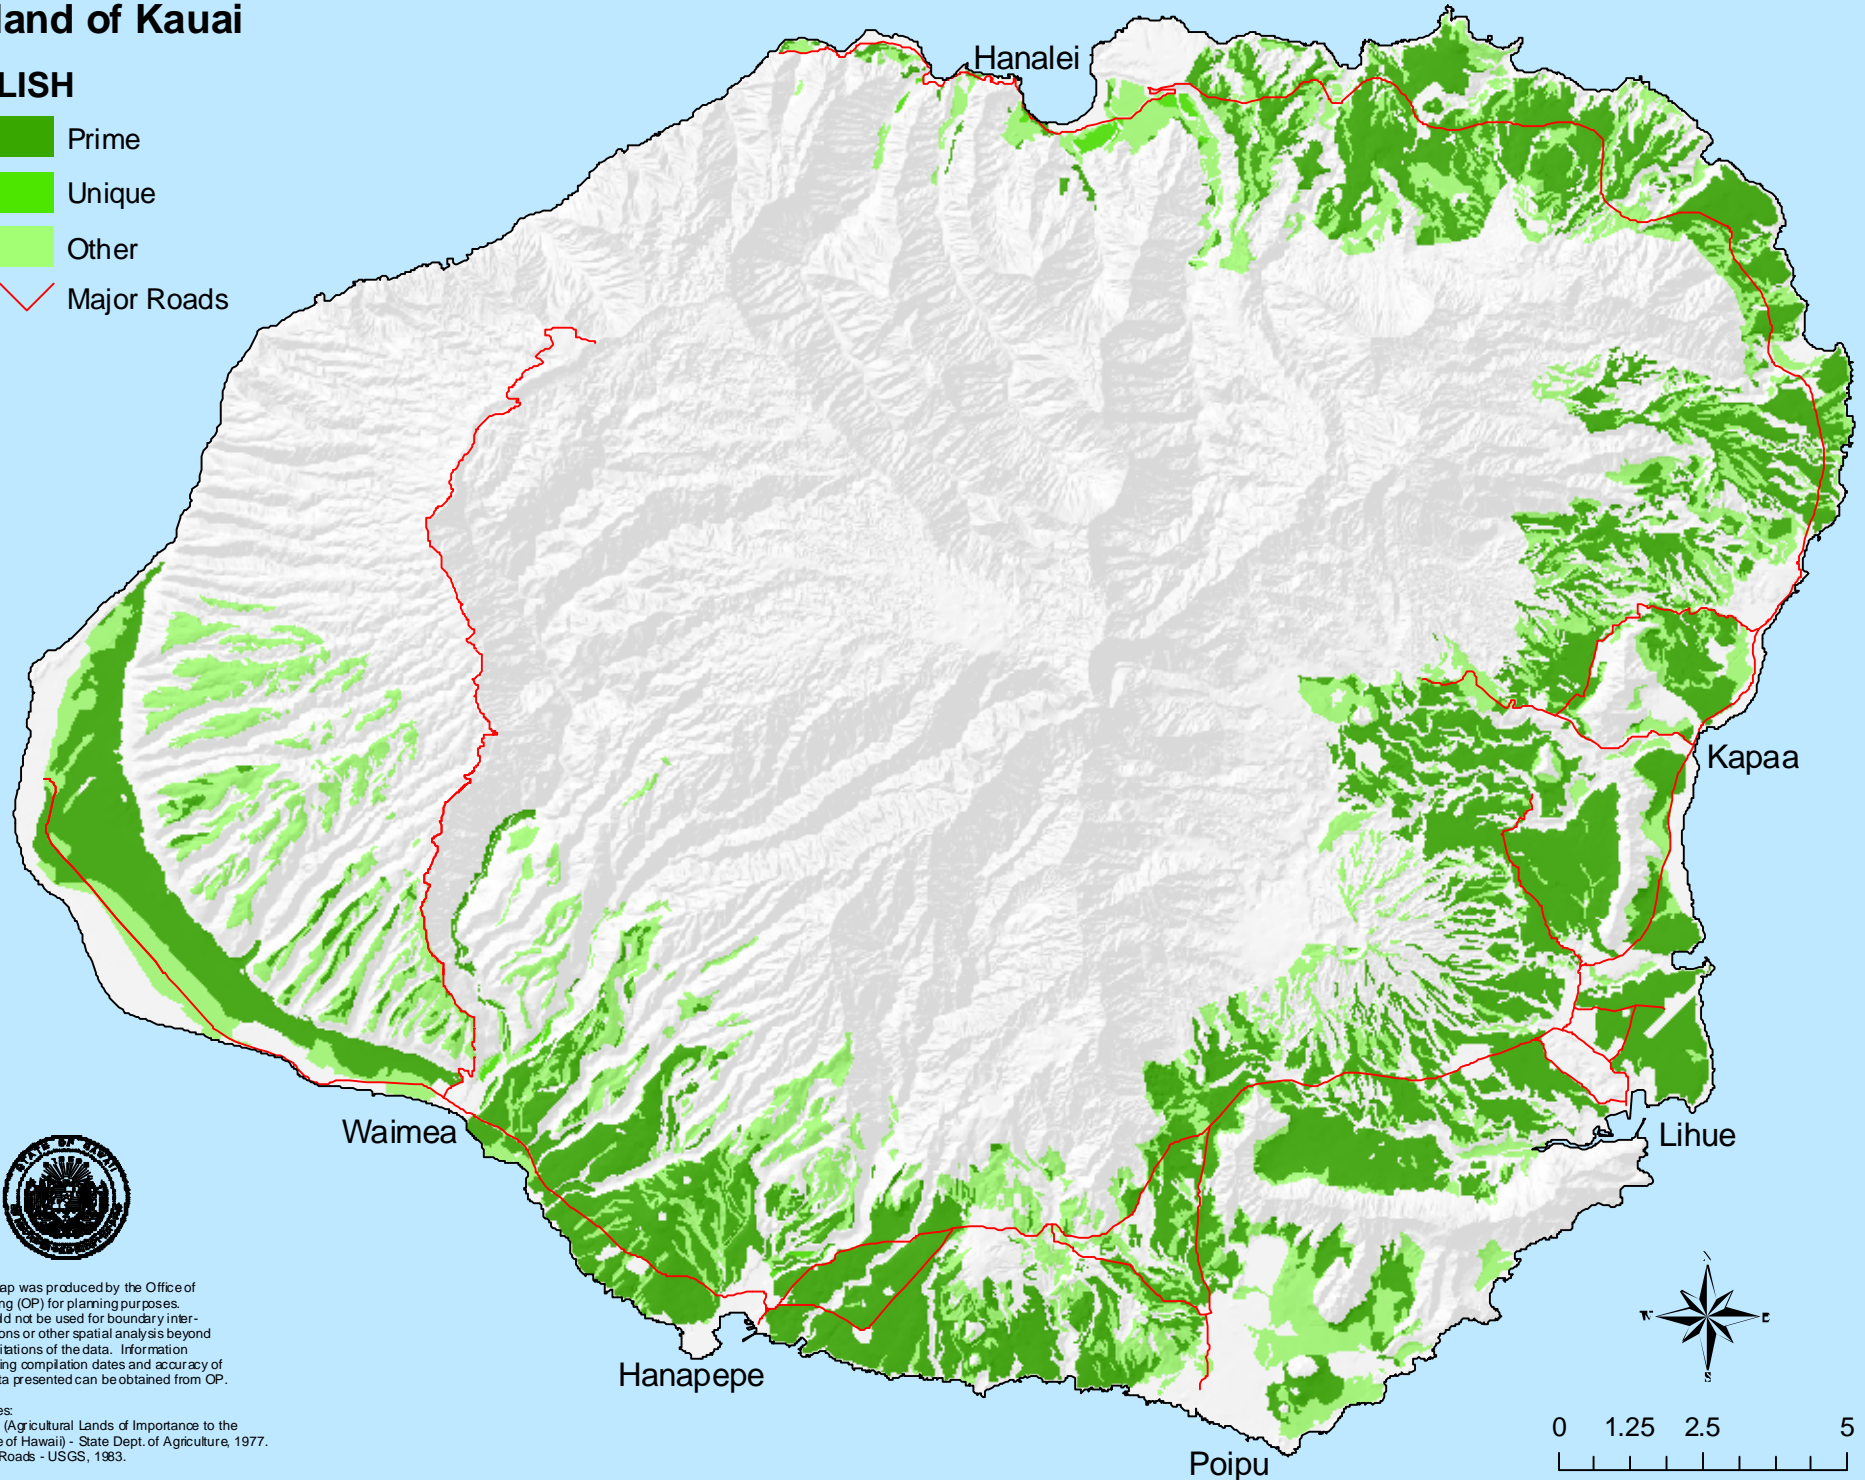

Island of Kauai

ALISH

- Prime
- Unique
- Other
- Major Roads

Sources:
ALISH (Agricultural Lands of Importance to the State of Hawaii) - State Dept. of Agriculture, 1977.
Major Roads - USGS, 1983.