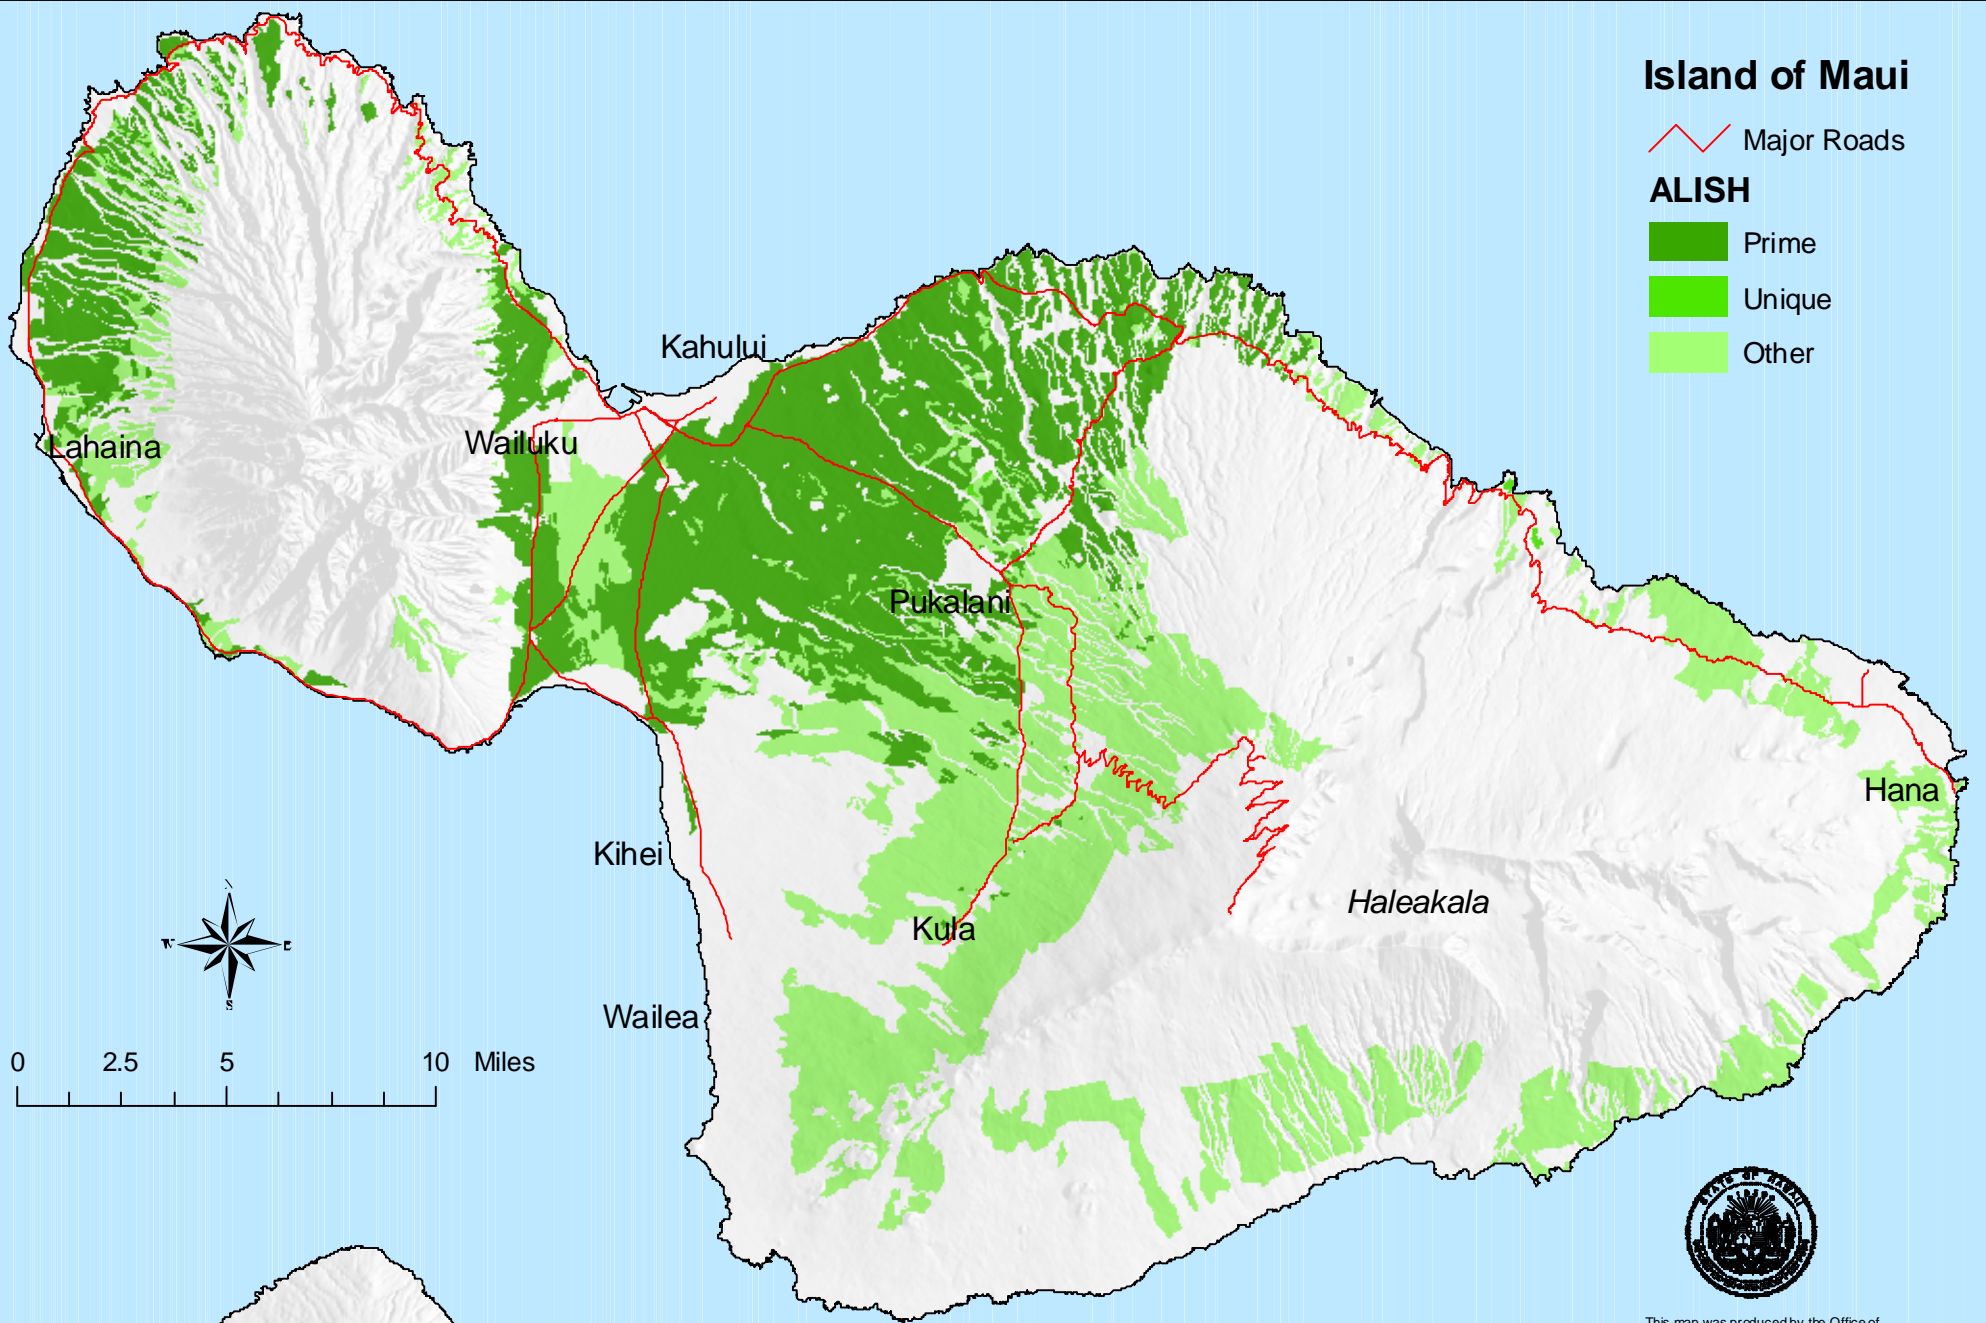

Island of Maui

 Major Roads

ALISH

-  Prime
-  Unique
-  Other

0 2.5 5 10 Miles

This map was produced by the Office of Planning (OP) for planning purposes. It should not be used for boundary interpretations or other spatial analysis beyond the limitations of the data. Information regarding compilation dates and accuracy of the data presented can be obtained from OP.

Sources:
ALISH (Agricultural Lands of Importance to the State of Hawaii) - State Dept. of Agriculture, 1977.
Major Roads - USGS, 1983.