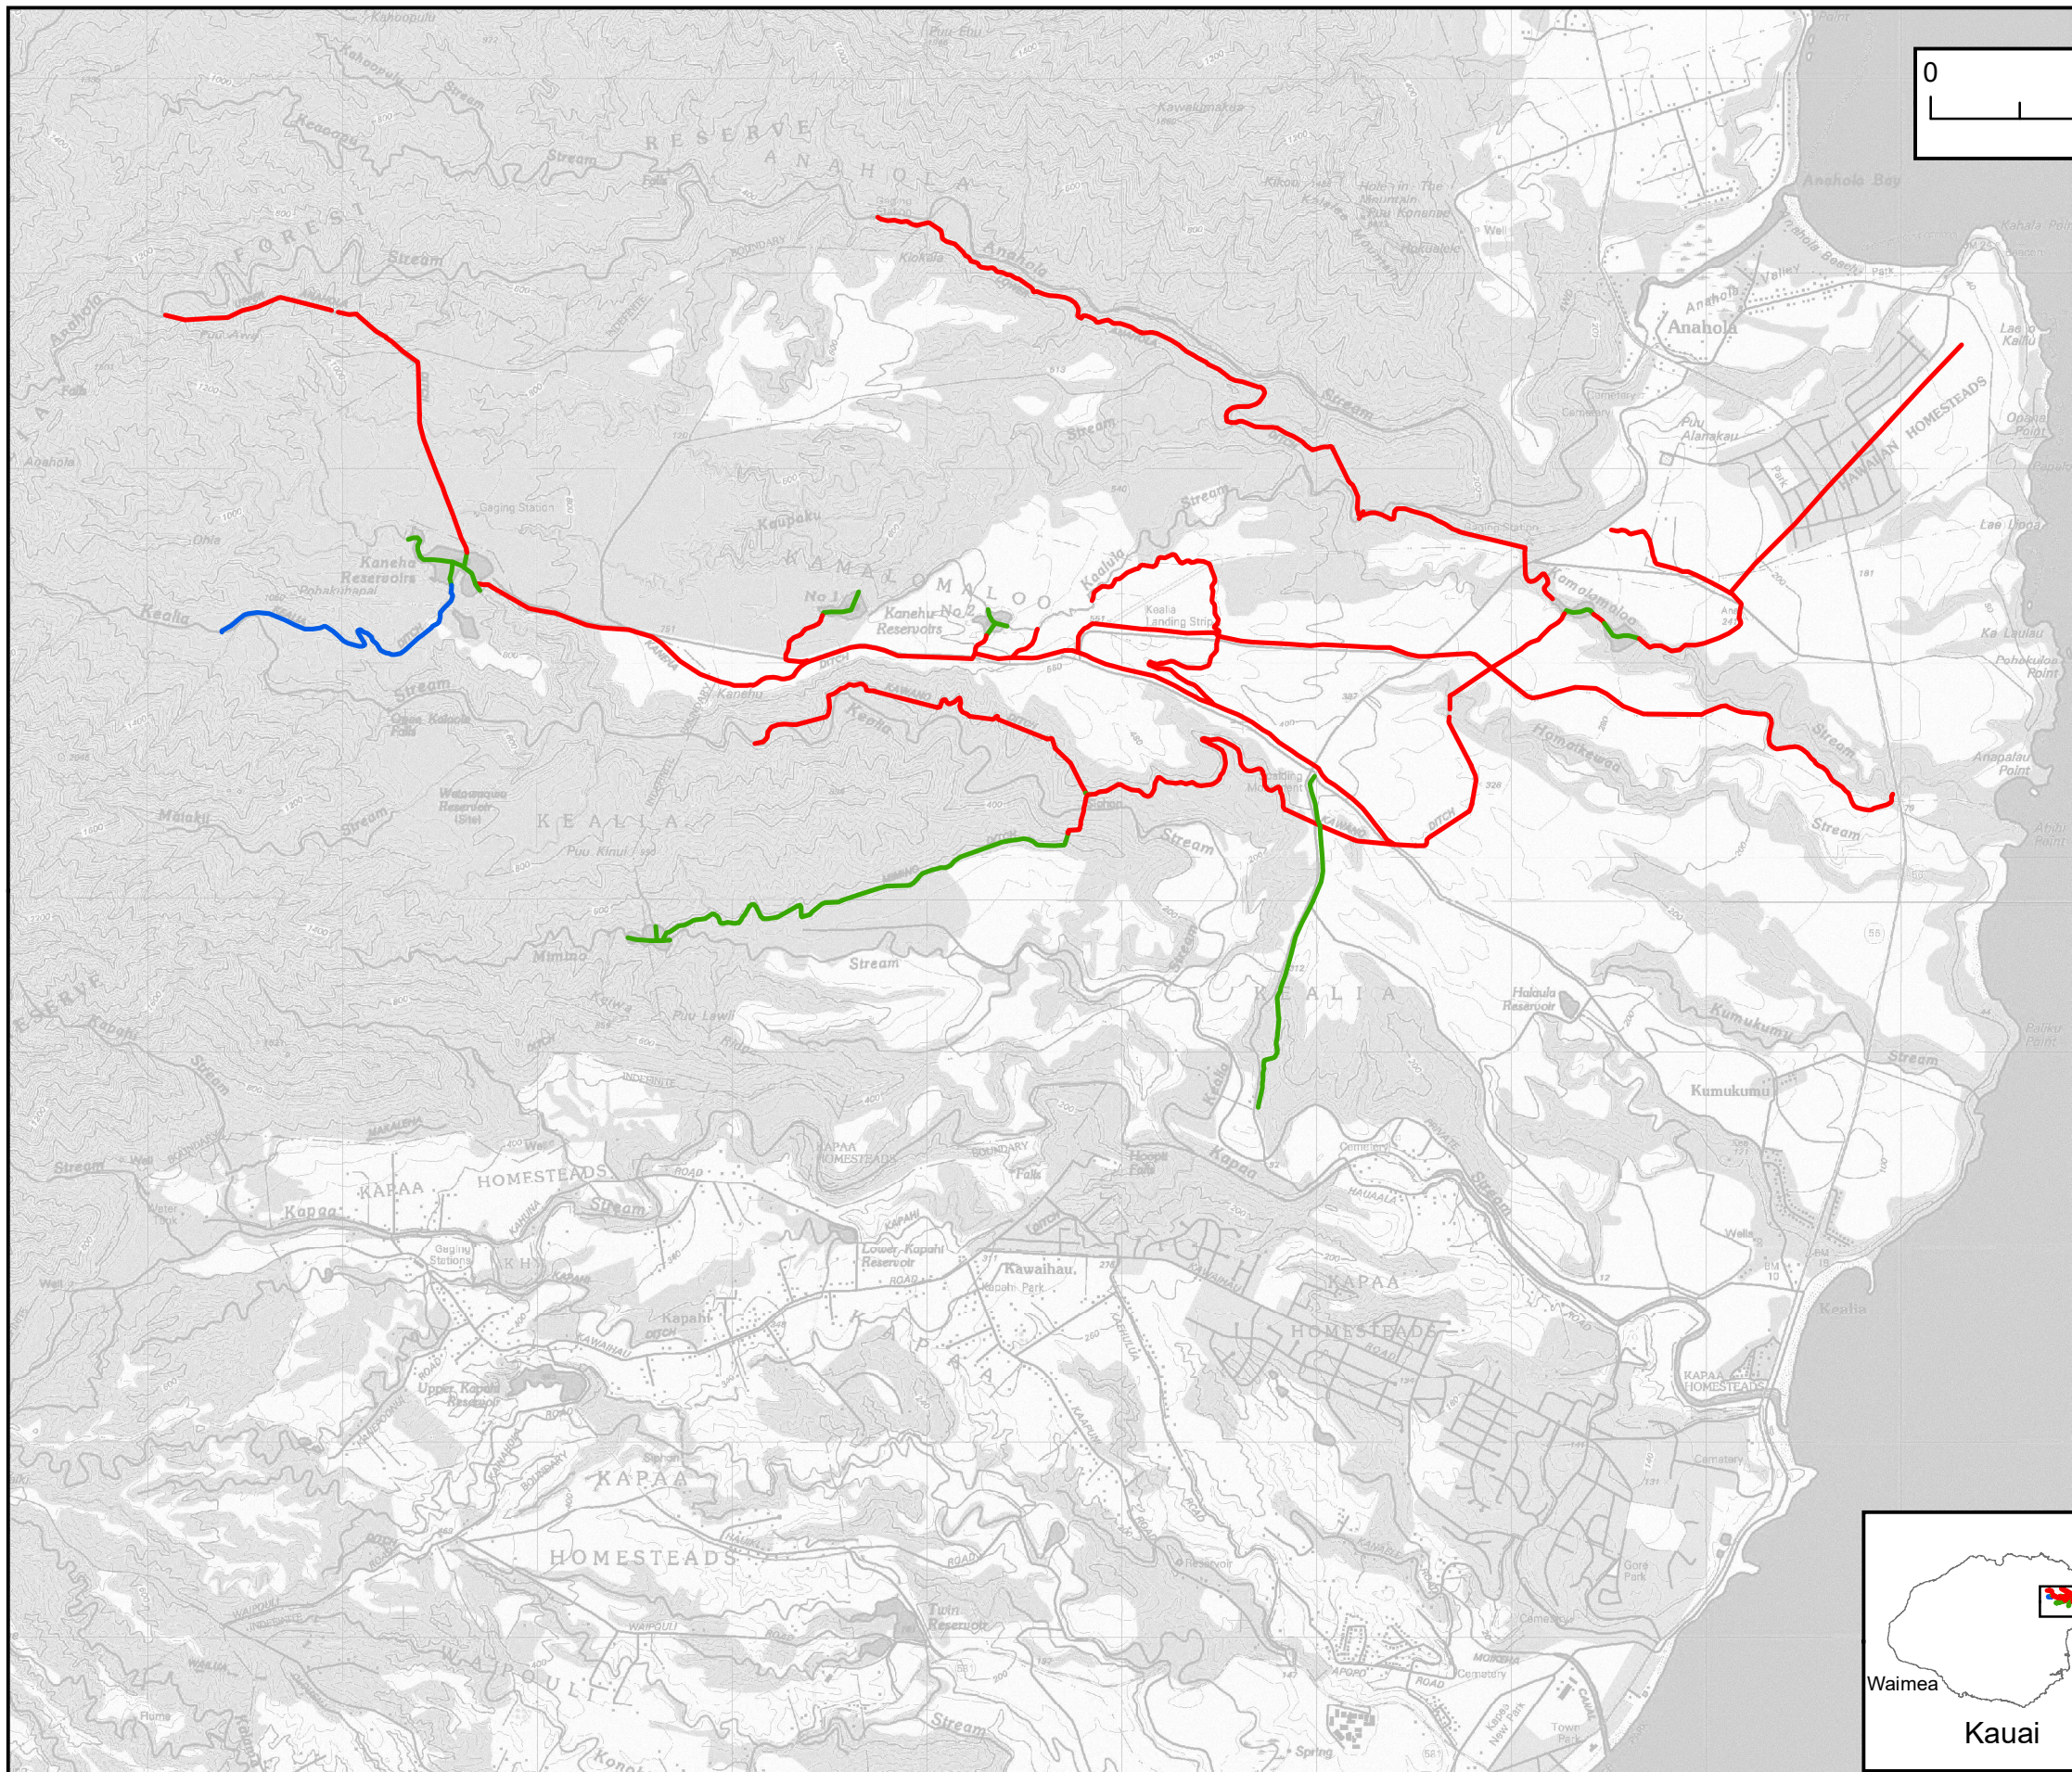

Island of Kauai, Hawaii (November, 2019)

Legend

System Components

- Active
- Inactive
- Unknown

Hawaii State Department of Agriculture	
System Status	
Porter - Kalihiwai	
Irrigation Subsystem	
Data Provided By State of Hawaii, DLNR Commission on Water Resource Management	
Island of Kauai, Hawaii (November, 2019)	

Legend

System Components

- Active
- Inactive
- Unknown

Hawaii State Department of Agriculture	
System Status	
Anahola Ditch	
Irrigation Subsystem	
Data Provided By State of Hawaii, DLNR Commission on Water Resource Management	
Island of Kauai, Hawaii (November, 2019)	