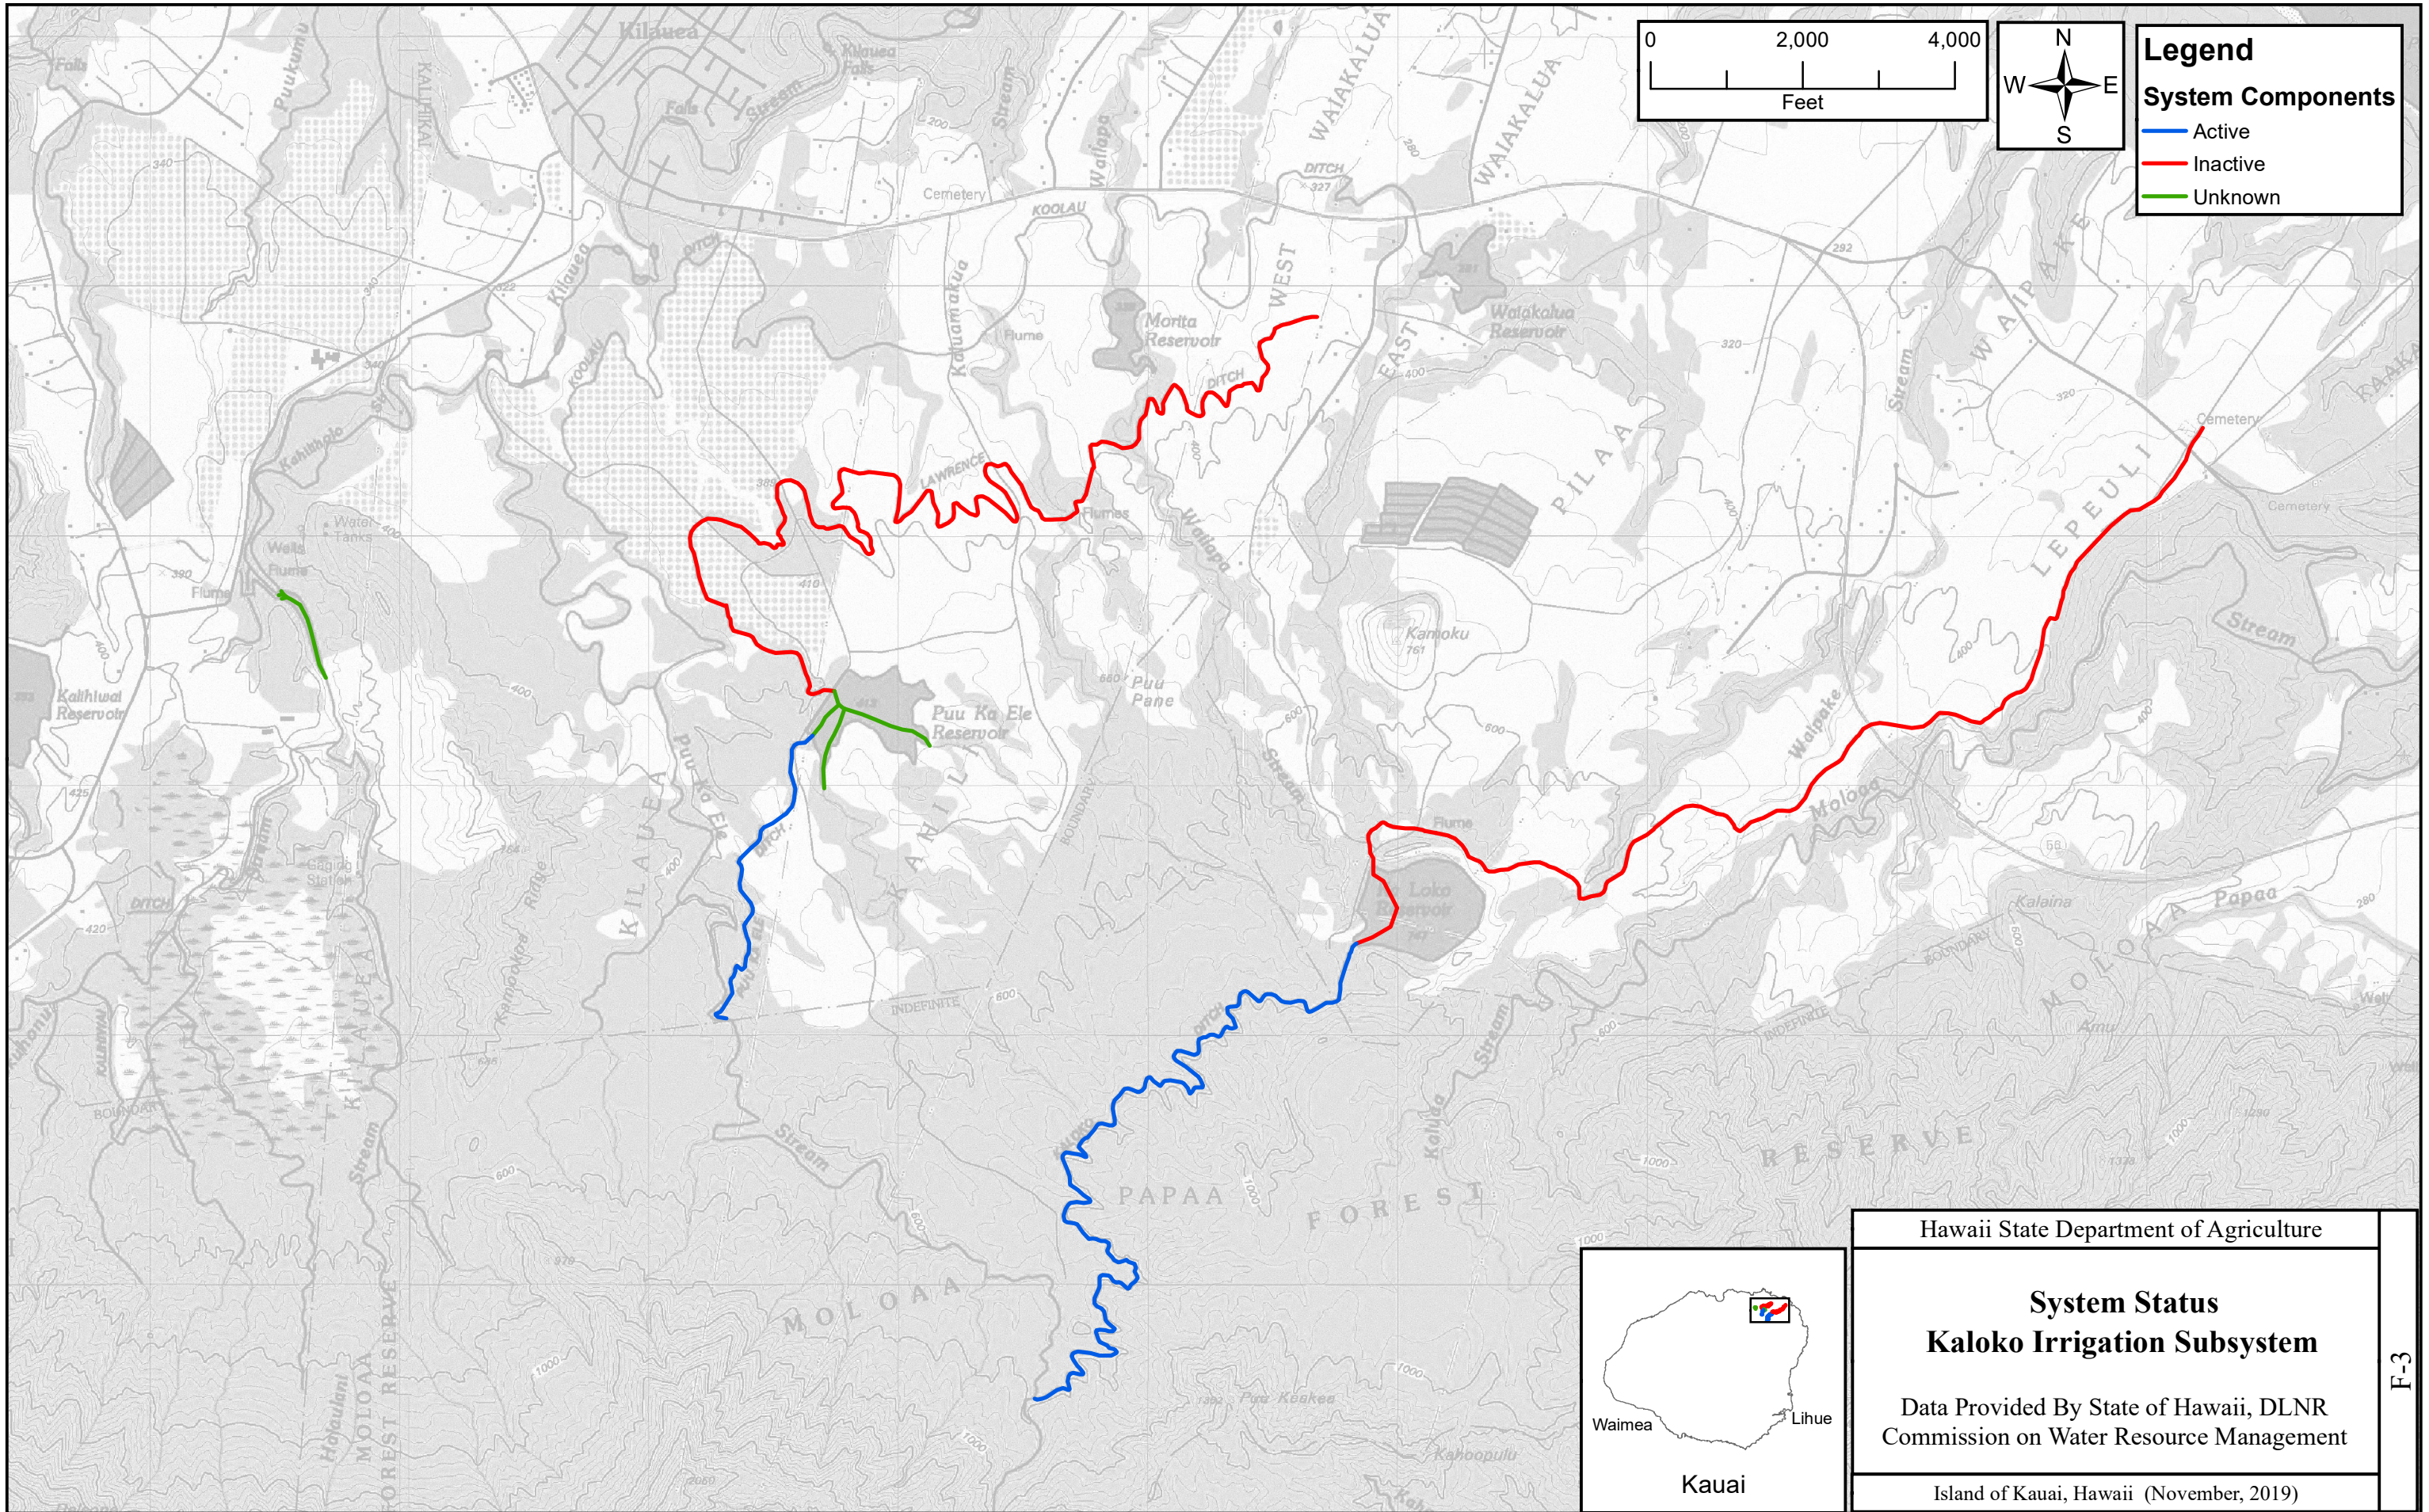

Legend

System Components

- Active
- Inactive
- Unknown

Hawaii State Department of Agriculture	
System Status Kekaha Irrigation System	
Data Provided By State of Hawaii, DLNR Commission on Water Resource Management	
Island of Kauai, Hawaii (November, 2019)	

F-1

Legend

System Components

- Active
- Inactive
- Unknown

Hawaii State Department of Agriculture	
System Status	
Kaloko Irrigation Subsystem	
Data Provided By State of Hawaii, DLNR Commission on Water Resource Management	
Island of Kauai, Hawaii (November, 2019)	