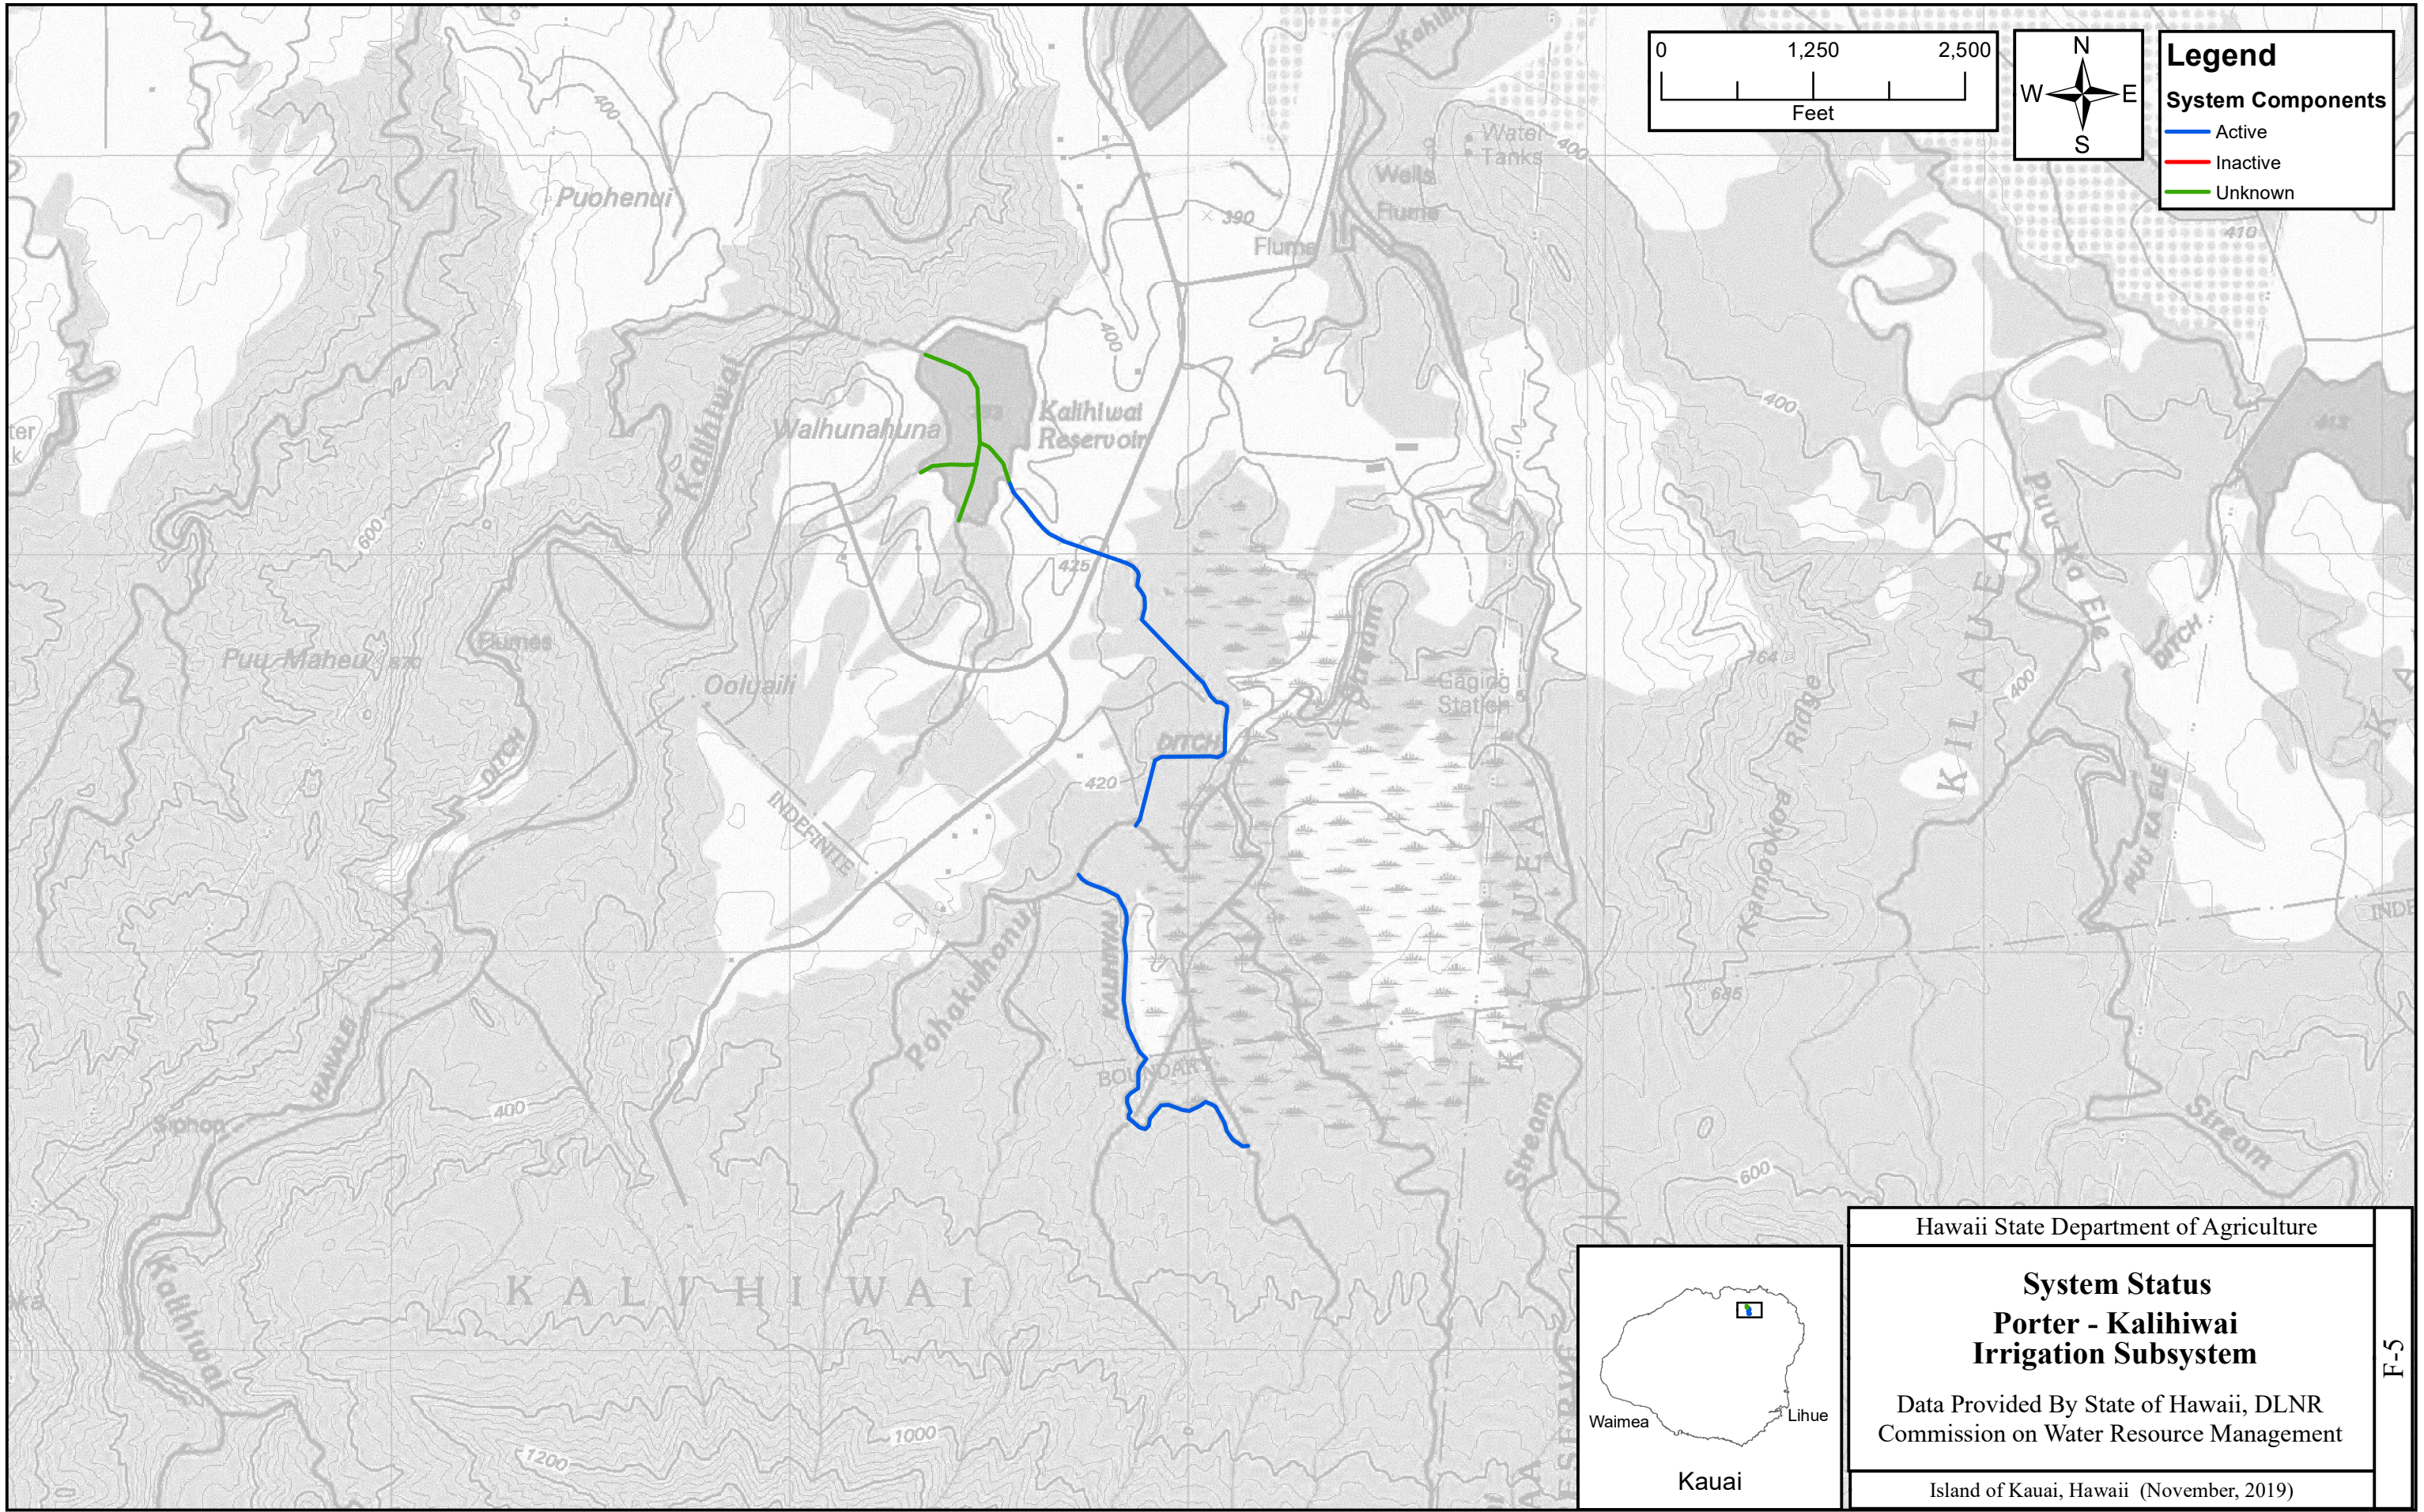

Island of Kauai, Hawaii (November, 2019)

Legend

System Components

- Active
- Inactive
- Unknown

Hawaii State Department of Agriculture	
System Status	
Porter - Kalihiwai	
Irrigation Subsystem	
Data Provided By State of Hawaii, DLNR Commission on Water Resource Management	
Island of Kauai, Hawaii (November, 2019)	