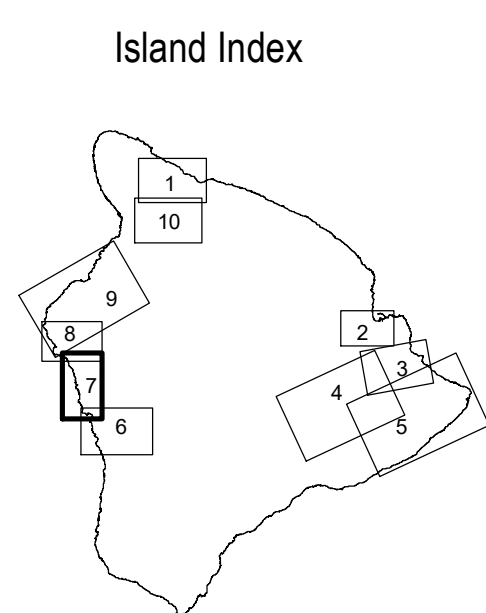

HAWAII #7

COUNTY OF HAWAII

CONGRESSIONAL DISTRICT: 2ND*
SENATORIAL DISTRICT: 3RD*
REPRESENTATIONAL DISTRICT: 5TH*, 6TH*
COUNCIL DISTRICT: VI* - VIII*
* Portion of

OFFICE OF ELECTIONS

May 2012 July 2019
June 2012
January 2014
September 2017

LEGEND

- Senatorial District Boundary
- - - Representative District Boundary
- ◇◇◇ Council District Boundary
- ••• Precinct Boundary

- 24 Representative District
- 02 Precinct
- CD II Council District

DISTRICT - PRECINCT