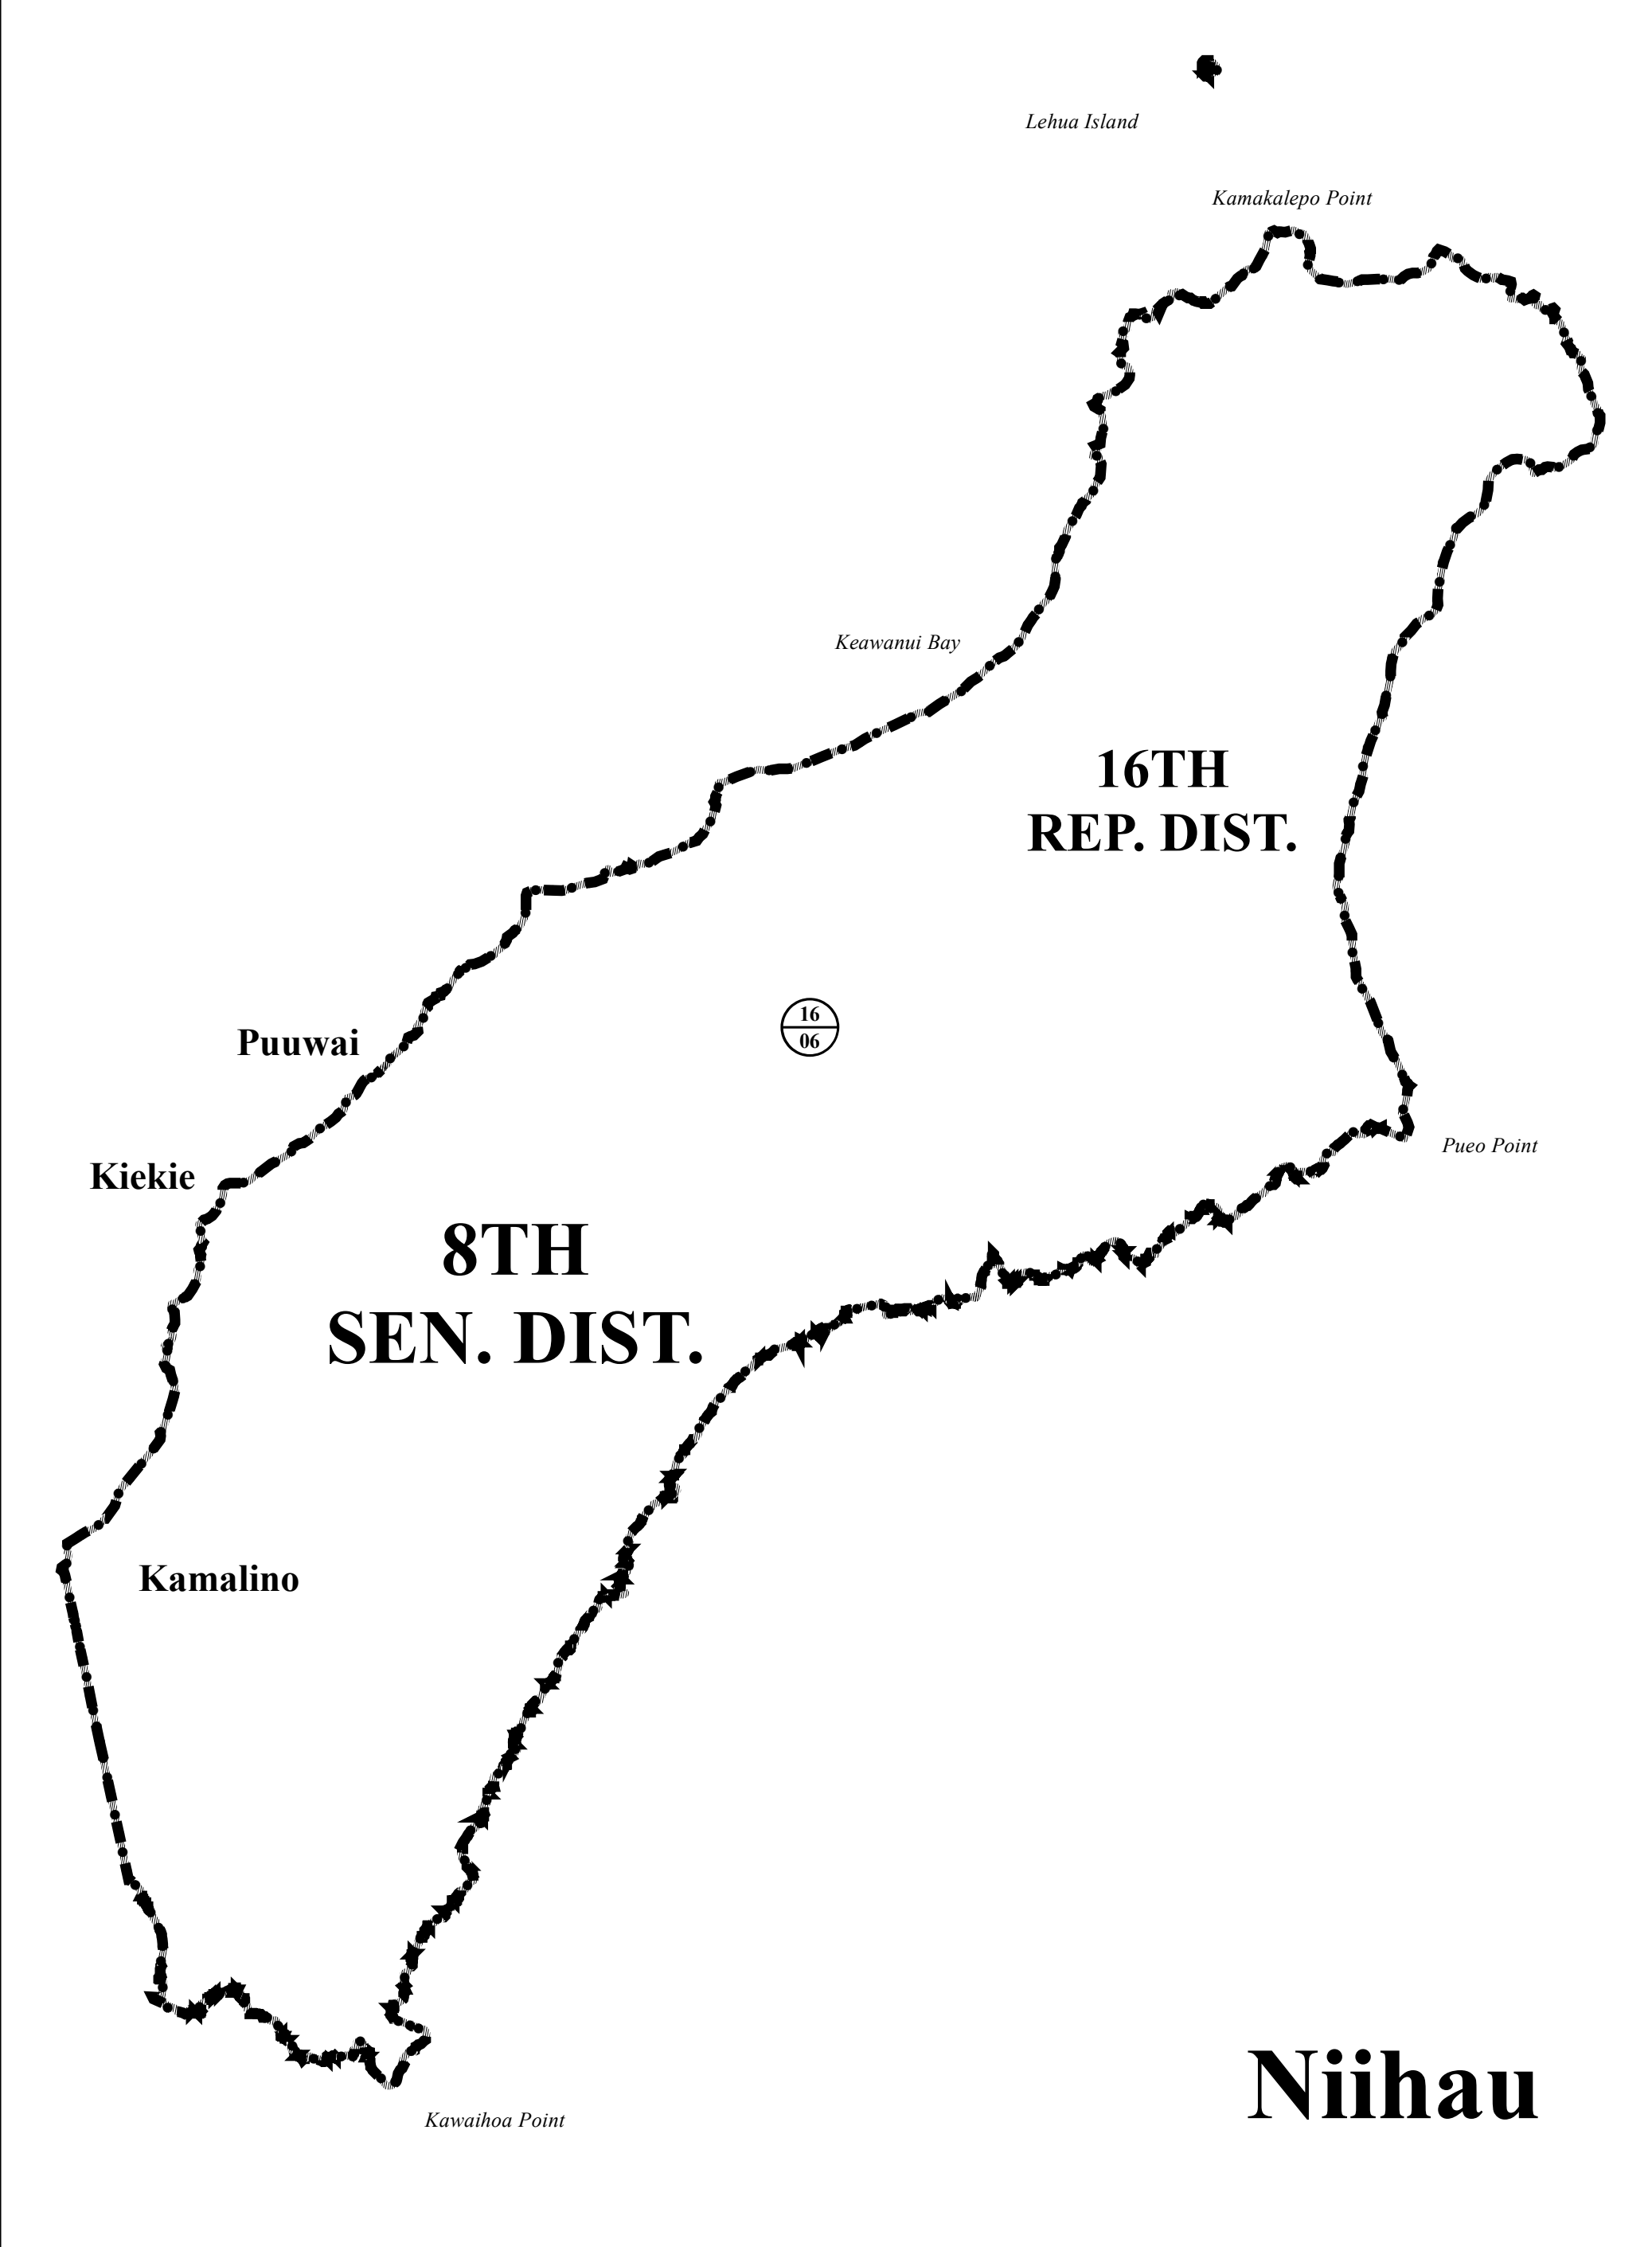

**STATE OF HAWAII
ELECTION MAP
KAUAI COUNTY
COUNTY OF KAUAI**

CONGRESSIONAL DISTRICT: PORTION OF 2ND
SENATORIAL DISTRICT: 8
REPRESENTATIONAL DISTRICT: 14 - 16

OFFICE OF ELECTIONS

May 2012	July 2016	July 2019
January 2014	September 2017	
December 2015	December 2018	

LEGEND

- Senatorial District Boundary
- Representative District Boundary
- Precinct Boundary
- Representative District
- Precinct

DISTRICT - PRECINCT

Index of Regional Maps