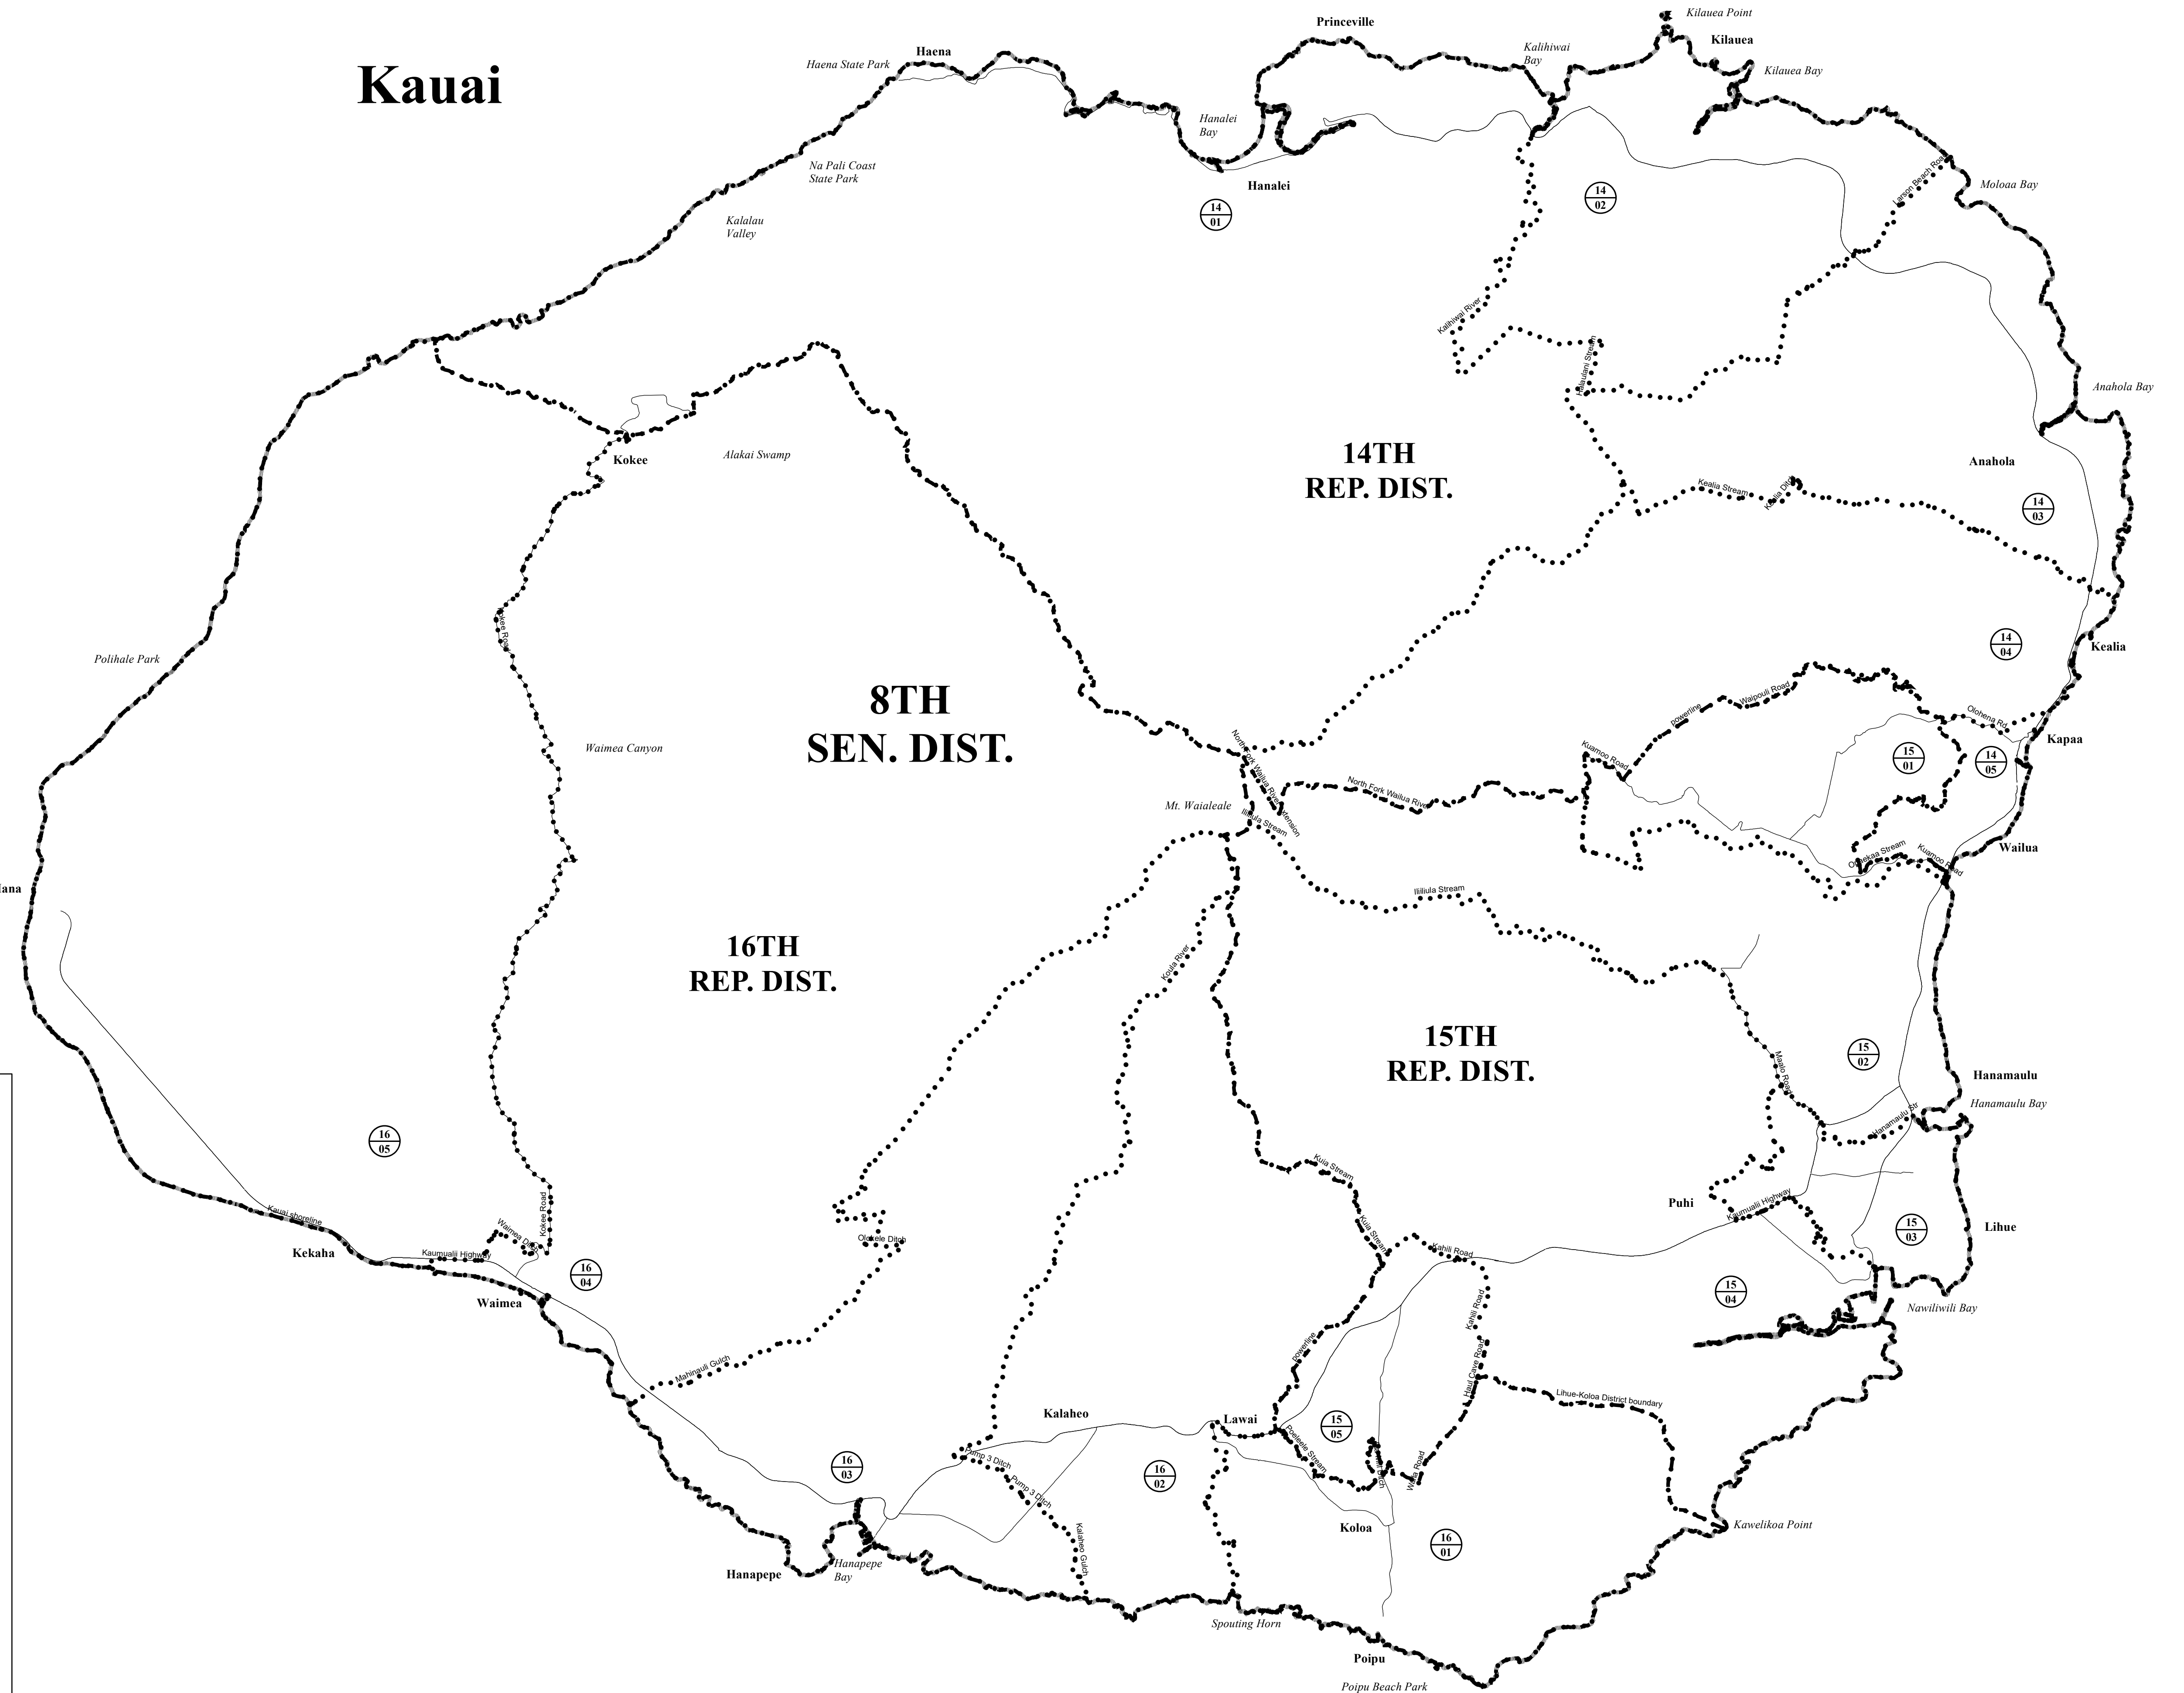

**STATE OF HAWAII
ELECTION MAP
KAUAI COUNTY
COUNTY OF KAUAI**

CONGRESSIONAL DISTRICT: PORTION OF 2ND
SENATORIAL DISTRICT: 8
REPRESENTATIONAL DISTRICT: 14 - 16

OFFICE OF ELECTIONS

May 2012	July 2016	July 2019
January 2014	September 2017	
December 2015	December 2018	

LEGEND

- Senatorial District Boundary
- Representative District Boundary
- Precinct Boundary
- Representative District
- Precinct

DISTRICT - PRECINCT

Index of Regional Maps