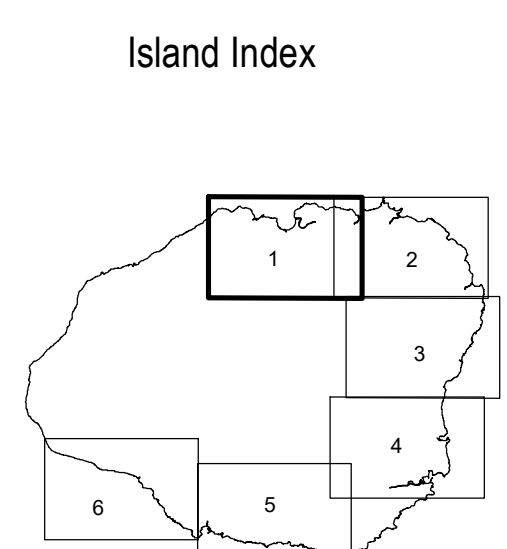

CONGRESSIONAL DISTRICT: 2ND*
SENATORIAL DISTRICT: 8TH*
REPRESENTATIONAL DISTRICT: 14TH*, 16TH*
* Portion of

OFFICE OF ELECTIONS
May 2012
January 2014
September 2017
December 2018

LEGEND

- Senatorial District Boundary
- - - Representative District Boundary
- ••• Precinct Boundary

24 Representative District
02 Precinct

DISTRICT - PRECINCT

14TH REPRESENTATIVE DISTRICT
14-01 Vote By Mail Precinct
14-02 Vote By Mail Precinct

16TH REPRESENTATIVE DISTRICT
16-04 Vote By Mail Precinct