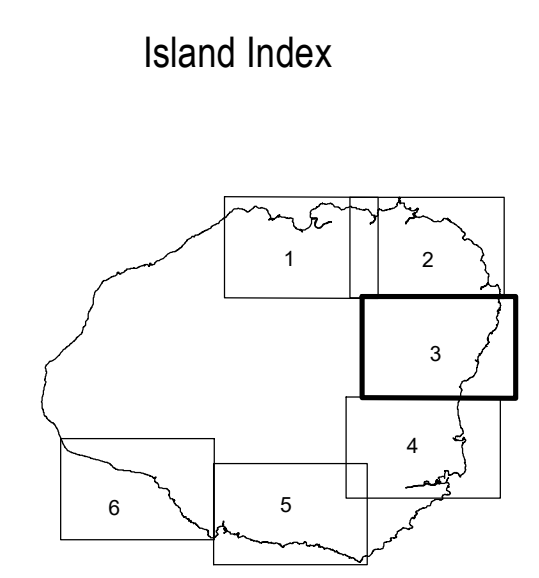

STATE OF HAWAII
ELECTION MAP

REGIONAL MAP (Kapaa)

KAUAI #3

COUNTY OF KAUAI

CONGRESSIONAL DISTRICT: 2ND*
SENATORIAL DISTRICT: 8TH*
REPRESENTATIONAL DISTRICT: 14TH*, 15TH*
* Portion of

OFFICE OF ELECTIONS
May 2012
January 2014
December 2015
December 2018

LEGEND

- Senatorial District Boundary
- - - Representative District Boundary
- Precinct Boundary

24 Representative District
02 Precinct

DISTRICT - PRECINCT

14TH REPRESENTATIVE DISTRICT
14-01 Vote By Mail Precinct
14-03 Vote By Mail Precinct
14-04 Vote By Mail Precinct
14-05 Vote By Mail Precinct

15TH REPRESENTATIVE DISTRICT
15-01 Vote By Mail Precinct
15-02 Vote By Mail Precinct

Source: U.S. Census Bureau TIGER 2010 and Office of Elections.
Accuracy of the map is limited to the accuracy of the TIGER data.

Kauai Regional #3