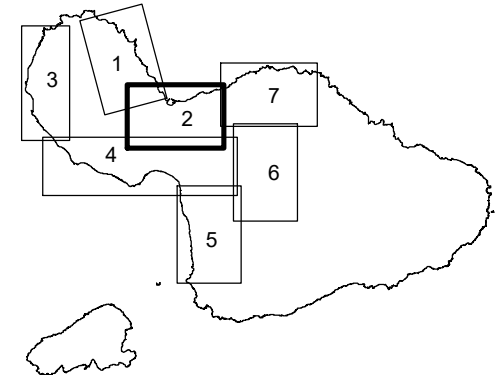

MAUI #2
COUNTY OF MAUI

Island Index

CONGRESSIONAL DISTRICT: 2ND*
SENATORIAL DISTRICT: 5TH* - 7TH*
REPRESENTATIONAL DISTRICT: 8TH* - 13TH*
* Portion of

OFFICE OF ELECTIONS
May 2012   July 2019
January 2014
June 2016
September 2017

LEGEND

- Senatorial District Boundary
- - - Representative District Boundary
- ••• Precinct Boundary

24 Representative District
02 Precinct

DISTRICT - PRECINCT

10TH REPRESENTATIVE DISTRICT
10-01 Vote By Mail Precinct

13TH REPRESENTATIVE DISTRICT
13-01 Vote By Mail Precinct