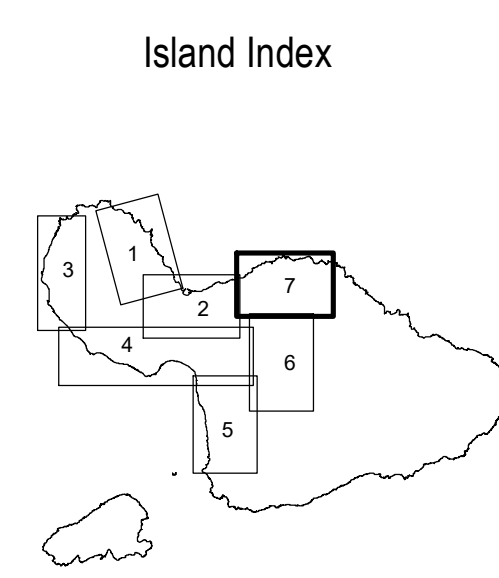

STATE OF HAWAII
ELECTION MAP

REGIONAL MAP (Haiku)
MAUI #7
COUNTY OF MAUI

CONGRESSIONAL DISTRICT: 2ND*
SENATORIAL DISTRICT: 5TH*, 7TH*
REPRESENTATIONAL DISTRICT: 9TH*, 12TH*, 13TH*
* Portion of

OFFICE OF ELECTIONS
May 2012
January 2014
July 2019

LEGEND

- Senatorial District Boundary
- - - Representative District Boundary
- Precinct Boundary

24 Representative District
02 Precinct

DISTRICT - PRECINCT

9TH REPRESENTATIVE DISTRICT
09-01 Vote By Mail Precinct

Source: U.S. Census Bureau TIGER 2010 and Office of Elections.
Accuracy of the map is limited to the accuracy of the TIGER data.