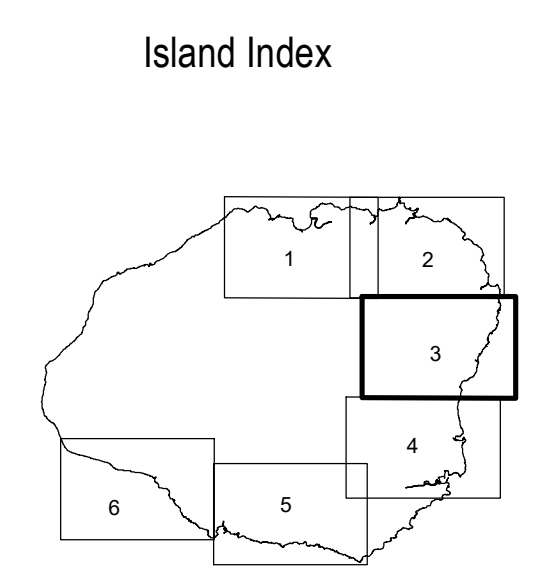

CONGRESSIONAL DISTRICT: 2ND*
SENATORIAL DISTRICT: 8TH*
REPRESENTATIONAL DISTRICT: 14TH*, 15TH*
* Portion of

OFFICE OF ELECTIONS
May 2012
January 2014
December 2015
December 2018

LEGEND

- Senatorial District Boundary
- - - Representative District Boundary
- ••• Precinct Boundary

24 Representative District
02 Precinct

DISTRICT - PRECINCT

14TH REPRESENTATIVE DISTRICT
14-01 Vote By Mail Precinct
14-03 Vote By Mail Precinct
14-04 Vote By Mail Precinct
14-05 Vote By Mail Precinct

15TH REPRESENTATIVE DISTRICT
15-01 Vote By Mail Precinct
15-02 Vote By Mail Precinct