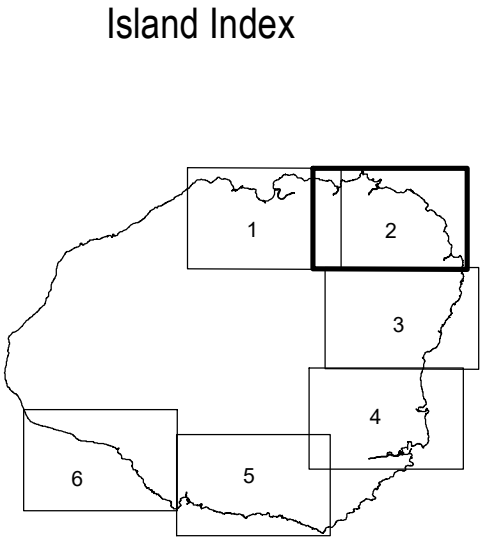

CONGRESSIONAL DISTRICT: 2ND*
SENATORIAL DISTRICT: 8TH*
REPRESENTATIONAL DISTRICT: 14TH*
* Portion of

OFFICE OF ELECTIONS
May 2012
January 2014
September 2017
December 2018

LEGEND

- Senatorial District Boundary
- - - Representative District Boundary
- ••• Precinct Boundary

24 Representative District
02 Precinct

DISTRICT - PRECINCT

14TH REPRESENTATIVE DISTRICT
14-01 Vote By Mail Precinct
14-02 Vote By Mail Precinct
14-03 Vote By Mail Precinct

Source: U.S. Census Bureau TIGER 2010 and Office of Elections.
Accuracy of the map is limited to the accuracy of the TIGER data.