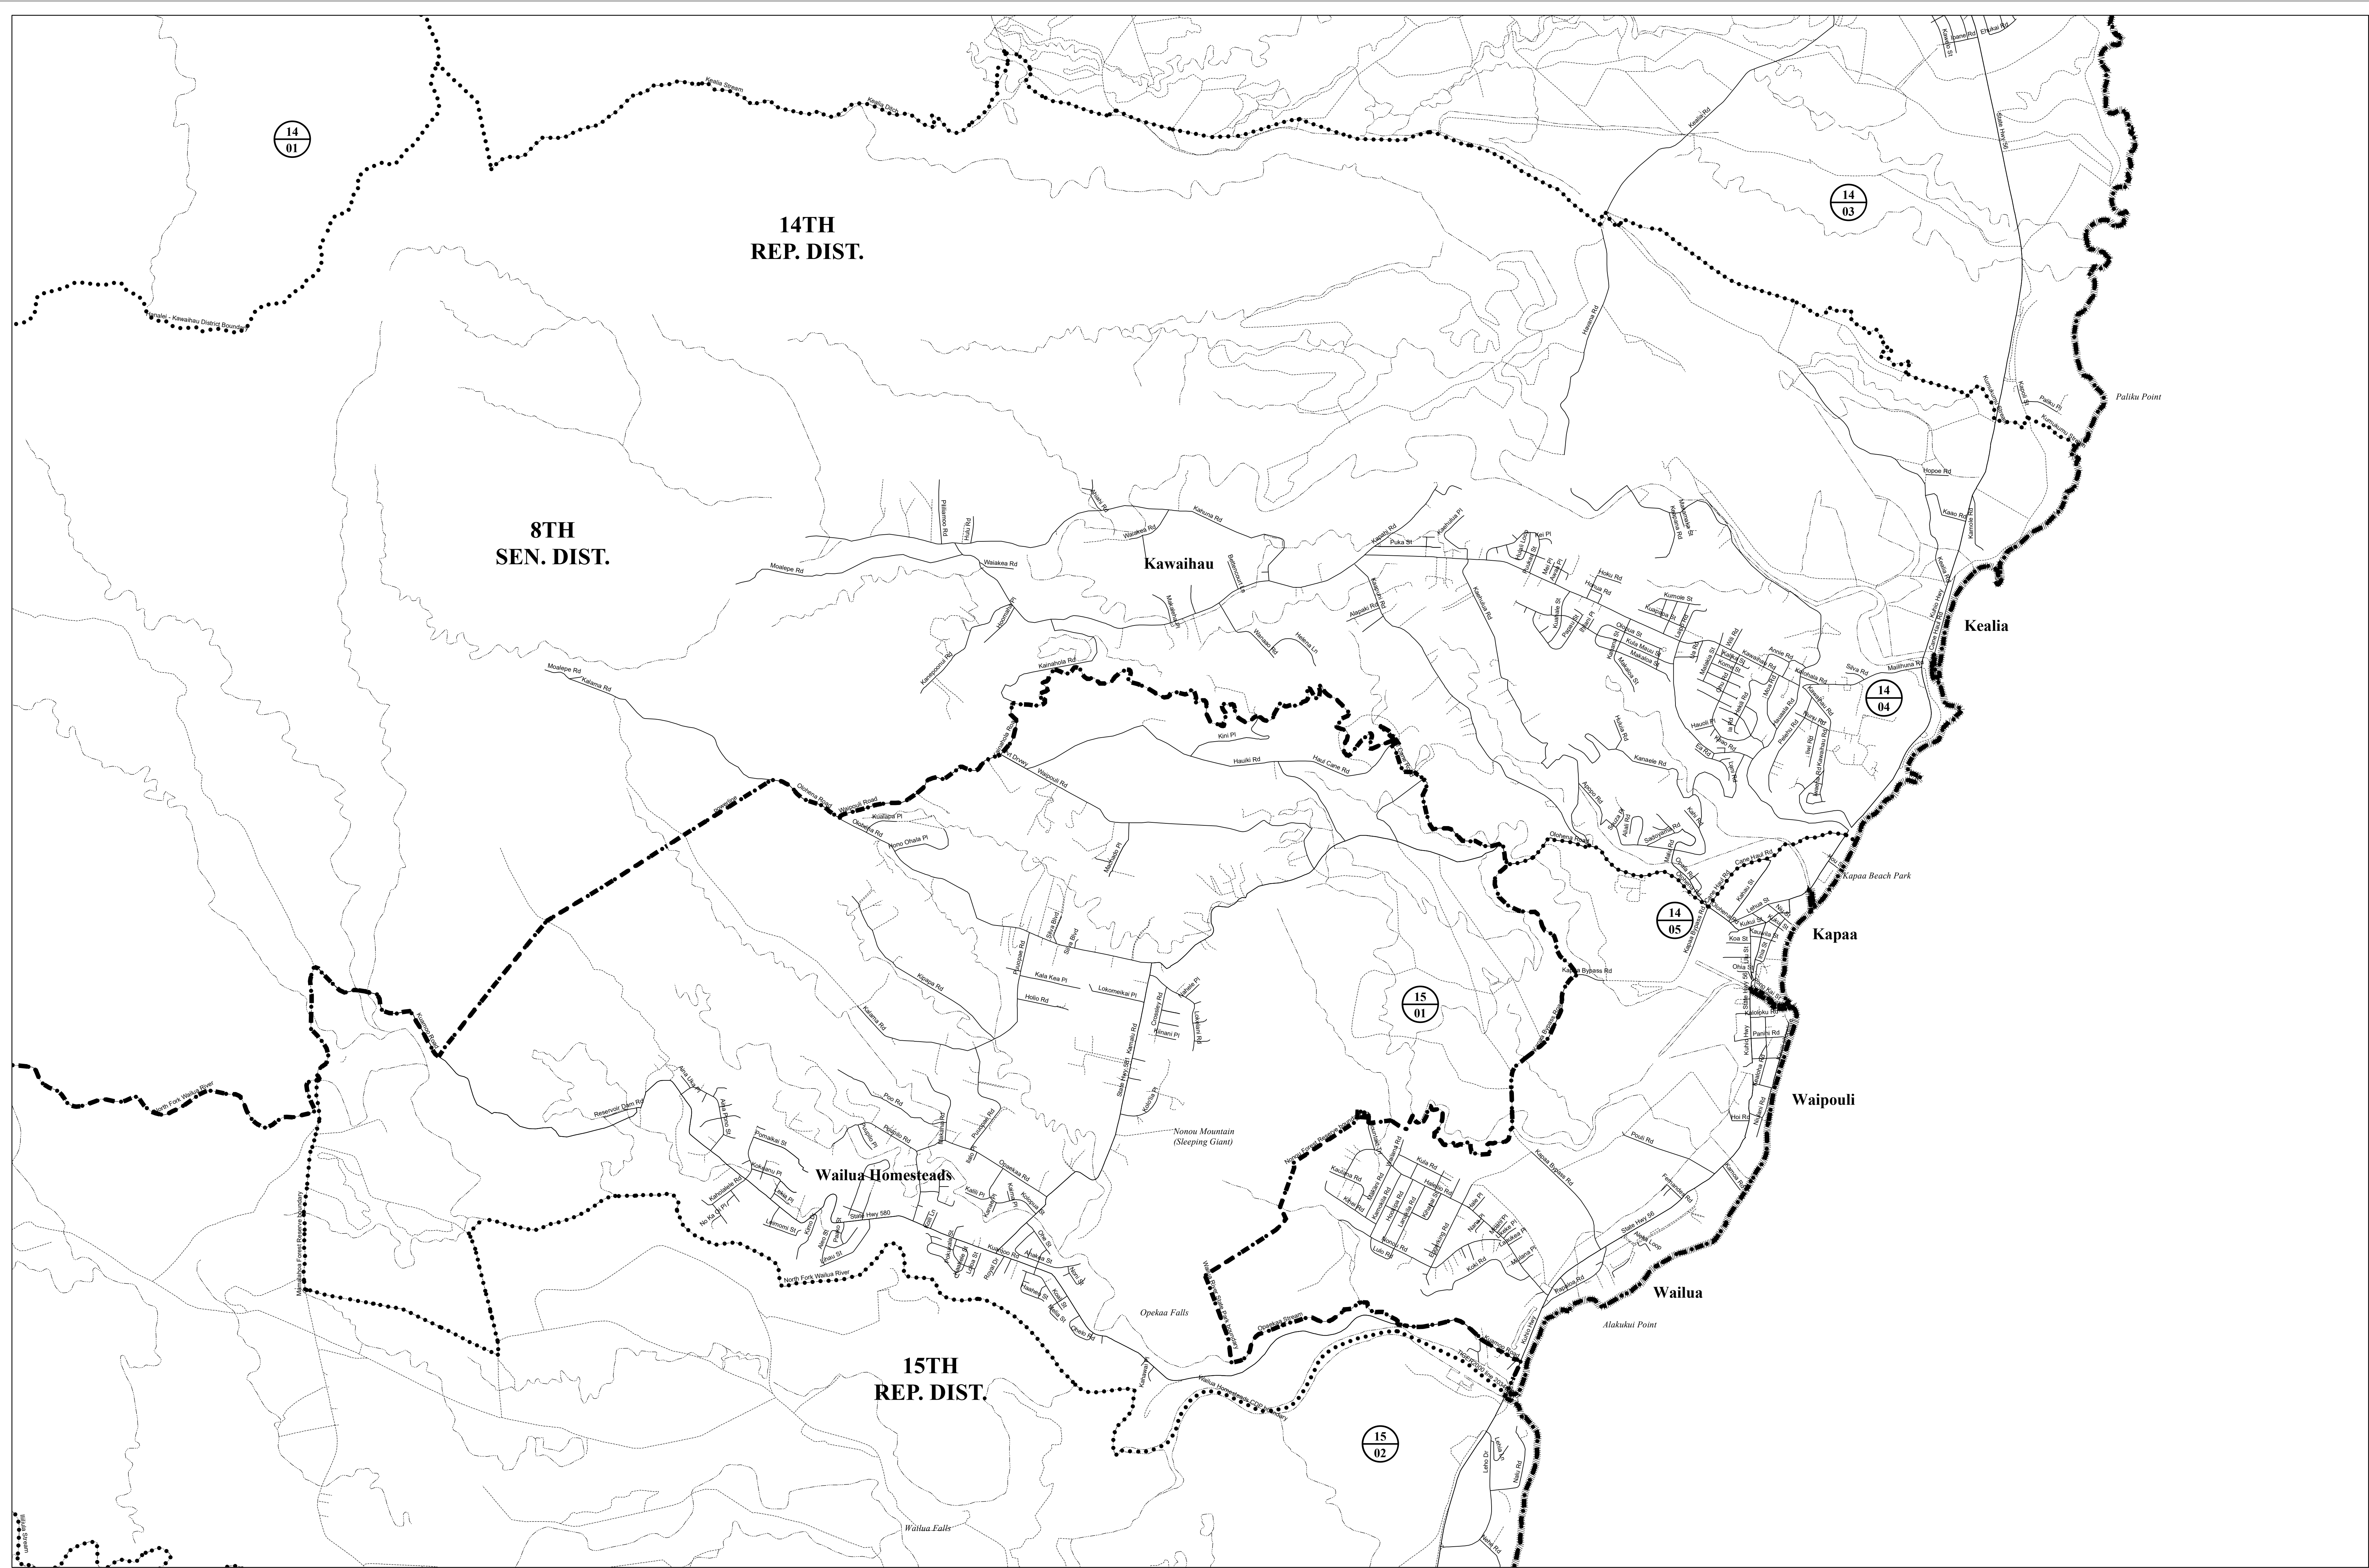

STATE OF HAWAII
ELECTION MAP

REGIONAL MAP (Kapaa)

KAUAI #3

COUNTY OF KAUAI

CONGRESSIONAL DISTRICT: 2ND*
SENATORIAL DISTRICT: 8TH*
REPRESENTATIONAL DISTRICT: 14TH*, 15TH*
* Portion of

OFFICE OF ELECTIONS
May 2012
January 2014
December 2015
December 2018

LEGEND

- Senatorial District Boundary
- - - Representative District Boundary
- ••• Precinct Boundary

24 Representative District
02 Precinct

DISTRICT - PRECINCT

14TH REPRESENTATIVE DISTRICT
14-01 Vote By Mail Precinct
14-03 Vote By Mail Precinct
14-04 Vote By Mail Precinct
14-05 Vote By Mail Precinct

15TH REPRESENTATIVE DISTRICT
15-01 Vote By Mail Precinct
15-02 Vote By Mail Precinct