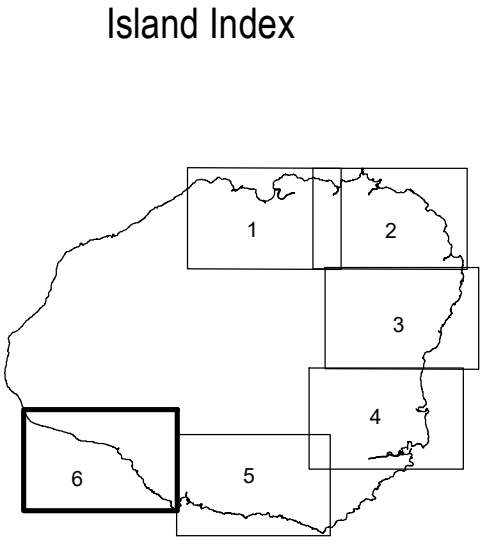

CONGRESSIONAL DISTRICT: 2ND*
SENATORIAL DISTRICT: 8TH*
REPRESENTATIONAL DISTRICT: 16TH*
* Portion of

OFFICE OF ELECTIONS
May 2012   December 2018
January 2014
July 2016
September 2017

LEGEND

- Senatorial District Boundary
- - - Representative District Boundary
- ••• Precinct Boundary

24 Representative District
02 Precinct

DISTRICT - PRECINCT

16TH REPRESENTATIVE DISTRICT
16-03 Vote By Mail Precinct
16-04 Vote By Mail Precinct
16-05 Vote By Mail Precinct

Source: U.S. Census Bureau TIGER 2010 and Office of Elections. Accuracy of the map is limited to the accuracy of the TIGER data.