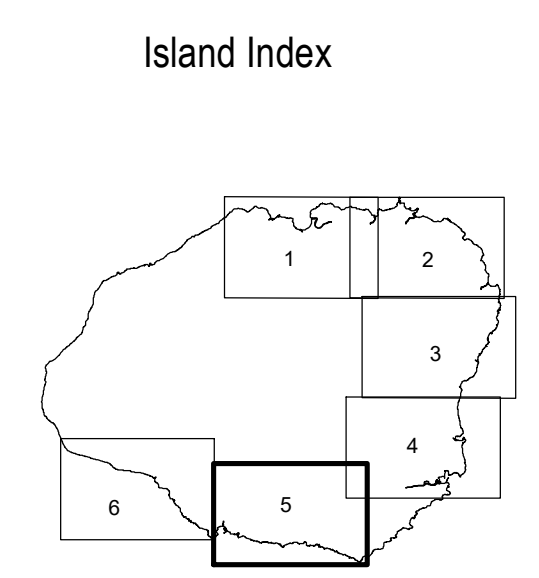

CONGRESSIONAL DISTRICT: 2ND*
SENATORIAL DISTRICT: 8TH*
REPRESENTATIONAL DISTRICT: 15TH*, 16TH*
* Portion of

OFFICE OF ELECTIONS
May 2012
January 2014
July 2016
September 2017

LEGEND

- Senatorial District Boundary
- - - Representative District Boundary
- ••• Precinct Boundary

24 Representative District
02 Precinct

DISTRICT - PRECINCT

15TH REPRESENTATIVE DISTRICT
15-04 Vote By Mail Precinct
15-05 Vote By Mail Precinct

16TH REPRESENTATIVE DISTRICT
16-01 Vote By Mail Precinct
16-02 Vote By Mail Precinct
16-03 Vote By Mail Precinct
16-04 Vote By Mail Precinct

Source: U.S. Census Bureau TIGER 2010 and Office of Elections.
Accuracy of the map is limited to the accuracy of the TIGER data.