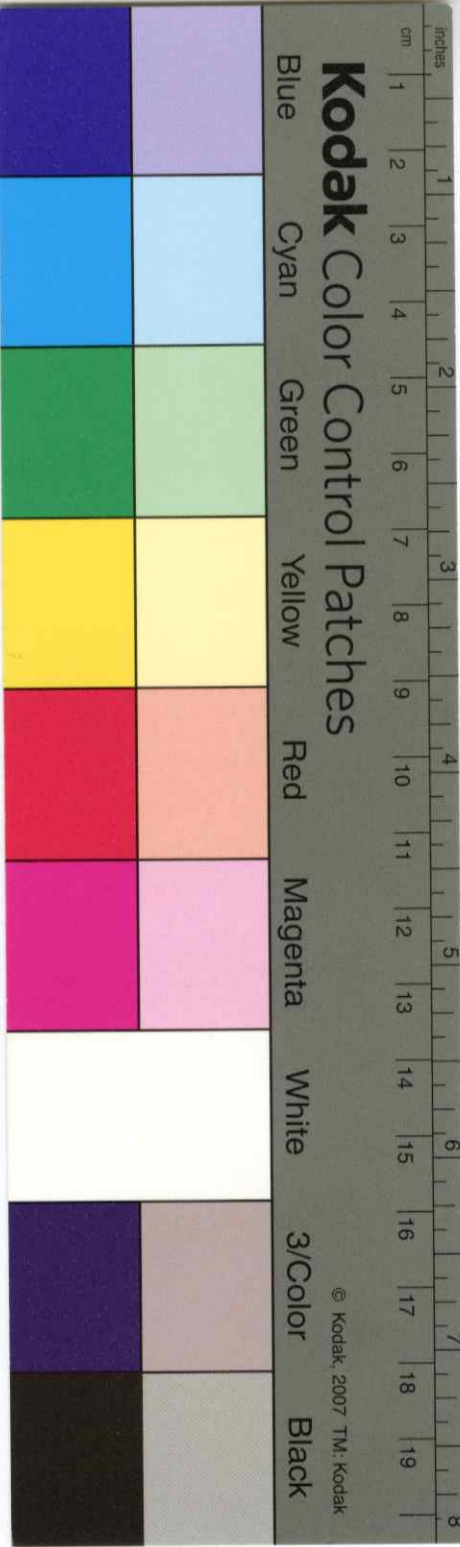

PP98-10-007-5
Liliuokalani

0

NEG. # PC 106R

5K7

Standing Sidewise - Wearing
the Royal Order & Ribbon of
Kalakaua.

Queen Liliuokalani

MARC D1755

Kodak Color Control Patches

Blue Cyan Green Yellow Red Magenta White 3/Color Black

© Kodak, 2007 TM: Kodak