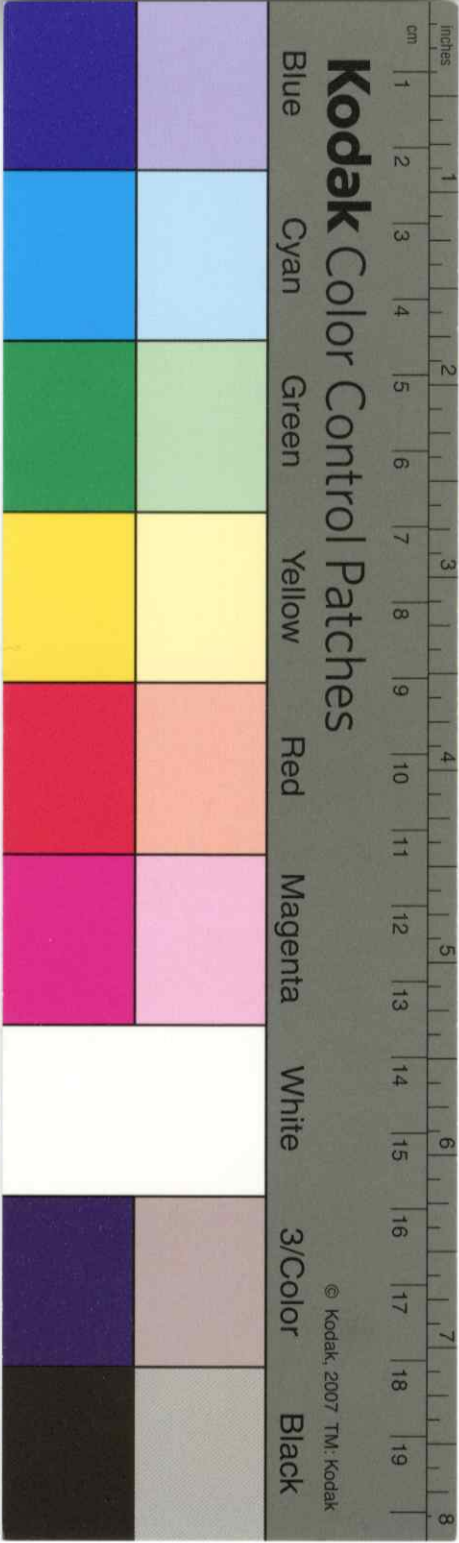

Chapter 5

Princess Seluokalani

(0128)
p 101.28

ROYALTY - Liliuokalani, Princess
from: Lorraine Kuck collection
#P.C. 104 (8x10 negative)
PP087D (14x5 copy neg)
M. Dickson photo 1870's
dupr

Plate 26. Princess Seluokalani, sister of King Kalakoua and heiress to the throne

PP-98-10-016-5

MARC ID # D1708

Field 5-1979

Kodak Color Control Patches

Blue Cyan Green Yellow Red Magenta White 3/Color Black

© Kodak, 2007 TM: Kodak