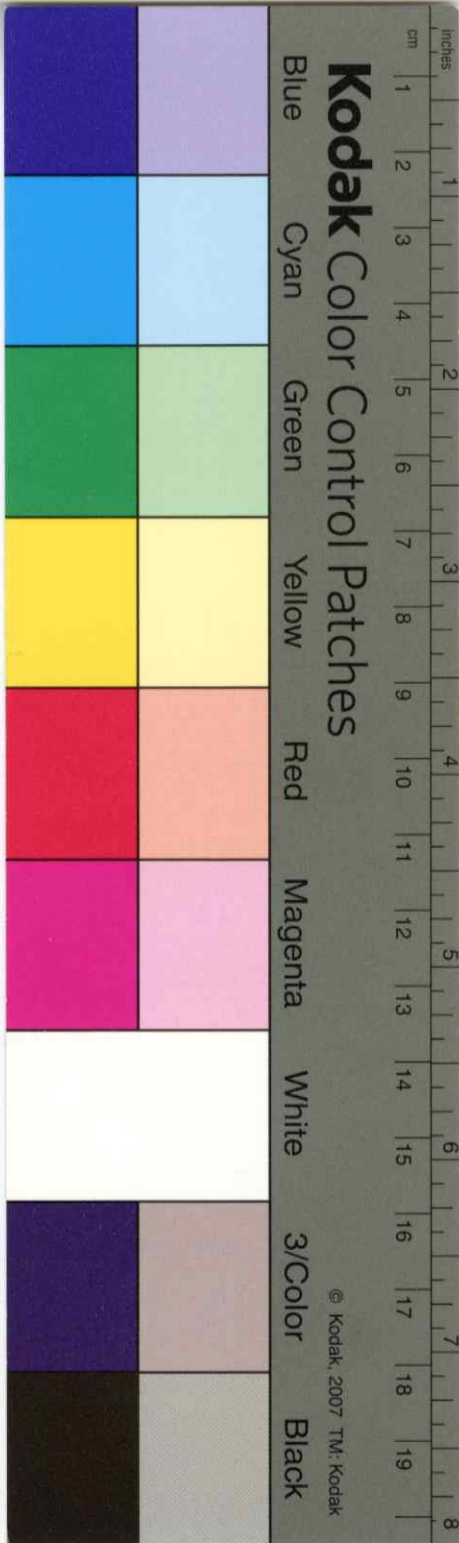

PP98-10-017

QUEEN LILIUOKALANI

Hc 31.631

P.C.
neg 106g (5x8) glass negative
neg #2000-048 4x6 color neg

Queen Liliuokalani
gift - Col. Walter Judd, Sept. 1963

See also #103-A which is the same
except the Queen does not face the camera
and seems to have feathers in her
hair

See also #103 which is very much
the same except for the feathers

MARC ID# 01755

© Kodak, 2007 TM: Kodak