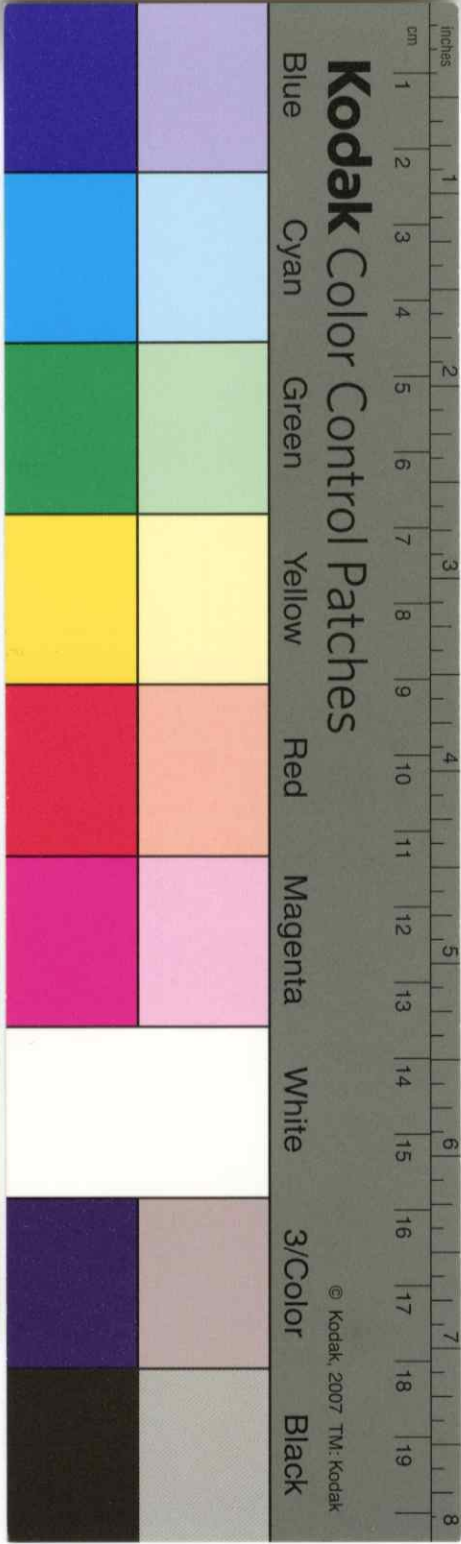

99873 - 008 - S  
Liliuokalani

#107

neg # 2070.086 (4x5 copy neg)

○ Taken with members of the Senate & their  
wives at Washington Place, the Queen's town  
home,

PT-98

#13

*Liliuokalani*

Back: Chas Chillingworth (in back of Mrs. Shingle)  
Claudia S. Desha, R. Shingle,  
John H. Conroy

Front: Maria Shingle, Queen Mrs. Chillingworth,

MARC ID No. 01956

Blue Cyan Green Yellow Red Magenta White 3/Color Black

Kodak Color Control Patches

© Kodak, 2007 TM: Kodak