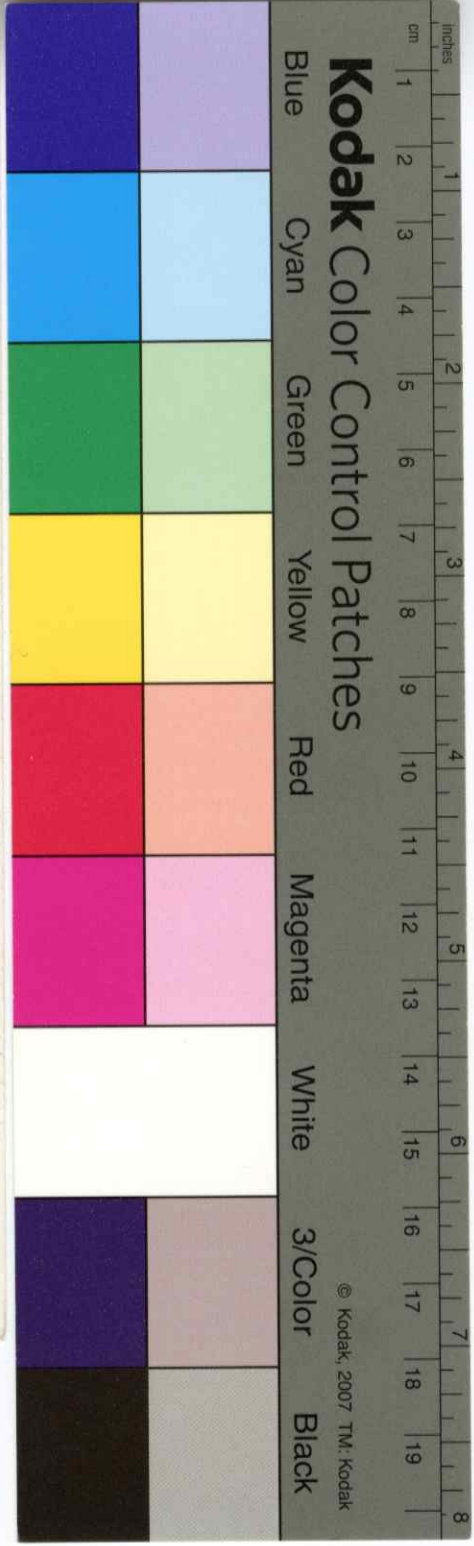

000-41-5600

LILLIUKALANI, Queen - Jewelry  
neg. #19,847 (4x5 copy neg)  
PP 98-13

*Jewelry formerly worn by  
Queen of Hawaii (Liliuokalani)*

52120 MARC D # 02125

Starbuck Photo - Probably taken at time of S&P

© Kodak, 2007 TM: Kodak