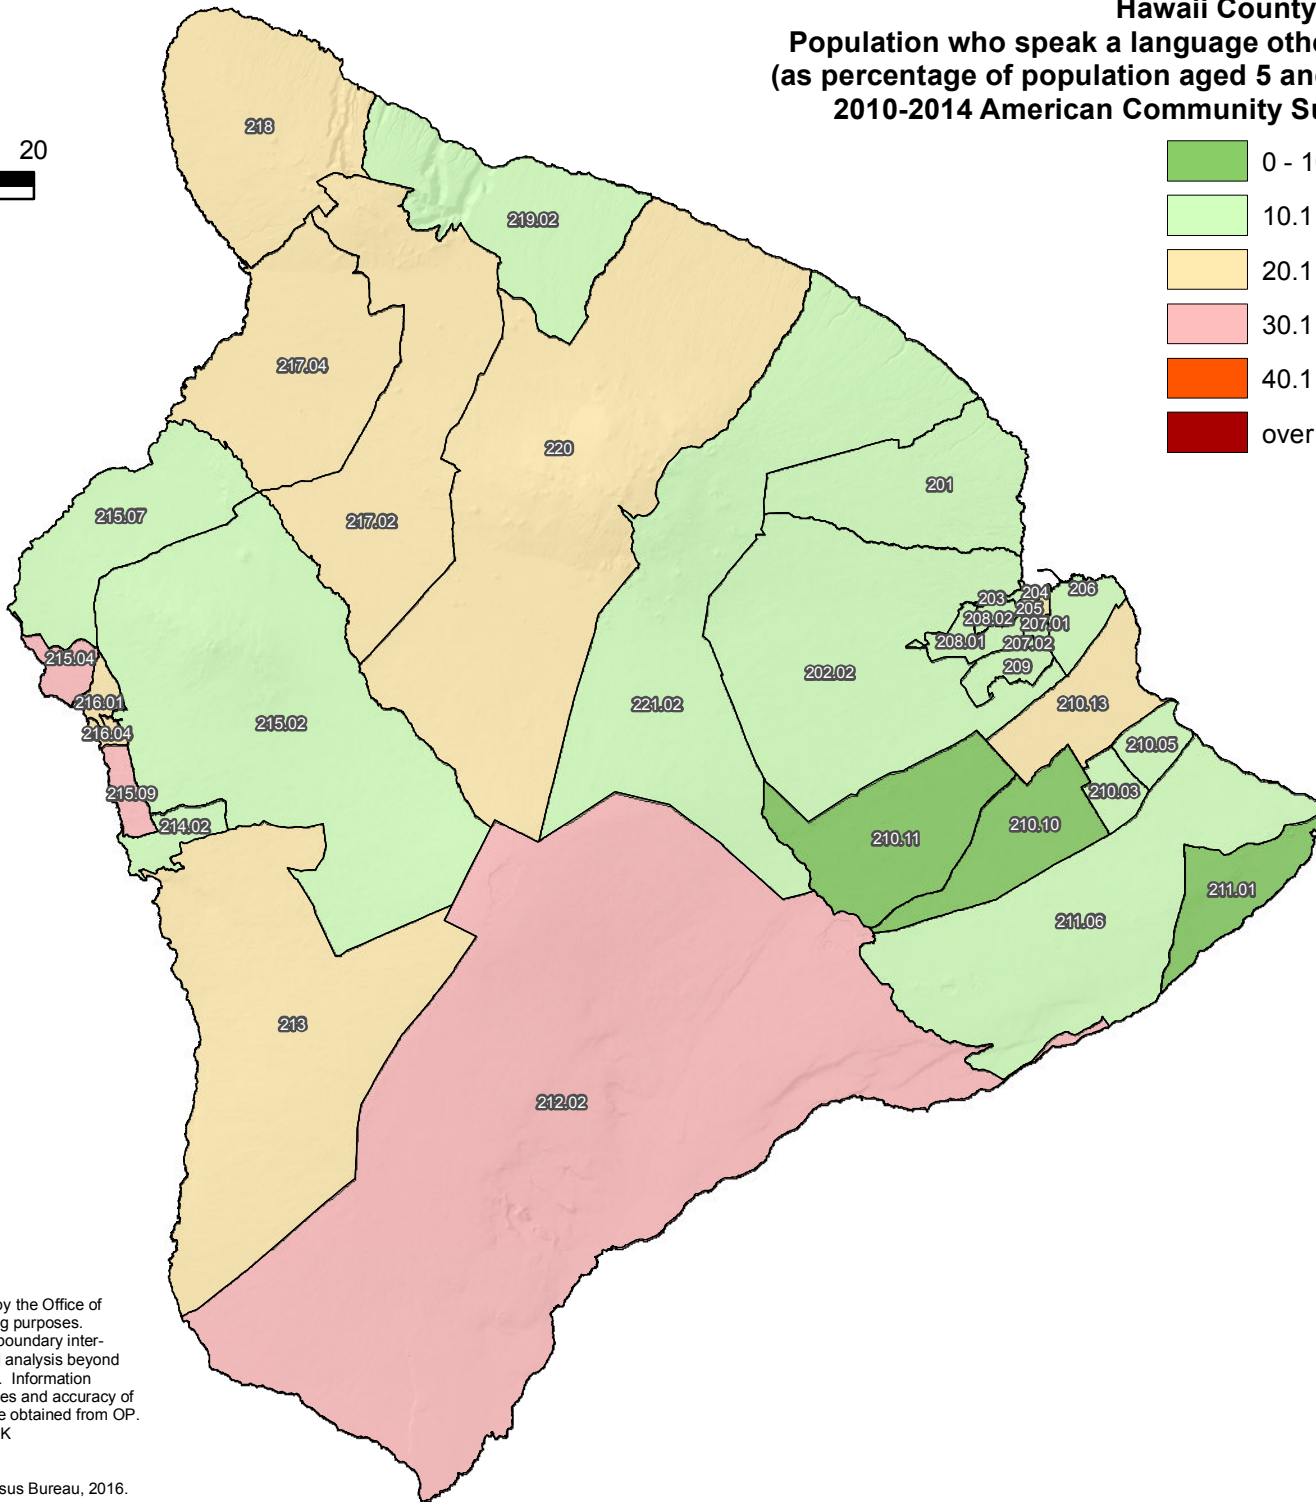

### Hawaii County

#### Population who speak a language other than English at home (as percentage of population aged 5 and over) by Census Tracts 2010-2014 American Community Survey 5YR Estimates

This map was produced by the Office of Planning (OP) for planning purposes. It should not be used for boundary interpretations or other spatial analysis beyond the limitations of the data. Information regarding compilation dates and accuracy of the data presented can be obtained from OP.  
Map No.: 20160406-04-DK  
Map Date: 04/06/16  
Sources:  
2010-2014 ACS, US Census Bureau, 2016.