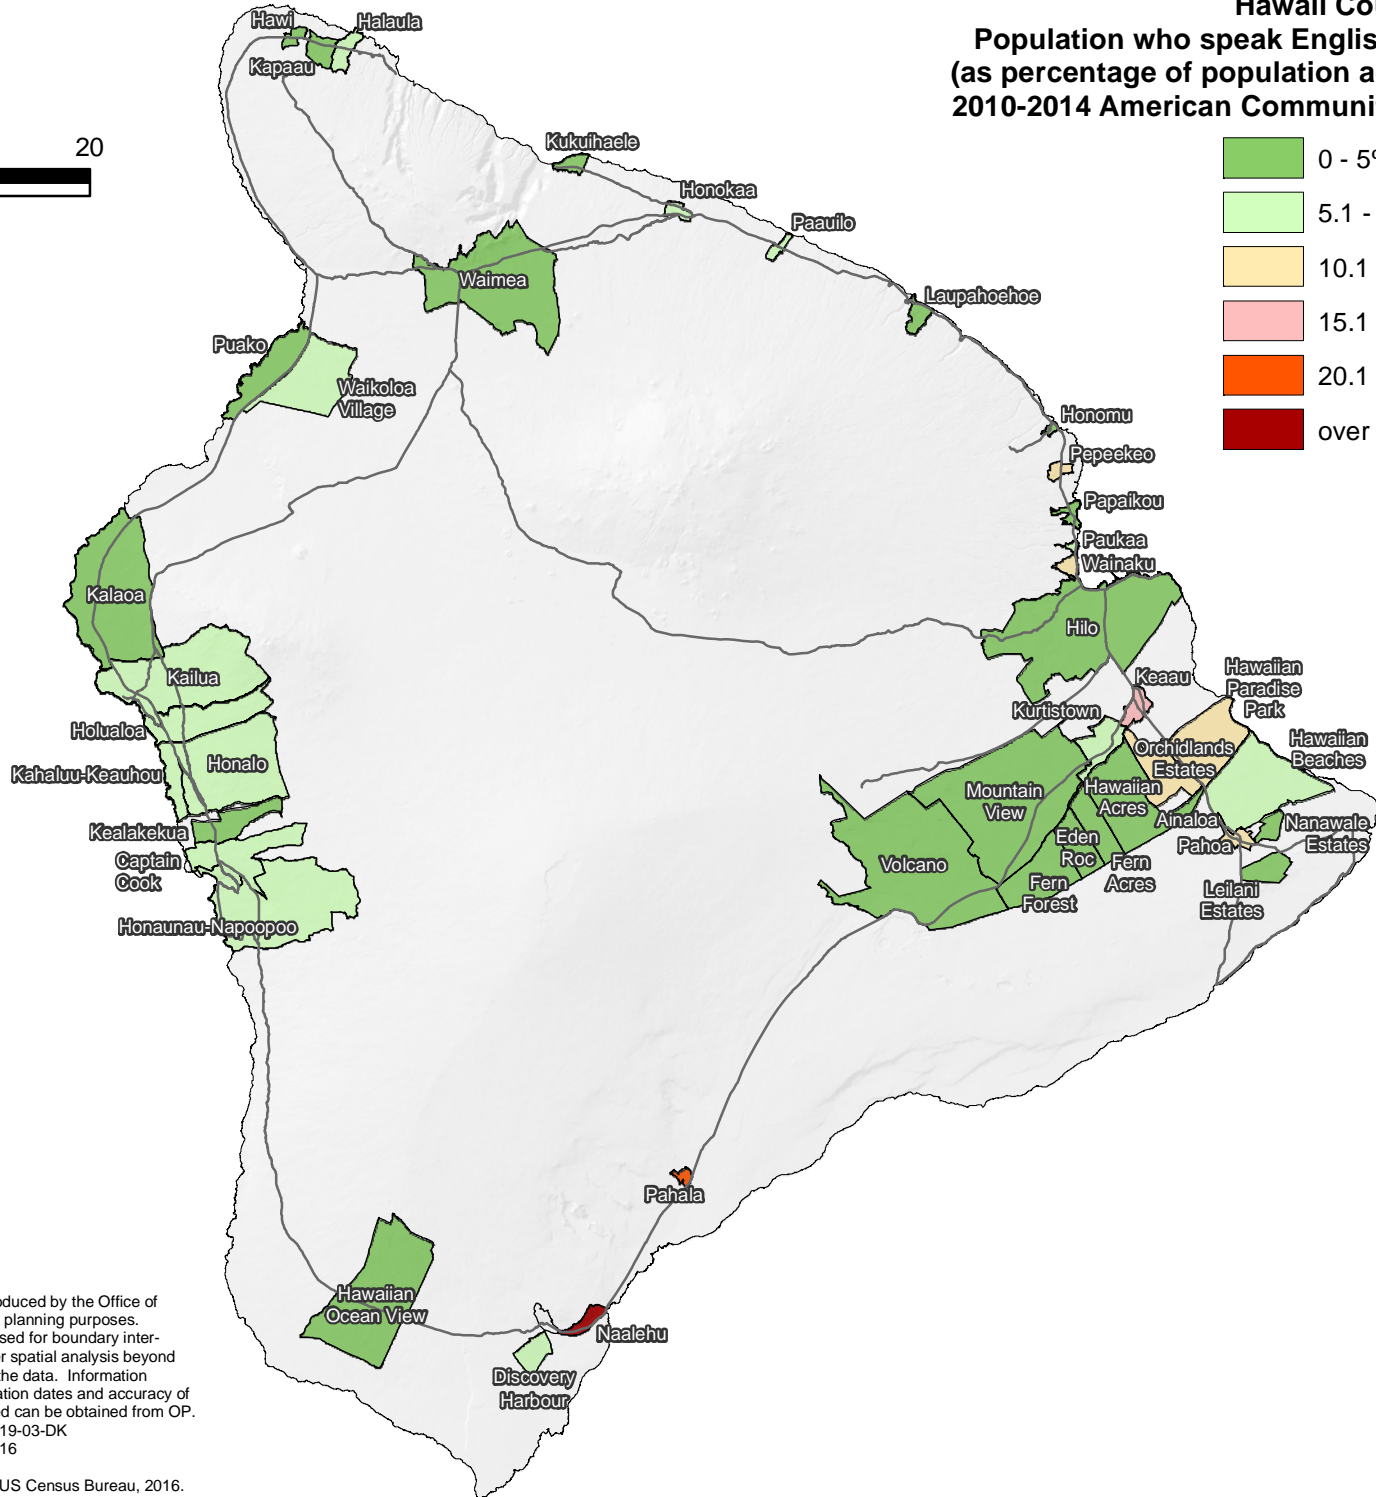

Hawaii County

Population who speak English less than "Very Well" (as percentage of population aged 5 and over) by CDPs 2010-2014 American Community Survey 5YR Estimates

This map was produced by the Office of Planning (OP) for planning purposes. It should not be used for boundary interpretations or other spatial analysis beyond the limitations of the data. Information regarding compilation dates and accuracy of the data presented can be obtained from OP.
 Map No.: 20160119-03-DK
 Map Date: 01/19/16
 Sources:
 2010-2014 ACS, US Census Bureau, 2016.