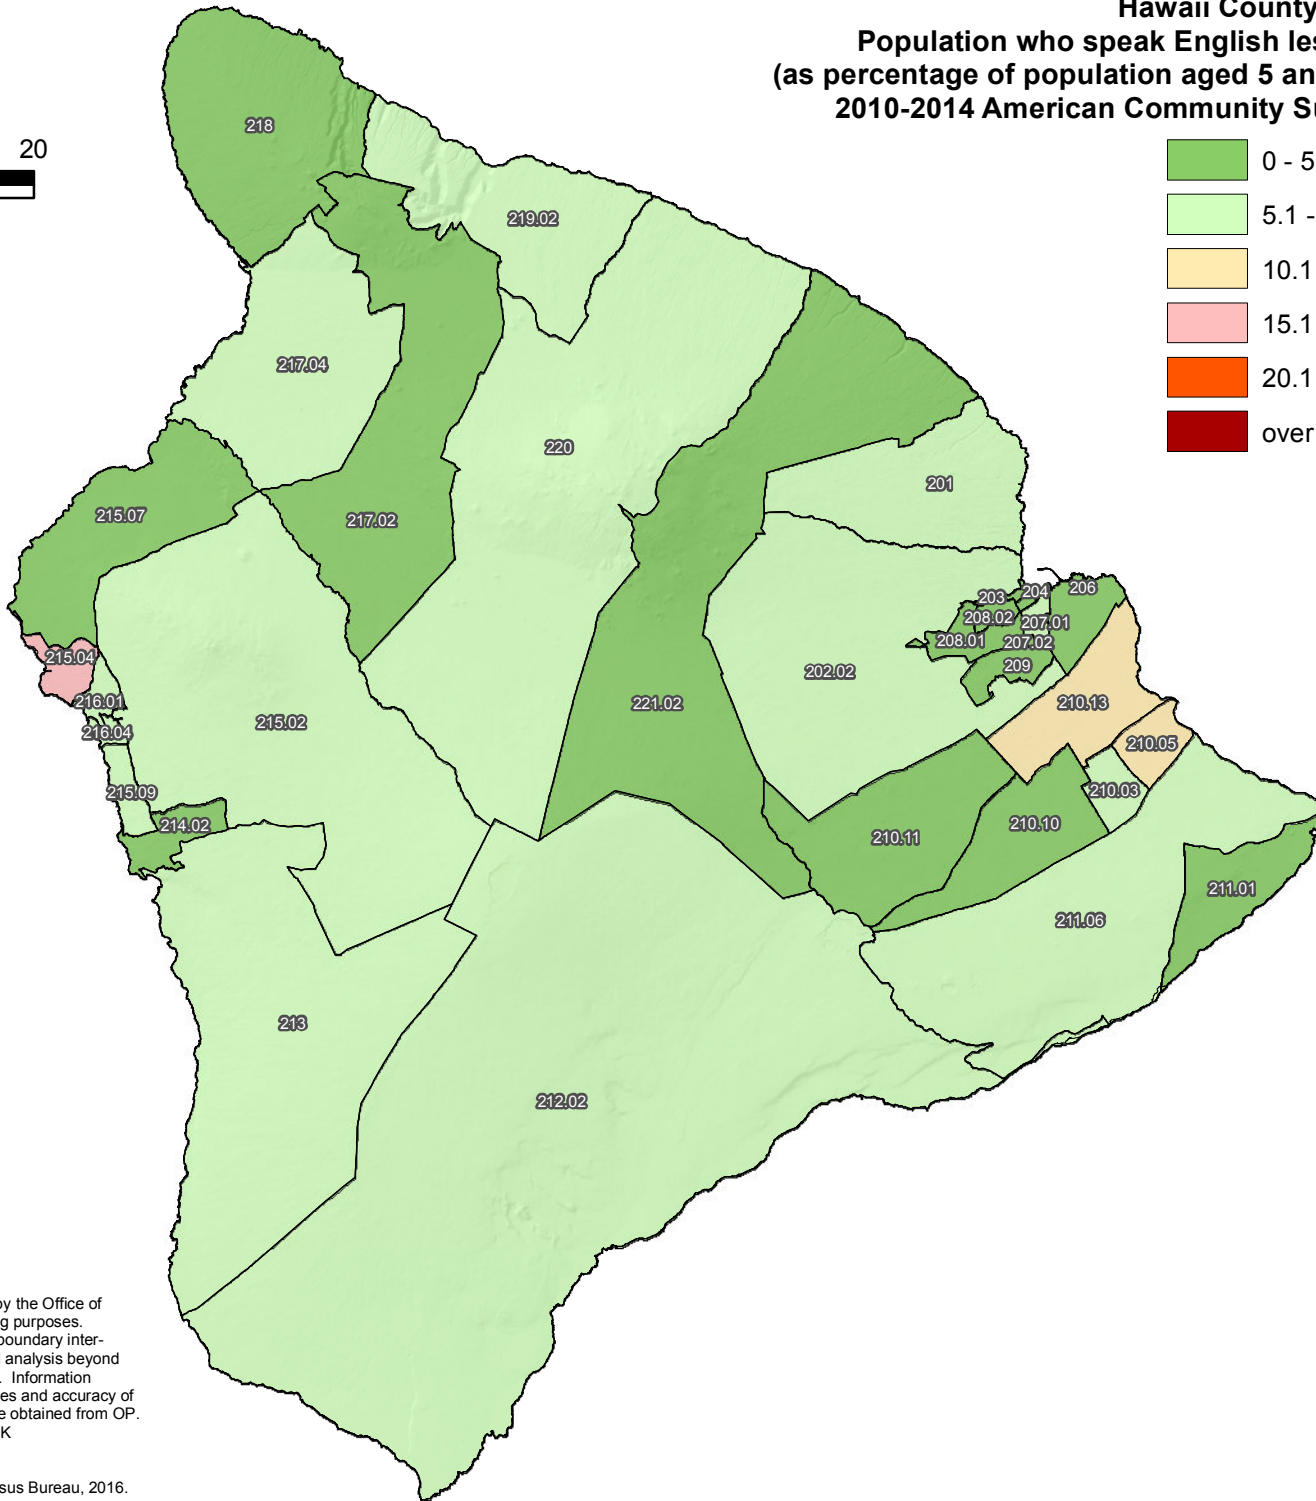

### Hawaii County

#### Population who speak English less than "Very Well" (as percentage of population aged 5 and over) by Census Tracts 2010-2014 American Community Survey 5YR Estimates

This map was produced by the Office of Planning (OP) for planning purposes. It should not be used for boundary interpretations or other spatial analysis beyond the limitations of the data. Information regarding compilation dates and accuracy of the data presented can be obtained from OP.  
Map No.: 20160406-08-DK  
Map Date: 04/06/16  
Sources:  
2010-2014 ACS, US Census Bureau, 2016.