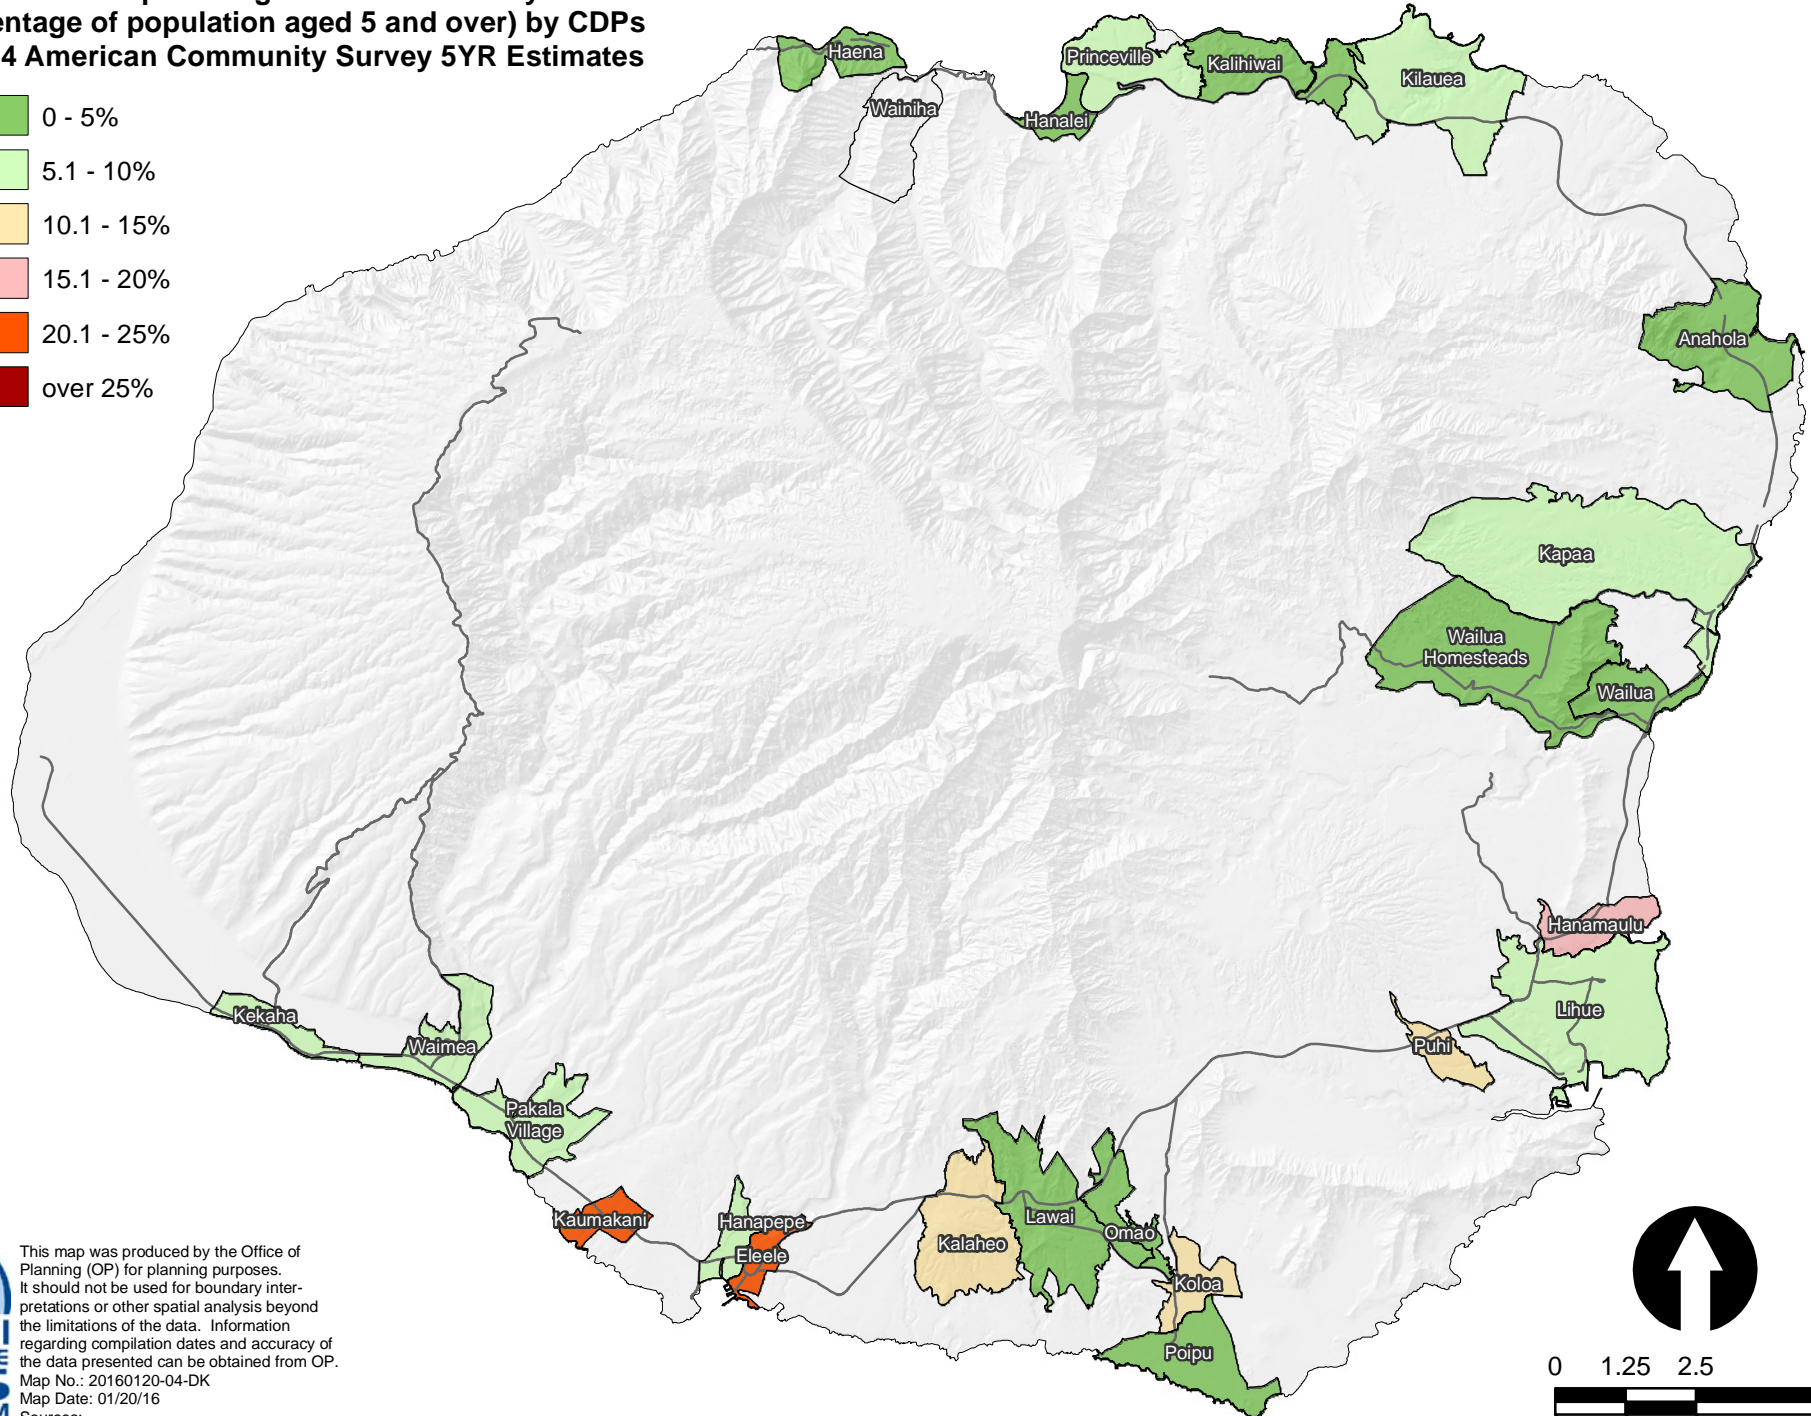

Kauai County

Population who speak English less than "Very Well"
 (as percentage of population aged 5 and over) by CDPs
 2010-2014 American Community Survey 5YR Estimates

This map was produced by the Office of Planning (OP) for planning purposes. It should not be used for boundary interpretations or other spatial analysis beyond the limitations of the data. Information regarding compilation dates and accuracy of the data presented can be obtained from OP.
 Map No.: 20160120-04-DK
 Map Date: 01/20/16
 Sources:
 2010-2014 ACS, US Census Bureau, 2016.