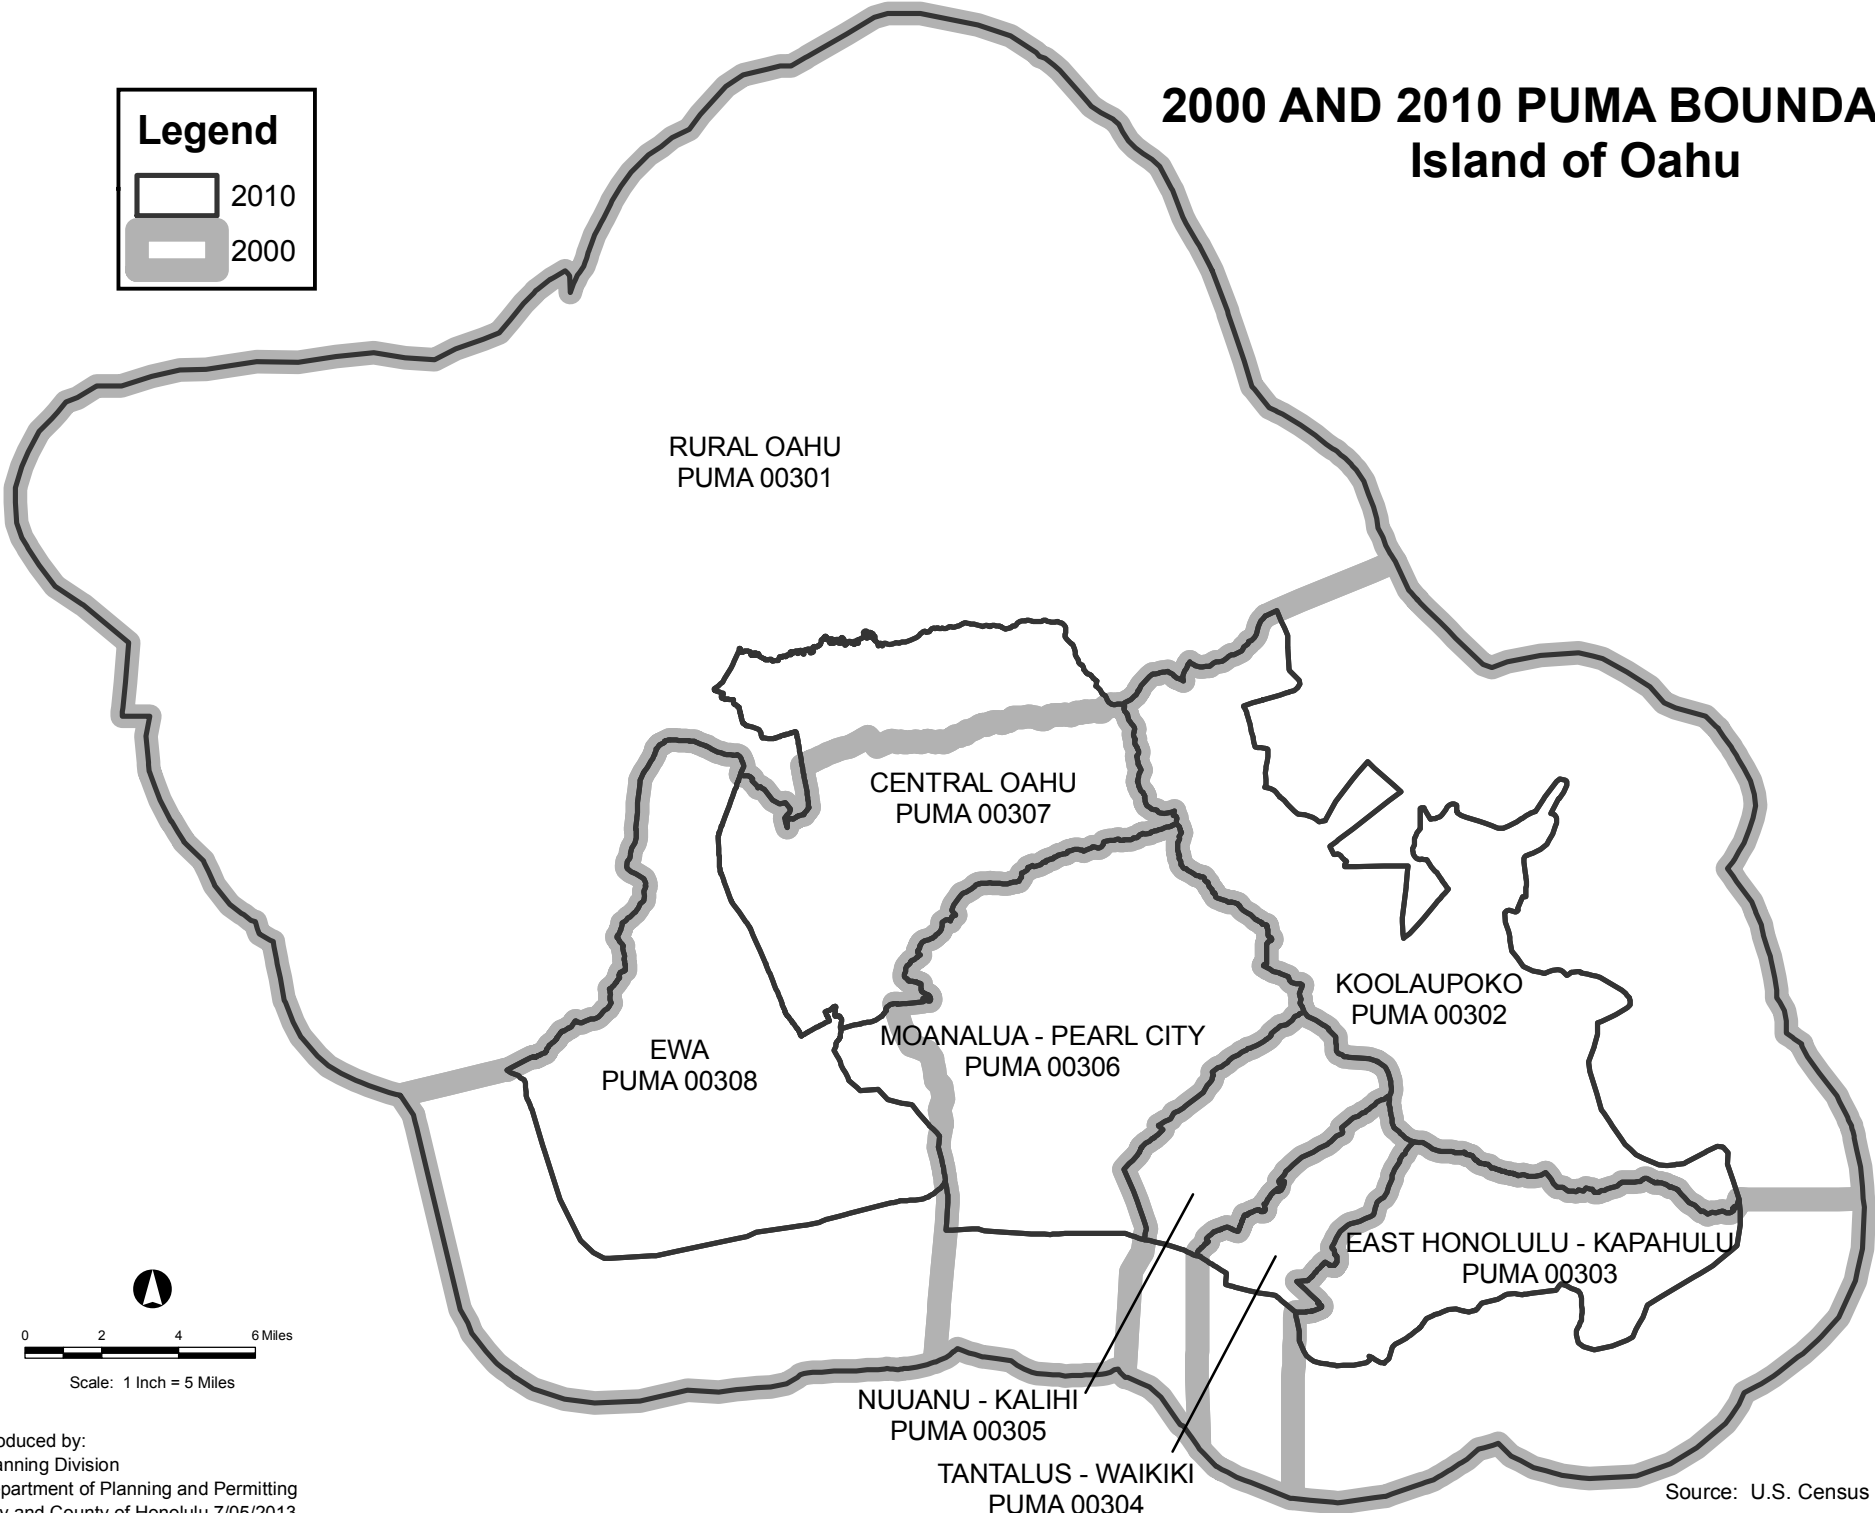

2000 AND 2010 PUMA BOUNDARIES Island of Oahu

Legend

2010

2000

Produced by:
Planning Division
Department of Planning and Permitting
City and County of Honolulu 7/05/2013

Source: U.S. Census Bureau