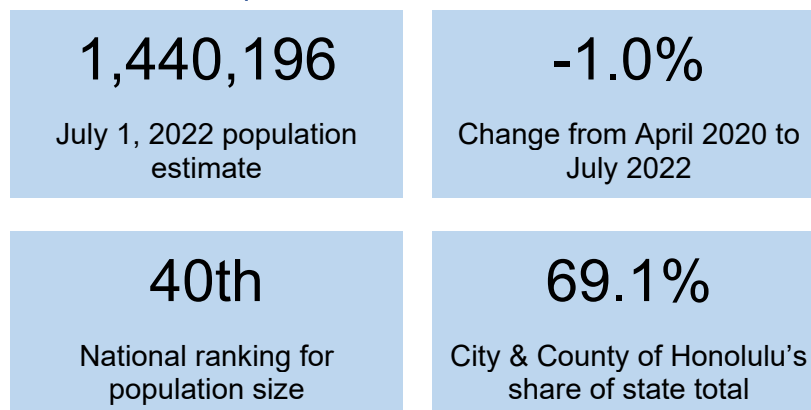

Comparative population statistics

Population in Hawaii in 2022