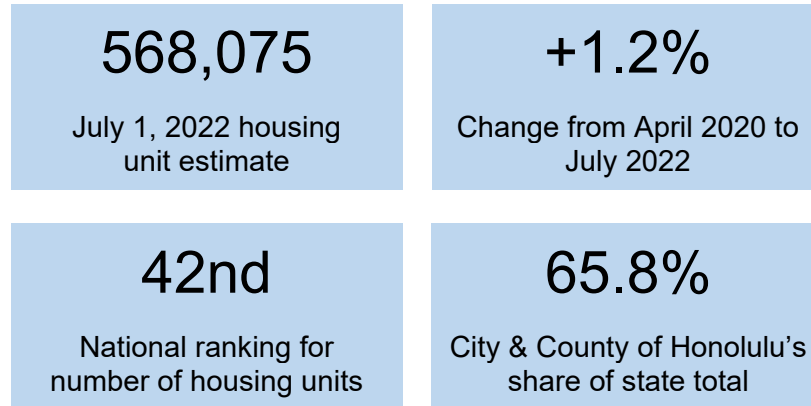

Hawaii Housing Unit Estimates for July 1, 2022

The U.S. Census Bureau released its July 1, 2022 housing unit estimates on May 18, 2023. Statistics on housing units within the State of Hawaii are below.

Housing Units in Hawaii in 2022

On July 1, 2022, Hawaii had 568,075 housing units. This was an increase of 7,010 (1.2%) from April 1, 2020. It represented a 0.6% increase per year. Hawaii ranked 42nd among all states and Washington D.C. in terms of the number of housing units.

Among the four counties, the City and County of Honolulu had the largest share of housing units with 65.8%, followed by Hawaii County with 16.0%, Maui County with 12.9%, and Kauai County with 5.4%.

The number of housing units grew faster in Hawaii and Maui counties compared to the other counties between April 1, 2020 and July 1, 2022. Housing units in Hawaii County increased by 2.2% and housing units in Maui County increased by 2.1% over the period. Housing unit growth in Honolulu and Kauai counties was 0.9% and 1.1%, respectively.