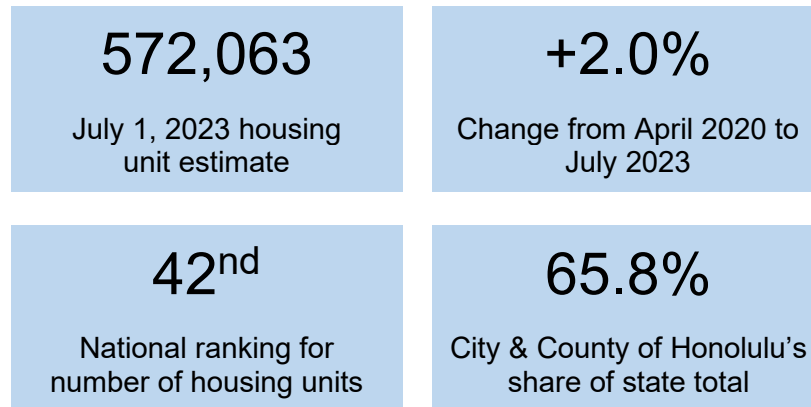

The U.S. Census Bureau released its July 1, 2023 housing unit estimates on May 16, 2024. Statistics on housing units within the State of Hawaii are below.

Housing Units in Hawaii in 2023

On July 1, 2023, Hawaii had 572,063 housing units. This was an increase of 10,998 (2.0 percent) from April 1, 2020. It represented a 0.6 percent increase per year. Hawaii ranked 42nd among all states and Washington D.C. in terms of the number of housing units.

Among the four counties, the City and County of Honolulu had the largest share of housing units with 65.8 percent, followed by Hawaii County with 16.0 percent, Maui County with 12.9 percent, and Kauai County with 5.4 percent.

The number of housing units grew fastest in Hawaii and Maui counties. Between April 1, 2020 and July 1, 2023, housing units increased by 3.2 percent in Hawaii County and by 3.0 percent in Maui County. Housing unit growth in Honolulu and Kauai counties was 1.5 percent and 1.6 percent, respectively.