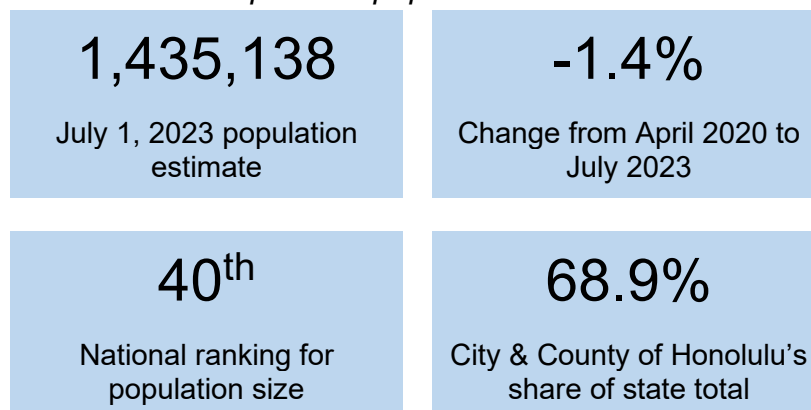

The U.S. Census Bureau released its July 1, 2023 housing unit estimates on May 16, 2024. Statistics on housing units within the State of Hawaii are below.

Housing Units in Hawaii in 2023

On July 1, 2023, Hawaii had 572,063 housing units. This was an increase of 10,998 (2.0 percent) from April 1, 2020. It represented a 0.6 percent increase per year. Hawaii ranked 42nd among all states and Washington D.C. in terms of the number of housing units.

Among the four counties, the City and County of Honolulu had the largest share of housing units with 65.8 percent, followed by Hawaii County with 16.0 percent, Maui County with 12.9 percent, and Kauai County with 5.4 percent.

The number of housing units grew fastest in Hawaii and Maui counties. Between April 1, 2020 and July 1, 2023, housing units increased by 3.2 percent in Hawaii County and by 3.0 percent in Maui County. Housing unit growth in Honolulu and Kauai counties was 1.5 percent and 1.6 percent, respectively.

Population in Hawaii in 2023

Comparative population statistics

TABLE 1. HOUSING UNITS, BY COUNTY: 2020 TO 2023

Year	State total	Honolulu	Hawaii	Kauai	Maui 1/
2020: April 1 2/	561,065	370,664	88,691	30,157	71,553
2020: July 1	562,004	371,179	88,921	30,198	71,706
2021: July 1	564,865	372,603	89,738	30,330	72,194
2022: July 1	568,026	373,852	90,659	30,485	73,030
2023: July 1	572,063	376,209	91,546	30,631	73,677
Share of state total					
2020: April 1 2/	100.0	66.1	15.8	5.4	12.8
2020: July 1	100.0	66.0	15.8	5.4	12.8
2021: July 1	100.0	66.0	15.9	5.4	12.8
2022: July 1	100.0	65.8	16.0	5.4	12.9
2023: July 1	100.0	65.8	16.0	5.4	12.9
April 1, 2020 to July 1, 2023 2/					
Numeric change	10,998	5,545	2,855	474	2,124
Percent change	2.0	1.5	3.2	1.6	3.0
Average annual	0.6	0.5	1.0	0.5	0.9