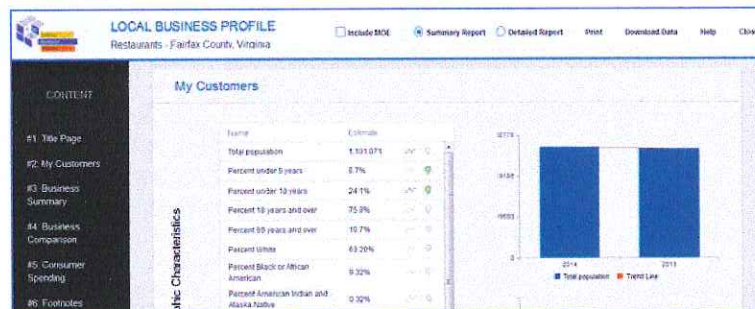

What's New: Completely New Report

The **Local Business Profile Report** have been completely redesigned for version 2.0. While the data shown in the reports are essentially the same as