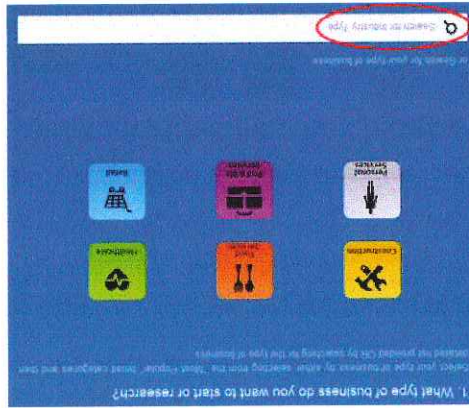

What's New: Place and County-Based Regions

In the current version, the reports now provide new access to the **Margins of Error** (MoEs) for the demographic data. The report is also fully **interactive**, with direct access to specific sections via a **Content** panel. The charts in each section are interactive too, and users can select which variable to **graph** via the icons next to the variable. Finally, the reports can much more easily be printed and downloaded to separate comma separated values text files (.csv) for each section using the **Print** and **Download Data** items in the report header.

Census Data
To learn more about the demographic data in CBB (from the American Community Survey), see:
census.gov/programs-surveys/acs/
To learn more about the business data in CBB (from the Economic Census and other Census Economic Programs), see:
census.gov/econ/