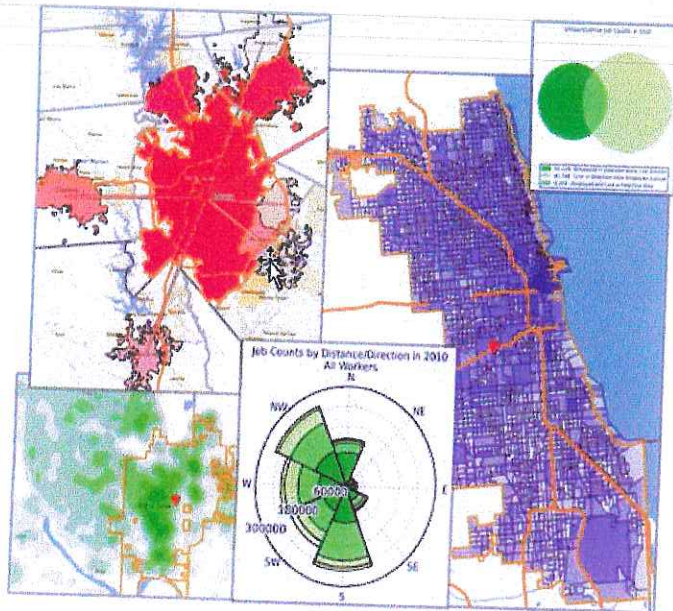

OnTheMap

Local Employment Dynamics

OnTheMap is an online mapping and reporting application located at <http://onthemap.ces.census.gov/> that shows where people work and where workers live. OnTheMap was developed through a unique partnership between the U.S. Census Bureau and its Local Employment Dynamics (LED) partner states.

OnTheMap provides an easy-to-use interface for creating, viewing, printing, and downloading workforce related maps, profiles, and underlying data. An interactive map viewer displays workplace and residential distributions by user-defined geographies at census block level detail. This flexibility allows for a variety of use cases, including emergency planning, transportation planning, site location, and economic development. The application also provides companion reports on worker and firm characteristics, employment and residential area comparisons, worker flows, and commuting patterns. In OnTheMap, statistics can be generated for specific segments of the workforce, including ages, earnings, or industry groupings.