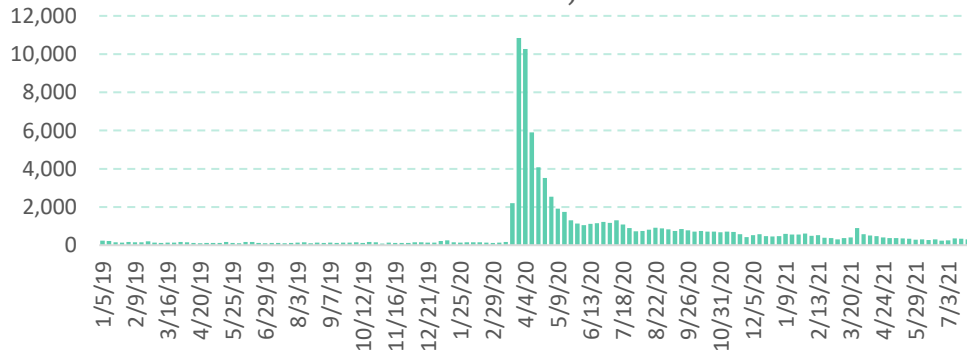

Issued July 30, 2021

COVID-19 Metrics for Maui County

New known cases and 14-day moving average

Case metrics	Cumulative total	Per 100K population
Cases	5,207	3,110
Hospitalizations	256	153
Deaths	60	36

People vaccinated	Number	Percent
At least 1 dose	102,922	61.5
Completed	89,597	53.5

For latest data available as of July 30, 2021.

Initial Unemployment Claims

Maui & Lanai claims, 2019-2021

Maui & Lanai claims, 3-year comparison

Molokai claims, 2019-2021

Molokai claims, 3-year comparison

Tourism Overview