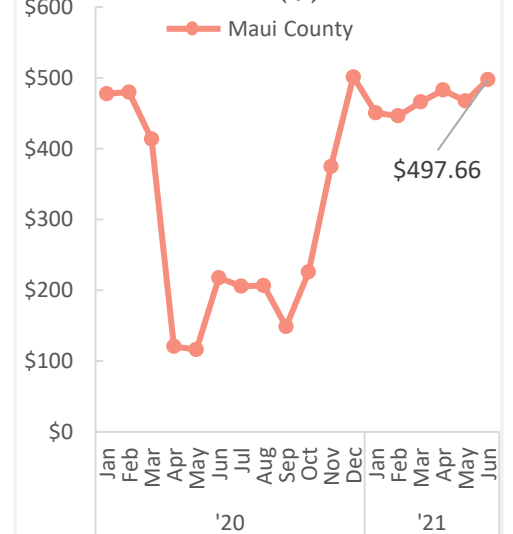

Issued July 30, 2021

COVID-19 Metrics for Maui County

New known cases and 14-day moving average

Case metrics	Cumulative total	Per 100K population
Cases	5,207	3,110
Hospitalizations	256	153
Deaths	60	36

People vaccinated	Number	Percent
At least 1 dose	102,922	61.5
Completed	89,597	53.5

For latest data available as of July 30, 2021.

Initial Unemployment Claims

Maui & Lanai claims, 2019-2021

Maui & Lanai claims, 3-year comparison

Molokai claims, 2019-2021

Molokai claims, 3-year comparison

Tourism Overview

Total visitor arrivals by air

Total airseats

Kahului airport; excludes inter-island airseats.

US mainland visitors (% of total arrivals)

Visitors staying in hotels (%)

Hotel occupancy (%)

Average hotel room rate (\$)