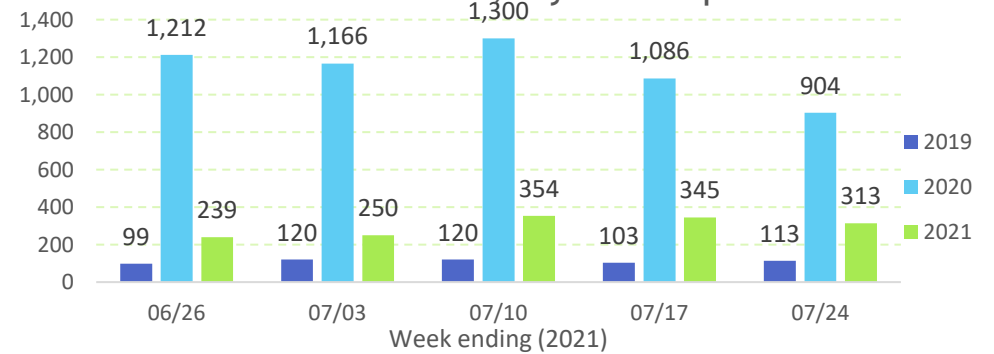

Issued July 30, 2021

COVID-19 Metrics for Maui County

New known cases and 14-day moving average

Case metrics	Cumulative total	Per 100K population
Cases	5,207	3,110
Hospitalizations	256	153
Deaths	60	36

People vaccinated	Number	Percent
At least 1 dose	102,922	61.5
Completed	89,597	53.5

For latest data available as of July 30, 2021.

Initial Unemployment Claims

Maui & Lanai claims, 2019-2021

Maui & Lanai claims, 3-year comparison

Molokai claims, 2019-2021

Molokai claims, 3-year comparison

Tourism Overview