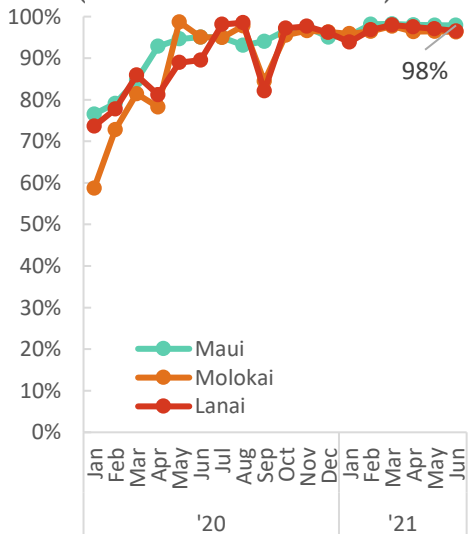

Issued July 30, 2021

COVID-19 Metrics for Maui County

New known cases and 14-day moving average

Case metrics	Cumulative total	Per 100K population
Cases	5,207	3,110
Hospitalizations	256	153
Deaths	60	36

People vaccinated	Number	Percent
At least 1 dose	102,922	61.5
Completed	89,597	53.5

For latest data available as of July 30, 2021.

Initial Unemployment Claims

Maui & Lanai claims, 2019-2021

Maui & Lanai claims, 3-year comparison

Molokai claims, 2019-2021

Molokai claims, 3-year comparison

Tourism Overview

Total visitor arrivals by air

Total airseats

Kahului airport; excludes inter-island airseats.

US mainland visitors (% of total arrivals)

Visitors staying in hotels (%)

Hotel occupancy (%)

Average hotel room rate (\$)