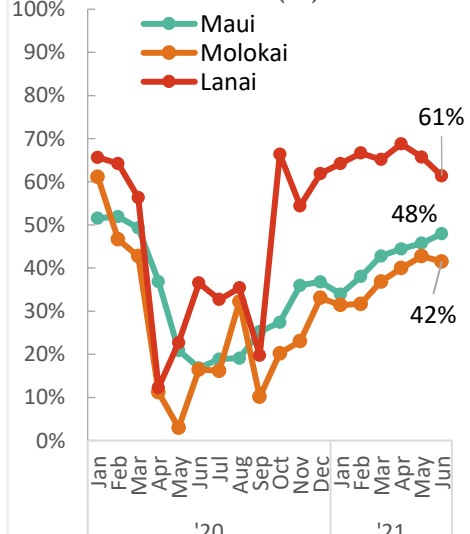

Issued July 30, 2021

COVID-19 Metrics for Maui County

New known cases and 14-day moving average

Case metrics	Cumulative total	Per 100K population
Cases	5,207	3,110
Hospitalizations	256	153
Deaths	60	36

People vaccinated	Number	Percent
At least 1 dose	102,922	61.5
Completed	89,597	53.5

For latest data available as of July 30, 2021.

Initial Unemployment Claims

Maui & Lanai claims, 2019-2021

Maui & Lanai claims, 3-year comparison

Molokai claims, 2019-2021

Molokai claims, 3-year comparison

Tourism Overview

Total visitor arrivals by air

Total airseats

Kahului airport; excludes inter-island airseats.

US mainland visitors (% of total arrivals)

Visitors staying in hotels (%)

Hotel occupancy (%)

Average hotel room rate (\$)