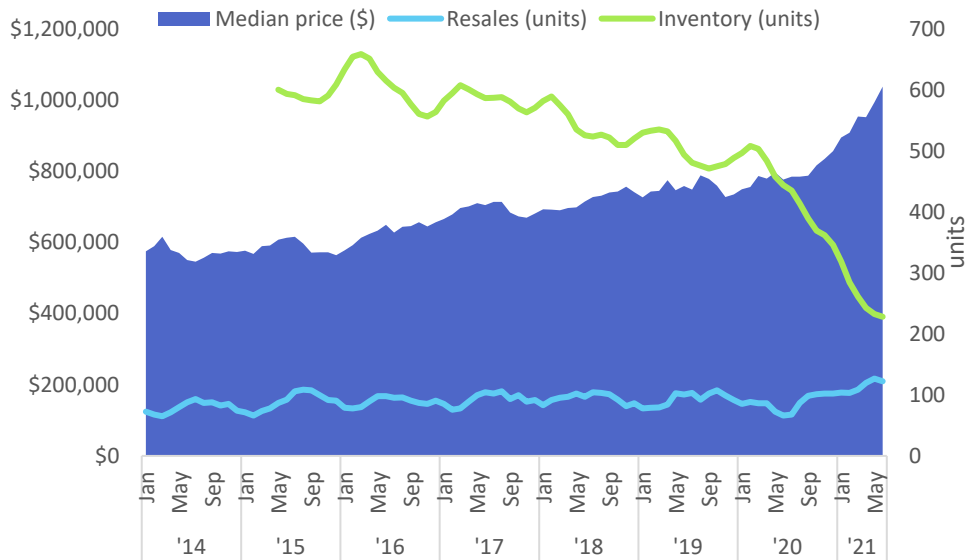

Permit values in \$ thousands.

Private building permits (values in \$ thousands)*

*12 month moving average

Housing Market for Maui County

Single family home market*

*3 month moving average

Condo/Apartment/Townhouse market*