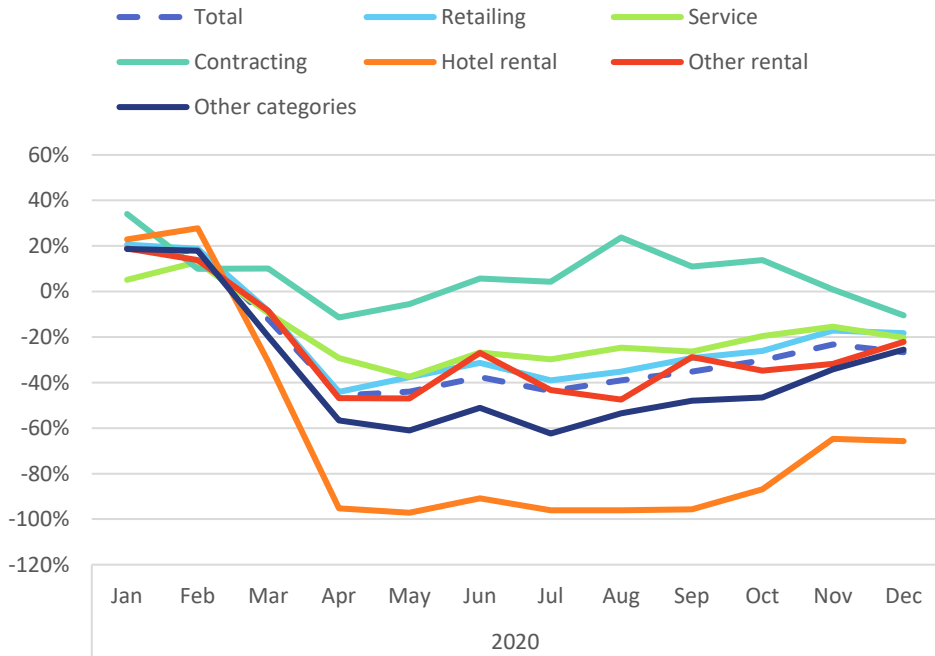

General Excise Tax Liability for Maui County

% Change from same month prior year