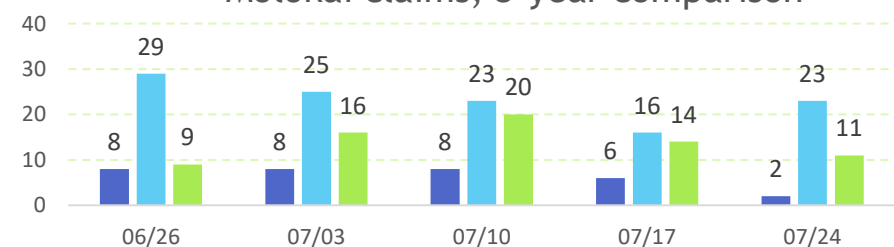

Issued July 30, 2021

COVID-19 Metrics for Maui County

New known cases and 14-day moving average

Case metrics	Cumulative total	Per 100K population
Cases	5,207	3,110
Hospitalizations	256	153
Deaths	60	36

People vaccinated	Number	Percent
At least 1 dose	102,922	61.5
Completed	89,597	53.5

For latest data available as of July 30, 2021.

Initial Unemployment Claims

Maui & Lanai claims, 2019-2021

Maui & Lanai claims, 3-year comparison

Molokai claims, 2019-2021

Molokai claims, 3-year comparison

Tourism Overview

Total visitor arrivals by air

Total airseats

Kahului airport; excludes inter-island airseats.

US mainland visitors (% of total arrivals)

Visitors staying in hotels (%)

Hotel occupancy (%)

Average hotel room rate (\$)