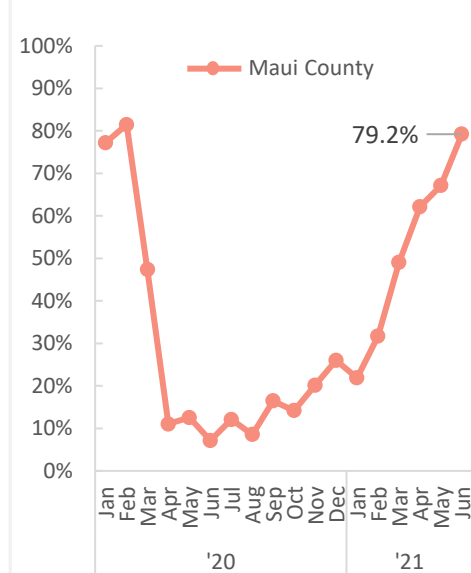

Issued July 30, 2021

COVID-19 Metrics for Maui County

New known cases and 14-day moving average

Case metrics	Cumulative total	Per 100K population
Cases	5,207	3,110
Hospitalizations	256	153
Deaths	60	36

People vaccinated	Number	Percent
At least 1 dose	102,922	61.5
Completed	89,597	53.5

For latest data available as of July 30, 2021.

Initial Unemployment Claims

Maui & Lanai claims, 2019-2021

Maui & Lanai claims, 3-year comparison

Molokai claims, 2019-2021

Molokai claims, 3-year comparison

Tourism Overview

Total visitor arrivals by air

Total airseats

Kahului airport; excludes inter-island airseats.

US mainland visitors (% of total arrivals)

Visitors staying in hotels (%)

Hotel occupancy (%)

Average hotel room rate (\$)