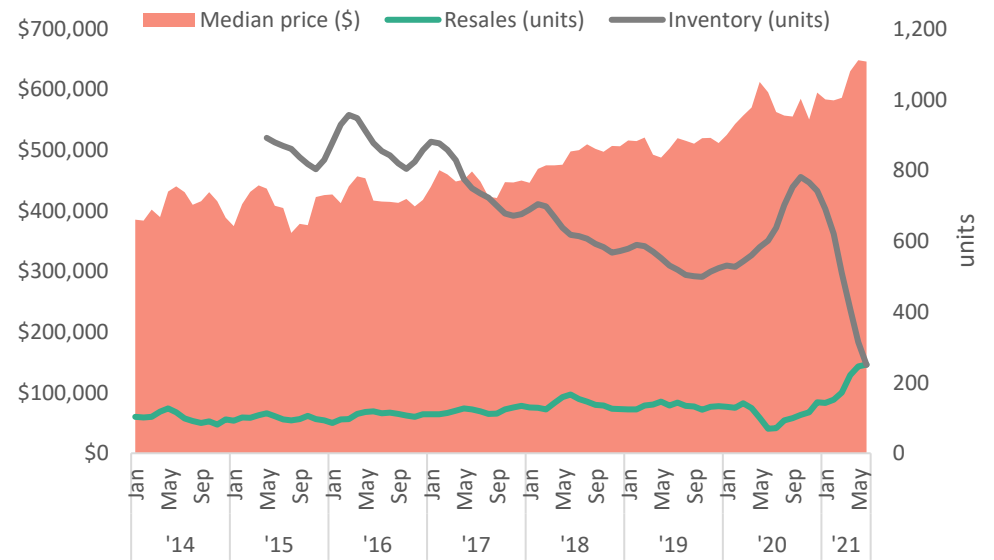

Permit values in \$ thousands.

Private building permits (values in \$ thousands)*

*12 month moving average

Housing Market for Maui County

Single family home market*

*3 month moving average

Condo/Apartment/Townhouse market*