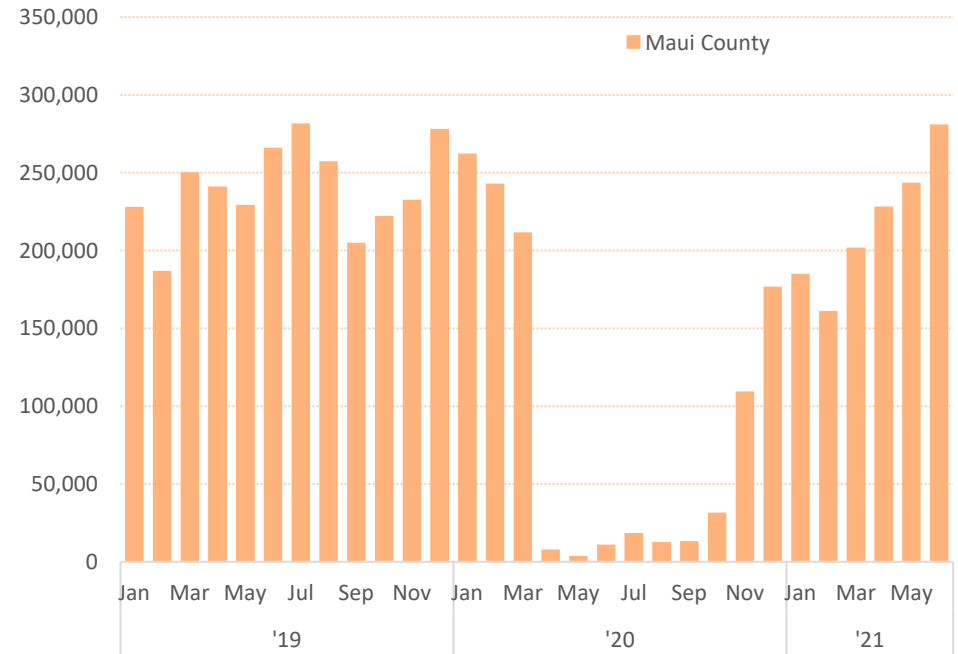

Issued July 30, 2021

COVID-19 Metrics for Maui County

New known cases and 14-day moving average

Case metrics	Cumulative total	Per 100K population
Cases	5,207	3,110
Hospitalizations	256	153
Deaths	60	36

People vaccinated	Number	Percent
At least 1 dose	102,922	61.5
Completed	89,597	53.5

For latest data available as of July 30, 2021.

Initial Unemployment Claims

Maui & Lanai claims, 2019-2021

Maui & Lanai claims, 3-year comparison

Molokai claims, 2019-2021

Molokai claims, 3-year comparison

Tourism Overview

Total visitor arrivals by air

Total airseats

Kahului airport; excludes inter-island airseats.

US mainland visitors (% of total arrivals)

Visitors staying in hotels (%)

Hotel occupancy (%)

Average hotel room rate (\$)