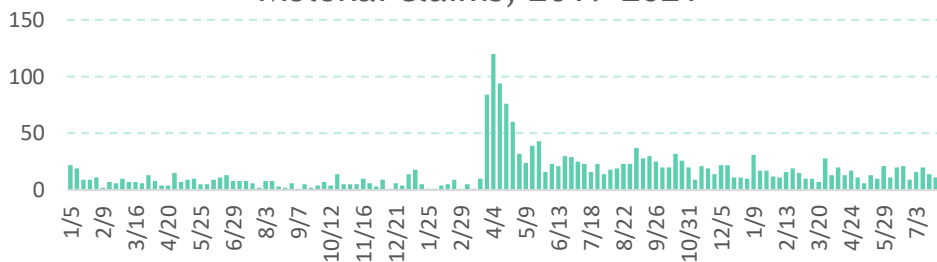

For latest data available as of July 30, 2021.

Initial Unemployment Claims

Maui & Lanai claims, 2019-2021

Maui & Lanai claims, 3-year comparison

Molokai claims, 2019-2021

Molokai claims, 3-year comparison

Tourism Overview

Total visitor arrivals by air

Total airseats

Kahului airport; excludes inter-island airseats.

US mainland visitors (% of total arrivals)

Visitors staying in hotels (%)

Hotel occupancy (%)

Average hotel room rate (\$)