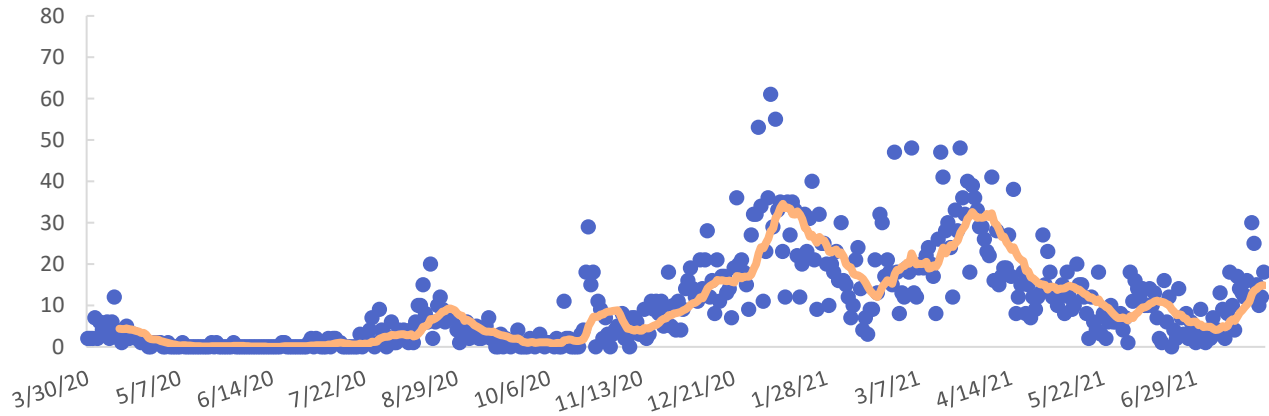

Issued July 30, 2021

COVID-19 Metrics for Maui County

New known cases and 14-day moving average

Case metrics	Cumulative total	Per 100K population
Cases	5,207	3,110
Hospitalizations	256	153
Deaths	60	36

People vaccinated	Number	Percent
At least 1 dose	102,922	61.5
Completed	89,597	53.5

For latest data available as of July 30, 2021.

Initial Unemployment Claims

Maui & Lanai claims, 2019-2021

Maui & Lanai claims, 3-year comparison

Molokai claims, 2019-2021

Molokai claims, 3-year comparison

Tourism Overview