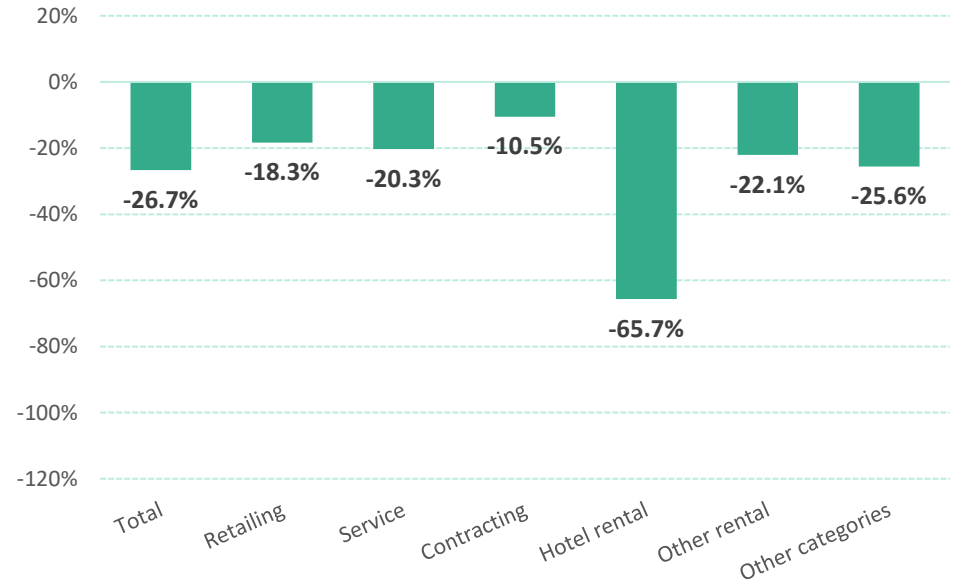

By category (Dec. 2020)