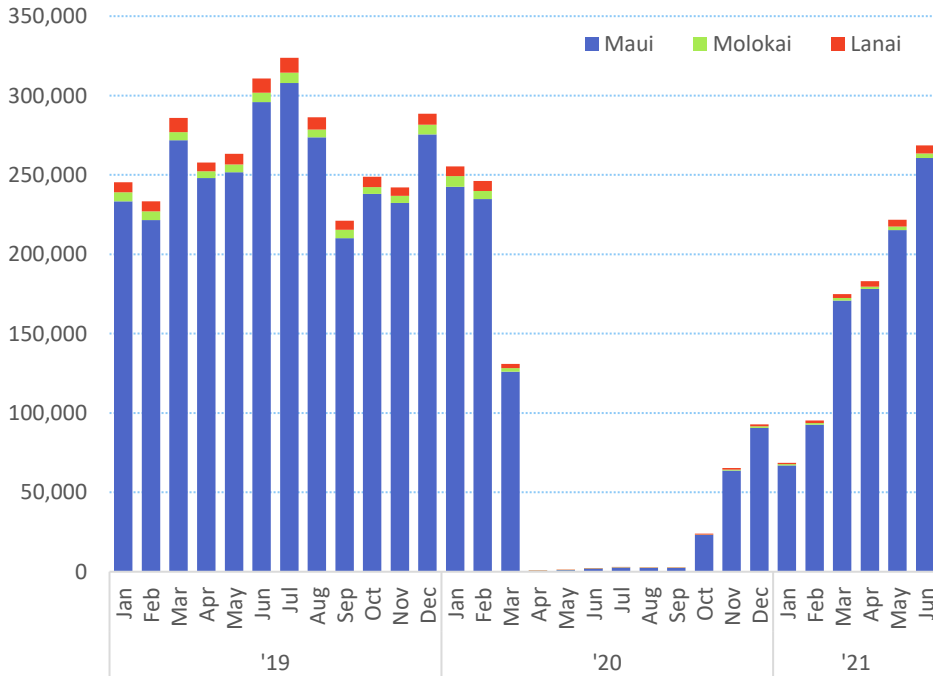

Issued July 30, 2021

COVID-19 Metrics for Maui County

New known cases and 14-day moving average

Case metrics	Cumulative total	Per 100K population
Cases	5,207	3,110
Hospitalizations	256	153
Deaths	60	36

People vaccinated	Number	Percent
At least 1 dose	102,922	61.5
Completed	89,597	53.5

For latest data available as of July 30, 2021.

Initial Unemployment Claims

Maui & Lanai claims, 2019-2021

Maui & Lanai claims, 3-year comparison

Molokai claims, 2019-2021

Molokai claims, 3-year comparison

Tourism Overview

Total visitor arrivals by air

Total airseats

Kahului airport; excludes inter-island airseats.

US mainland visitors (% of total arrivals)

Visitors staying in hotels (%)

Hotel occupancy (%)

Average hotel room rate (\$)