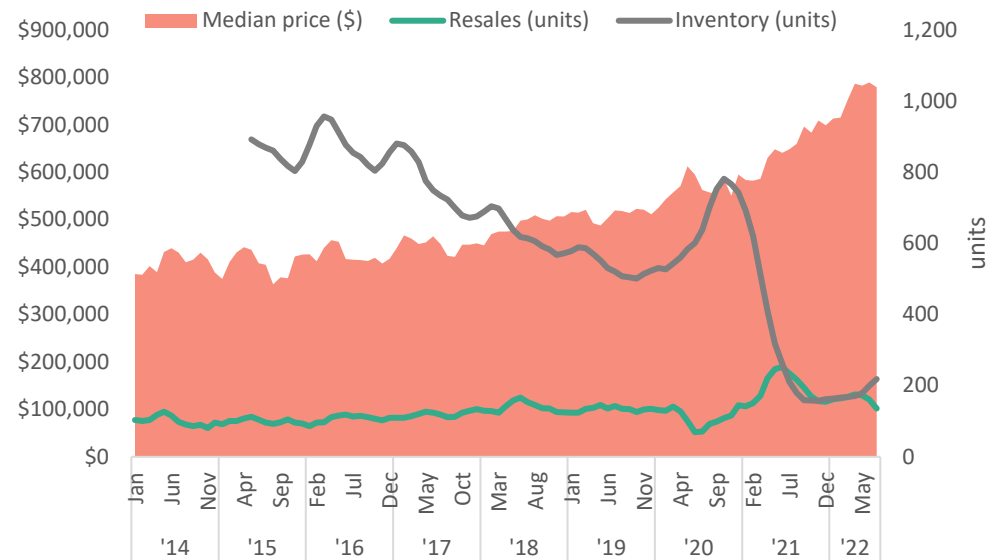

Permit values in \$ thousands.

Private building permits (values in \$ thousands)*

*12 month moving average

Housing Market for Maui County

Single family home market*

*3 month moving average

Condo/Apartment/Townhouse market*