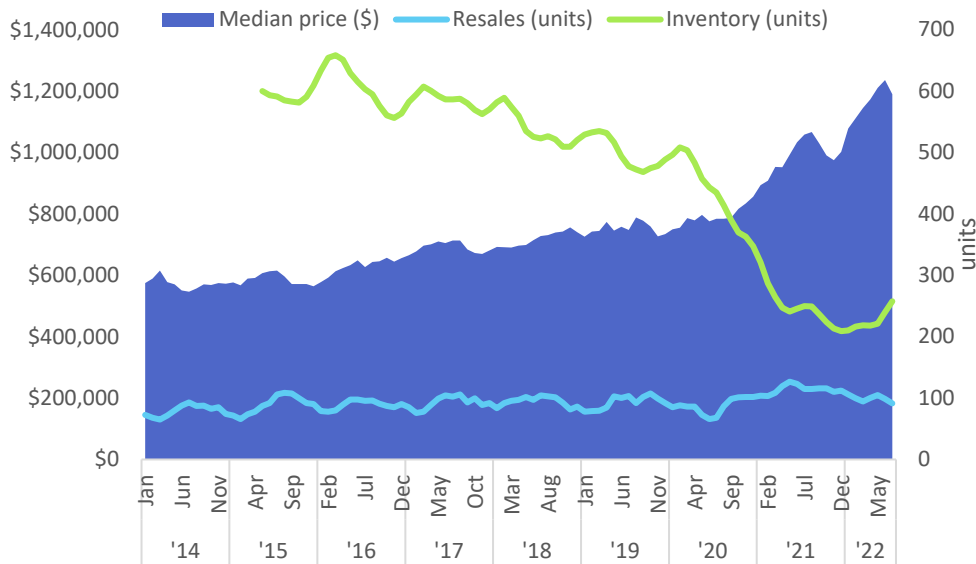

Permit values in \$ thousands.

Private building permits (values in \$ thousands)*

*12 month moving average

Housing Market for Maui County

Single family home market*

*3 month moving average

Condo/Apartment/Townhouse market*