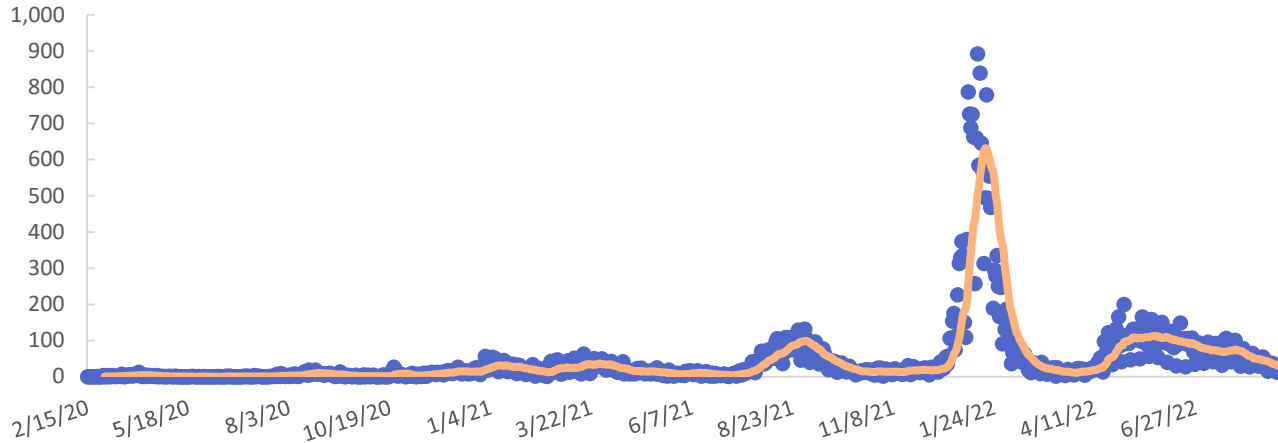

Issued September 1, 2022

COVID-19 Metrics for Maui County

New known cases and 14-day moving average

Case metrics	Cumulative total	Per 100K population
Cases	39,877	24,192

People vaccinated	Number	Percent
At least 1 dose	131,469	79.8
Completed	118,265	71.7
At least 1 booster	69,672	42.3