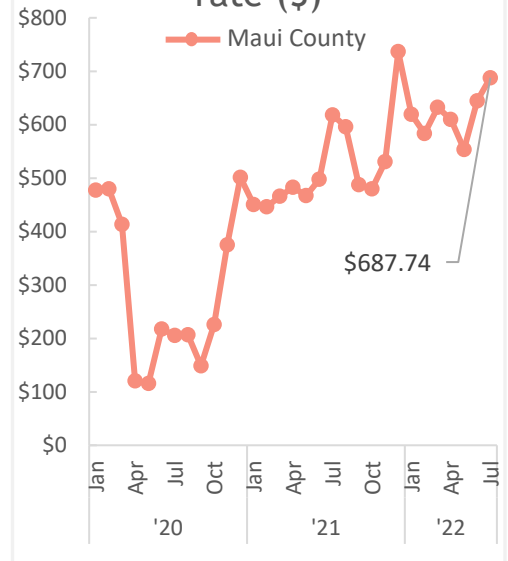

Issued September 1, 2022

COVID-19 Metrics for Maui County

New known cases and 14-day moving average

Case metrics	Cumulative total	Per 100K population
Cases	39,877	24,192

People vaccinated	Number	Percent
At least 1 dose	131,469	79.8
Completed	118,265	71.7
At least 1 booster	69,672	42.3

Tourism Overview

Total visitor arrivals by air

Total airseats

Kahului airport; excludes inter-island airseats.

US mainland visitors (% of total arrivals)

Visitors staying in hotels (%)

Hotel occupancy (%)

Average hotel room rate (\$)