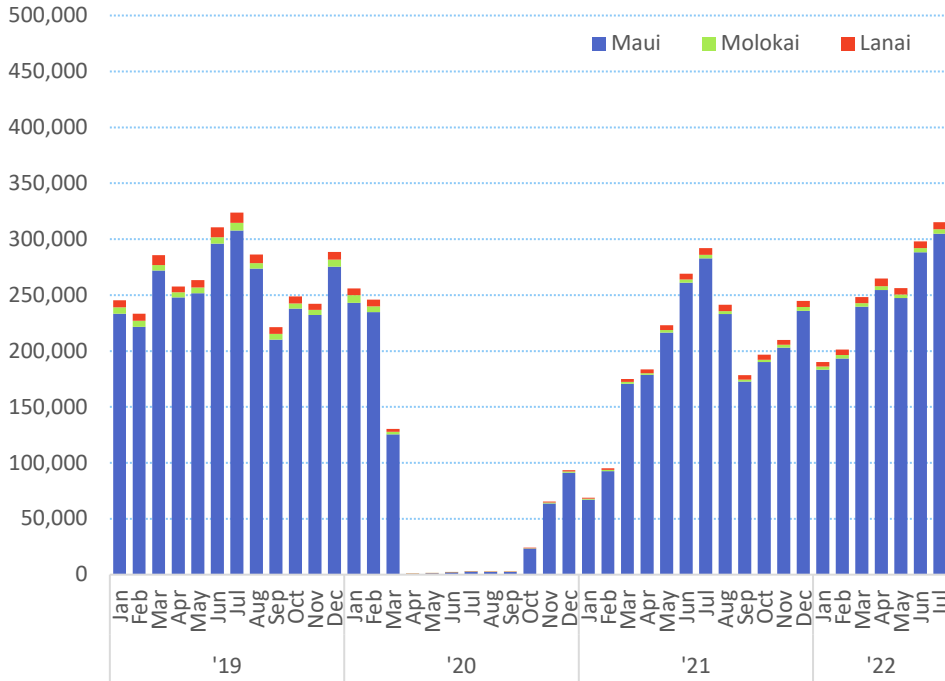

Issued September 1, 2022

COVID-19 Metrics for Maui County

New known cases and 14-day moving average

Case metrics	Cumulative total	Per 100K population
Cases	39,877	24,192

People vaccinated	Number	Percent
At least 1 dose	131,469	79.8
Completed	118,265	71.7
At least 1 booster	69,672	42.3

For latest data available as of September 1, 2022.

Initial Unemployment Claims

Maui & Lanai claims, 2020-2022

Maui & Lanai claims, 3-year comparison

Molokai claims, 2020-2022

Molokai claims, 3-year comparison

Tourism Overview

Total visitor arrivals by air

Total airseats

Kahului airport; excludes inter-island airseats.

US mainland visitors (% of total arrivals)

Visitors staying in hotels (%)

Hotel occupancy (%)

Average hotel room rate (\$)