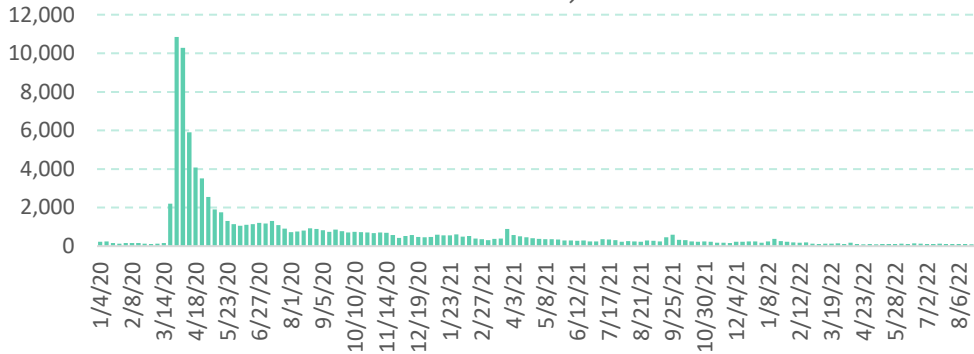

Issued September 1, 2022

COVID-19 Metrics for Maui County

New known cases and 14-day moving average

Case metrics	Cumulative total	Per 100K population
Cases	39,877	24,192

People vaccinated	Number	Percent
At least 1 dose	131,469	79.8
Completed	118,265	71.7
At least 1 booster	69,672	42.3

For latest data available as of September 1, 2022.

Initial Unemployment Claims

Maui & Lanai claims, 2020-2022

Maui & Lanai claims, 3-year comparison

Molokai claims, 2020-2022

Molokai claims, 3-year comparison