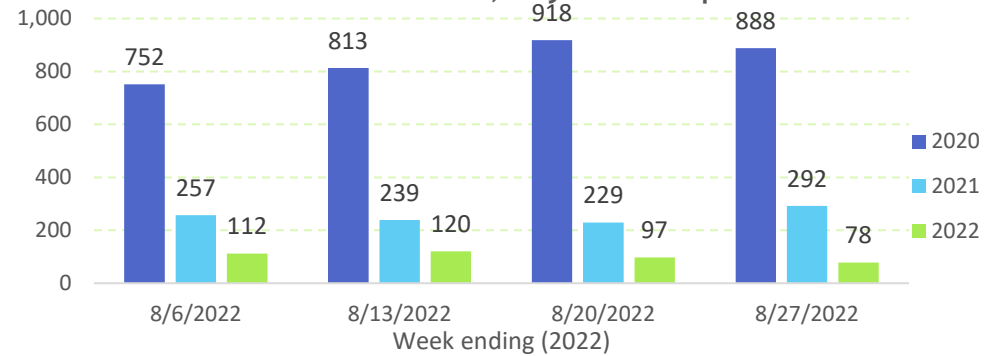

Issued September 1, 2022

COVID-19 Metrics for Maui County

New known cases and 14-day moving average

Case metrics	Cumulative total	Per 100K population
Cases	39,877	24,192

People vaccinated	Number	Percent
At least 1 dose	131,469	79.8
Completed	118,265	71.7
At least 1 booster	69,672	42.3

For latest data available as of September 1, 2022.

Initial Unemployment Claims

Maui & Lanai claims, 2020-2022

Maui & Lanai claims, 3-year comparison

Molokai claims, 2020-2022

Molokai claims, 3-year comparison