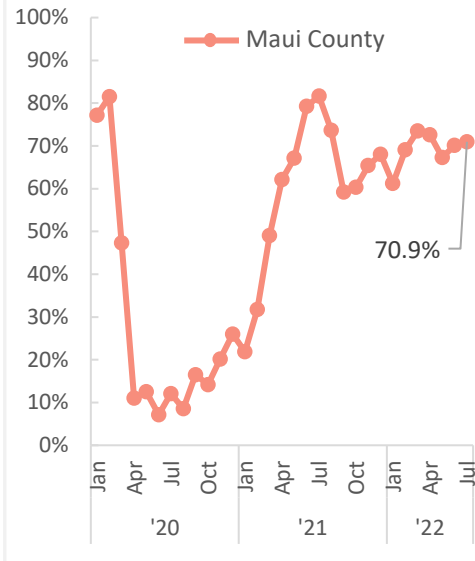

Issued September 1, 2022

COVID-19 Metrics for Maui County

New known cases and 14-day moving average

Case metrics	Cumulative total	Per 100K population
Cases	39,877	24,192

People vaccinated	Number	Percent
At least 1 dose	131,469	79.8
Completed	118,265	71.7
At least 1 booster	69,672	42.3

For latest data available as of September 1, 2022.

Initial Unemployment Claims

Maui & Lanai claims, 2020-2022

Maui & Lanai claims, 3-year comparison

Molokai claims, 2020-2022

Molokai claims, 3-year comparison

Tourism Overview

Total visitor arrivals by air

Total airseats

Kahului airport; excludes inter-island airseats.

US mainland visitors (% of total arrivals)

Visitors staying in hotels (%)

Hotel occupancy (%)

Average hotel room rate (\$)