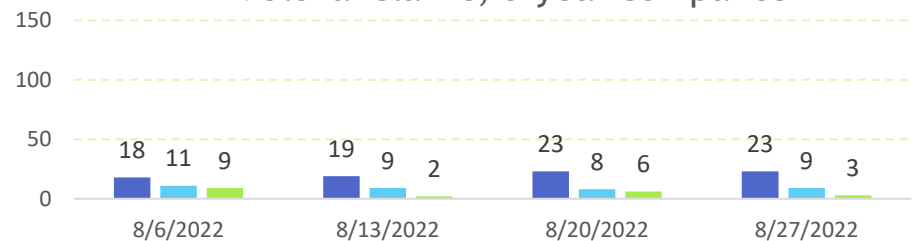

Issued September 1, 2022

COVID-19 Metrics for Maui County

New known cases and 14-day moving average

Case metrics	Cumulative total	Per 100K population
Cases	39,877	24,192

People vaccinated	Number	Percent
At least 1 dose	131,469	79.8
Completed	118,265	71.7
At least 1 booster	69,672	42.3

For latest data available as of September 1, 2022.

Initial Unemployment Claims

Maui & Lanai claims, 2020-2022

Maui & Lanai claims, 3-year comparison

Molokai claims, 2020-2022

Molokai claims, 3-year comparison