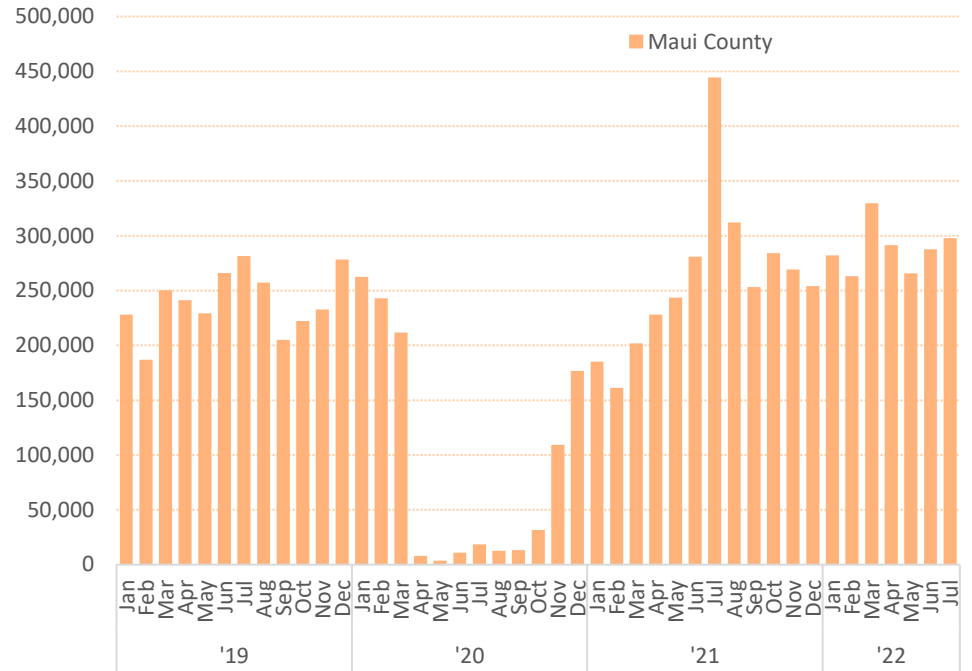

Issued September 1, 2022

COVID-19 Metrics for Maui County

New known cases and 14-day moving average

Case metrics	Cumulative total	Per 100K population
Cases	39,877	24,192

People vaccinated	Number	Percent
At least 1 dose	131,469	79.8
Completed	118,265	71.7
At least 1 booster	69,672	42.3

For latest data available as of September 1, 2022.

Initial Unemployment Claims

Maui & Lanai claims, 2020-2022

Maui & Lanai claims, 3-year comparison

Molokai claims, 2020-2022

Molokai claims, 3-year comparison

Tourism Overview

Total visitor arrivals by air

Total airseats

Kahului airport; excludes inter-island airseats.

US mainland visitors (% of total arrivals)

Visitors staying in hotels (%)

Hotel occupancy (%)

Average hotel room rate (\$)