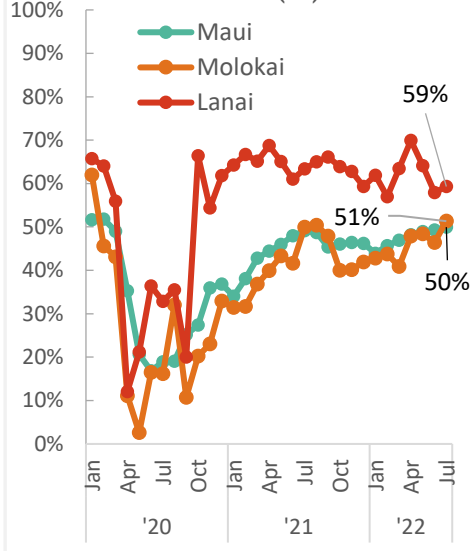

Issued September 1, 2022

COVID-19 Metrics for Maui County

New known cases and 14-day moving average

Case metrics	Cumulative total	Per 100K population
Cases	39,877	24,192

People vaccinated	Number	Percent
At least 1 dose	131,469	79.8
Completed	118,265	71.7
At least 1 booster	69,672	42.3

For latest data available as of September 1, 2022.

Initial Unemployment Claims

Maui & Lanai claims, 2020-2022

Maui & Lanai claims, 3-year comparison

Molokai claims, 2020-2022

Molokai claims, 3-year comparison

Tourism Overview

Total visitor arrivals by air

Total airseats

Kahului airport; excludes inter-island airseats.

US mainland visitors (% of total arrivals)

Visitors staying in hotels (%)

Hotel occupancy (%)

Average hotel room rate (\$)