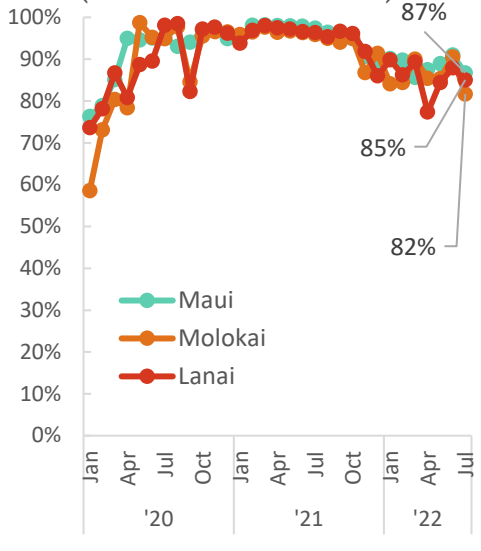

Issued September 1, 2022

COVID-19 Metrics for Maui County

New known cases and 14-day moving average

Case metrics	Cumulative total	Per 100K population
Cases	39,877	24,192

People vaccinated	Number	Percent
At least 1 dose	131,469	79.8
Completed	118,265	71.7
At least 1 booster	69,672	42.3

For latest data available as of September 1, 2022.

Initial Unemployment Claims

Maui & Lanai claims, 2020-2022

Maui & Lanai claims, 3-year comparison

Molokai claims, 2020-2022

Molokai claims, 3-year comparison

Tourism Overview

Total visitor arrivals by air

Total airseats

Kahului airport; excludes inter-island airseats.

US mainland visitors (% of total arrivals)

Visitors staying in hotels (%)

Hotel occupancy (%)

Average hotel room rate (\$)