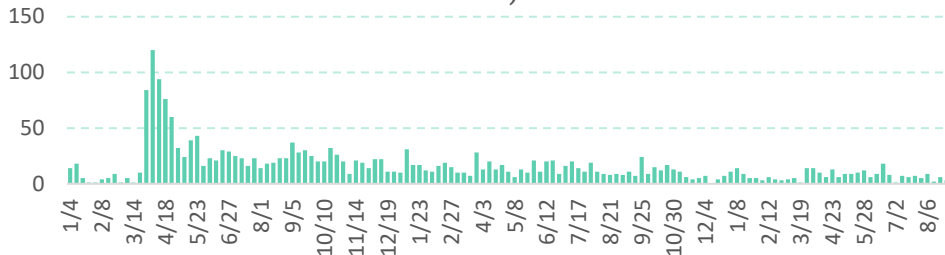

Issued September 1, 2022

COVID-19 Metrics for Maui County

New known cases and 14-day moving average

Case metrics	Cumulative total	Per 100K population
Cases	39,877	24,192

People vaccinated	Number	Percent
At least 1 dose	131,469	79.8
Completed	118,265	71.7
At least 1 booster	69,672	42.3

For latest data available as of September 1, 2022.

Initial Unemployment Claims

Maui & Lanai claims, 2020-2022

Maui & Lanai claims, 3-year comparison

Molokai claims, 2020-2022

Molokai claims, 3-year comparison

Tourism Overview

Total visitor arrivals by air

Total airseats

Kahului airport; excludes inter-island airseats.

US mainland visitors (% of total arrivals)

Visitors staying in hotels (%)

Hotel occupancy (%)

Average hotel room rate (\$)