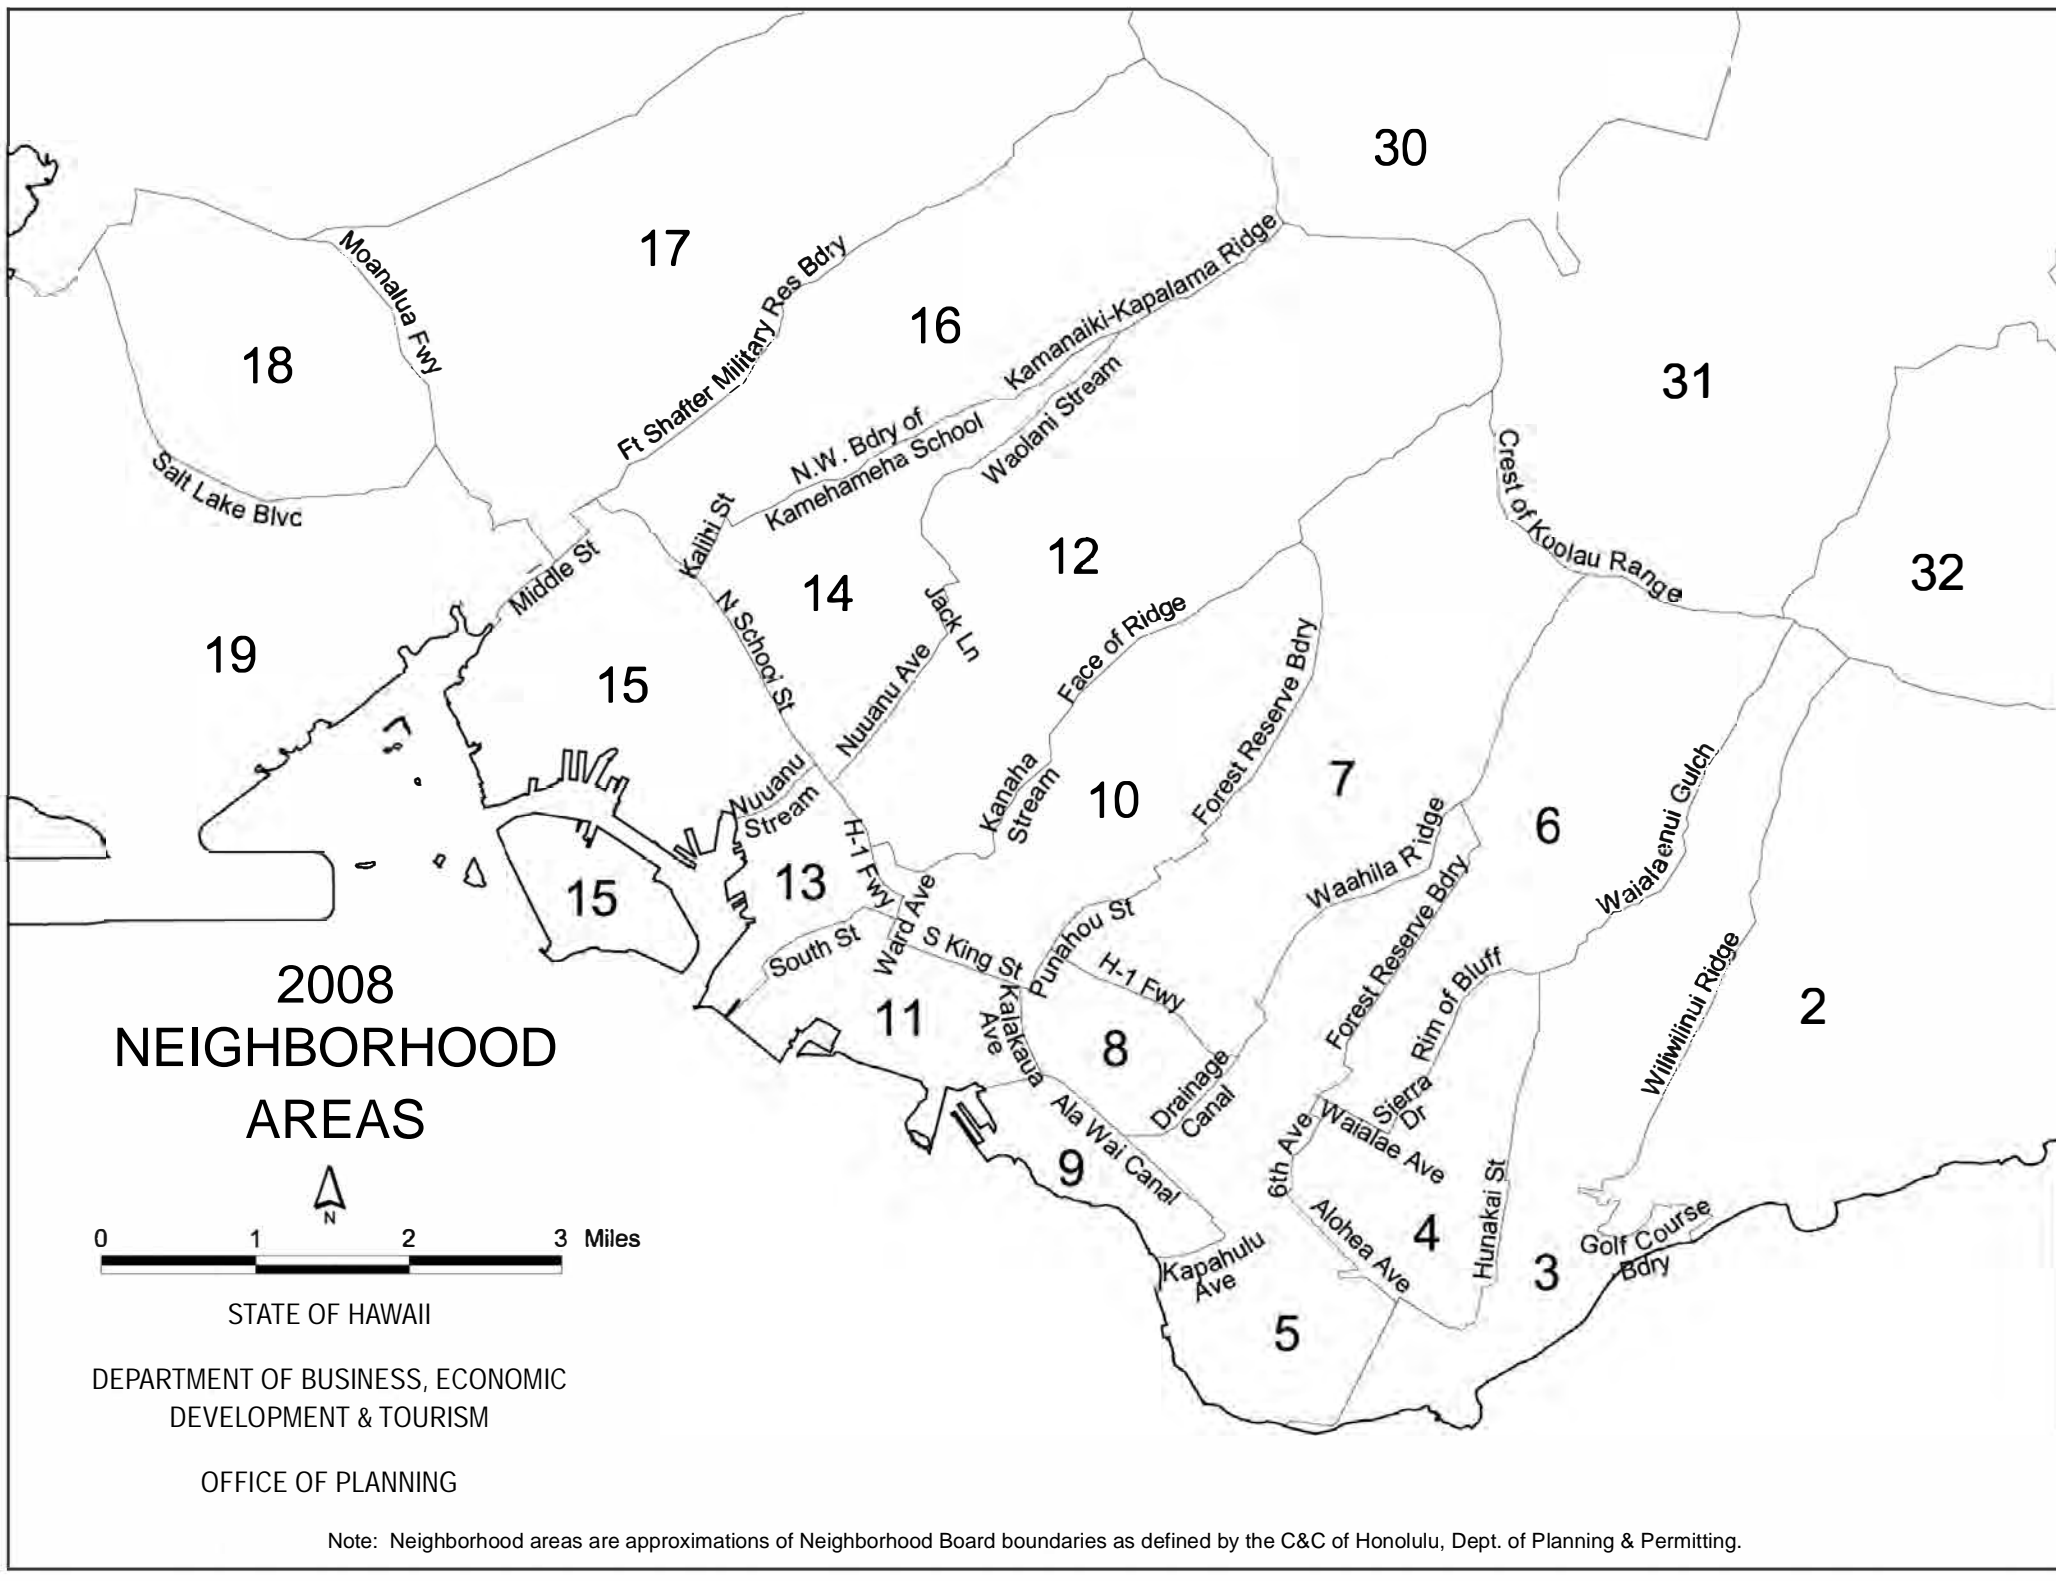

# 2008 NEIGHBORHOOD AREAS

STATE OF HAWAII

DEPARTMENT OF BUSINESS, ECONOMIC  
DEVELOPMENT & TOURISM

OFFICE OF PLANNING

Note: Neighborhood areas are approximations of Neighborhood Board boundaries as defined by the C&C of Honolulu, Dept. of Planning & Permitting.

**2008  
NEIGHBORHOOD  
AREAS**

STATE OF HAWAII

DEPARTMENT OF BUSINESS, ECONOMIC  
DEVELOPMENT & TOURISM

OFFICE OF PLANNING

Note: Neighborhood areas are approximations of Neighborhood Board boundaries as defined by the C&C of Honolulu, Dept. of Planning & Permitting.