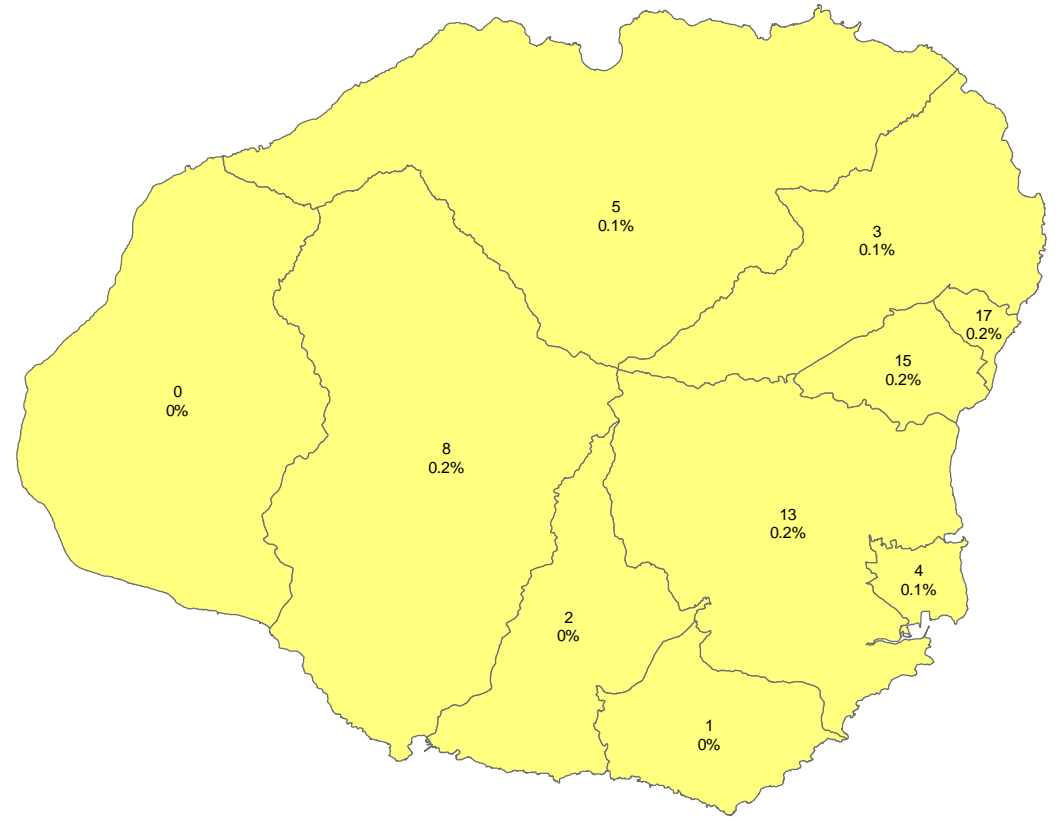

Islands of Kauai and Niihau

Vietnamese Population by Census Tracts: 2000

(Race Alone or in Combination)

Vietnamese Population

This map was produced by the Office of Planning (OP) for planning purposes. It should not be used for boundary interpretations or other spatial analysis beyond the limitations of the data. Information regarding compilation dates and accuracy of the data presented can be obtained from OP.

Source:
Demographic Data - U.S. Census Bureau, Census 2000 Summary File 1 Data

Note: Percent figures displayed in map are the number of Vietnamese as a percent of the total census tract population.