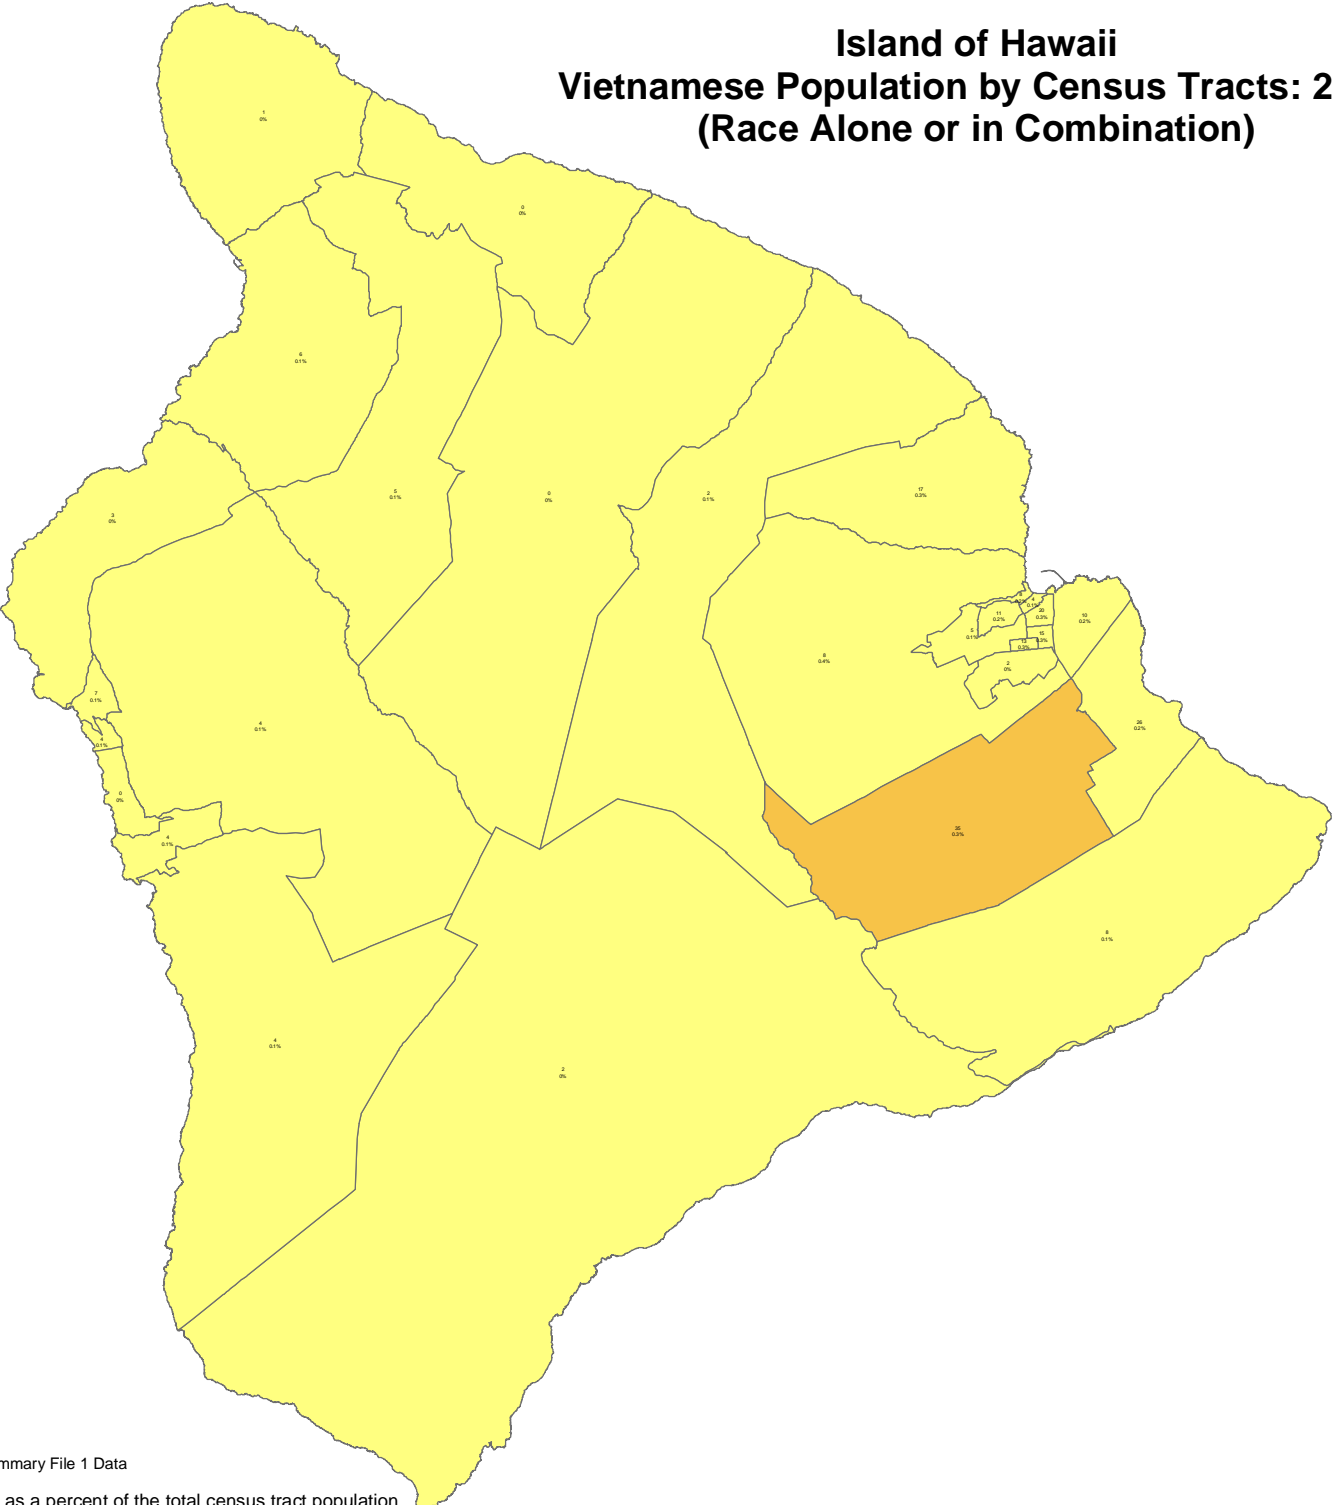

Island of Hawaii Vietnamese Population by Census Tracts: 2000 (Race Alone or in Combination)

This map was produced by the Office of Planning (OP) for planning purposes. It should not be used for boundary interpretations or other spatial analysis beyond the limitations of the data. Information regarding compilation dates and accuracy of the data presented can be obtained from OP.

Source:
Demographic Data - U.S. Census Bureau, Census 2000 Summary File 1 Data

Note: Percent figures displayed in map are the number of Vietnamese as a percent of the total census tract population.