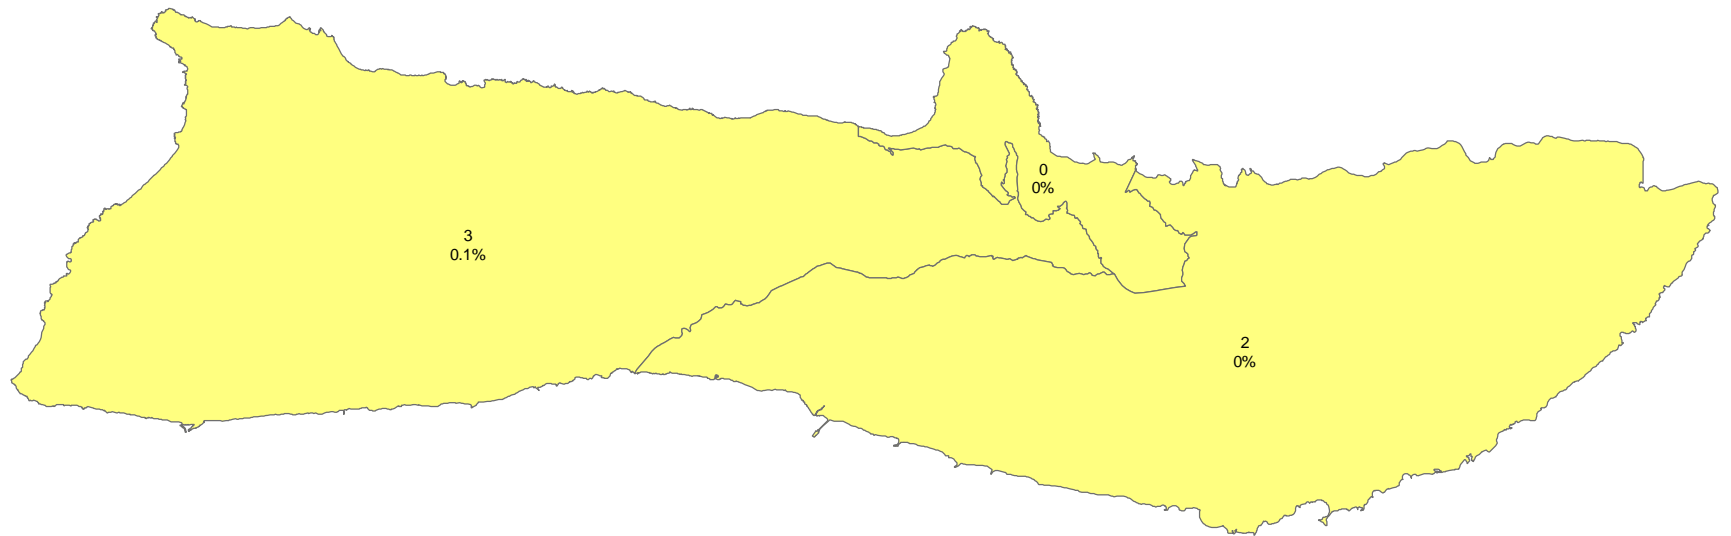

Island of Oahu Vietnamese Population by Census Tracts: 2000 (Race Alone or in Combination)

This map was produced by the Office of Planning (OP) for planning purposes. It should not be used for boundary interpretations or other spatial analysis beyond the limitations of the data. Information regarding compilation dates and accuracy of the data presented can be obtained from OP.

Source:
Demographic Data - U.S. Census Bureau, Census 2000 Summary File 1 Data

Note: Percent figures displayed in map are the number of Vietnamese as a percent of the total census tract population.

Island of Maui

Vietnamese Population by Census Tracts: 2000 (Race Alone or in Combination)

Vietnamese Population

- 0 - 30
- 31 - 75
- 76 - 190
- 191 - 438

This map was produced by the Office of Planning (OP) for planning purposes. It should not be used for boundary interpretations or other spatial analysis beyond the limitations of the data. Information regarding compilation dates and accuracy of the data presented can be obtained from OP.

Source: Demographic Data - U.S. Census Bureau, Census 2000 Summary File 1 Data

Note: Percent figures displayed in map are the number of Vietnamese as a percent of the total census tract population.

**Islands of Molokai and Lanai
Vietnamese Population by Census Tracts: 2000
(Race Alone or in Combination)**