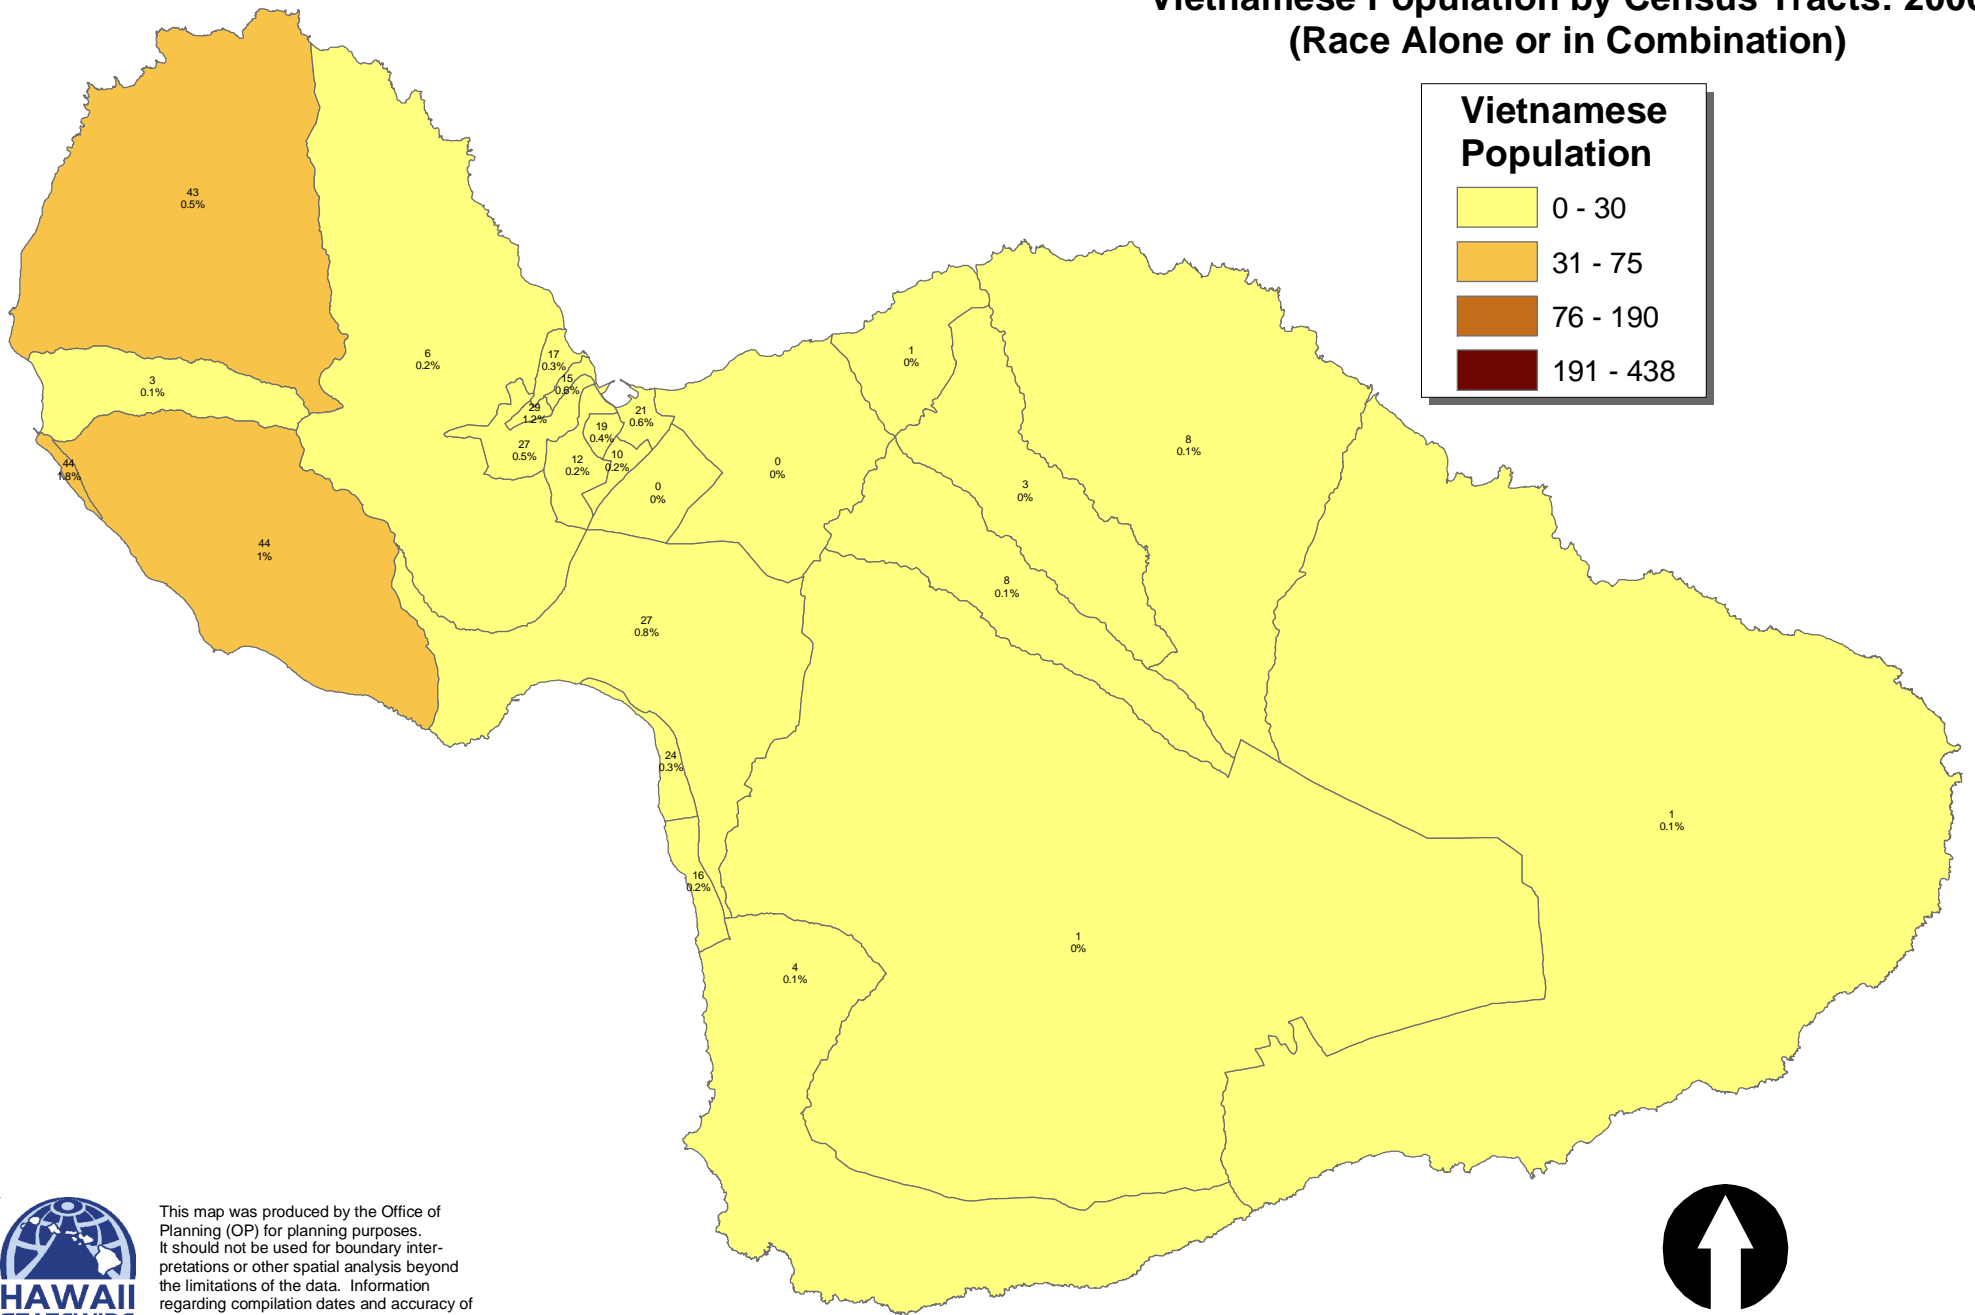

Island of Oahu Vietnamese Population by Census Tracts: 2000 (Race Alone or in Combination)

This map was produced by the Office of Planning (OP) for planning purposes. It should not be used for boundary interpretations or other spatial analysis beyond the limitations of the data. Information regarding compilation dates and accuracy of the data presented can be obtained from OP.

Source:
Demographic Data - U.S. Census Bureau, Census 2000 Summary File 1 Data

Note: Percent figures displayed in map are the number of Vietnamese as a percent of the total census tract population.

Island of Maui

Vietnamese Population by Census Tracts: 2000 (Race Alone or in Combination)

Vietnamese Population

- 0 - 30
- 31 - 75
- 76 - 190
- 191 - 438

This map was produced by the Office of Planning (OP) for planning purposes. It should not be used for boundary interpretations or other spatial analysis beyond the limitations of the data. Information regarding compilation dates and accuracy of the data presented can be obtained from OP.

Source:
Demographic Data - U.S. Census Bureau, Census 2000 Summary File 1 Data

Note: Percent figures displayed in map are the number of Vietnamese as a percent of the total census tract population.

Islands of Kauai and Niihau