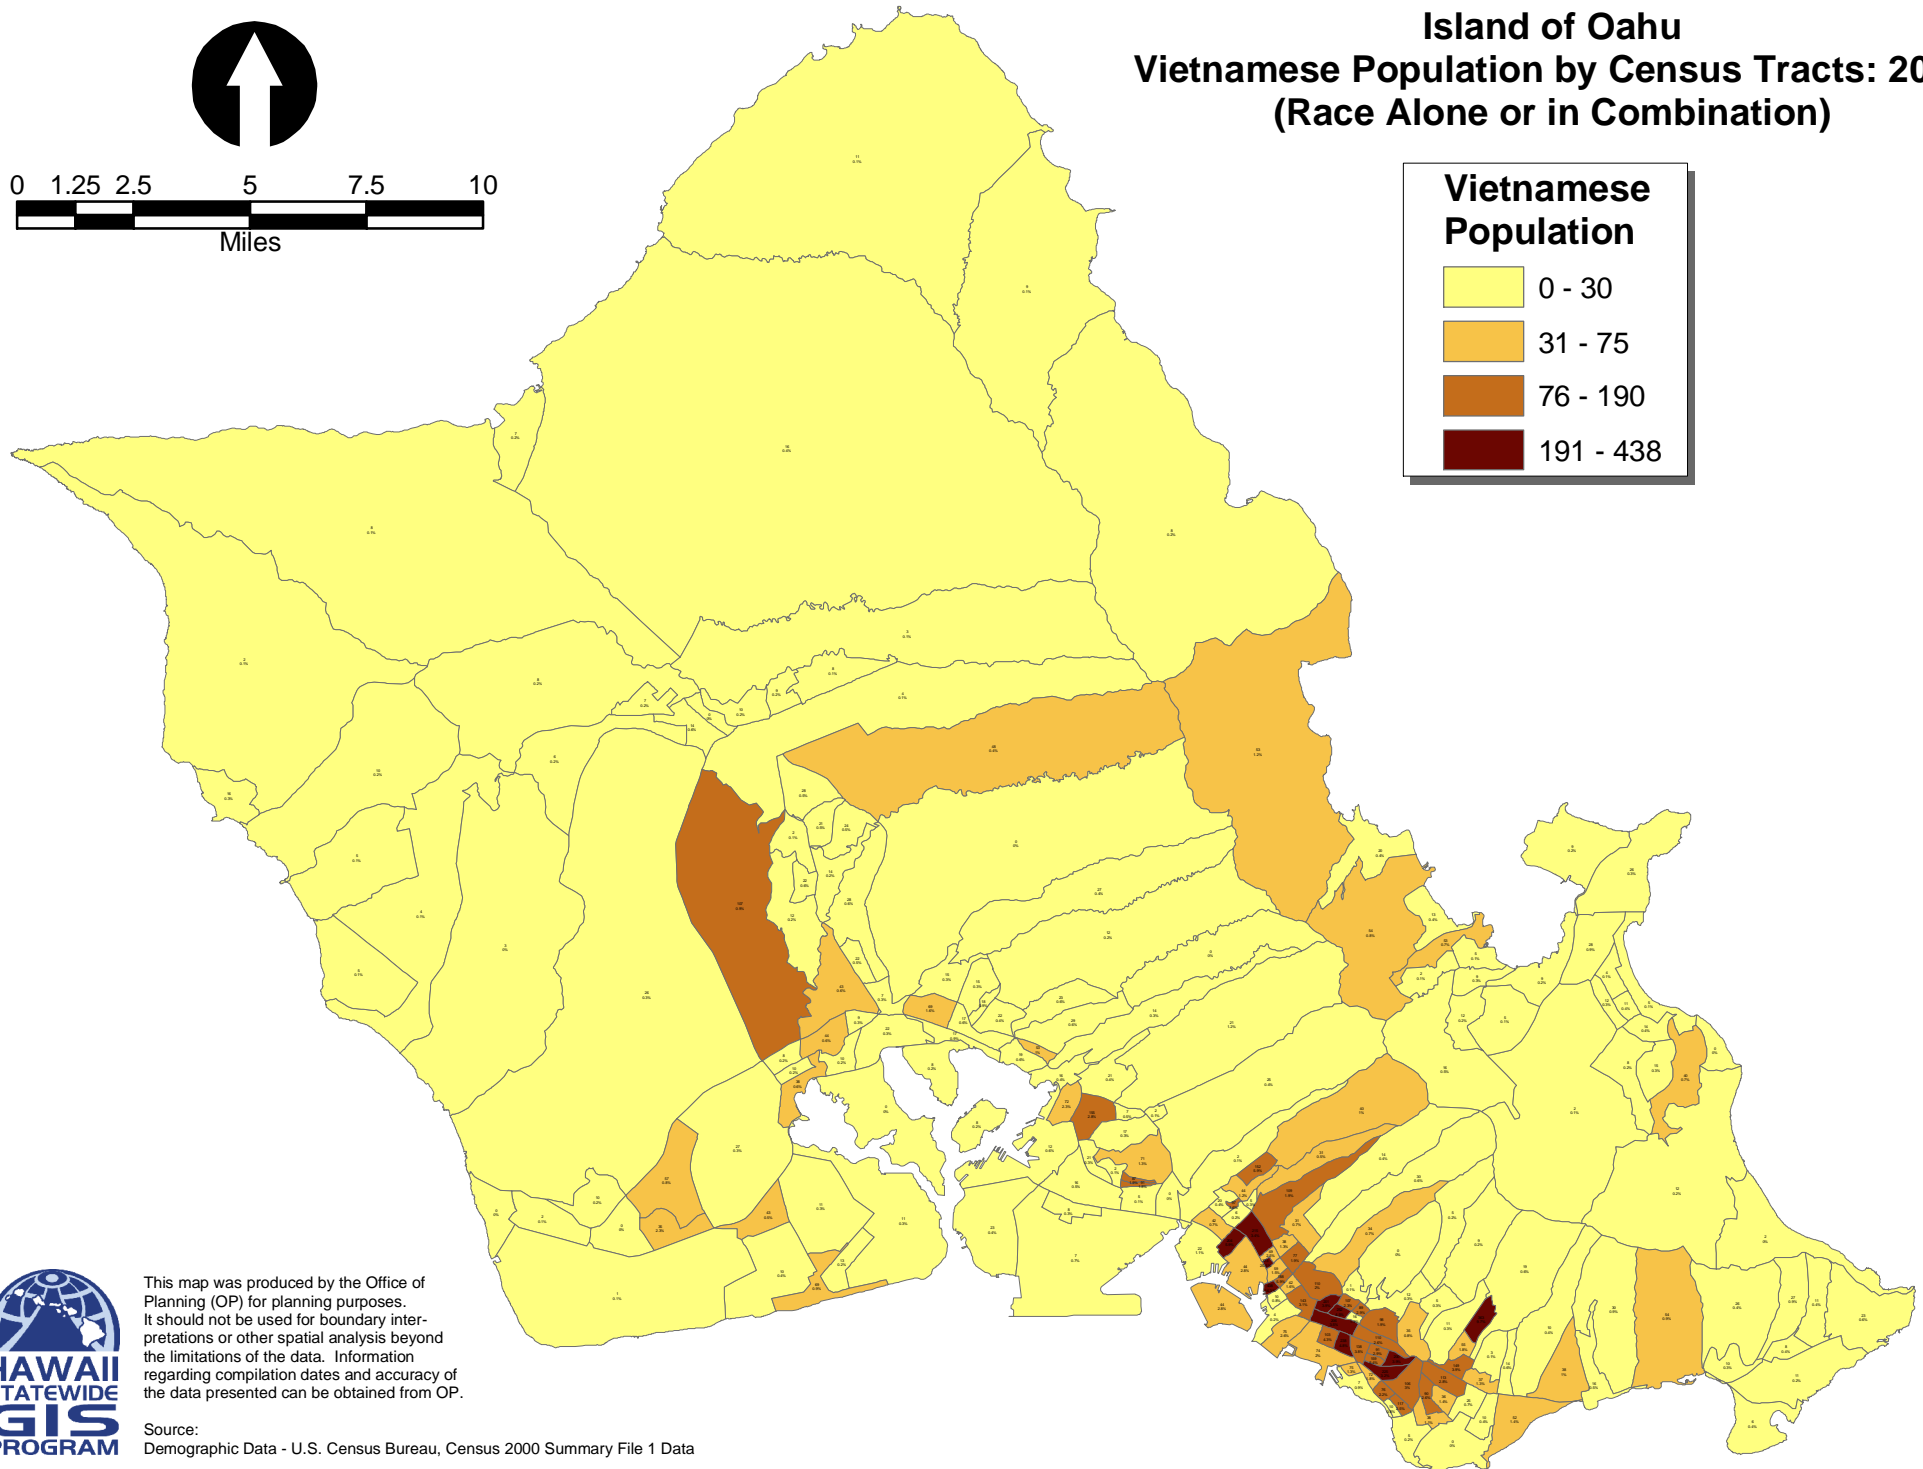

Island of Oahu Vietnamese Population by Census Tracts: 2000 (Race Alone or in Combination)

This map was produced by the Office of Planning (OP) for planning purposes. It should not be used for boundary interpretations or other spatial analysis beyond the limitations of the data. Information regarding compilation dates and accuracy of the data presented can be obtained from OP.

Source:
Demographic Data - U.S. Census Bureau, Census 2000 Summary File 1 Data

Note: Percent figures displayed in map are the number of Vietnamese as a percent of the total census tract population.

Island of Maui

Vietnamese Population by Census Tracts: 2000 (Race Alone or in Combination)

Vietnamese Population

- 0 - 30
- 31 - 75
- 76 - 190
- 191 - 438

This map was produced by the Office of Planning (OP) for planning purposes. It should not be used for boundary interpretations or other spatial analysis beyond the limitations of the data. Information regarding compilation dates and accuracy of the data presented can be obtained from OP.

Source:
Demographic Data - U.S. Census Bureau, Census 2000 Summary File 1 Data

Note: Percent figures displayed in map are the number of Vietnamese as a percent of the total census tract population.

Islands of Kauai and Niihau