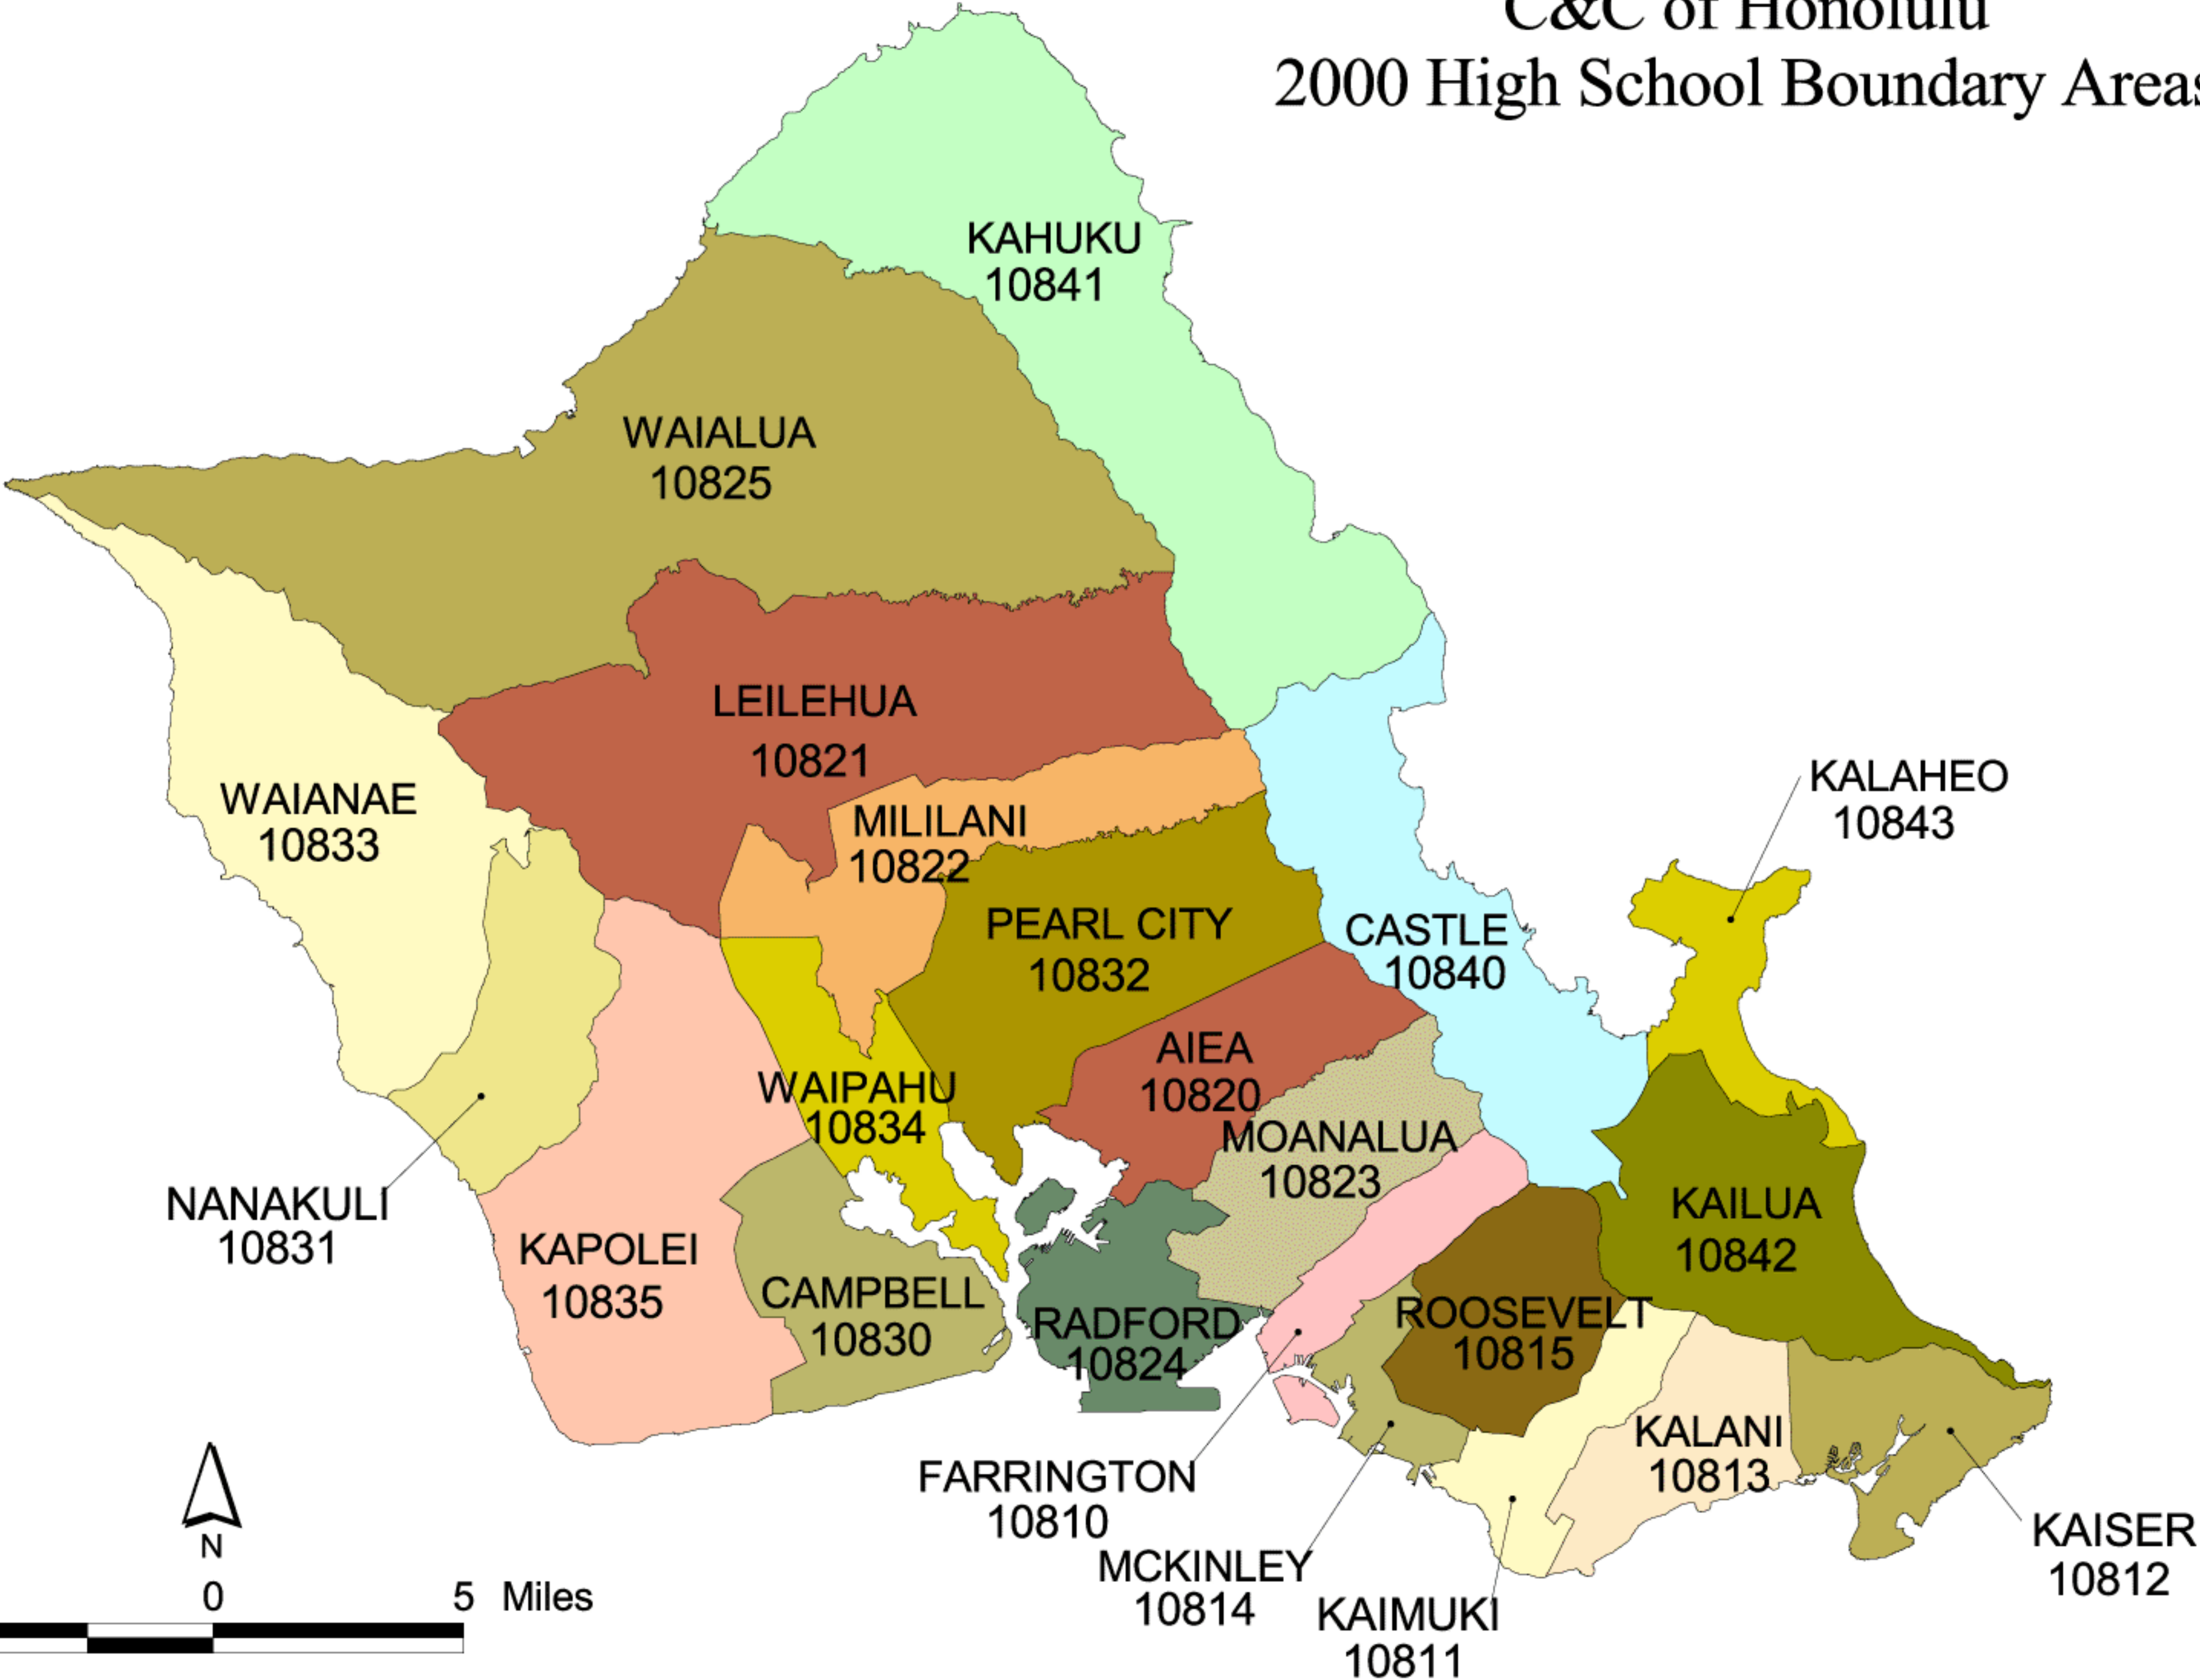

State of Hawaii 2000 Administrative Areas

- Administrative Areas**
- Honolulu (10050)
 - Central (10055)
 - Leeward (10060)
 - Windward (10065)
 - Hawaii (10070)
 - Maui (10075)
 - Kauai (10080)

C&C of Honolulu 2000 High School Boundary Areas

County of Maui 2000 High School Boundary Areas

County of Hawaii 2000 High School Boundary Areas

County of Kauai 2000 High School Boundary Areas