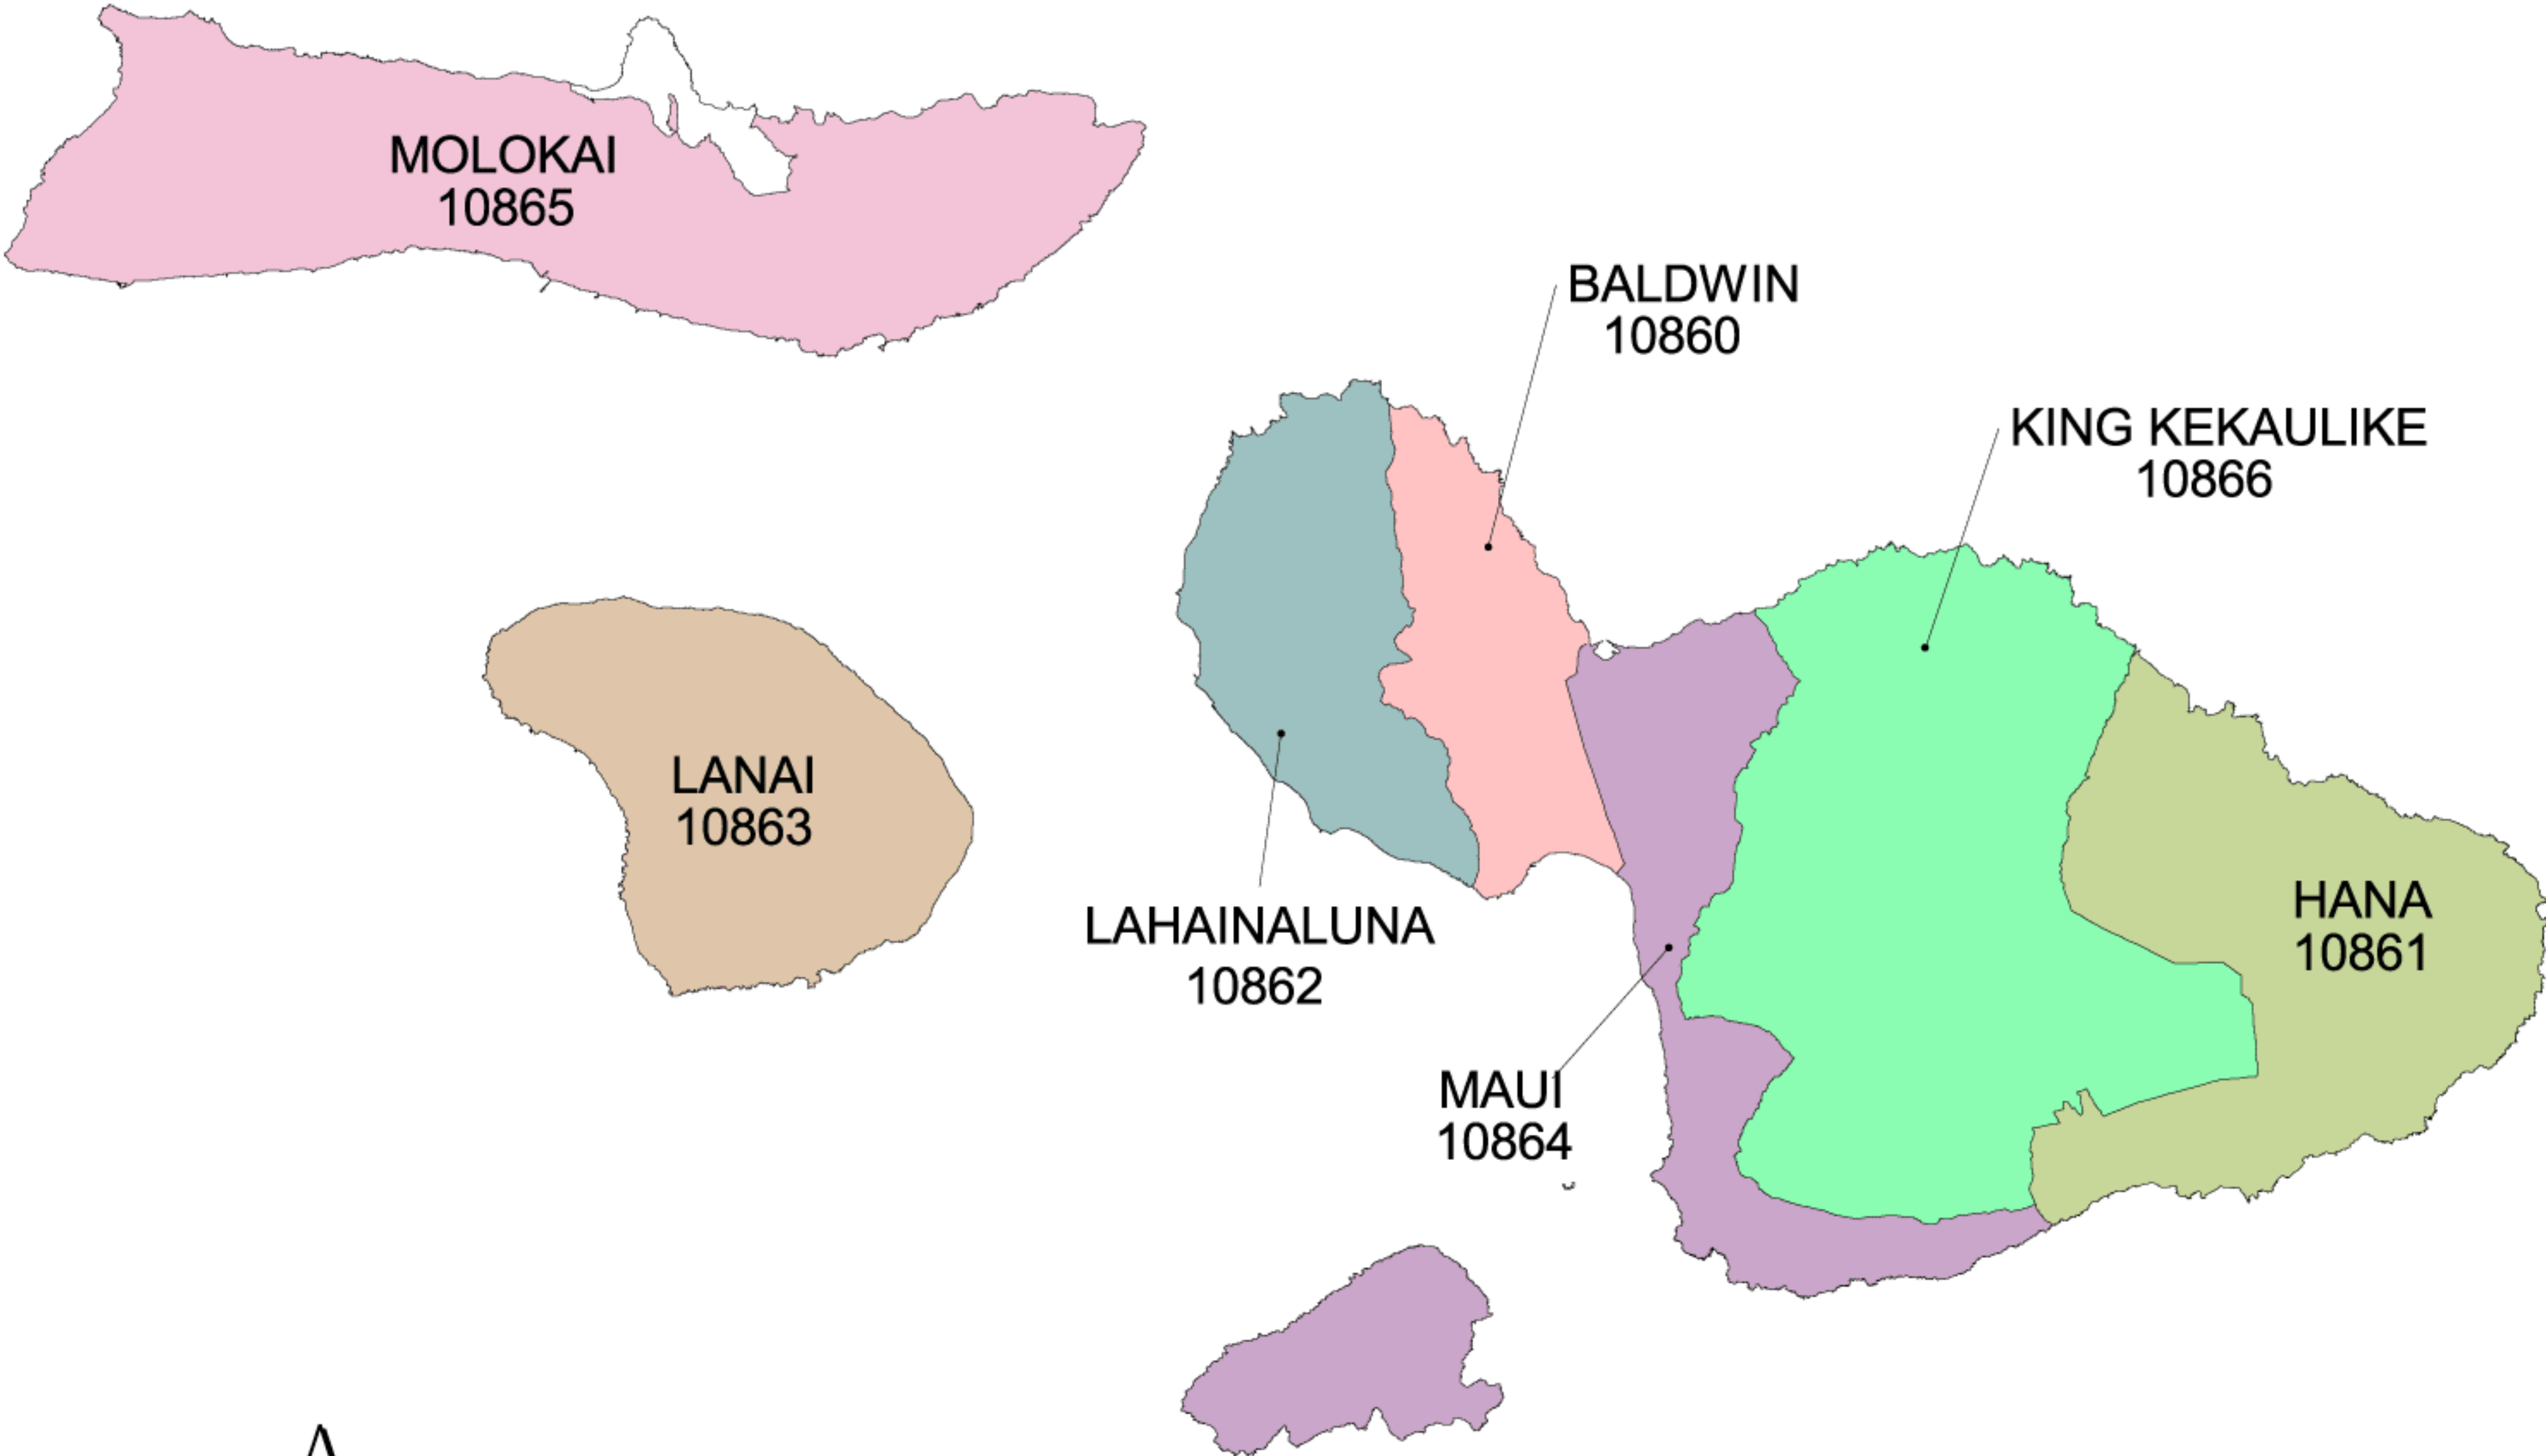

State of Hawaii 2000 Administrative Areas

- Administrative Areas**
- Honolulu (10050)
 - Central (10055)
 - Leeward (10060)
 - Windward (10065)
 - Hawaii (10070)
 - Maui (10075)
 - Kauai (10080)

C&C of Honolulu 2000 High School Boundary Areas

County of Maui 2000 High School Boundary Areas

County of Hawaii 2000 High School Boundary Areas

County of Kauai 2000 High School Boundary Areas