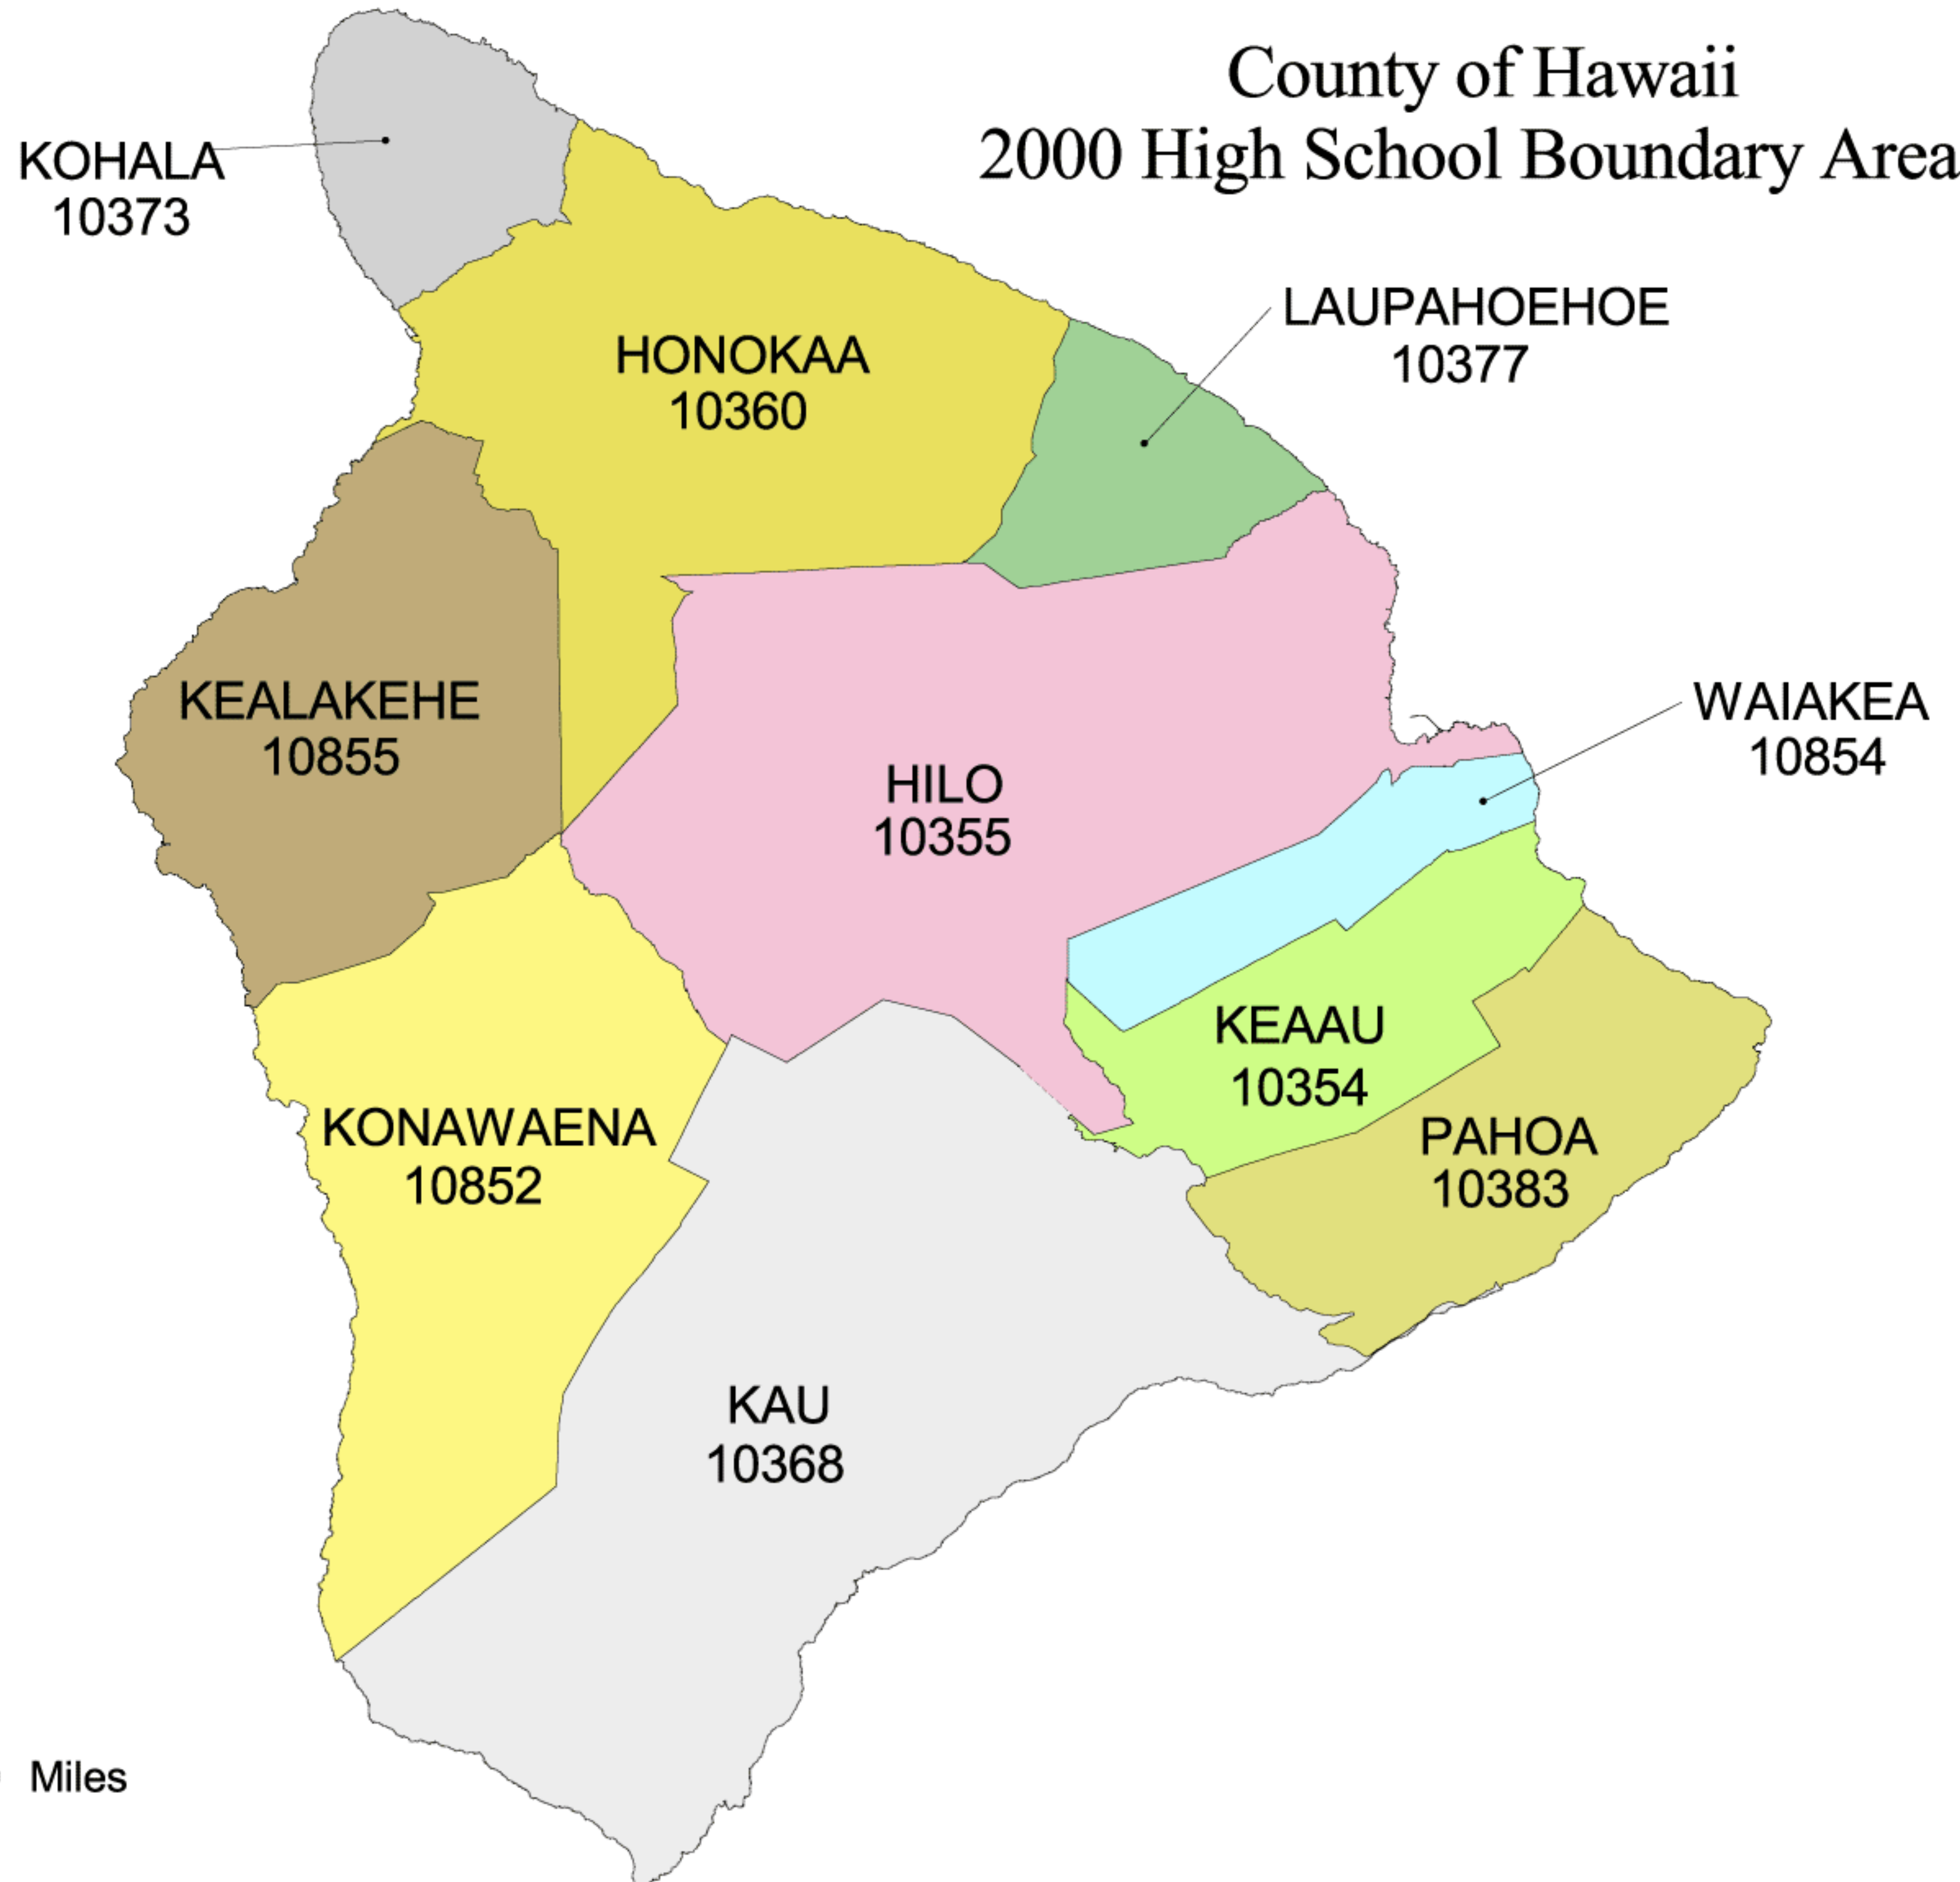

State of Hawaii 2000 Administrative Areas

- Administrative Areas**
- Honolulu (10050)
 - Central (10055)
 - Leeward (10060)
 - Windward (10065)
 - Hawaii (10070)
 - Maui (10075)
 - Kauai (10080)

C&C of Honolulu 2000 High School Boundary Areas

County of Maui 2000 High School Boundary Areas

County of Hawaii 2000 High School Boundary Areas

County of Kauai 2000 High School Boundary Areas