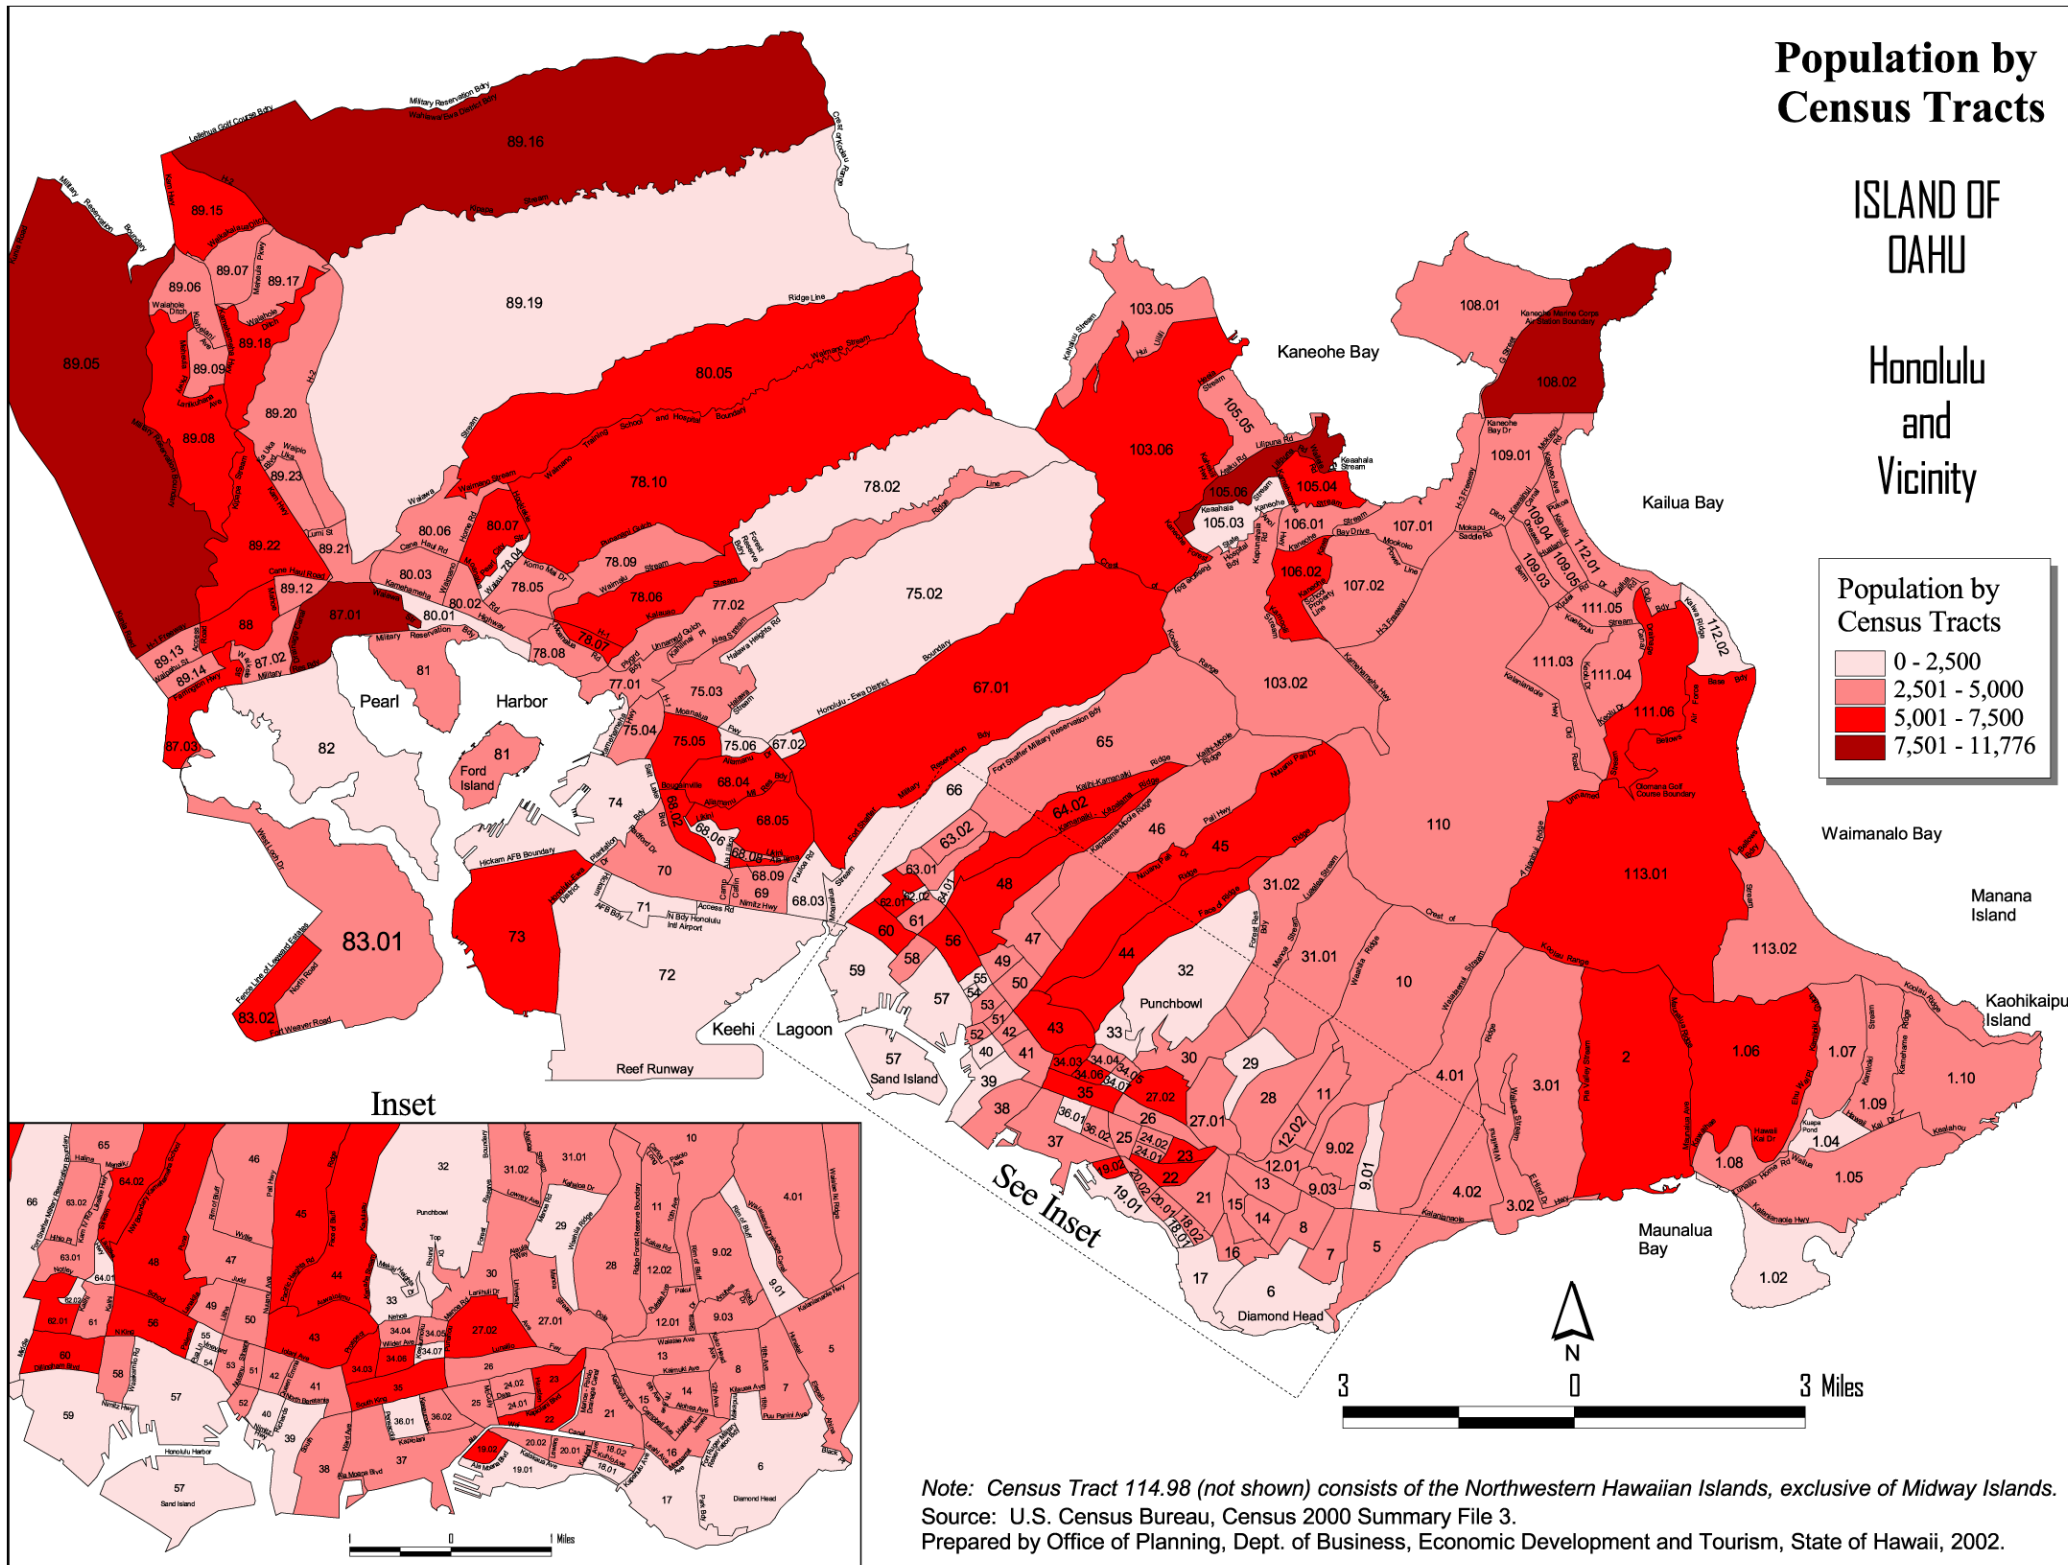

Population by Census Tracts

ISLAND OF OAHU

WAHIAWA - SCHOFIELD BARRACKS INSET

Population by Census Tracts

- 0 - 2,500
- 2,501 - 5,000
- 5,001 - 7,500
- 7,501 - 11,776

SEE HONOLULU & VICINITY MAP

Source: U.S. Census Bureau, Census 2000 Summary File 3.
 Prepared by Office of Planning, Dept. of Business, Economic Development and Tourism, State of Hawaii, 2002.

Population by Census Tracts

ISLAND OF OAHU

Honolulu and Vicinity

Note: Census Tract 114.98 (not shown) consists of the Northwestern Hawaiian Islands, exclusive of Midway Islands.
 Source: U.S. Census Bureau, Census 2000 Summary File 3.
 Prepared by Office of Planning, Dept. of Business, Economic Development and Tourism, State of Hawaii, 2002.

Island of KAUAI

Note: Census Tract 411 includes the island of Kaula (not shown).

Island of MAUI

Island of KAHOO LAWE

Island of HAWAII

Island of MOLOKAI

Island of LANAI

Population by Census Tracts