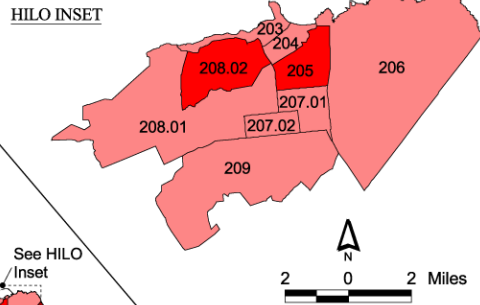

Population by Census Tracts

ISLAND OF OAHU

WAHIAWA - SCHOFIELD BARRACKS INSET

Population by Census Tracts

- 0 - 2,500
- 2,501 - 5,000
- 5,001 - 7,500
- 7,501 - 11,776

SEE HONOLULU & VICINITY MAP

Source: U.S. Census Bureau, Census 2000 Summary File 3.
 Prepared by Office of Planning, Dept. of Business, Economic Development and Tourism, State of Hawaii, 2002.

Population by Census Tracts

ISLAND OF OAHU

Honolulu and Vicinity

Note: Census Tract 114.98 (not shown) consists of the Northwestern Hawaiian Islands, exclusive of Midway Islands.
 Source: U.S. Census Bureau, Census 2000 Summary File 3.
 Prepared by Office of Planning, Dept. of Business, Economic Development and Tourism, State of Hawaii, 2002.

Island of KAUAI

Note: Census Tract 411 includes the island of Kaula (not shown).

Island of MAUI

Island of KAHOO LAWE

Island of HAWAII

Island of MOLOKAI

Island of LANAI

Population by Census Tracts