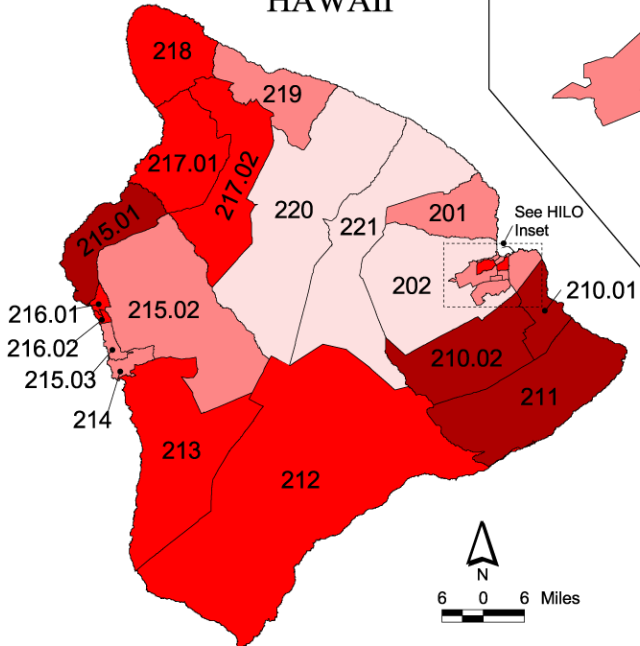

Population by Census Tracts

ISLAND OF OAHU

WAHIAWA - SCHOFIELD BARRACKS INSET

Population by Census Tracts

- 0 - 2,500
- 2,501 - 5,000
- 5,001 - 7,500
- 7,501 - 11,776

SEE HONOLULU & VICINITY MAP

Source: U.S. Census Bureau, Census 2000 Summary File 3.
 Prepared by Office of Planning, Dept. of Business, Economic Development and Tourism, State of Hawaii, 2002.

Population by Census Tracts

ISLAND OF OAHU

Honolulu and Vicinity

Note: Census Tract 114.98 (not shown) consists of the Northwestern Hawaiian Islands, exclusive of Midway Islands.
 Source: U.S. Census Bureau, Census 2000 Summary File 3.
 Prepared by Office of Planning, Dept. of Business, Economic Development and Tourism, State of Hawaii, 2002.

Island of KAUAI

Note: Census Tract 411 includes the island of Kaula (not shown).

Island of MAUI

Island of KAHOO LAWE

Island of HAWAII

Island of MOLOKAI

Island of LANAI

Population by Census Tracts