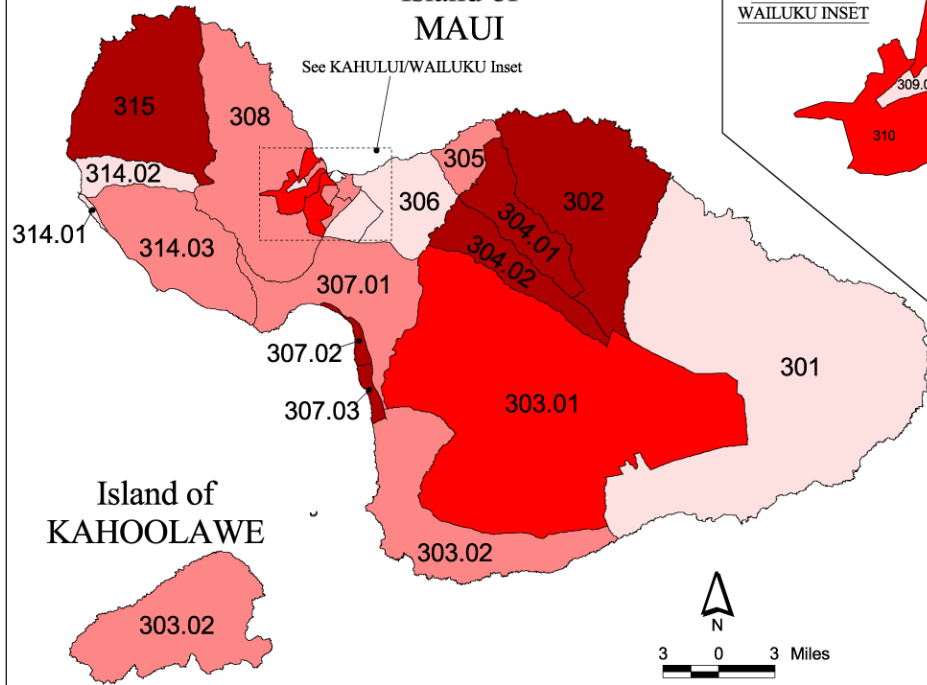

Population by Census Tracts

ISLAND OF OAHU

WAHIAWA - SCHOFIELD BARRACKS INSET

Population by Census Tracts

- 0 - 2,500
- 2,501 - 5,000
- 5,001 - 7,500
- 7,501 - 11,776

SEE HONOLULU & VICINITY MAP

Source: U.S. Census Bureau, Census 2000 Summary File 3.
 Prepared by Office of Planning, Dept. of Business, Economic Development and Tourism, State of Hawaii, 2002.

Population by Census Tracts

ISLAND OF OAHU

Honolulu and Vicinity

Note: Census Tract 114.98 (not shown) consists of the Northwestern Hawaiian Islands, exclusive of Midway Islands.
 Source: U.S. Census Bureau, Census 2000 Summary File 3.
 Prepared by Office of Planning, Dept. of Business, Economic Development and Tourism, State of Hawaii, 2002.

Island of KAUAI

Note: Census Tract 411 includes the island of Kaula (not shown).

Island of MAUI

Island of KAHOO LAWE

Island of HAWAII

Island of MOLOKAI

Island of LANAI

Population by Census Tracts