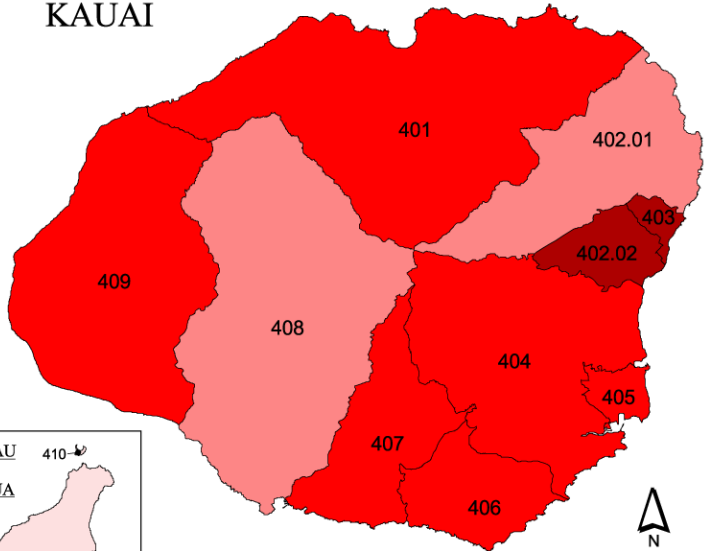

Population by Census Tracts

ISLAND OF OAHU

WAHIAWA - SCHOFIELD BARRACKS INSET

Population by Census Tracts

- 0 - 2,500
- 2,501 - 5,000
- 5,001 - 7,500
- 7,501 - 11,776

SEE HONOLULU & VICINITY MAP

Source: U.S. Census Bureau, Census 2000 Summary File 3.
 Prepared by Office of Planning, Dept. of Business, Economic Development and Tourism, State of Hawaii, 2002.

Population by Census Tracts

ISLAND OF OAHU

Honolulu and Vicinity

Note: Census Tract 114.98 (not shown) consists of the Northwestern Hawaiian Islands, exclusive of Midway Islands.
 Source: U.S. Census Bureau, Census 2000 Summary File 3.
 Prepared by Office of Planning, Dept. of Business, Economic Development and Tourism, State of Hawaii, 2002.

Island of KAUAI

Note: Census Tract 411 includes the island of Kaula (not shown).

Island of MAUI

Island of KAHOO LAWE

Island of HAWAII

Island of MOLOKAI

Island of LANAI

Population by Census Tracts