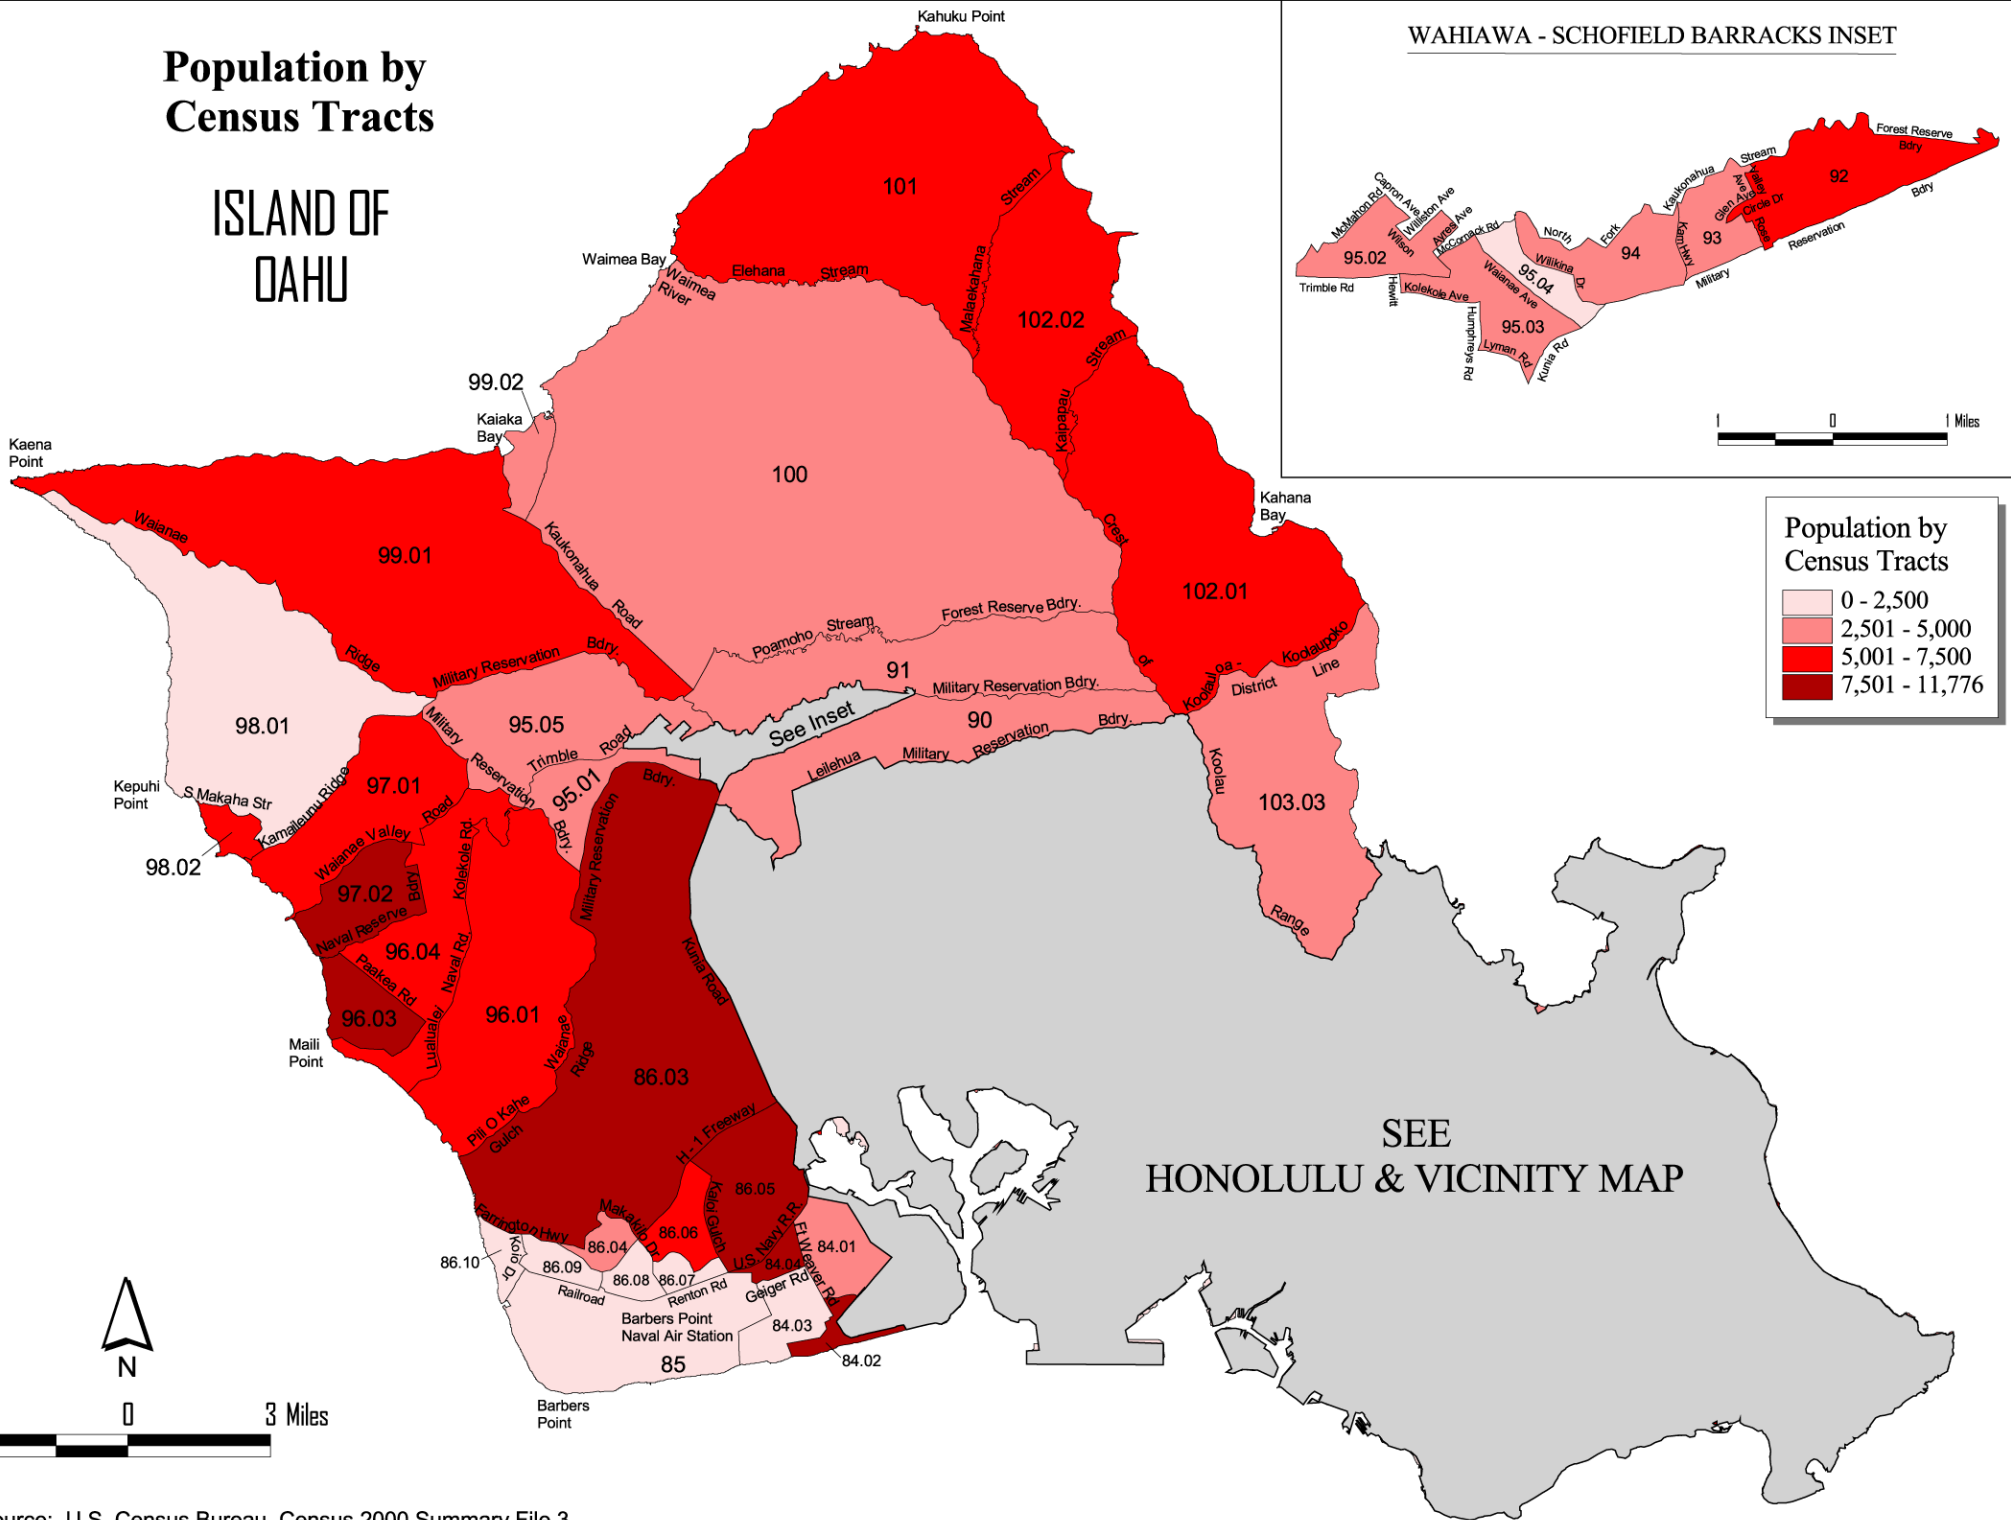

Population by Census Tracts

ISLAND OF OAHU

WAHIAWA - SCHOFIELD BARRACKS INSET

Population by Census Tracts

- 0 - 2,500
- 2,501 - 5,000
- 5,001 - 7,500
- 7,501 - 11,776

SEE HONOLULU & VICINITY MAP

Source: U.S. Census Bureau, Census 2000 Summary File 3.
 Prepared by Office of Planning, Dept. of Business, Economic Development and Tourism, State of Hawaii, 2002.

Population by Census Tracts

ISLAND OF OAHU

Honolulu and Vicinity

Note: Census Tract 114.98 (not shown) consists of the Northwestern Hawaiian Islands, exclusive of Midway Islands.
 Source: U.S. Census Bureau, Census 2000 Summary File 3.
 Prepared by Office of Planning, Dept. of Business, Economic Development and Tourism, State of Hawaii, 2002.

Island of KAUAI

Note: Census Tract 411 includes the island of Kaula (not shown).

Island of MAUI

Island of KAHOO LAWE

Island of HAWAII

Island of MOLOKAI

Island of LANAI

Population by Census Tracts