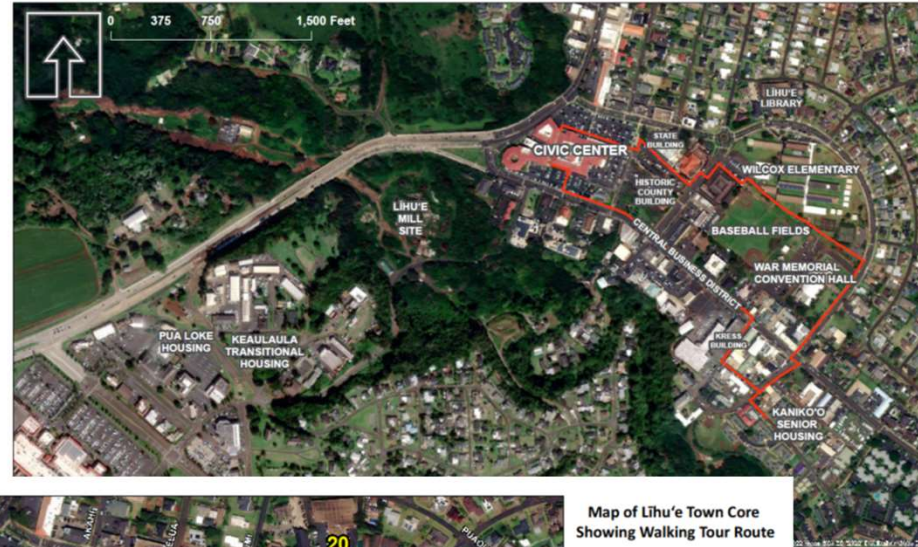

Līhu‘e Town Core

- Regulatory barriers were lifted in the LTC
- TIGER Improvements completed much needed multimodal transit improvements
 - Placemaking projects installed (e.g., Kalena Park, Civic Center Skatepark)
- Redevelopment and private investment in mixed use and residential projects has begun
- Centralized district including Civic/Government Uses
- Clear need for housing in this area where many work

Līhu‘e Overview Map

Map of Līhu‘e Town Core Showing Walking Tour Route

- 1 - Civic Center
- 2 - Kaua'i Museum
- 3 - Bank of Hawai'i
- 4 - Post Office
- 5 - First Hawaiian Bank
- 6 - Līhu'e Plantation Building
- 7 - Historic County Building
- 8 - Līhu'e Plaza / Central Pacific Bank Building
- 9 - Rice Shopping Center
- 10 - Kress Building
- 11 - Kaniko'o Senior Housing
- 12 - Kaua'i War Memorial Convention Hall
- 13 - Tennis Courts
- 14 - Wilcox Elementary
- 15 - Baseball Fields
- 16 - Dept of Health
- 17 - Old Police Station
- 18 - Historic Courthouse
- 19 - State Building
- 20 - Līhu'e Library