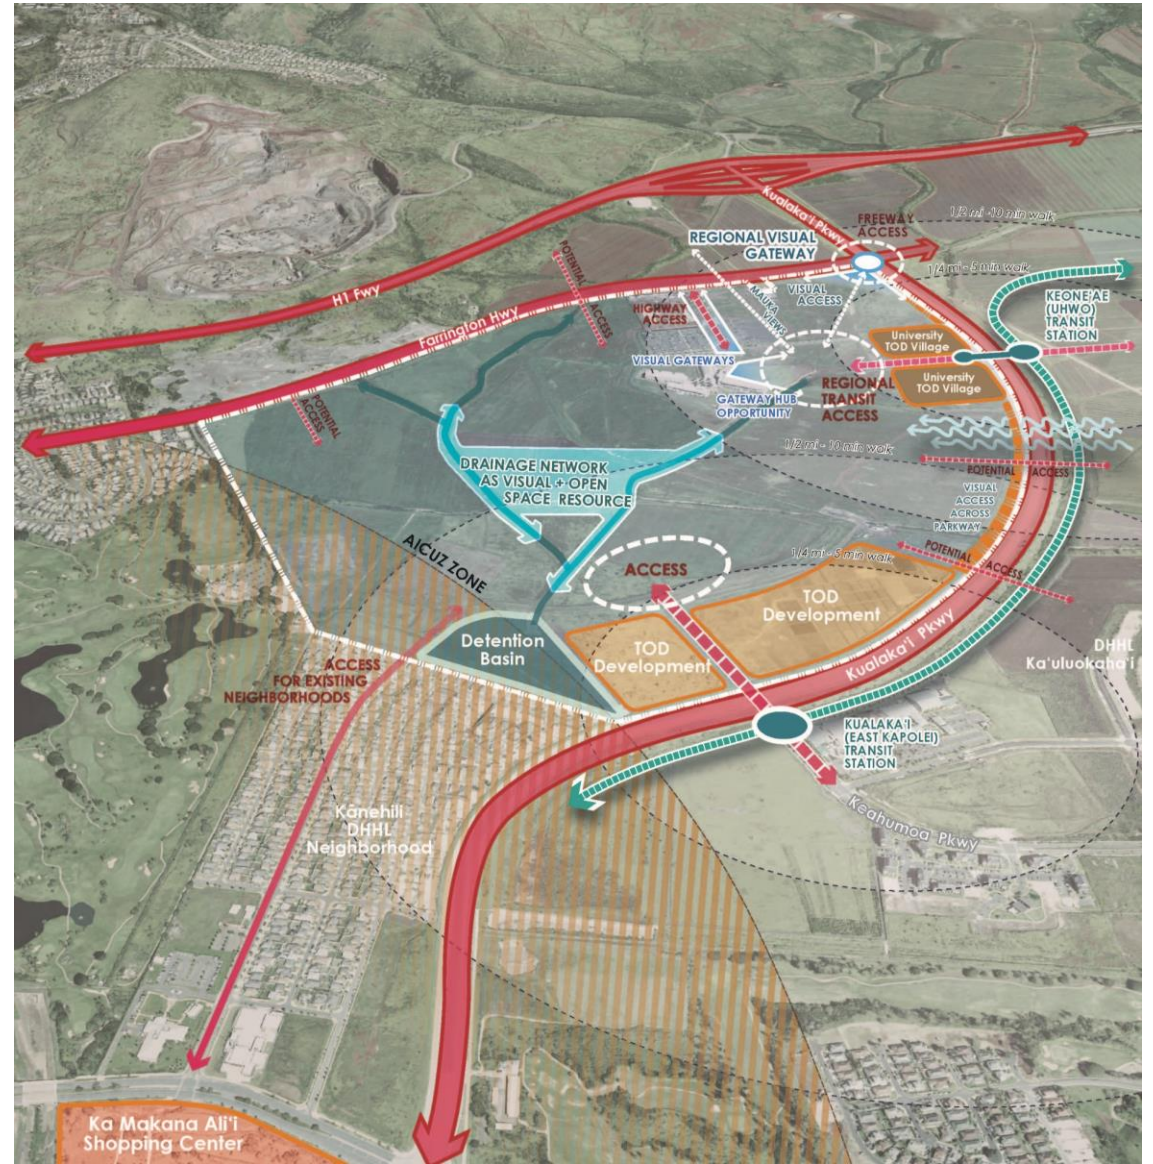

UH West O'ahu University District Lands Development Feasibility Study

TOD PLAN CONCEPT

For illustrative purposes only

UH West O'ahu University District Lands Development Feasibility Study

Task 1: Research & Analysis

Task 2: Prepare Two Development Plan Scenarios

Task 3: Financial Analysis & Preferred Development Plan

Task 4: Final Summary Report