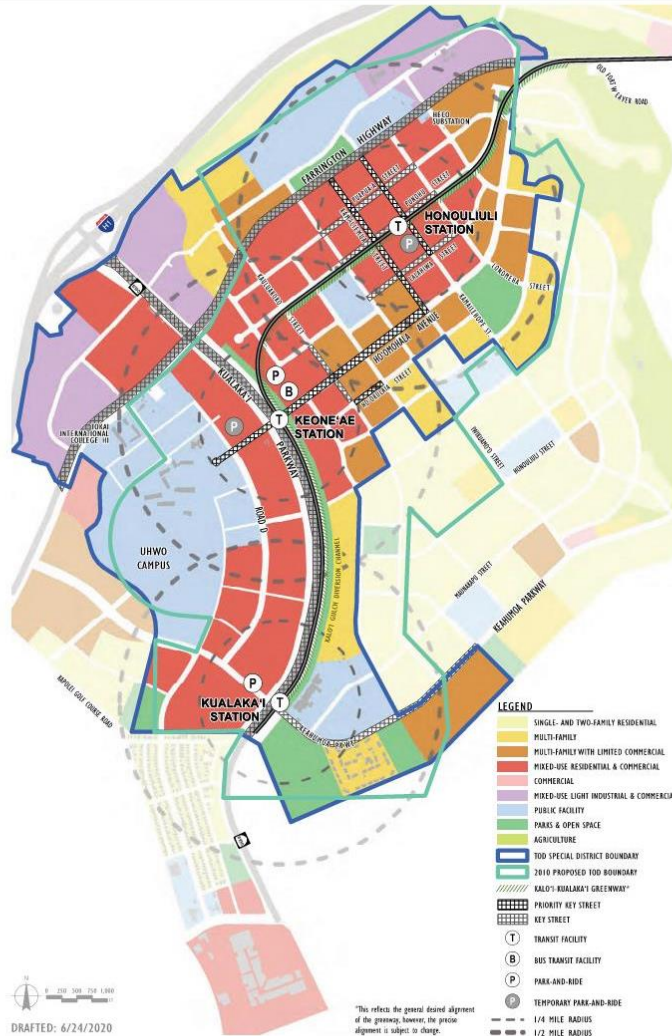

UH West O'ahu University District Lands Development Feasibility Study

TOD PLAN CONCEPT

For illustrative purposes only

UH West O'ahu University District Lands Development Feasibility Study

Task 1: Research & Analysis

Task 2: Prepare Two Development Plan Scenarios

Task 3: Financial Analysis & Preferred Development Plan

Task 4: Final Summary Report