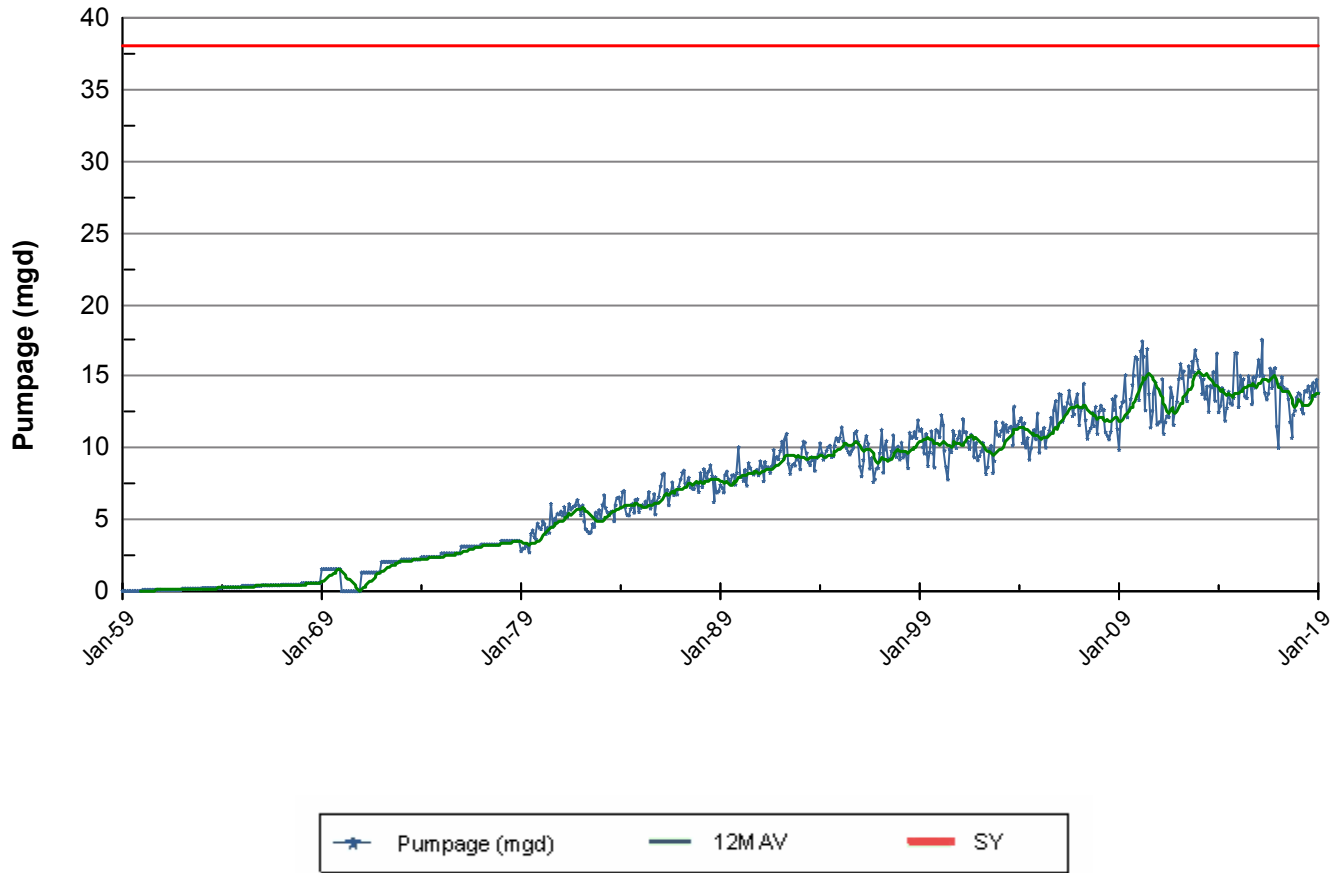

Monthly Pumpage Chart 12 Month Moving Average

Report Parameters

Date:	01/01/1959 - 01/01/2019
Island:	Hawaii
Well Owner:	All
Well Reporter:	All
Well # Prefix:	All
Aquifer Sector:	All
Aquifer:	80901 Keauhou
Potable/Non-Potable:	All
TMK:	All
PWS:	All
Aquifer Type:	Alluvial, Basal, Caprock, Dike, Perched, Not Specified
Pump Capacity:	All
Well Use:	All