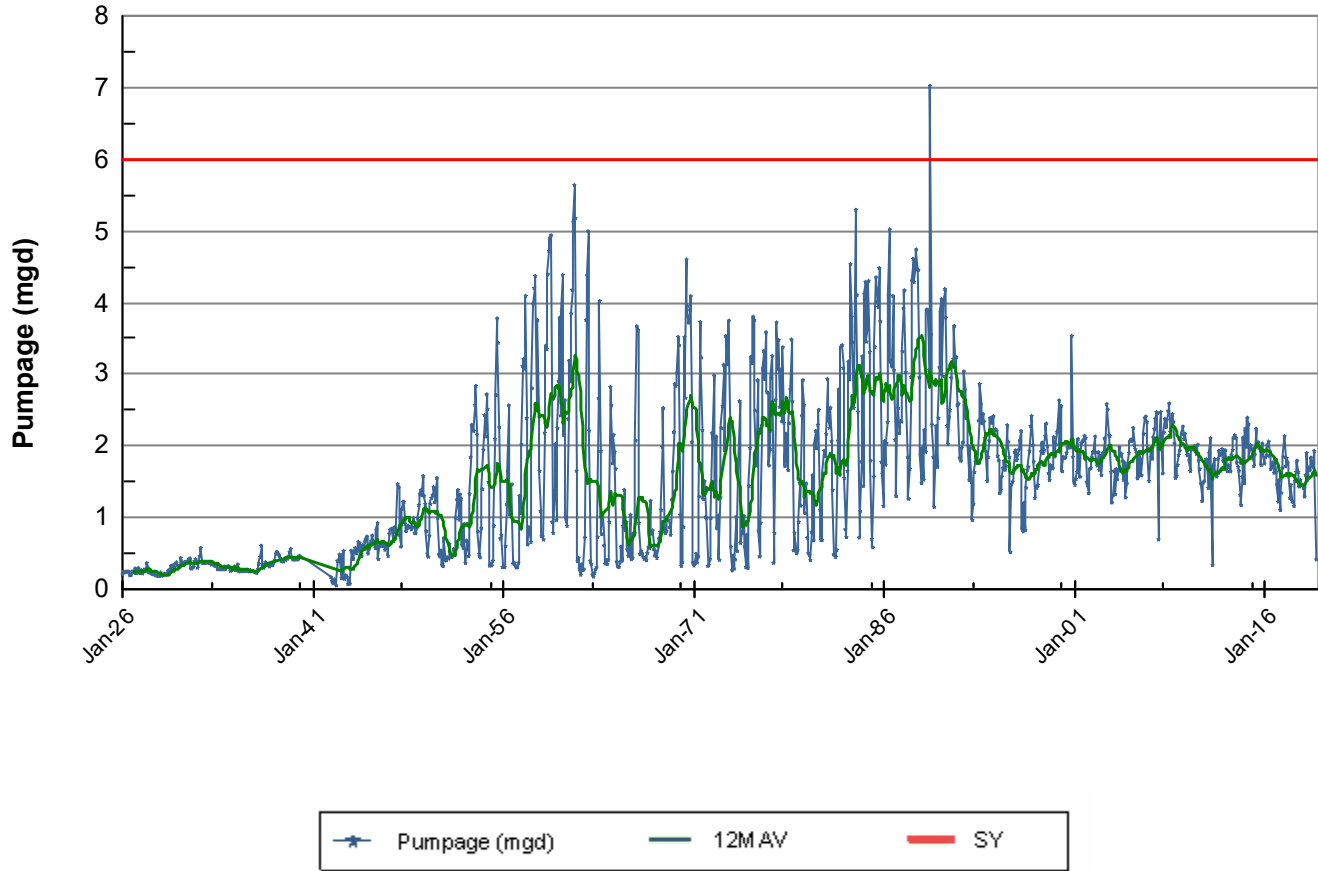

## Monthly Pumpage Chart 12 Month Moving Average

Month Year	Pumpage (Mgd)	12MAV (Mgd)	SY (Mgd)
January 1926	0.208		6.000
February 1926	0.250		6.000
March 1926	0.236		6.000
April 1926	0.245		6.000
May 1926	0.245		6.000
June 1926	0.246		6.000
July 1926	0.246		6.000
August 1926	0.194		6.000
September 1926	0.196		6.000
October 1926	0.247		6.000
November 1926	0.247		6.000
December 1926	0.242	0.233	6.000
January 1927	0.289	0.240	6.000
February 1927	0.224	0.238	6.000
March 1927	0.260	0.240	6.000
April 1927	0.298	0.245	6.000
May 1927	0.232	0.244	6.000
June 1927	0.226	0.242	6.000
July 1927	0.265	0.243	6.000
August 1927	0.220	0.246	6.000
September 1927	0.272	0.252	6.000
October 1927	0.254	0.253	6.000
November 1927	0.286	0.256	6.000
December 1927	0.364	0.266	6.000
January 1928	0.301	0.267	6.000
February 1928	0.236	0.268	6.000
March 1928	0.234	0.266	6.000
April 1928	0.226	0.260	6.000
May 1928	0.215	0.258	6.000
June 1928	0.208	0.257	6.000
July 1928	0.245	0.255	6.000
August 1928	0.196	0.253	6.000
September 1928	0.193	0.246	6.000
October 1928	0.190	0.241	6.000
November 1928	0.186	0.233	6.000
December 1928	0.183	0.218	6.000
January 1929	0.233	0.212	6.000
February 1929	0.189	0.208	6.000
March 1929	0.198	0.205	6.000
April 1929	0.207	0.204	6.000
May 1929	0.216	0.204	6.000
June 1929	0.213	0.204	6.000
July 1929	0.210	0.201	6.000
August 1929	0.259	0.206	6.000
September 1929	0.213	0.208	6.000
October 1929	0.277	0.215	6.000
November 1929	0.325	0.227	6.000
December 1929	0.331	0.239	6.000
January 1930	0.267	0.242	6.000
February 1930	0.316	0.253	6.000
March 1930	0.356	0.266	6.000
April 1930	0.374	0.280	6.000
May 1930	0.339	0.290	6.000
June 1930	0.316	0.299	6.000
July 1930	0.316	0.307	6.000
August 1930	0.438	0.322	6.000
September 1930	0.378	0.336	6.000
October 1930	0.340	0.341	6.000
November 1930	0.345	0.343	6.000
December 1930	0.379	0.347	6.000
January 1931	0.384	0.357	6.000
February 1931	0.378	0.362	6.000
March 1931	0.398	0.365	6.000
April 1931	0.425	0.370	6.000
May 1931	0.429	0.377	6.000